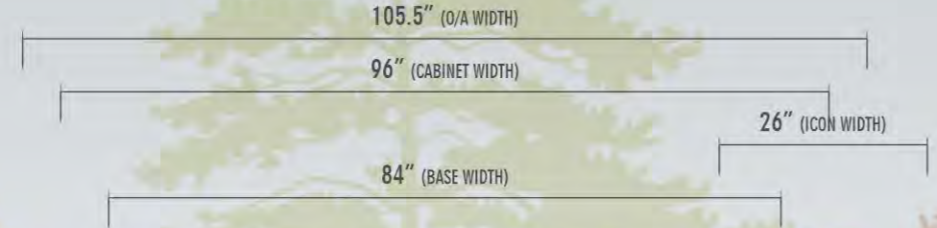

A

DETAIL VIEW

STREET SIDE VIEW

BUILDING SIDE VIEW

ALUMINUM FORMED CABINET - PAINTED THREE COLORS
INTERNALLY LIT W/ WHITE LEDS
ROUTED AND BACKED ALUMINUM FACES

ALUMINUM FORMED CABINET - PAINTED **ONE COLOR**
INTERNALLY LIT W/ WHITE LEDS
TOP EDGES OF CABINET ARE ROUNDED (3" RADIUS)

LED DOWN LIGHTING CONCEALED BEHIND FACE OF CABINET
FRAME OF CABINET SET IN 2" FROM BOTTOM

ALUMINUM FORMED BASE - PAINTED ONE COLOR
W/ ONE COLOR CUT VINYL GRAPHICS - REFLECTIVE

NEED TO SET NEW POLE - 4" SQUARE

SCALE: 1/2" = 1' 0"