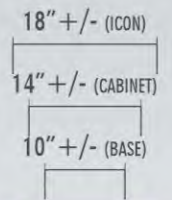

A

DETAIL VIEW

STREET SIDE VIEW

BUILDING SIDE VIEW

ALUMINUM FORMED CABINET - PAINTED THREE COLORS
INTERNALLY LIT W/ WHITE LEDS
ROUTED AND BACKED ALUMINUM FACES

ALUMINUM FORMED CABINET - PAINTED **ONE COLOR**
INTERNALLY LIT W/ WHITE LEDS
TOP EDGES OF CABINET ARE ROUNDED (3" RADIUS)

LED DOWN LIGHTING CONCEALED BEHIND FACE OF CABINET
FRAME OF CABINET SET IN 2" FROM BOTTOM

ALUMINUM FORMED BASE - PAINTED ONE COLOR
W/ ONE COLOR CUT VINYL GRAPHICS - REFLECTIVE

NEED TO SET NEW POLE - 4" SQUARE

SCALE: 1/2" = 1' 0"