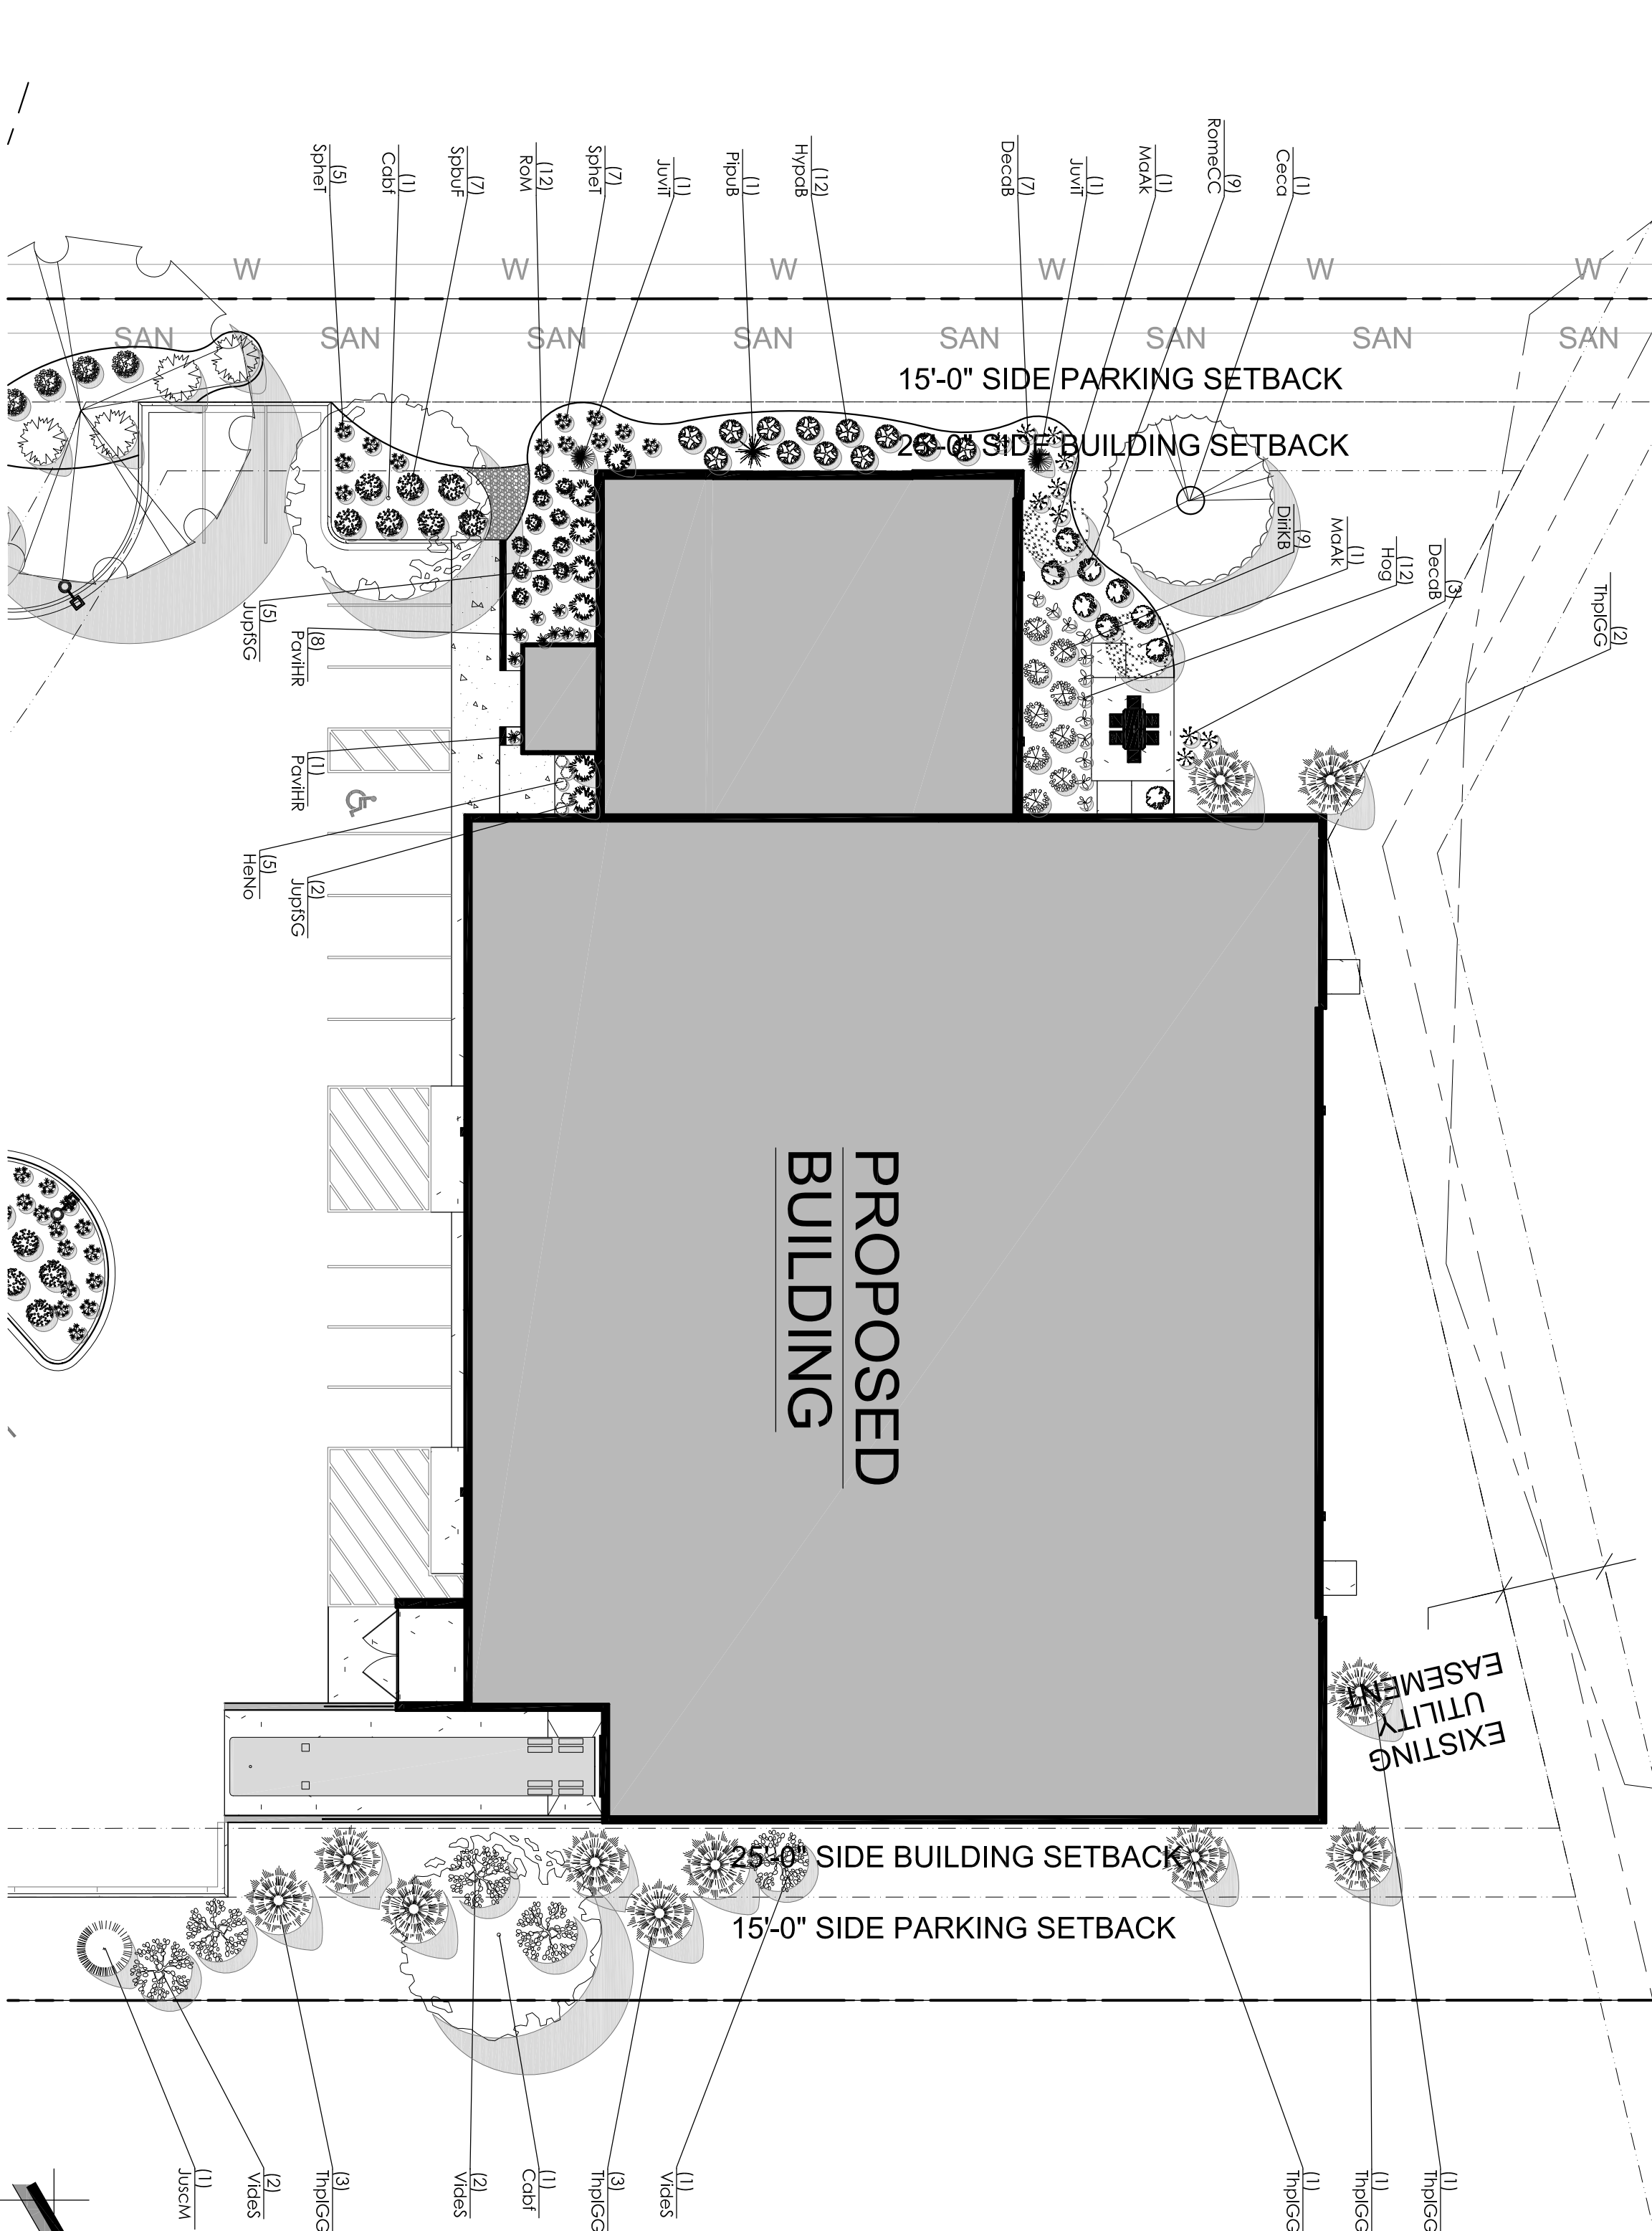

1 PROPOSED PARTIAL LANDSCAPE PLAN

SCALE: 1" = 20'-0"