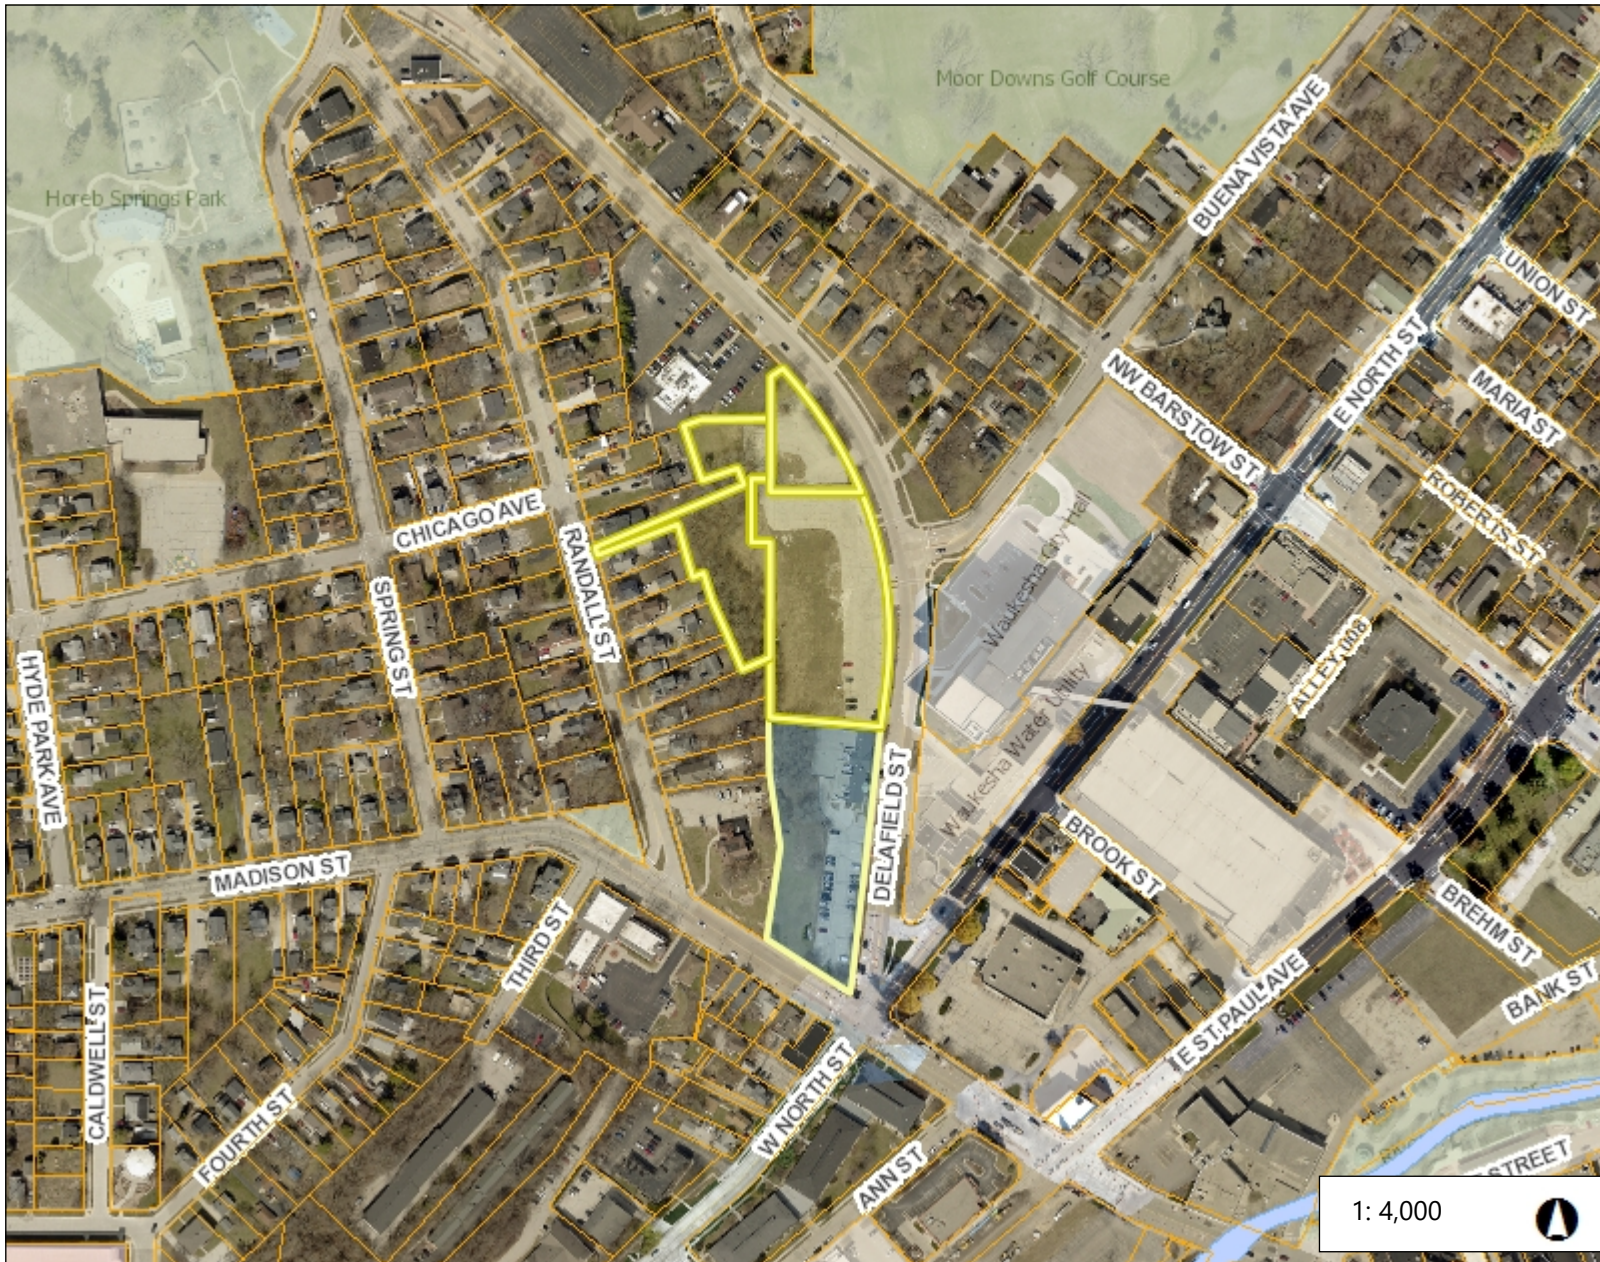

City of Waukesha Property Map

Legend

- Parcels
- City Limits
- Railroads
- Water Bodies
- Landmarks**
- Cemetery
- County
- Municipal
- Hospital
- Parks
- School
- State/Federal

Notes:

0.1 0 0.06 0.1 Miles

Print Date: 4/17/2024
City of Waukesha GIS

This map is a user generated static output from an Internet mapping site and is for reference only. The data found on this site is considered to be correct, but should not be used for engineering or survey applications without verifying the information from officially recorded sources.