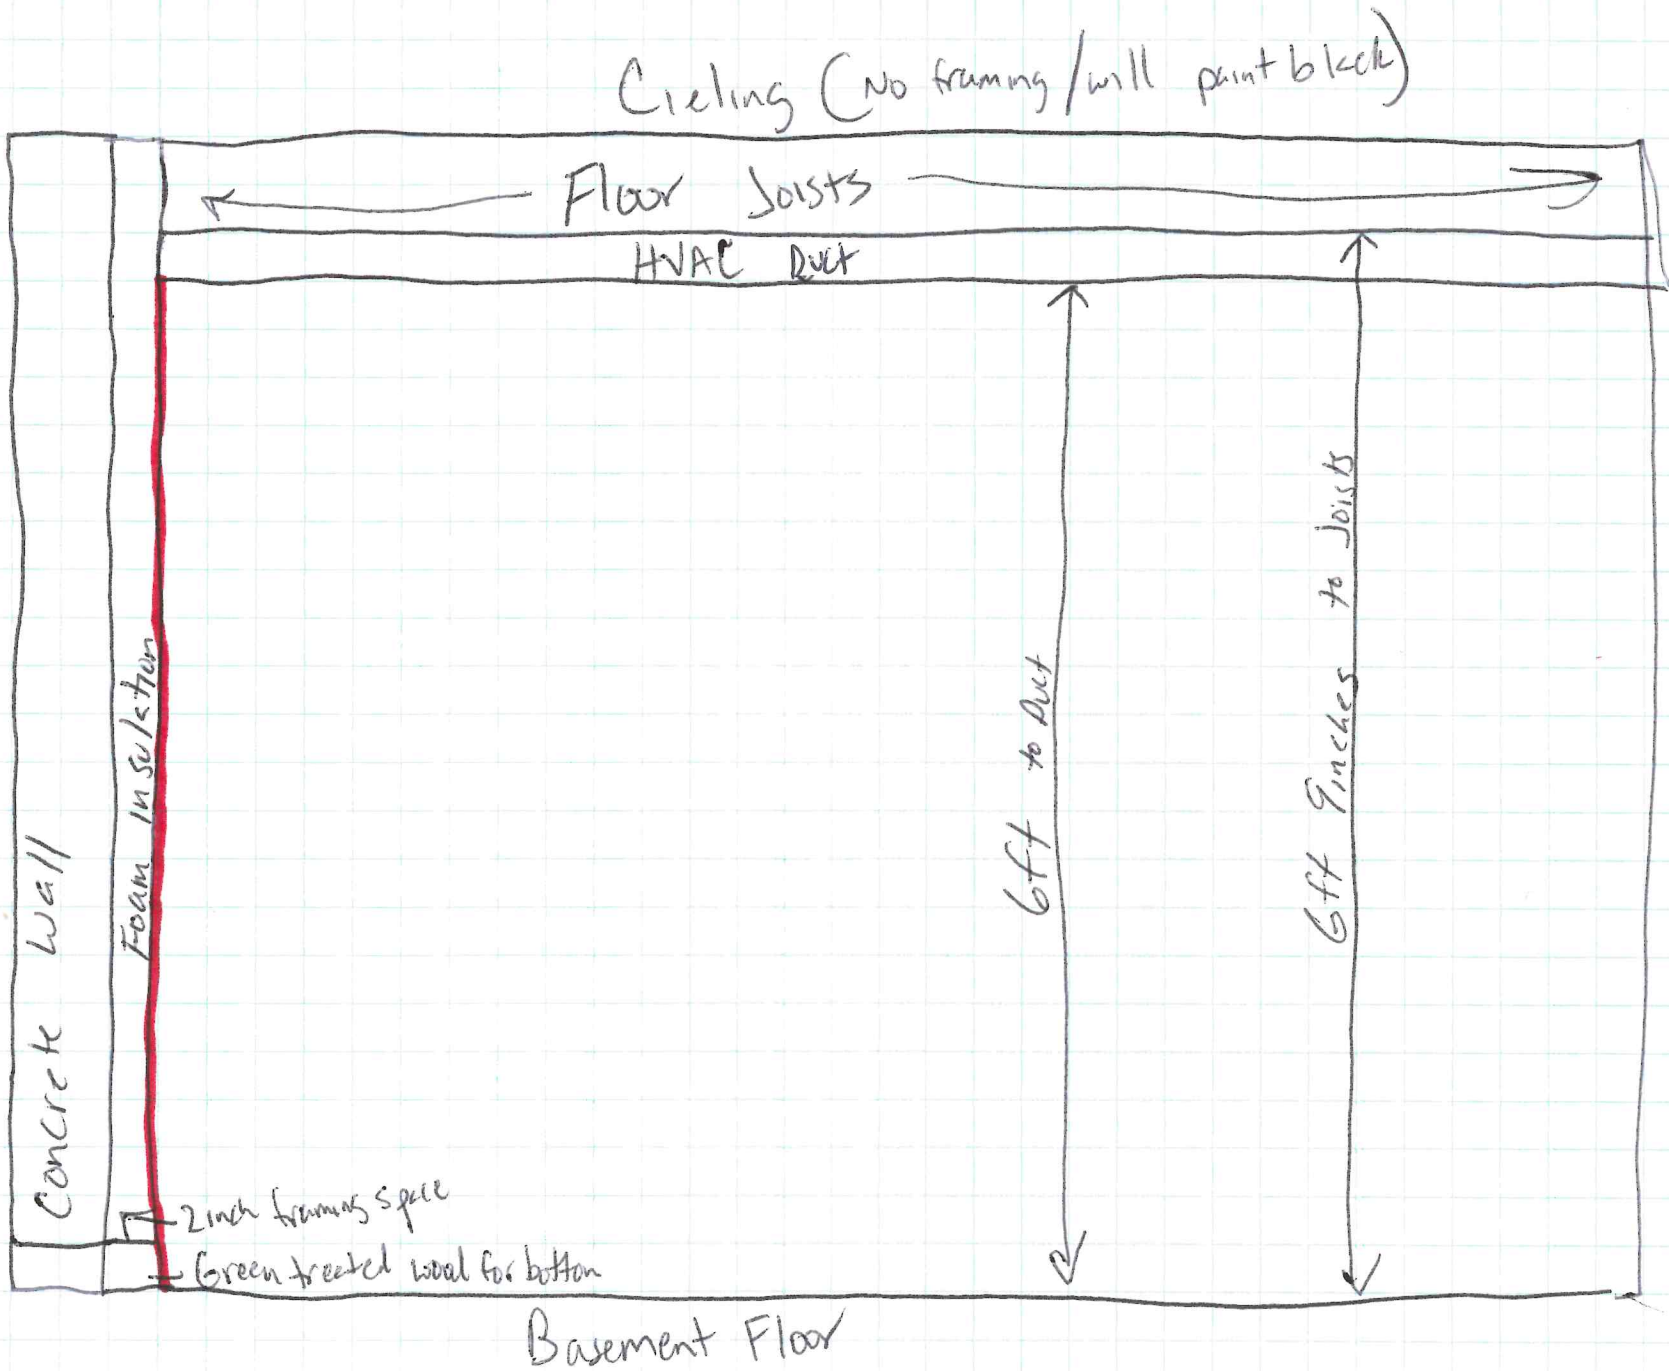

Wall 18 FT

WALL 5 FT

Wall 8 FT

WALL 38 FT

WALL 33 FT

WALL 26 FT

17 FT

17.4

Furnace

40 inches
Down

HVAC

Door

up

Cube Window 32.5x19"

Cube Window 32.5x19"

Cube Window 32.5x19"

HVAC Pipes

Low Point Pipe

Return Vent

18 inch Door

4 FT

36 inch Door

36 inch Door

92 inch Door