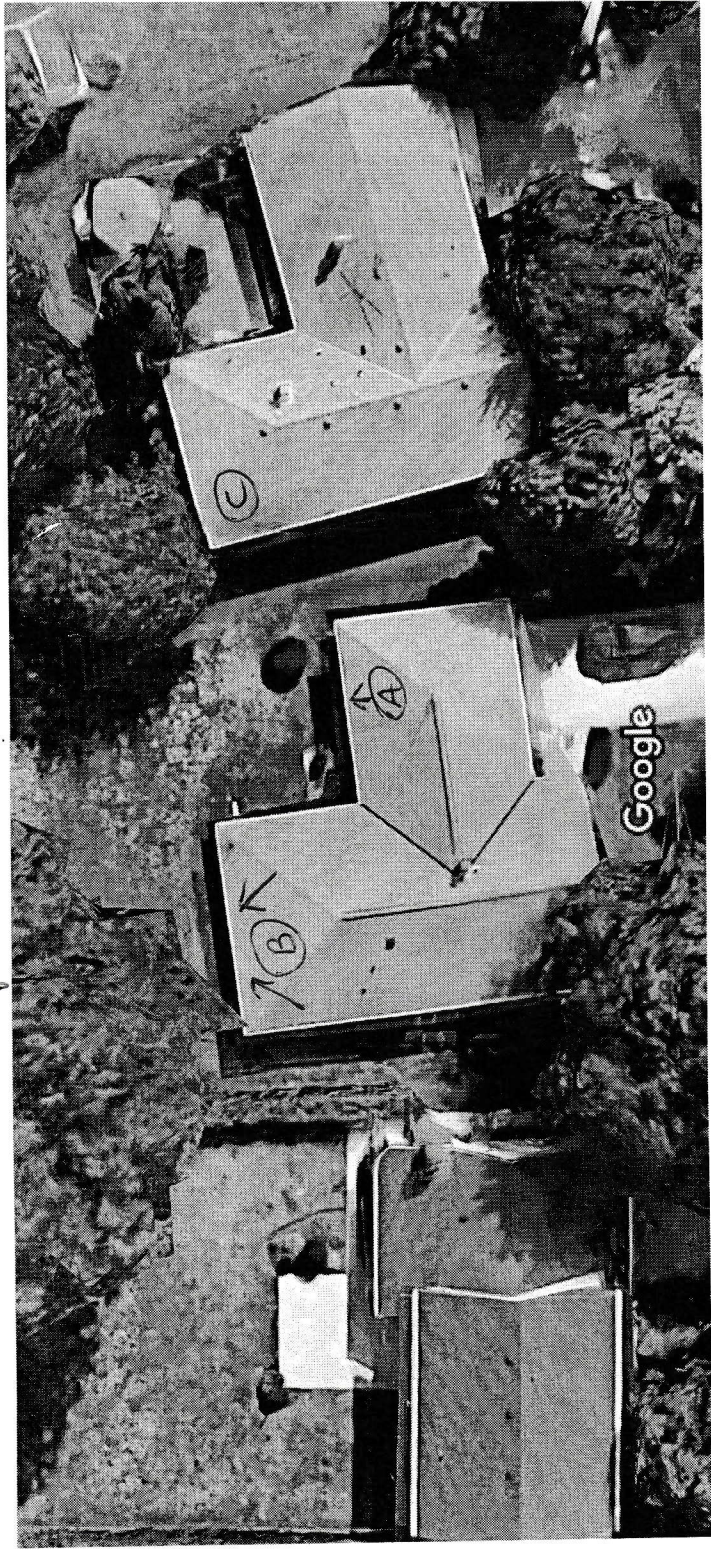

1116 Green Valley Ave proposed tower location  
Updated 8-15-2018.

Google Maps

Imagery ©2016 Google, Map data ©2016 Google 10 ft

Google Maps

- (A) - Original proposed location
  - (B) - New proposed location
  - (C) - Neighbor's window
- Moving the antenna tower to location (B) puts it out of primary sight line of window (C) and provides adequate safety buffer to the east (45' to east property line)