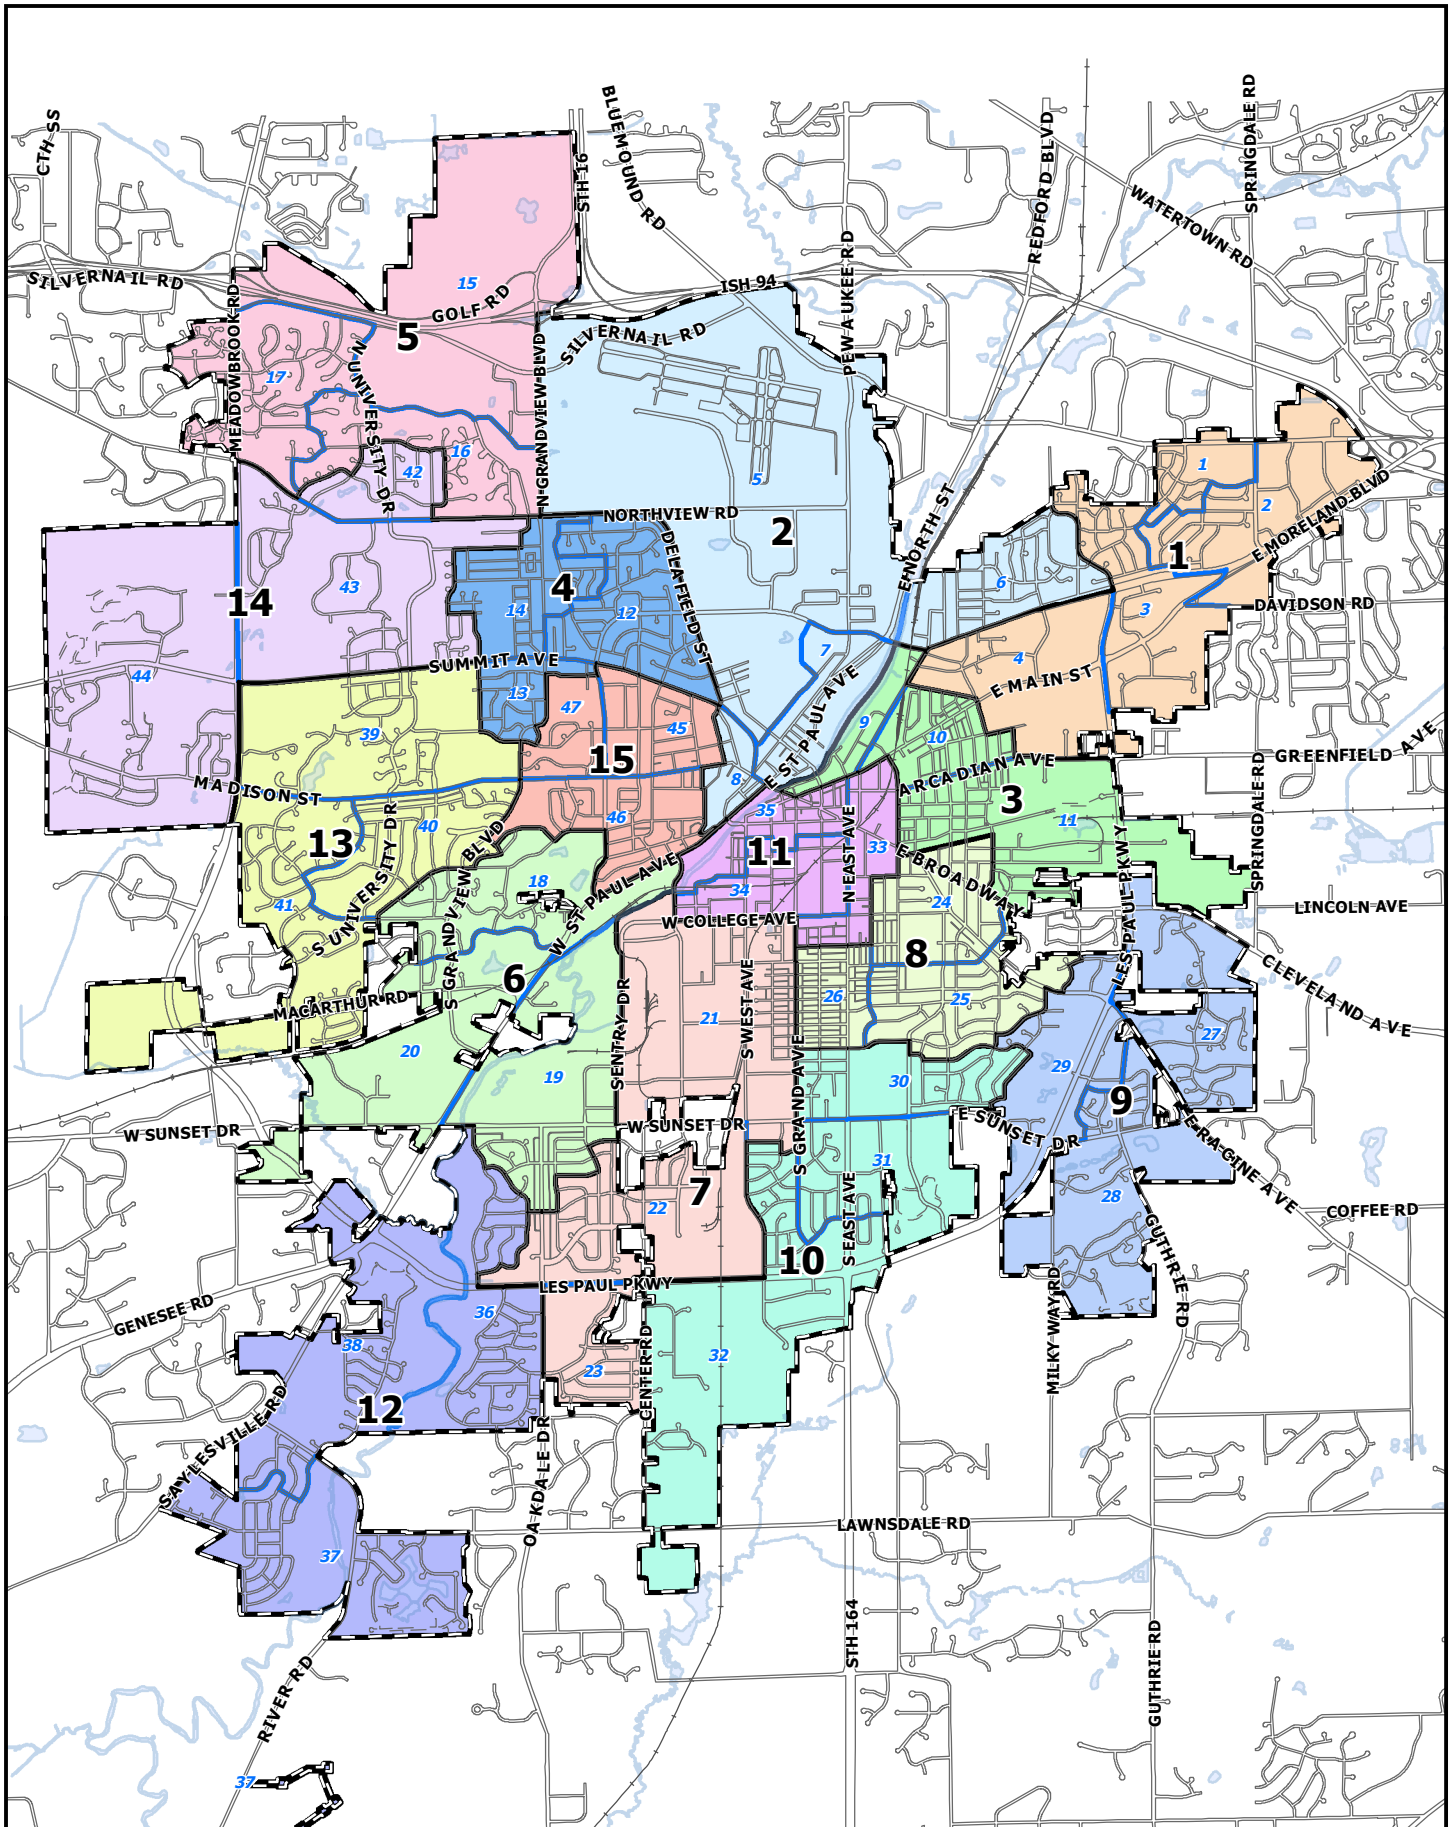

- ⊗ Ward Population Range
- ✓ Wards Completely in Sup. Dist.

Current Wards and Supervisory Districts
 City of Waukesha
 October 2021

- ⊗ Ward Population Range
- ⊗ Wards Completely in Sup. Dist.

Current Wards and 2021 Supervisory Districts
 City of Waukesha
 October 2021

- ▣ Aldermanic District Pop. Balanced
- ▣ Valid Wards in Supervisory Districts

Current Ald Districts and 2021 Sup Districts
 City of Waukesha
 October 2021

- ⊗ Aldermanic District Pop. Balanced
- ⊗ Valid Wards in Supervisory Districts

Current Ald Districts and
2021 Block Populations
City of Waukesha
October 2021

- ✓ Aldermanic District Pop. Balanced
- ✓ Valid Wards in Supervisory Districts
- ✓ Contiguous Wards
- ✓ As Compact as Possible

2021 Ald Districts and 2021 Sup Districts
 City of Waukesha
 October 2021

- ✓ Ward Population Range
- ✓ Wards Completely in Sup. Dist.
- ✓ Contiguous Wards Create Ald. Dist

2021 Wards and 2021 Sup Districts
 City of Waukesha
 October 2021