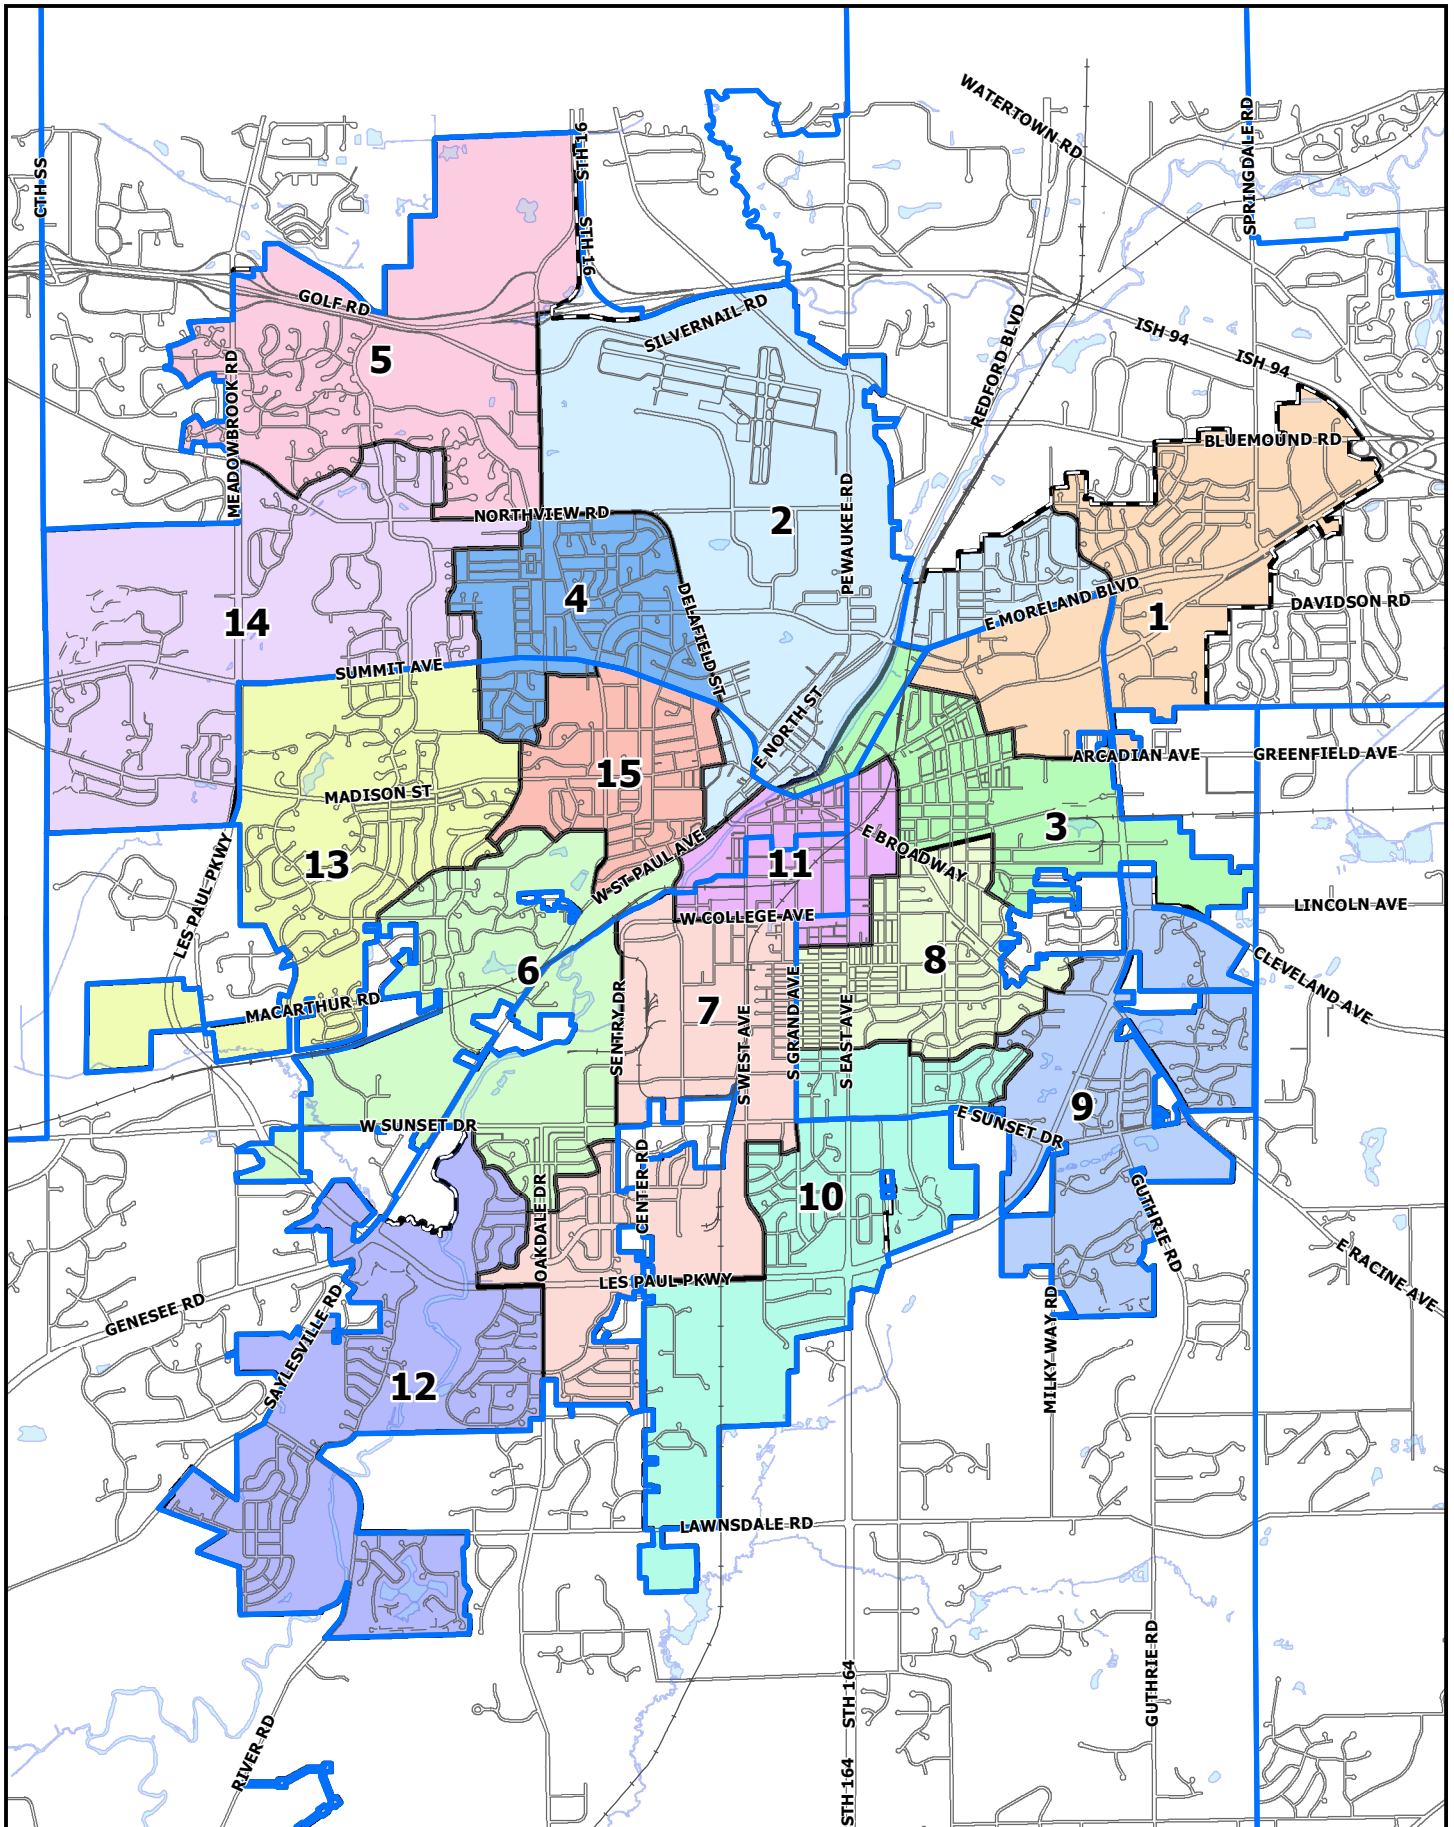

- ⊗ Ward Population Range
- ✓ Wards Completely in Sup. Dist.

Current Wards and Supervisory Districts
 City of Waukesha
 October 2021

- ⊗ Ward Population Range
- ⊗ Wards Completely in Sup. Dist.

Current Wards and 2021 Supervisory Districts
 City of Waukesha
 October 2021

- ▣ Aldermanic District Pop. Balanced
- ▣ Valid Wards in Supervisory Districts

Current Ald Districts and 2021 Sup Districts
 City of Waukesha
 October 2021

- ⊗ Aldermanic District Pop. Balanced
- ⊗ Valid Wards in Supervisory Districts

Current Ald Districts and
2021 Block Populations
City of Waukesha
October 2021

- ✓ Aldermanic District Pop. Balanced
- ✓ Valid Wards in Supervisory Districts
- ✓ Contiguous Wards
- ✓ As Compact as Possible

2021 Ald Districts and 2021 Sup Districts
 City of Waukesha
 October 2021

- ✓ Ward Population Range
- ✓ Wards Completely in Sup. Dist.
- ✓ Contiguous Wards Create Ald. Dist

2021 Wards and 2021 Sup Districts
 City of Waukesha
 October 2021