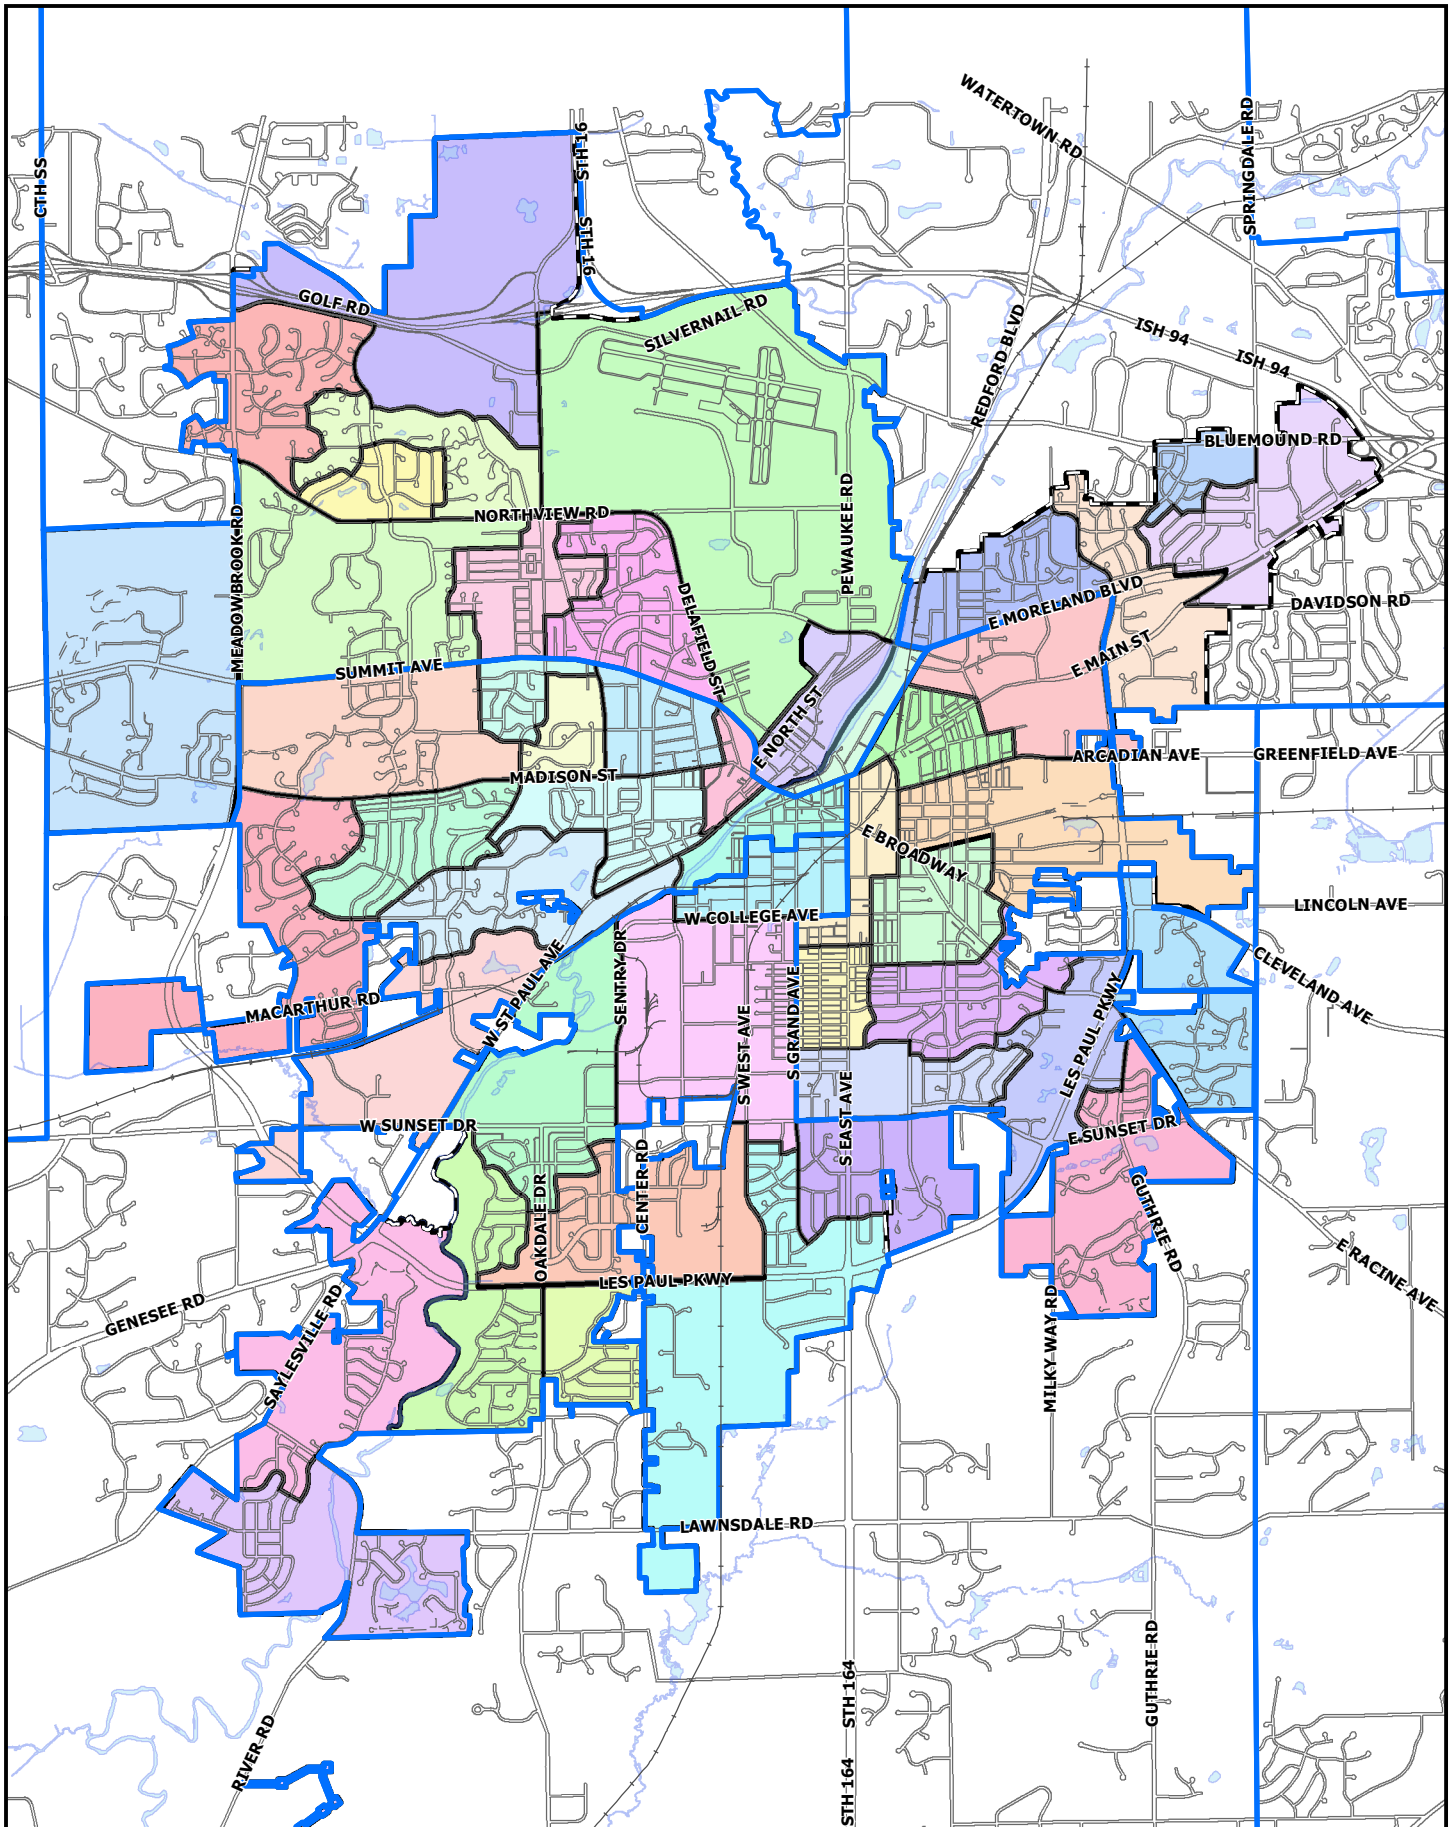

- ✓ Ward Population Range
- ✓ Wards Completely in Sup. Dist.
- ✓ Contiguous Wards Create Ald. Dist

2021 Wards and 2021 Sup Districts
City of Waukesha
October 2021