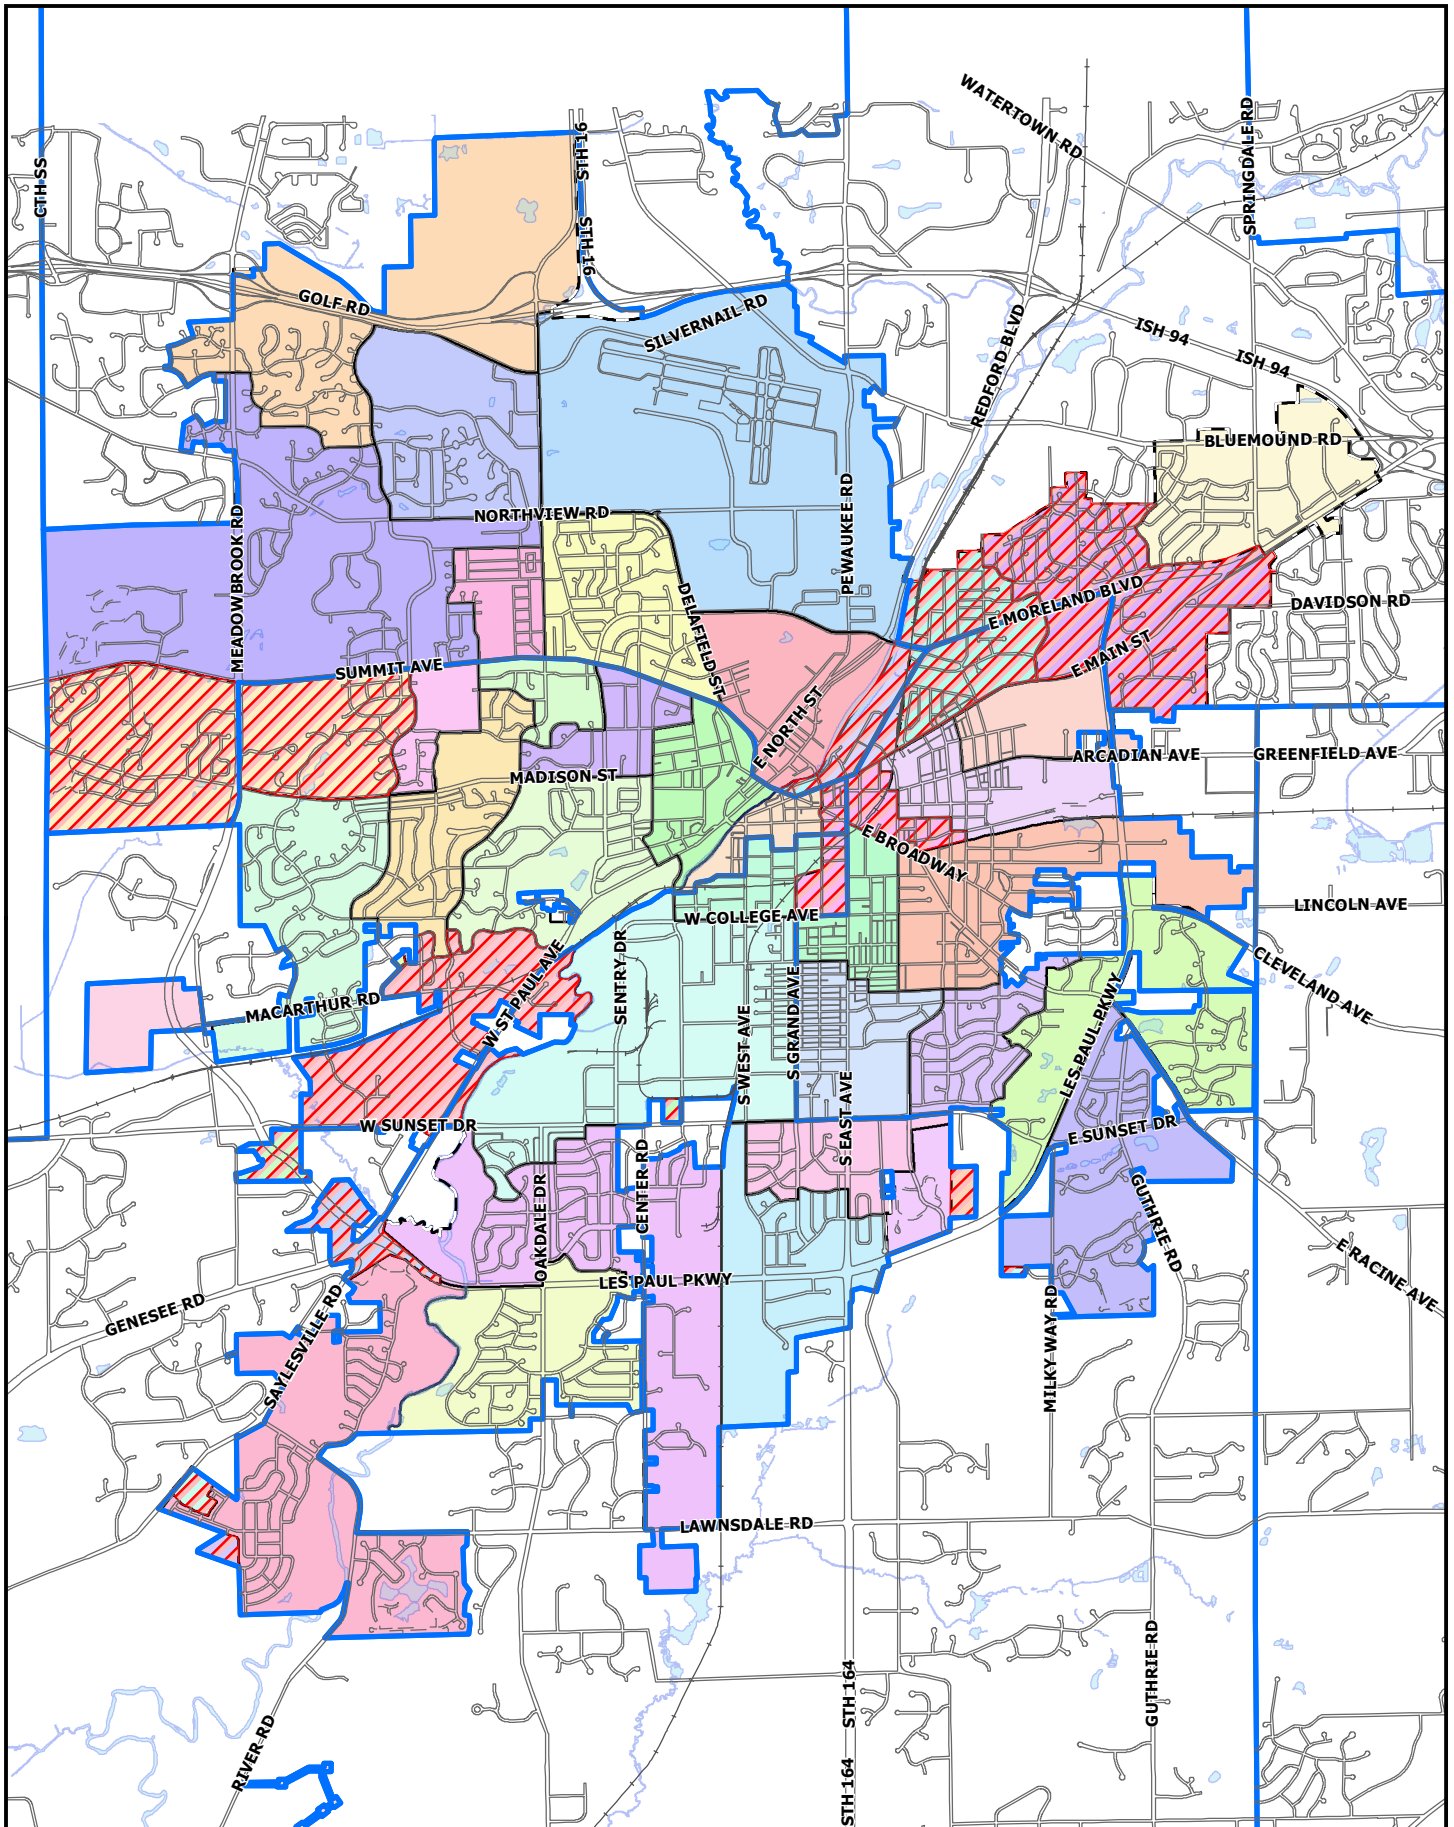

- ⊗ Ward Population Range
- ✓ Wards Completely in Sup. Dist.

Current Wards and Supervisory Districts
 City of Waukesha
 October 2021

- ⊗ Ward Population Range
- ⊗ Wards Completely in Sup. Dist.

Current Wards and 2021 Supervisory Districts
 City of Waukesha
 October 2021

- ▣ Aldermanic District Pop. Balanced
- ▣ Valid Wards in Supervisory Districts

Current Ald Districts and 2021 Sup Districts
 City of Waukesha
 October 2021

- ⊗ Aldermanic District Pop. Balanced
- ⊗ Valid Wards in Supervisory Districts

Current Ald Districts and
2021 Block Populations
City of Waukesha
October 2021

- ✓ Aldermanic District Pop. Balanced
- ✓ Valid Wards in Supervisory Districts
- ✓ Contiguous Wards
- ✓ As Compact as Possible