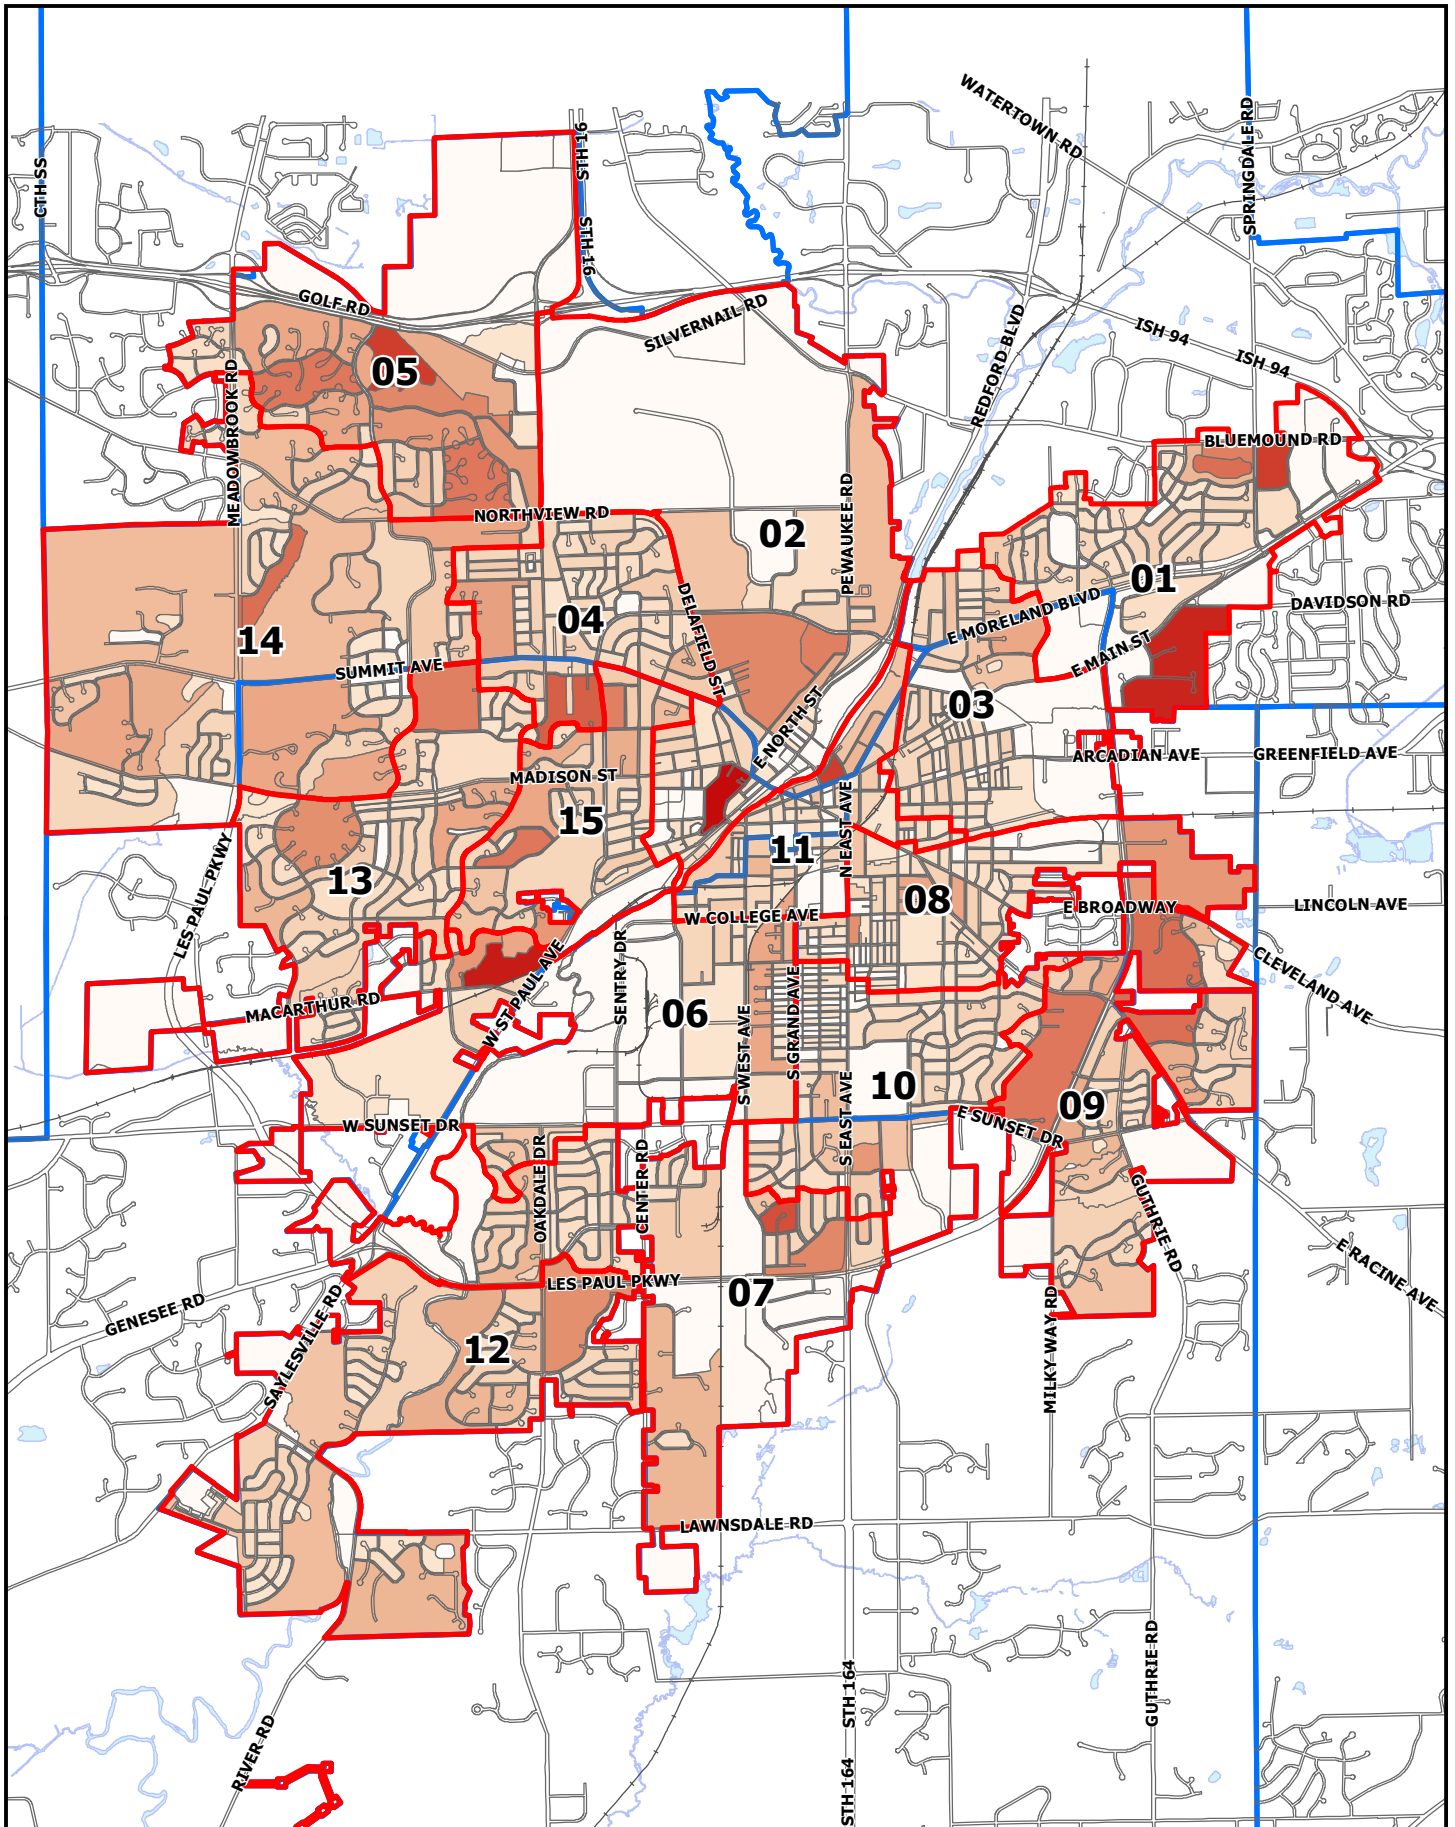

- ⊗ Ward Population Range
- ✓ Wards Completely in Sup. Dist.

Current Wards and Supervisory Districts
 City of Waukesha
 October 2021

- ⊗ Ward Population Range
- ⊗ Wards Completely in Sup. Dist.

Current Wards and 2021 Supervisory Districts
 City of Waukesha
 October 2021

- ▣ Aldermanic District Pop. Balanced
- ▣ Valid Wards in Supervisory Districts

Current Ald Districts and 2021 Sup Districts
 City of Waukesha
 October 2021

- ⊗ Aldermanic District Pop. Balanced
- ⊗ Valid Wards in Supervisory Districts

Current Ald Districts and
2021 Block Populations
City of Waukesha
October 2021

- ✓ Aldermanic District Pop. Balanced
- ✓ Valid Wards in Supervisory Districts
- ✓ Contiguous Wards
- ✓ As Compact as Possible