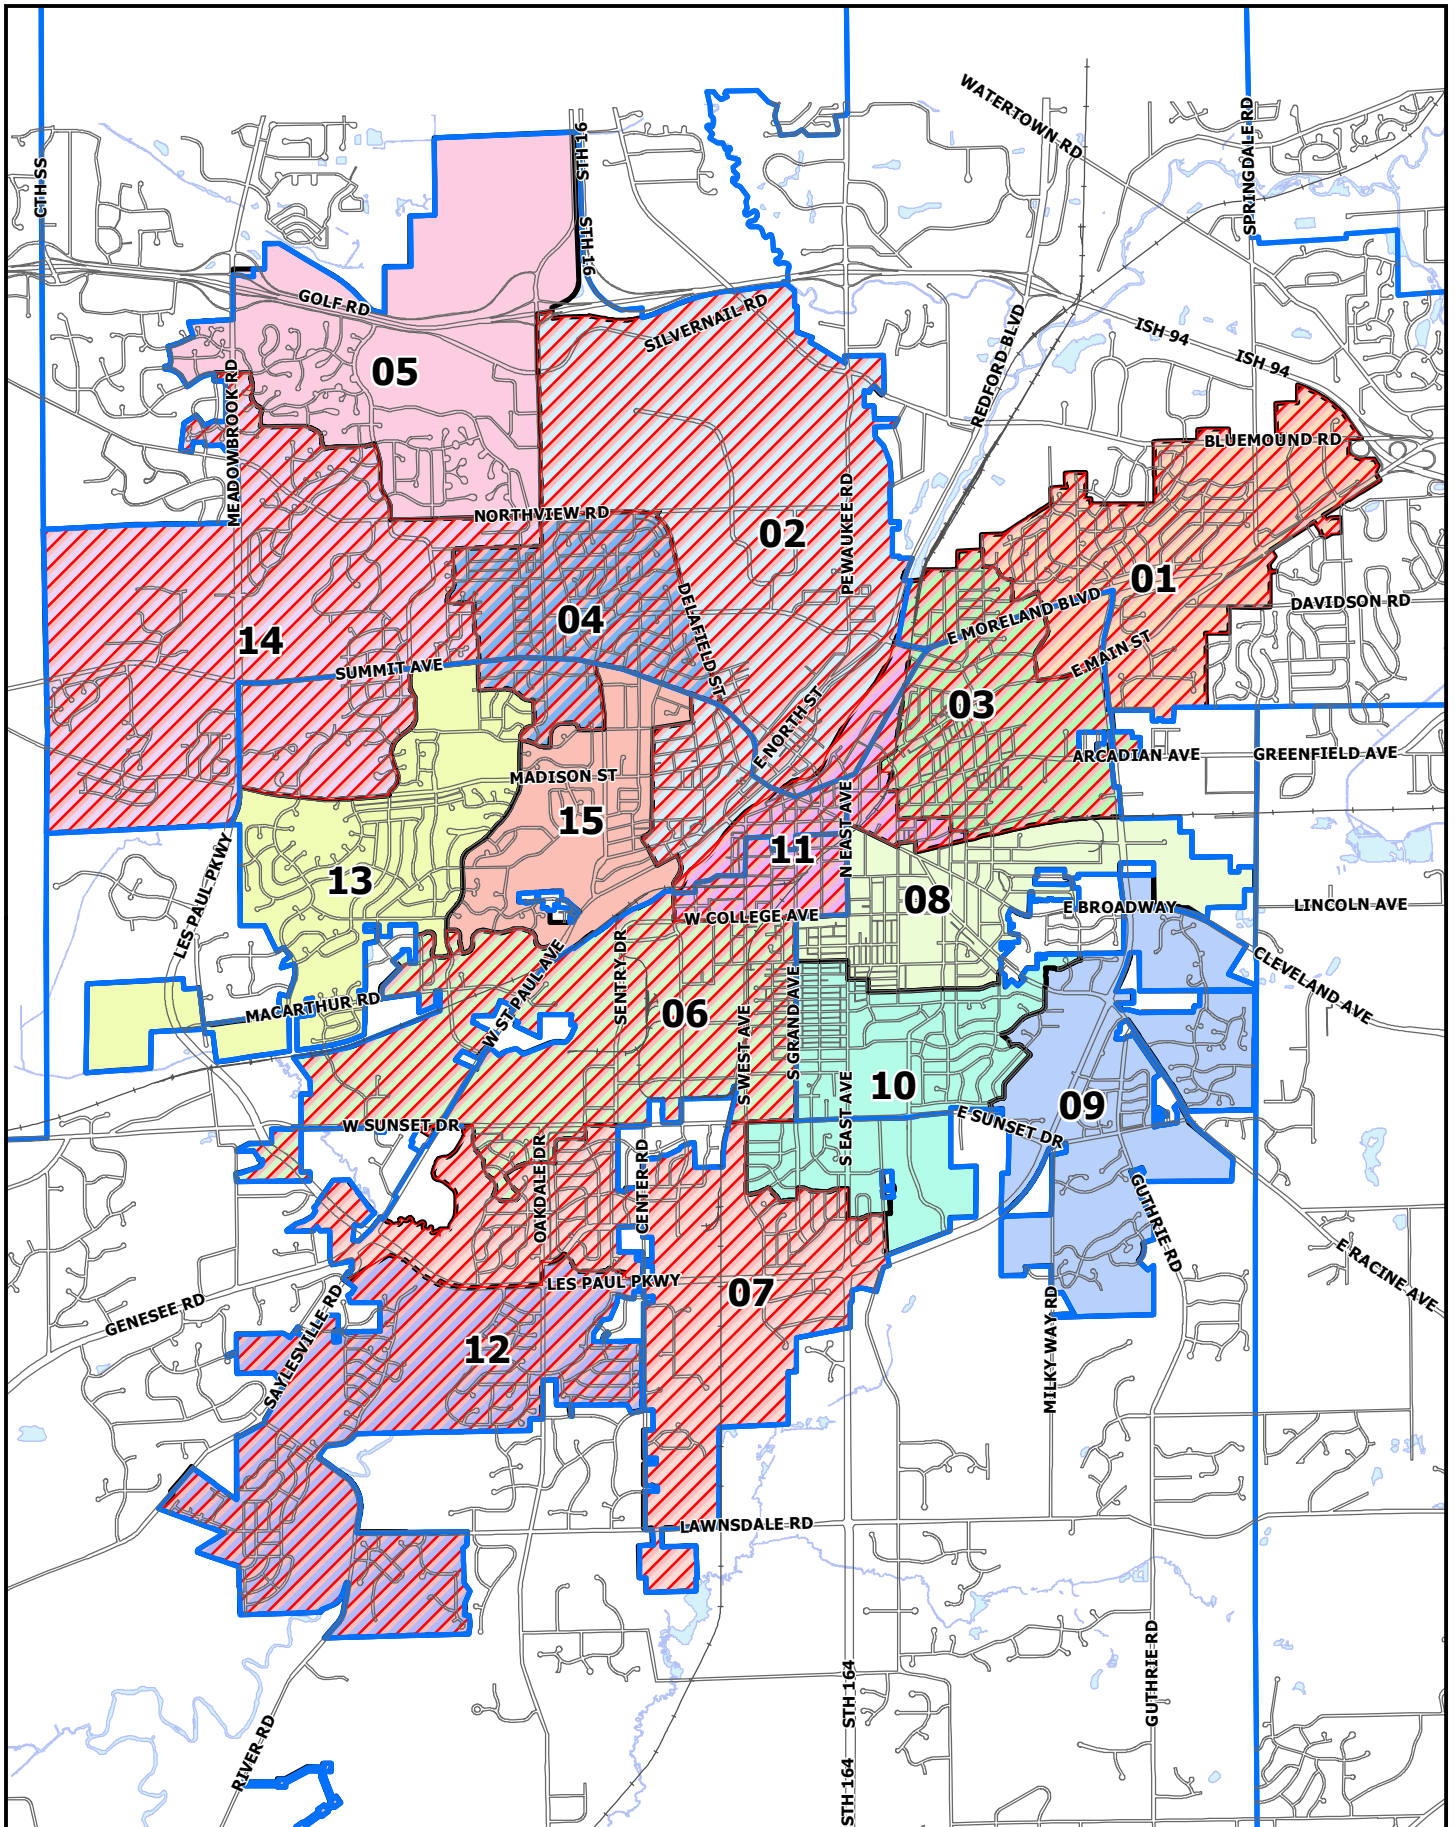

- ⊗ Ward Population Range
- ✓ Wards Completely in Sup. Dist.

Current Wards and Supervisory Districts
 City of Waukesha
 October 2021

- ⊗ Ward Population Range
- ⊗ Wards Completely in Sup. Dist.

Current Wards and 2021 Supervisory Districts
 City of Waukesha
 October 2021

- ▣ Aldermanic District Pop. Balanced
- ▣ Valid Wards in Supervisory Districts

Current Ald Districts and 2021 Sup Districts
 City of Waukesha
 October 2021

- ⊗ Aldermanic District Pop. Balanced
- ⊗ Valid Wards in Supervisory Districts

Current Ald Districts and
2021 Block Populations
City of Waukesha
October 2021

- ✓ Aldermanic District Pop. Balanced
- ✓ Valid Wards in Supervisory Districts
- ✓ Contiguous Wards
- ✓ As Compact as Possible

2021 Ald Districts and 2021 Sup Districts
 City of Waukesha
 October 2021

- ✓ Ward Population Range
- ✓ Wards Completely in Sup. Dist.
- ✓ Contiguous Wards Create Ald. Dist

2021 Wards and 2021 Sup Districts
 City of Waukesha
 October 2021