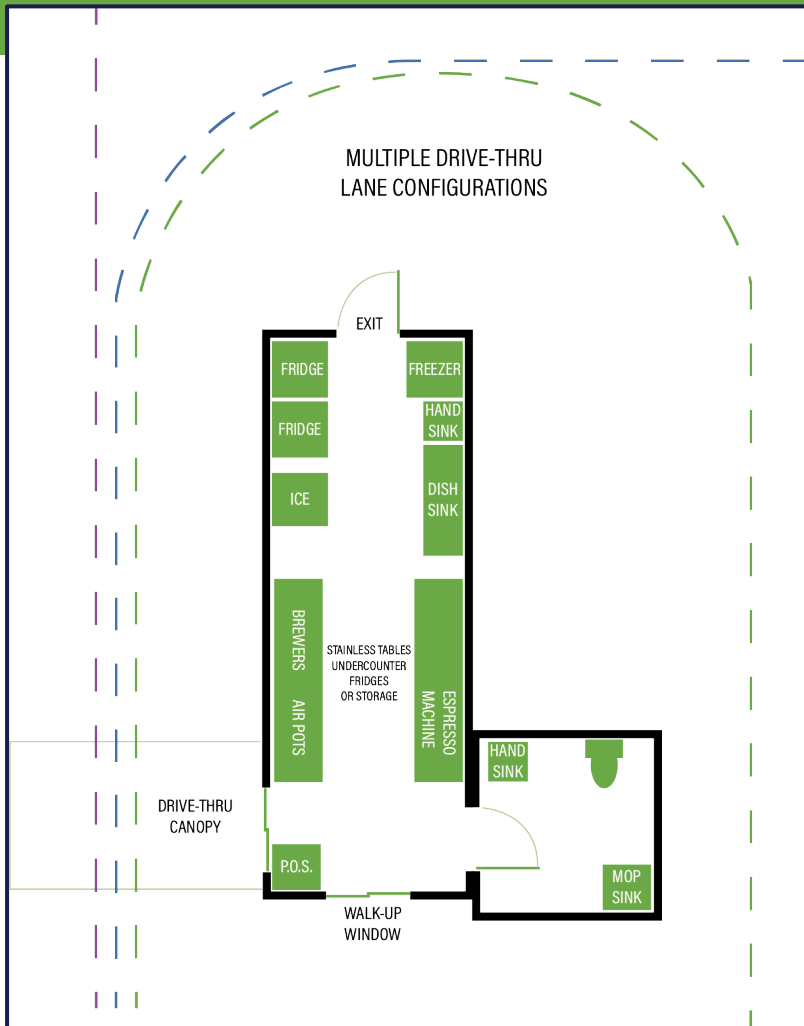

BCUBED
MANUFACTURING

Transforming drive-thru
commerce.

Picture 1: BIGGBY BCubed Battle Creek, MI

The BIGGBY BCubed Story

The idea came about when Alpena's traditional store front BIGGBY location couldn't support a drive-thru and owner Jeff Konczak thought it needed one. One day at lunch, he sketched plans for a modular drive-thru facility on the back of a napkin. He then pitched the idea to Bob Fish and Mike McFall, owners of BIGGBY COFFEE. *They loved it!* The first BIGGBY COFFEE **BCubed** franchise was installed in 2018. As of January 2020, there are seven BIGGBY **BCubed** buildings operating.

What is a BIGGBY BCubed?

A **BCubed** is 349 square feet of drive-thru commerce transformation that a BIGGBY franchisee owns. It is a superior quality, standalone, sectional drive-thru building. It is a capital investment that is movable and expandable. Each BIGGBY **BCubed** comes fully equipped with all required BIGGBY equipment (with the exception of the Global Orange POS and Credit Processing). **BCubed** buildings are plug and play as they come pre-plumbed and pre-wired.

www.bcubedmanufacturing.com
877-4-BCUBED (877-422-8233)

What You Need to Open a BIGGBY BCubed

You buy it and prep the site.
We build and install it.

Base price
\$171,000*

Min. Parcel Size
½ Acre

Suitable Ingress and
Egress