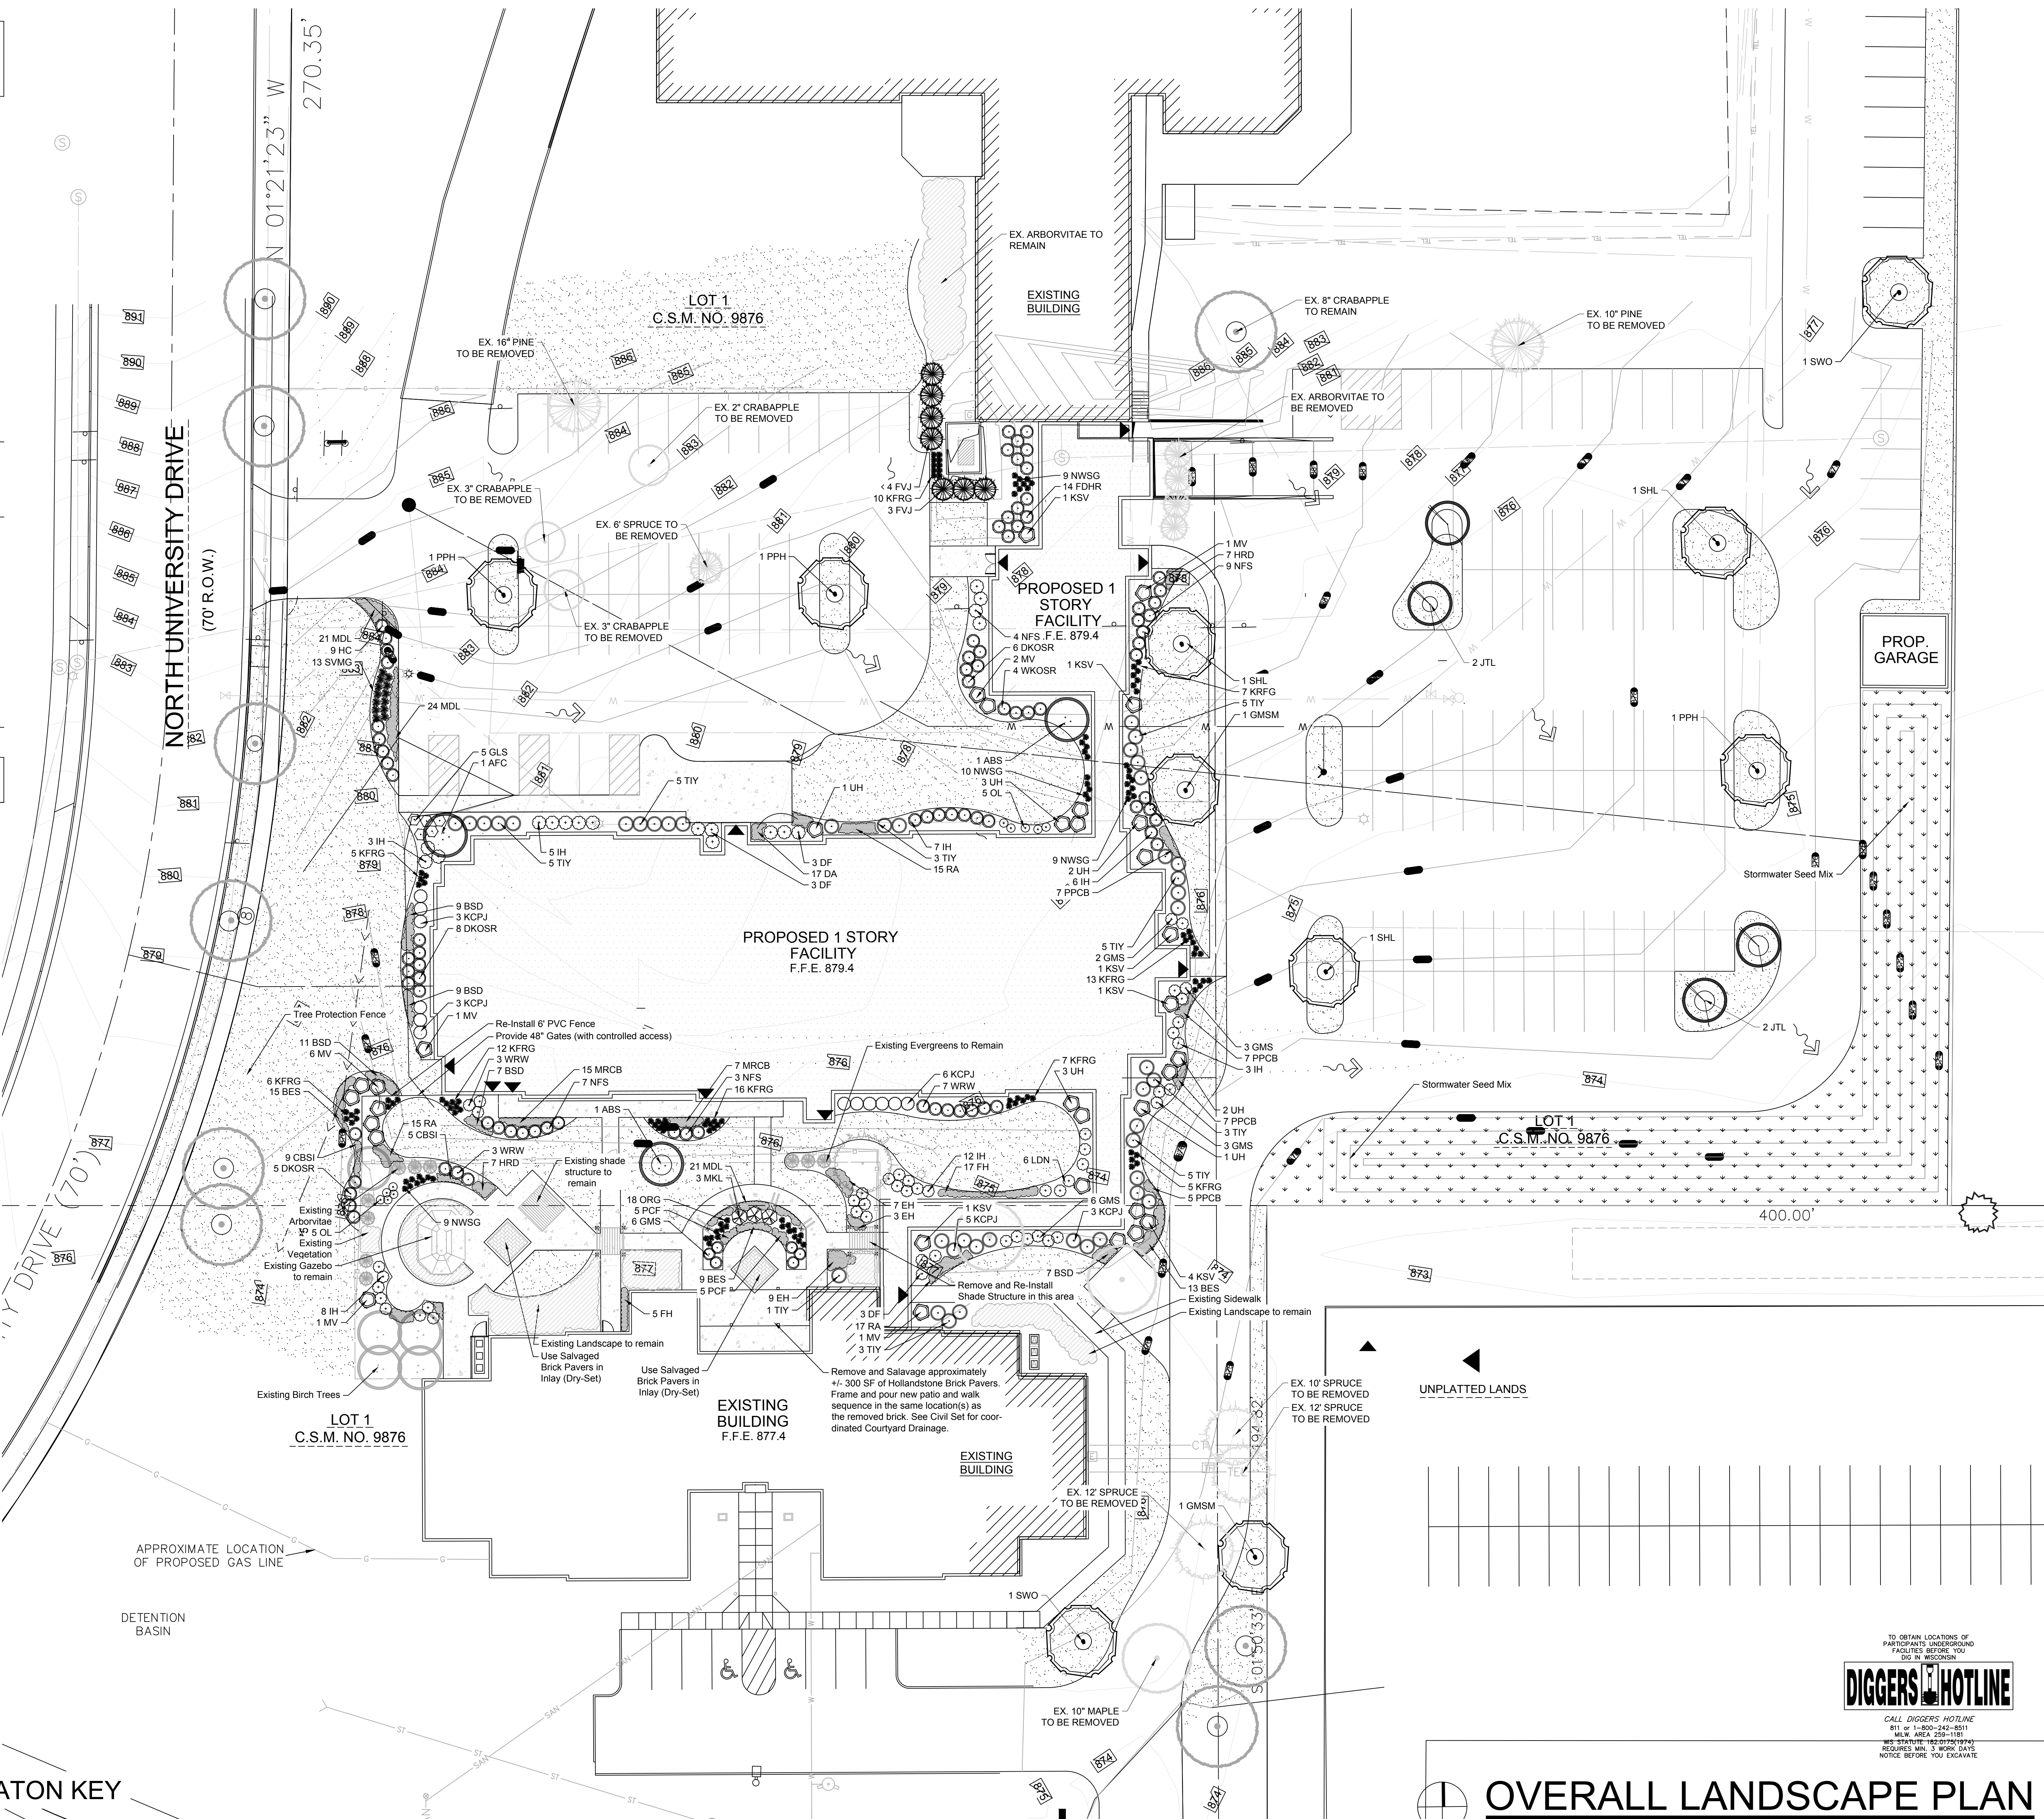

Approximate area of coverage:
Total area (SF) of coverage surrounding SWM ponds: 9,263
Total area (acres) of coverage surrounding SWM ponds: 0.21

STORMWATER SEED MIX MATRIX

- **SHADE TREES (DECIDUOUS)**
  - GMSM Green Mountain Sugar Maple
  - PPH Prairie Pride Hackberry
  - SHL Skyline Honeylocust
  - SWO Swamp White Oak
- **ORNAMENTAL TREES (DECIDUOUS)**
  - ABS Autumn Brilliance Serviceberry
  - AFC Adams Flowering Crabapple
  - JTL Ivory Silk Japanese Tree Lilac
- **EVERGREEN TREES**
  - FVJ Fairview Upright Juniper (upright)
- **EVERGREEN SHRUBS**
  - KCPJ Kallay Compact Pfitzer Juniper
  - TIY Taunton Intermediate Yew
- **DECIDUOUS SHRUBS**
  - HC Peking (Hedge) Cotoneaster
  - DF Dwarf Fothergilla
  - IH Incrediball Hydrangea
  - UH Unique Hydrangea
  - LDN Little Devil Ninebark
  - GLS Goli Low Fragrant Sunspice
  - WKOSR White Knock Out Shrub Rose
  - DKOSR Double Pink Knock Out Rose
  - FDHR Frau Dagmar Hastrup Rugosa Rose
  - GMS Goldmound Spirea
  - NFS Neon Flash Spirea
  - MKL Miss Kim Dwarf Lilac
  - KSV Fragrant Koreanspice Viburnum
  - MV Mohican Viburnum
  - WRW Wine & Roses Compact Wiegela

PLANT ABBREVIATION KEY

HELLER & ASSOCIATES, LLC
LANDSCAPE ARCHITECTURE
One Redwood Court
Racine, Wisconsin 53402
ph 262.639.9733
fx 262.639.9737
david@wdavidheller.com

DIGGERS HOTLINE
CALL DIGGERS HOTLINE
811 or 1-800-424-8811
M.W. AREA 209-1181
W.V. AREA 209-1181
WISCONSIN 209-1181
REQUIRES MIN. 3 WORK DAYS
NOTICE BEFORE YOU DIG

OVERALL LANDSCAPE PLAN
Scale: 1" = 20'0"
NORTH