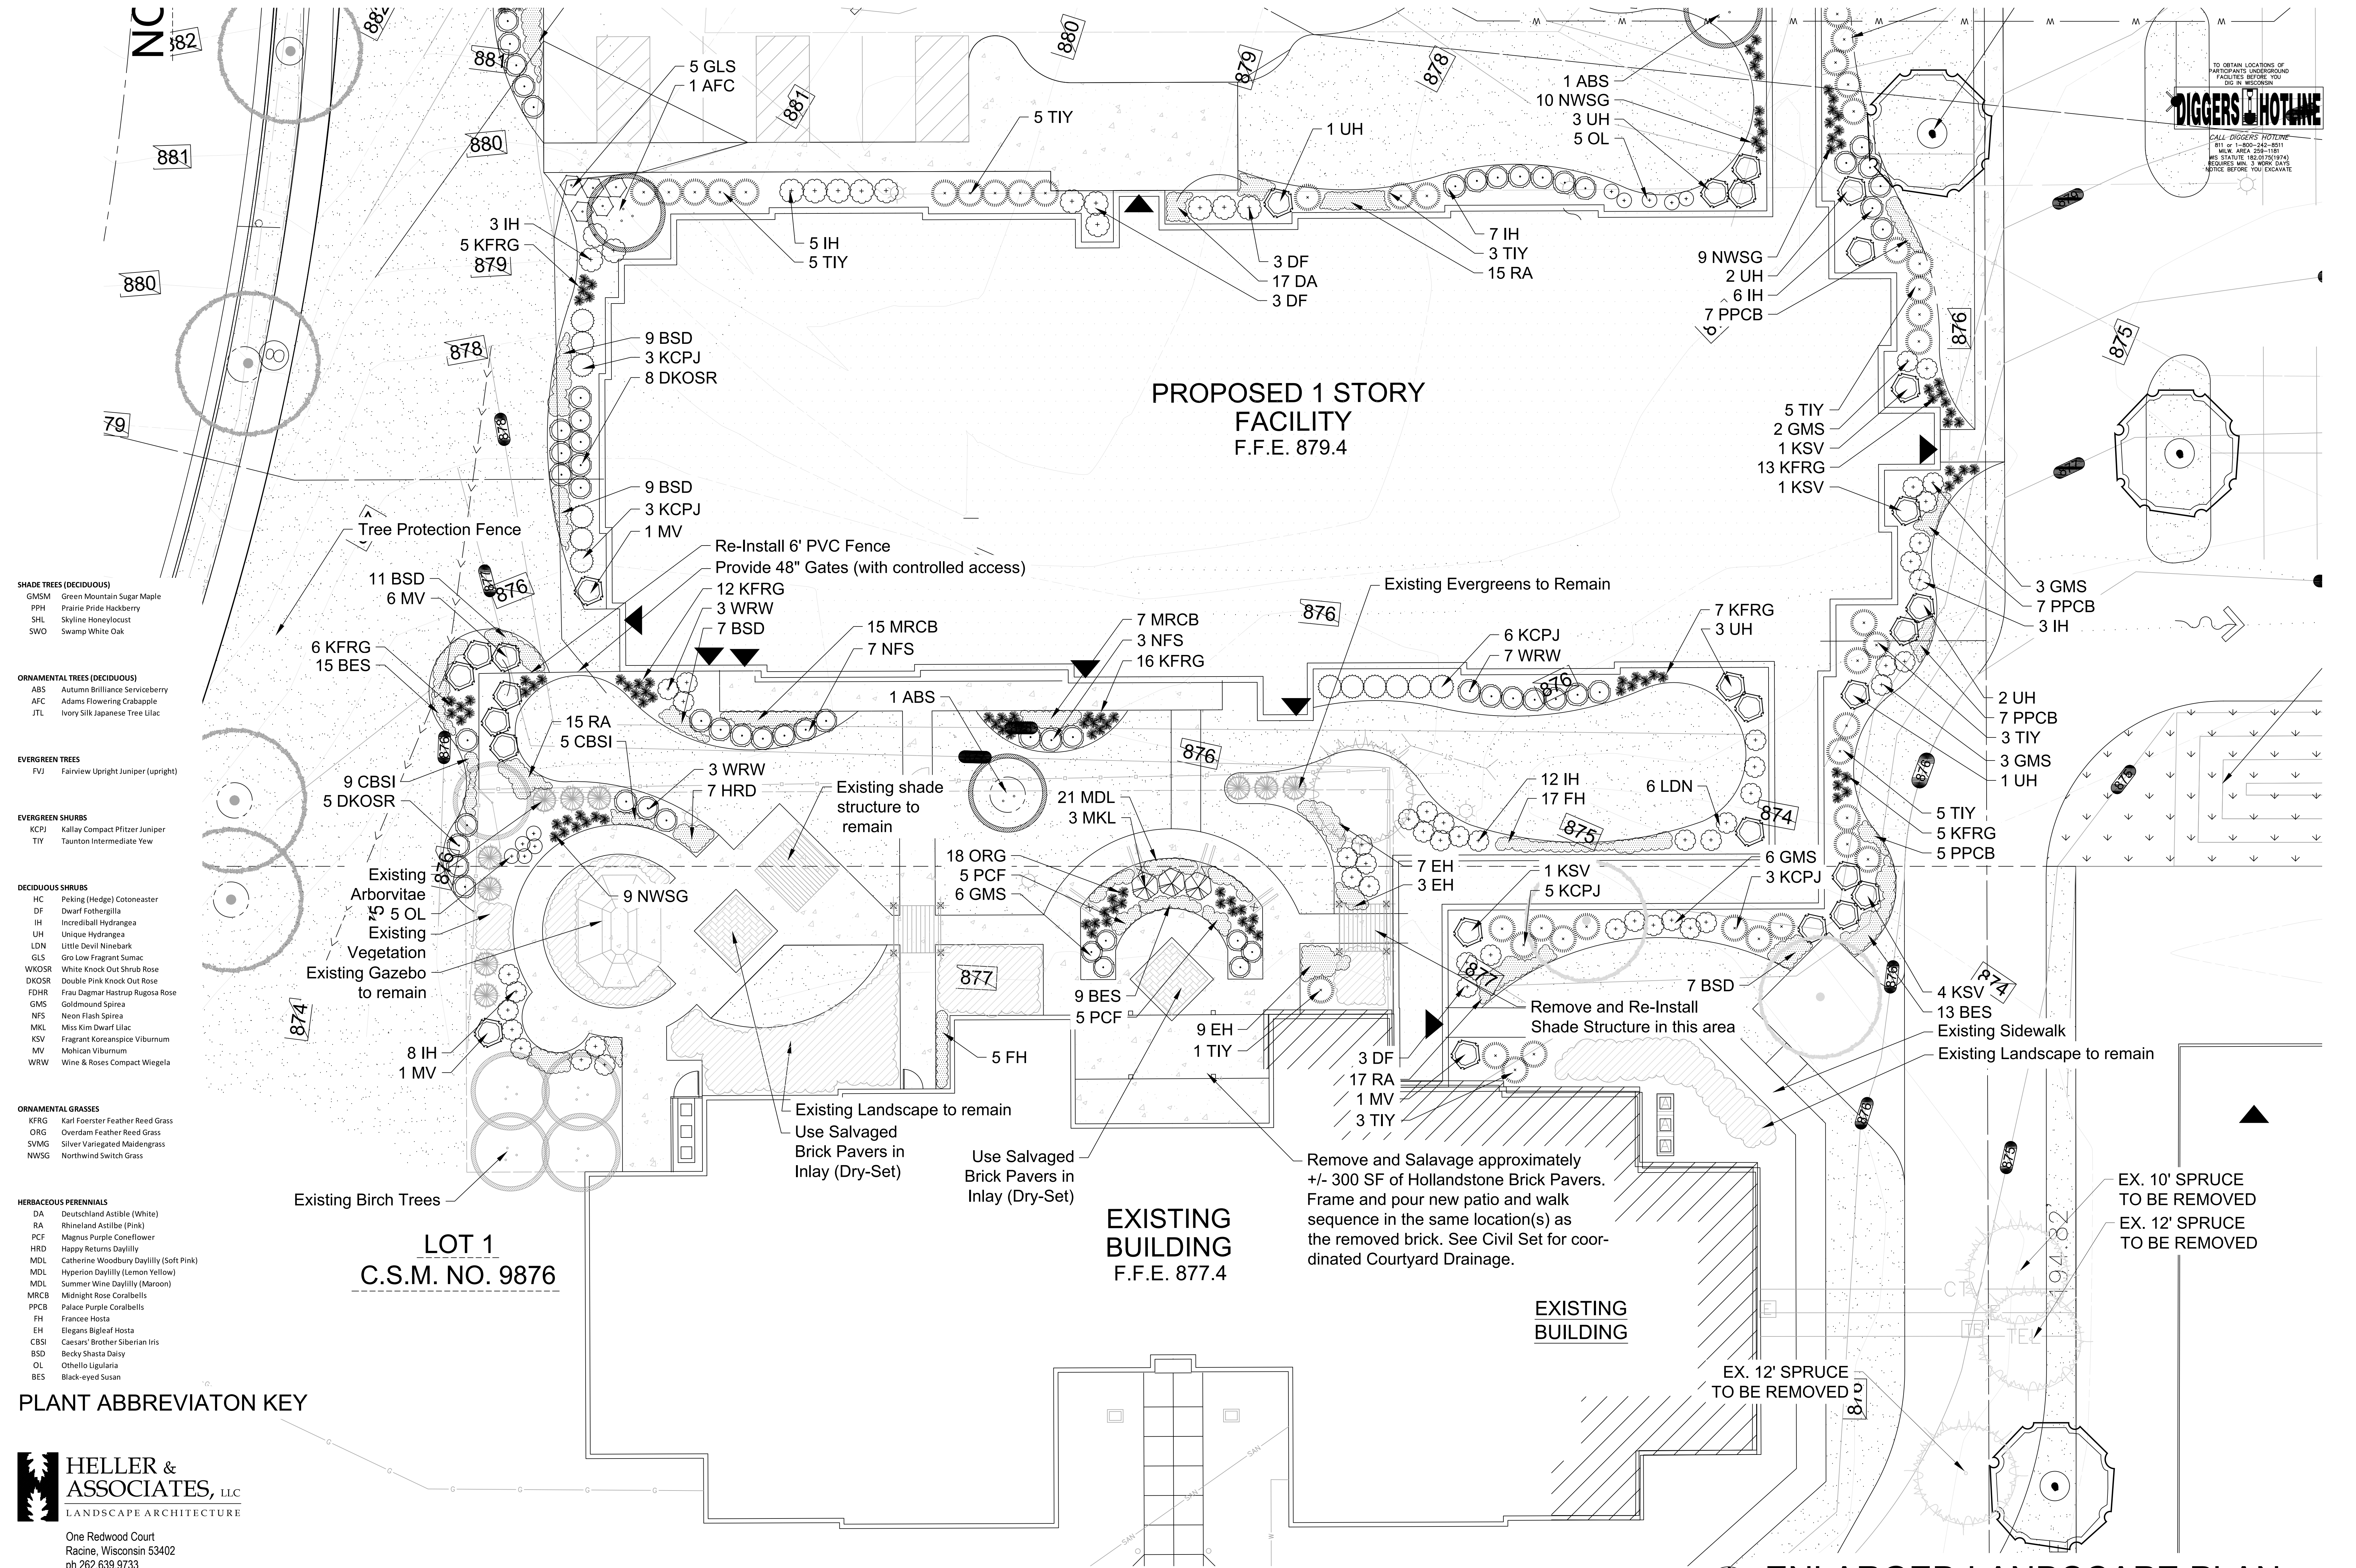

DIGGERS HOTLINE
CALL DIGGERS HOTLINE
811 or 1-800-484-8811
MIN. AREA 250-1181
MS. STATUTE 18.30(2)(14)
REQUIRES MIN. 3 WORK DAYS
NOTICE BEFORE YOU EXCAVATE

1. **SHADE TREES (DECIDUOUS)**
2. GMSM Green Mountain Sugar Maple
   - PPH Prairie Pride Hackberry
   - SHL Skyline Honeylocust
   - SWO Swamp White Oak

1. **ORNAMENTAL TREES (DECIDUOUS)**
2. ABS Autumn Brilliance Serviceberry
   - AFC Adams Flowering Crabapple
   - JTL Ivory Silk Japanese Tree Lilac

1. **EVERGREEN TREES**
2. FVJ Fairview Upright Juniper (upright)

1. **EVERGREEN SHRUBS**
2. KCPJ Kallay Compact Pfitzer Juniper
   - TIY Taunton Intermediate Yew

1. **DECIDUOUS SHRUBS**
2. HC Peking (Hedge) Cotoneaster
   - DF Dwarf Fothergilla
   - IH Incrediball Hydrangea
   - UH Unique Hydrangea
   - LDN Little Devil Ninebark
   - GLS Gro Low Fragrant Sumac
   - WKOSR White Knock Out Shrub Rose
   - DKOSR Double Pink Knock Out Rose
   - FDHR Frau Dagmar Hastrup Rugosa Rose
   - GMS Goldmound Spirea
   - NFS Neon Flash Spirea
   - MKL Miss Kim Dwarf Lilac
   - KSV Fragrant Korean Spice Viburnum
   - MV Mohican Viburnum
   - WRW Wine & Roses Compact Wiegela

1. **ORNAMENTAL GRASSES**
2. KFRG Karl Foerster Feather Reed Grass
   - ORG Overdam Feather Reed Grass
   - SVMG Silver Variegated Maidengrass
   - NWSG Northwind Switch Grass

PLANT ABBREVIATION KEY

HELLER & ASSOCIATES, LLC
LANDSCAPE ARCHITECTURE
One Redwood Court
Racine, Wisconsin 53402
ph 262.639.9733
fx 262.639.9737
david@wdavidheller.com

ENLARGED LANDSCAPE PLAN
Scale: 1" = 10'0"

LINDEN GROVE WAUKESHA - LANDSCAPE PLAN

L102 05/15/2017

PINNACLE ENGINEERING GROUP

15850 W. BLUEMOUND ROAD | SUITE 210 | BROOKFIELD, WI 53005 | WWW.PINNACLE-ENGR.COM |

PEG JOB# 652.00

PLAN | DESIGN | DELIVER