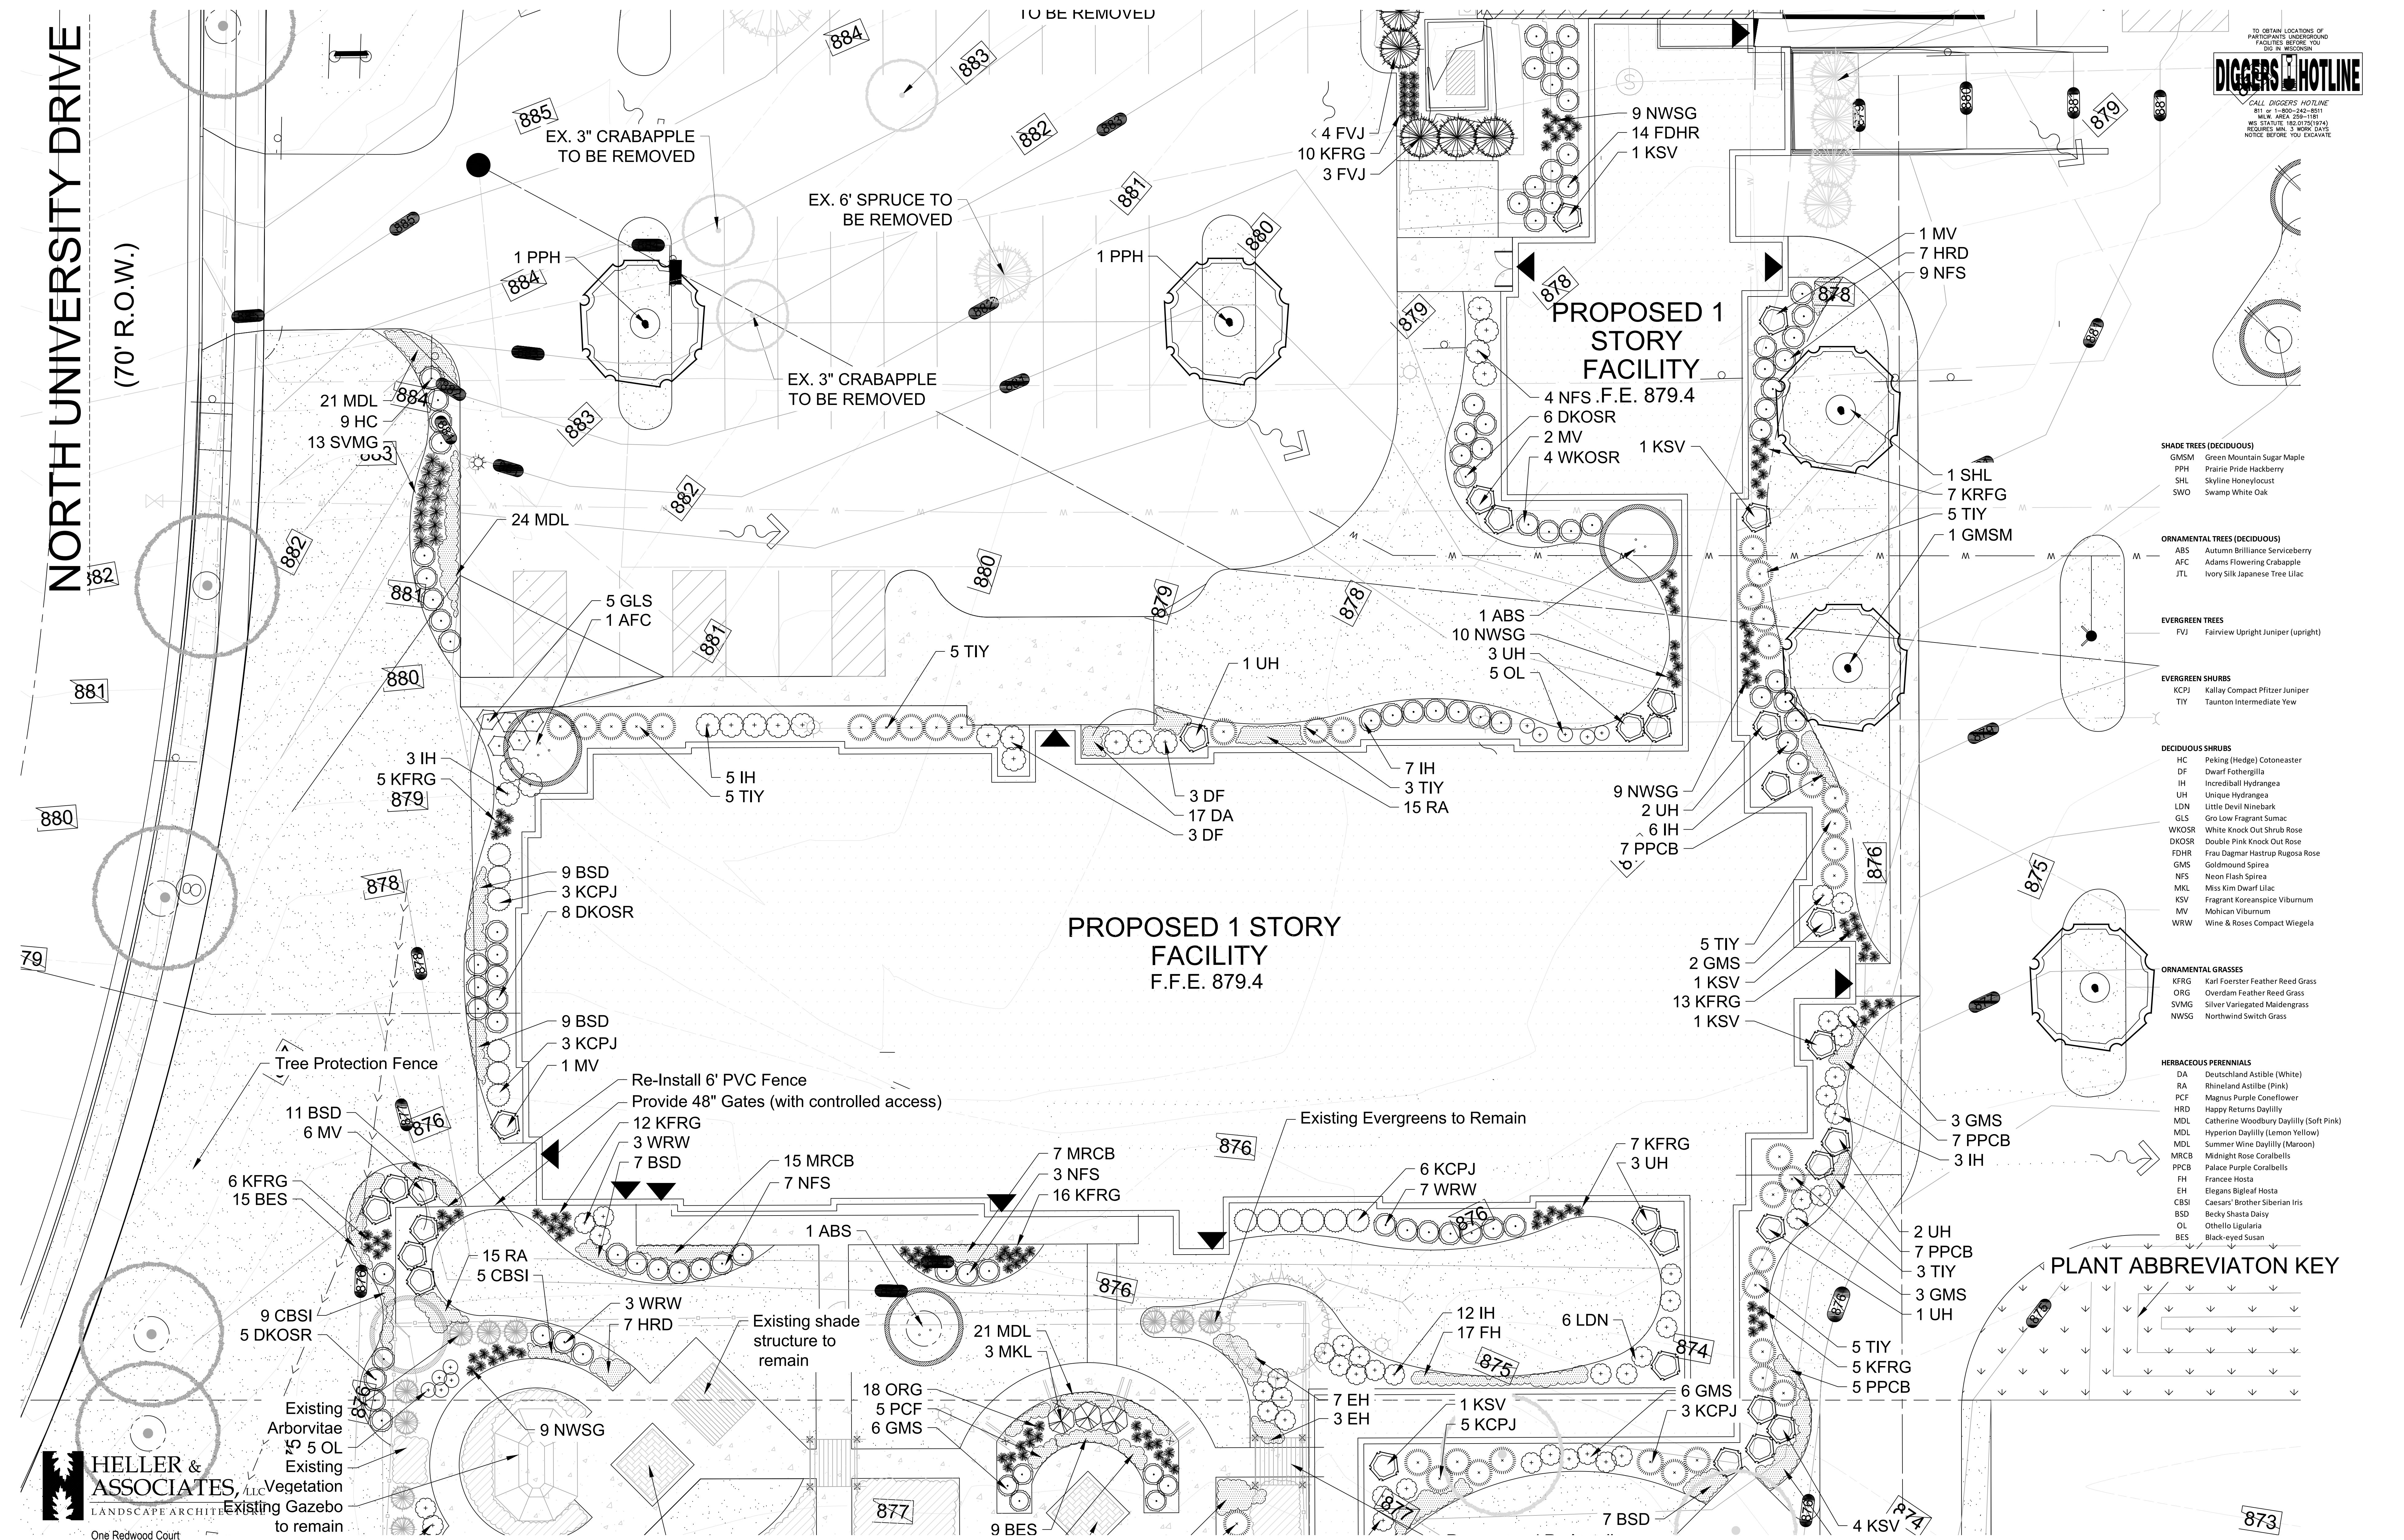

Approximate area of coverage:
 Total area (SF) of coverage surrounding SWM ponds: 9,263
 Total area (acres) of coverage surrounding SWM ponds: 0.21

STORMWATER SEED MIX MATRIX

- SHADE TREES (DECIDUOUS)**
 - GMSM Green Mountain Sugar Maple
 - PPH Prairie Pride Hackberry
 - SHL Skyline Honeylocust
 - SWO Swamp White Oak
- ORNAMENTAL TREES (DECIDUOUS)**
 - ABS Autumn Brilliance Serviceberry
 - AFC Adams Flowering Crabapple
 - JTL Ivory Silk Japanese Tree Lilac
- EVERGREEN TREES**
 - FVJ Fairview Upright Juniper (upright)
- EVERGREEN SHRUBS**
 - KCPJ Kallay Compact Pfitzer Juniper
 - TIY Taunton Intermediate Yew
- DECIDUOUS SHRUBS**
 - HC Peking (Hedge) Cotoneaster
 - DF Dwarf Fothergilla
 - IH Incrediball Hydrangea
 - UH Unique Hydrangea
 - LDN Little Devil Ninebark
 - GLS Goli Low Fragrant Sunspice
 - WKOSR White Knock Out Shrub Rose
 - DKOSR Double Pink Knock Out Rose
 - FDHR Frau Dagmar Hastrup Rugosa Rose
 - GMS Goldmound Spirea
 - NFS Neon Flash Spirea
 - MKL Miss Kim Dwarf Lilac
 - KSV Fragrant Koreanspice Viburnum
 - MV Mohican Viburnum
 - WRW Wine & Roses Compact Wiegela

OVERALL LANDSCAPE PLAN
 Scale: 1" = 20'0"
 NORTH

NORTH UNIVERSITY DRIVE
(70' R.O.W.)

DIGGERS HOTLINE
CALL DIGGERS HOTLINE
811 or 1-800-242-8811
M-F 8A-5P, SA 10A-5P, SU 12P-5P
REQUIRES MIN. 3 WORK DAYS
NOTICE BEFORE YOU EXCAVATE