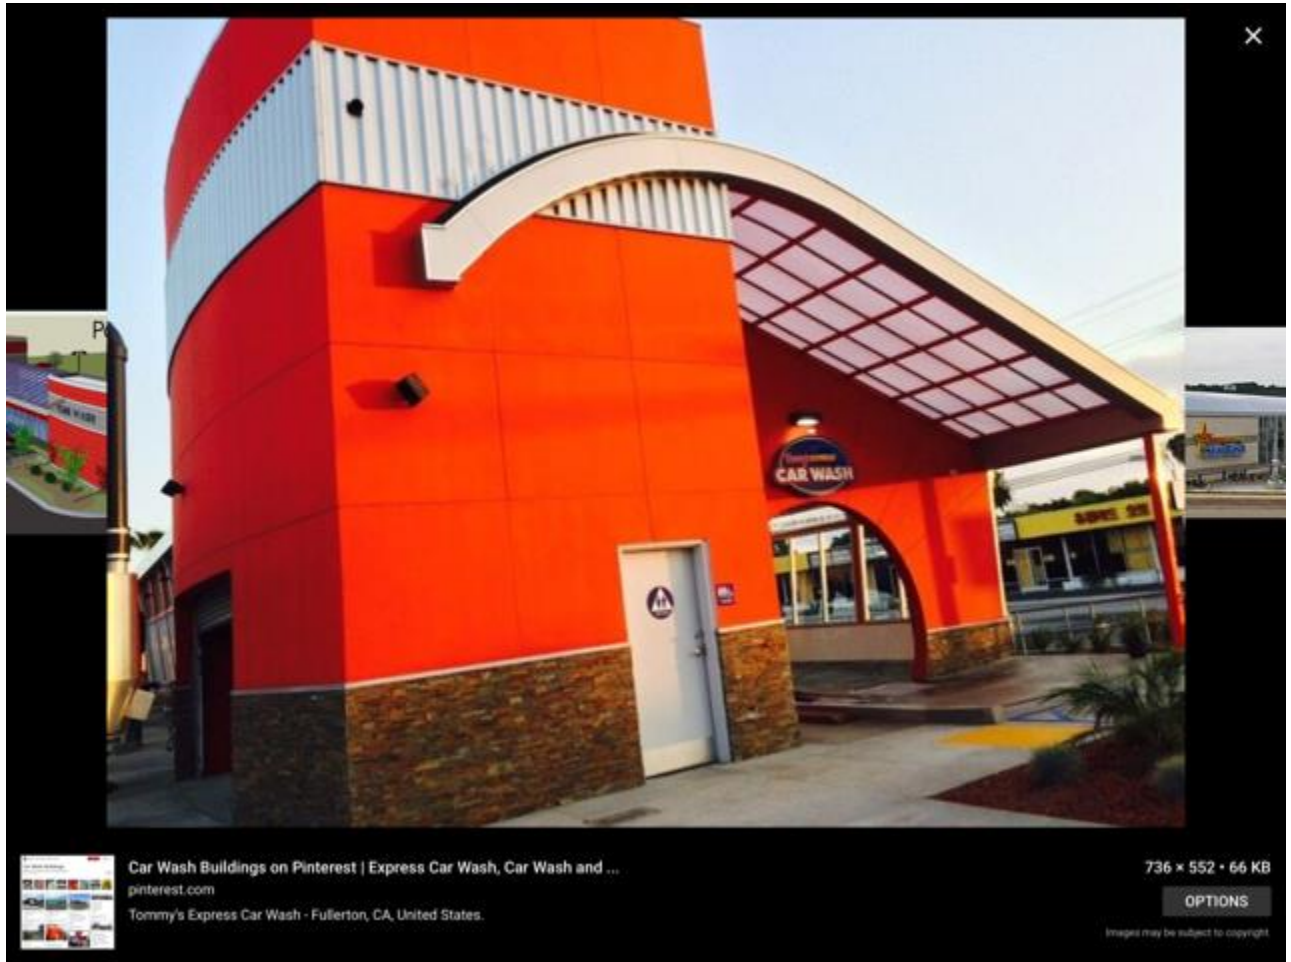

Car Wash Buildings on Pinterest | Express Car Wash, Car Wash and ...
pinterest.com

Tommy's Express Car Wash - Fullerton, CA, United States.

736 x 552 • 66 KB

OPTIONS

Images may be subject to copyright.