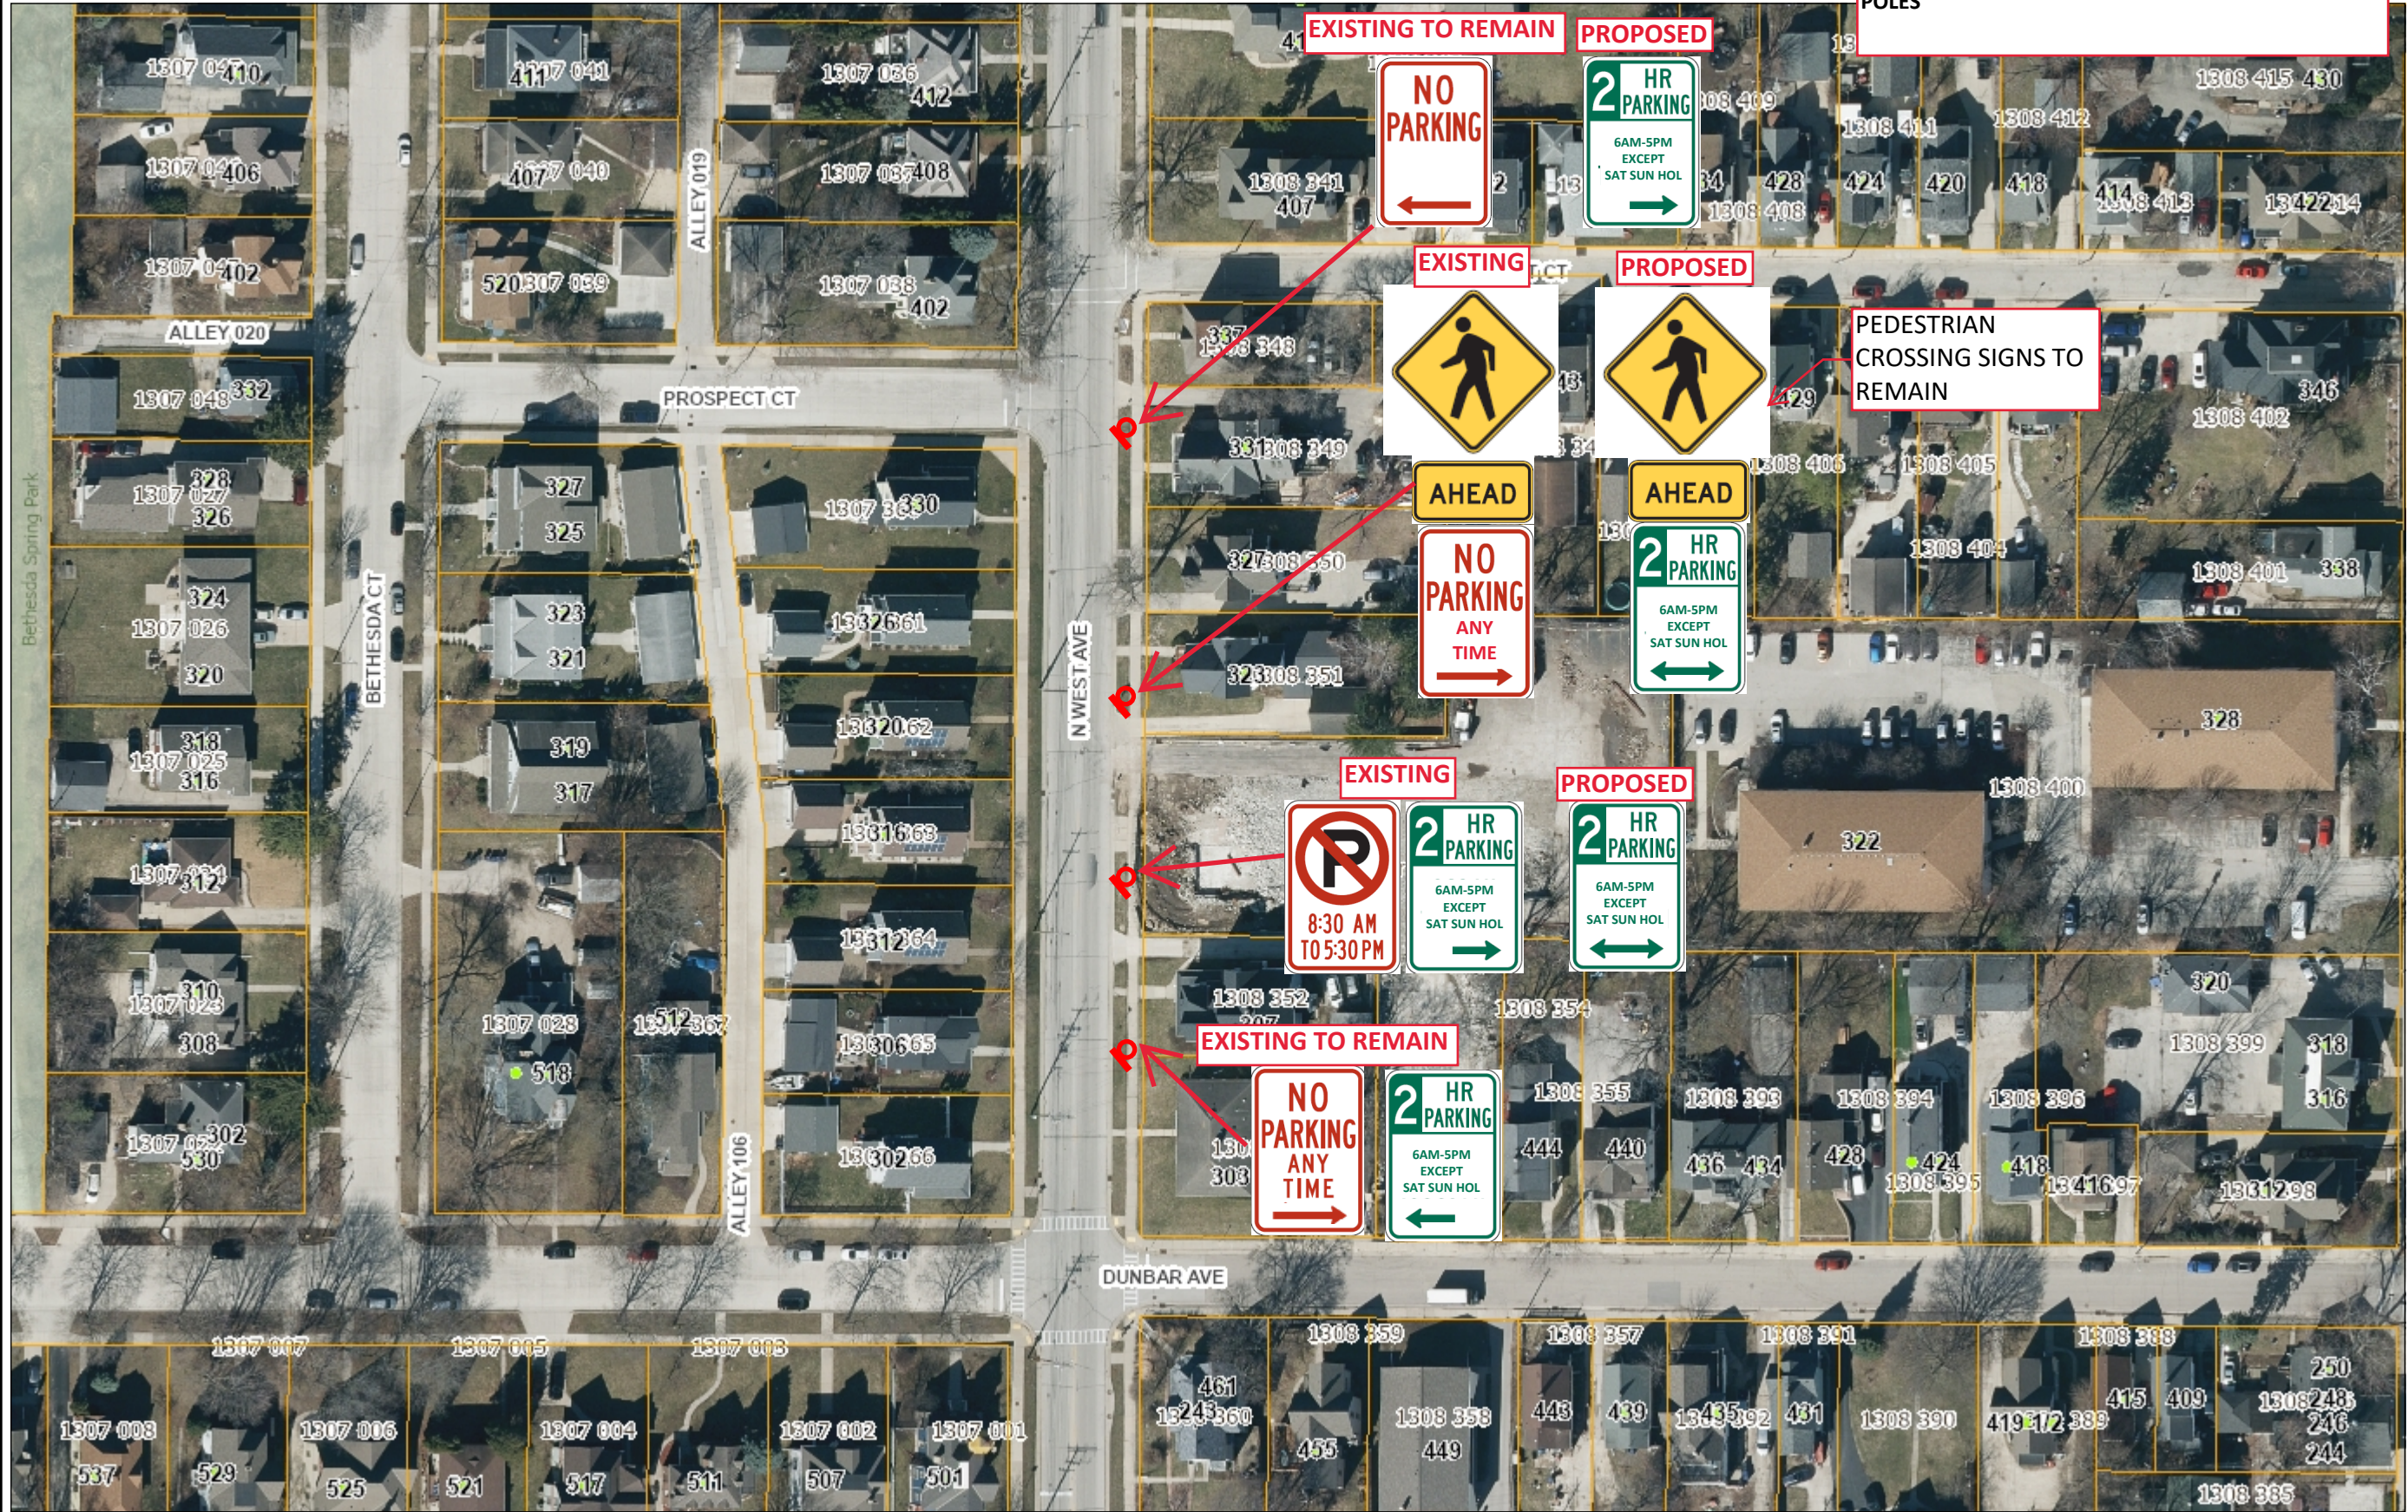

City of Waukesha Property Map

-REMOVE TWO EXISTING NO PARKING SIGNS
-INSTALL TWO 2HR PARKING SIGNS ON EXISTING SIGN POLES

EXISTING TO REMAIN PROPOSED

PEDESTRIAN CROSSING SIGNS TO REMAIN

EXISTING TO REMAIN

- Legend**
- Address Labels
 - Parcels
 - Taxkey Labels
 - City Limits
 - Railroads
 - Water Bodies
 - Landmarks
 - Cemetery
 - County
 - Municipal
 - Hospital
 - Parks
 - School
 - State/Federal

1:1,000