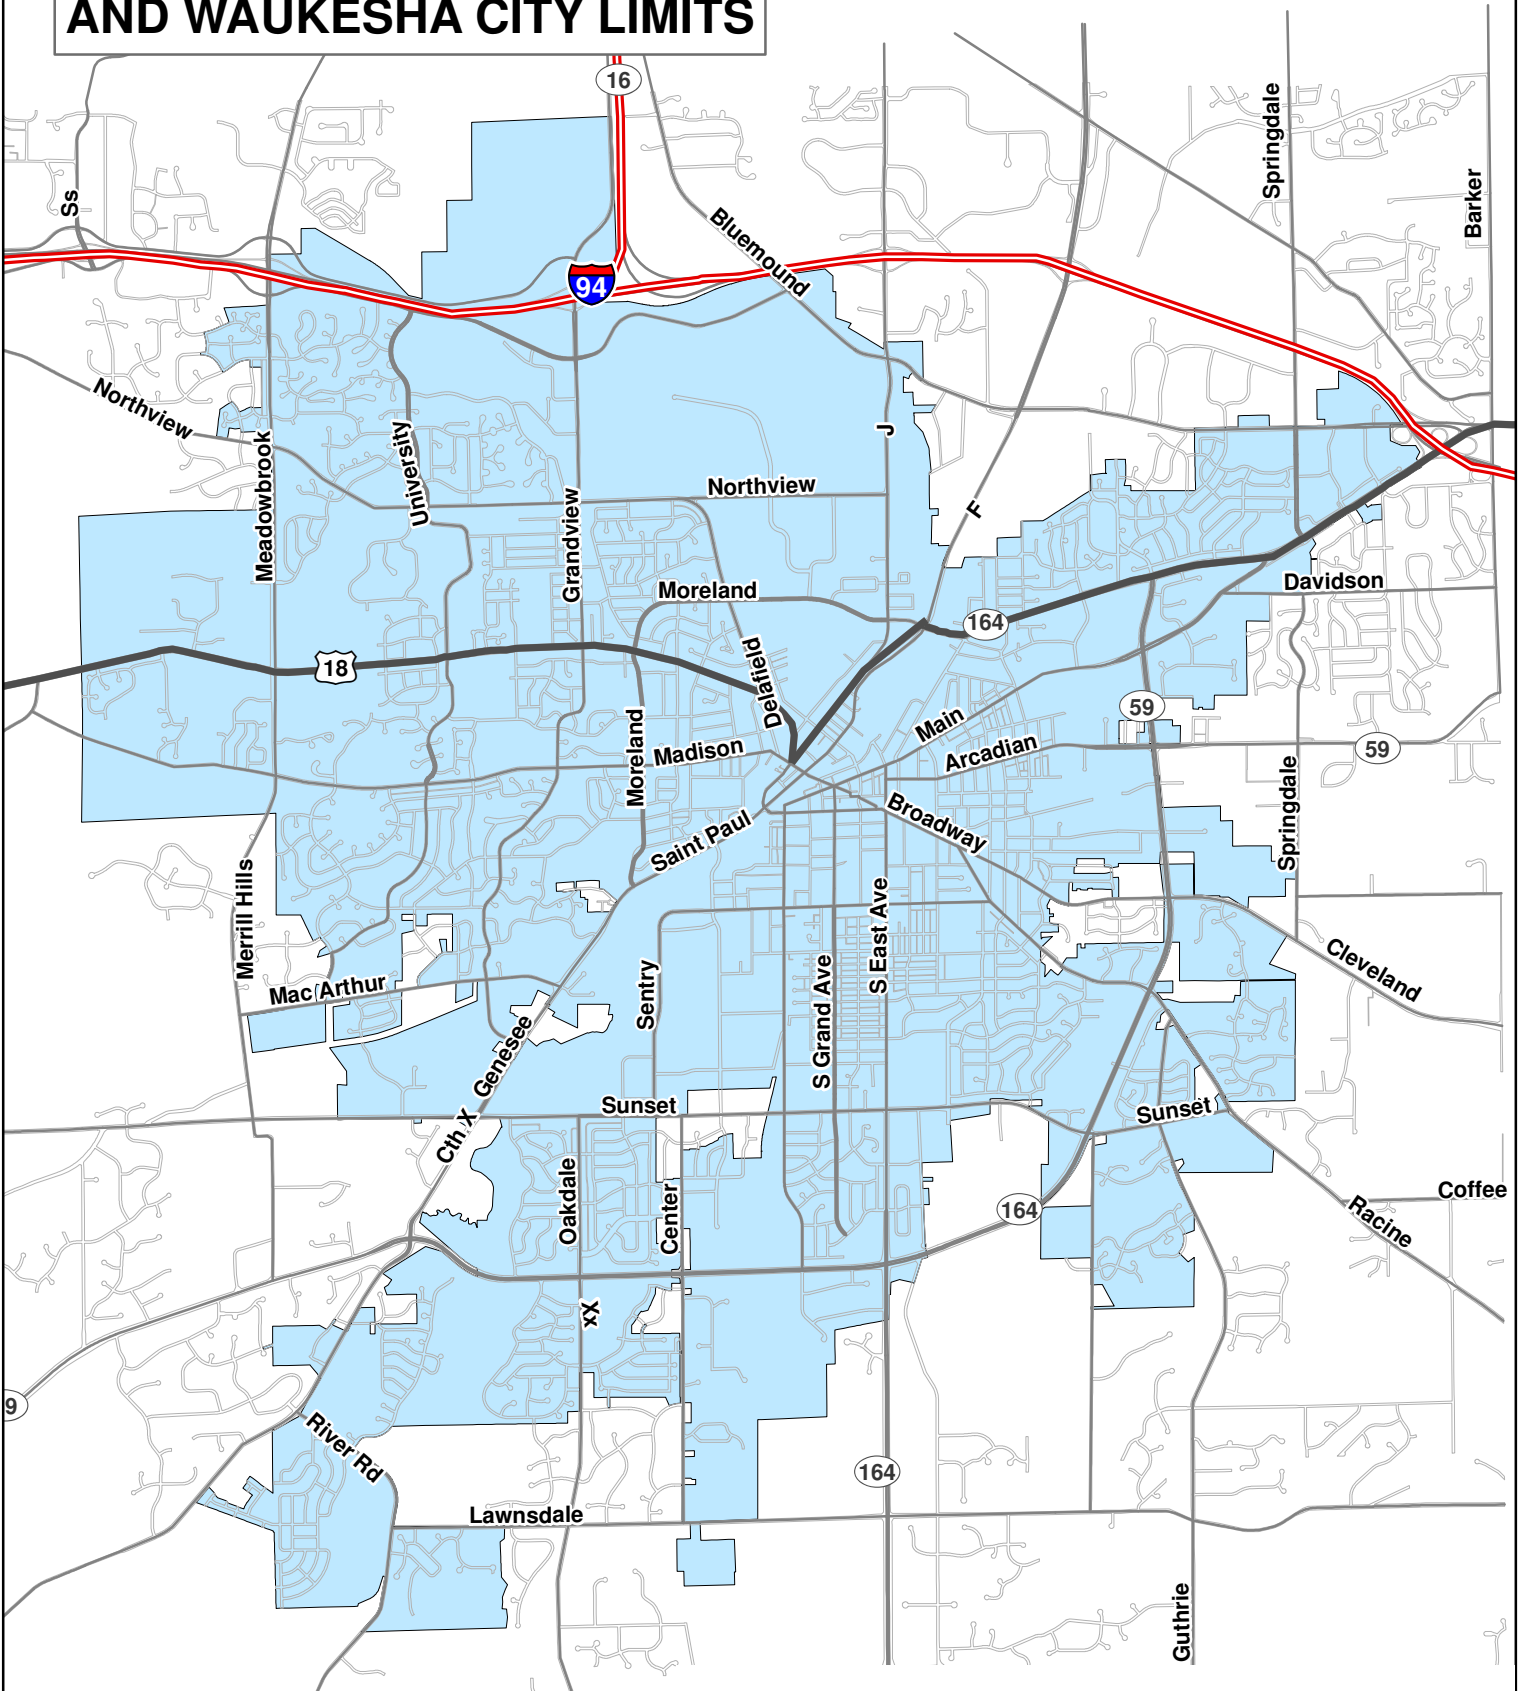

AREA OF ANNEXATION AND WAUKESHA CITY LIMITS

Legend

- Area of Annexation
- Waukesha City Limits
- Major Roads

1 inch = 5,000 feet

Map Date: November 2012