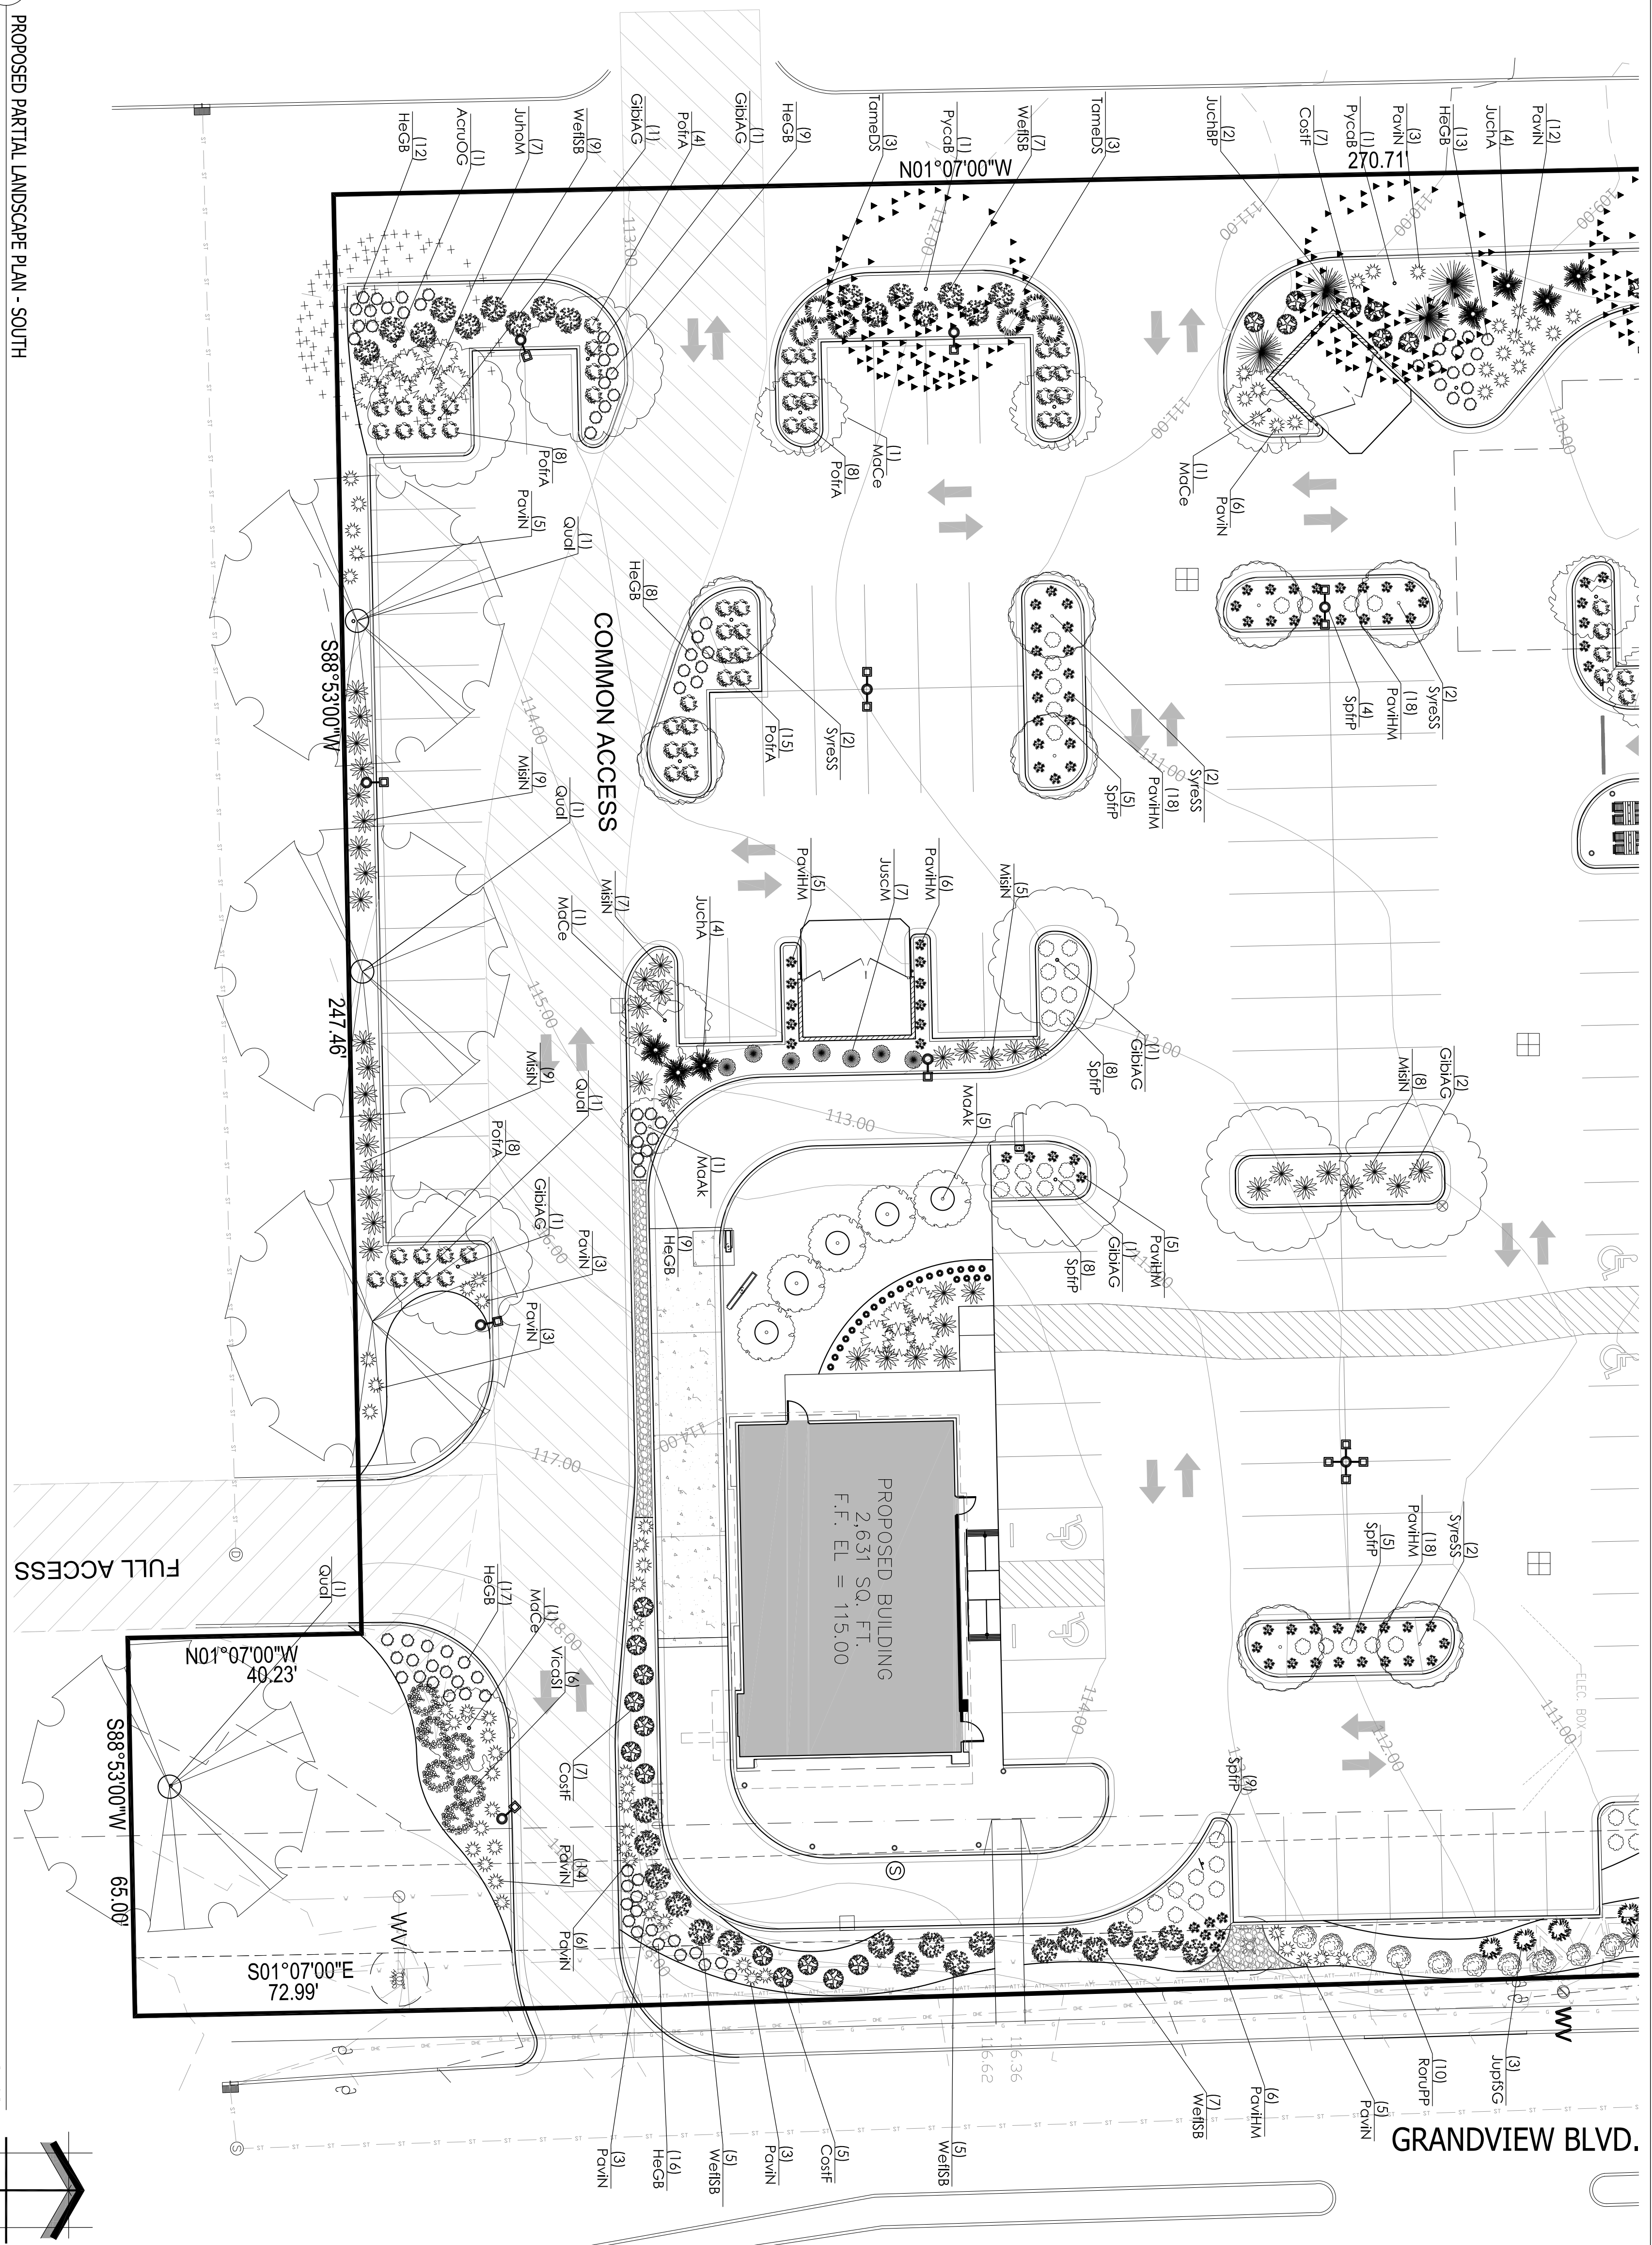

Project:
CFT NV DEVELOPMENTS LLC
2720 N. Grandview Blvd
Waukesha, WI

Issuance and Revisions:		
Date	Number	Description
10/09/15		Plan Commission Submittal
10/12/15		Revisions Based on Client Comments
03/10/16		Revisions Based on Site Redesign
04/04/16		Revisions Based on Site Changes
06/06/16		Revisions Based on Site Redesign
07/05/16		Revisions Based on Site Redesign
06/05/17		Revisions Based on Site Redesign
06/26/17		Revisions Based on Site Changes

Date of Drawing: 06/26/17
Scale: 1" = 16'-0"
Drawn By: MCD
Job Number: L14-093 L16-032
Sheet Number: LSP1.2

1 PROPOSED PARTIAL LANDSCAPE PLAN - SOUTH

Quantity	Code Name	Symbol	Scientific Name	Common Name	Planting Size	Comments
1	ACTUOG		<i>Acer rubrum</i>	October Glory Red Maple	3'-Cdl - 8x8	
7	GIBIAG		<i>Ginkgo biloba</i>	Autumn Gold Mordenhail Tree	2 1/2'-Cdl - 8x8	
6	MOAK		<i>Malus 'Adirondack'</i>	Adirondack Flowering Crab	1 1/2' Cdl - 8x8	
5	MCCE		<i>Malus 'Centrum'</i>	Centrum Crabapple	2'-Cdl - 8x8	
2	PYCOB		<i>Pyrus calleryana</i>	Broadleaf callery pear	3'-Cdl - 8x8	
4	QUAI		<i>Quercus alba</i>	White oak	3'-Cdl - 8x8	
8	SYESS		<i>Syringa reticulata</i>	Summer Snow Japanese tree lilac	2'-Cdl - 8x8	

Quantity	Code Name	Symbol	Scientific Name	Common Name	Planting Size	Comments
19	GAIF		<i>Cornus stolonifera</i>	Flowering Dogwood	18" - Cont	
51	FOVIA		<i>Potentilla fruticosa</i>	Abbotswood Potentilla	18" - Cont	
10	ROUFP		<i>Rosa rugosa</i>	Purple Pavement Rose	18" - 24" - Cont	
39	SPHP		<i>Spiraea filicarpa</i>	Pink-o-leucous Spirea	18" - Cont	
6	VECDI		<i>Viburnum coccineum</i>	Spice blend Koenigsleue viburnum	24" - 30" - 8x8	
34	WEISSB		<i>Weigela florida</i>	Spice Bloom Pink Reblooming Weigela	18" - Cont	

Quantity	Code Name	Symbol	Scientific Name	Common Name	Planting Size	Comments
45	MEN		<i>Macrorhiza spicata</i>	Nippon Maiden Grass	1'-Cdl - Cont	
76	FOVHM		<i>Ponicum virgatum</i>	Blue Switch Grass	1'-Cdl - Cont	
68	FOVIN		<i>Ponicum virgatum</i>	Northwind Switch Grass	1'-Cdl - Cont