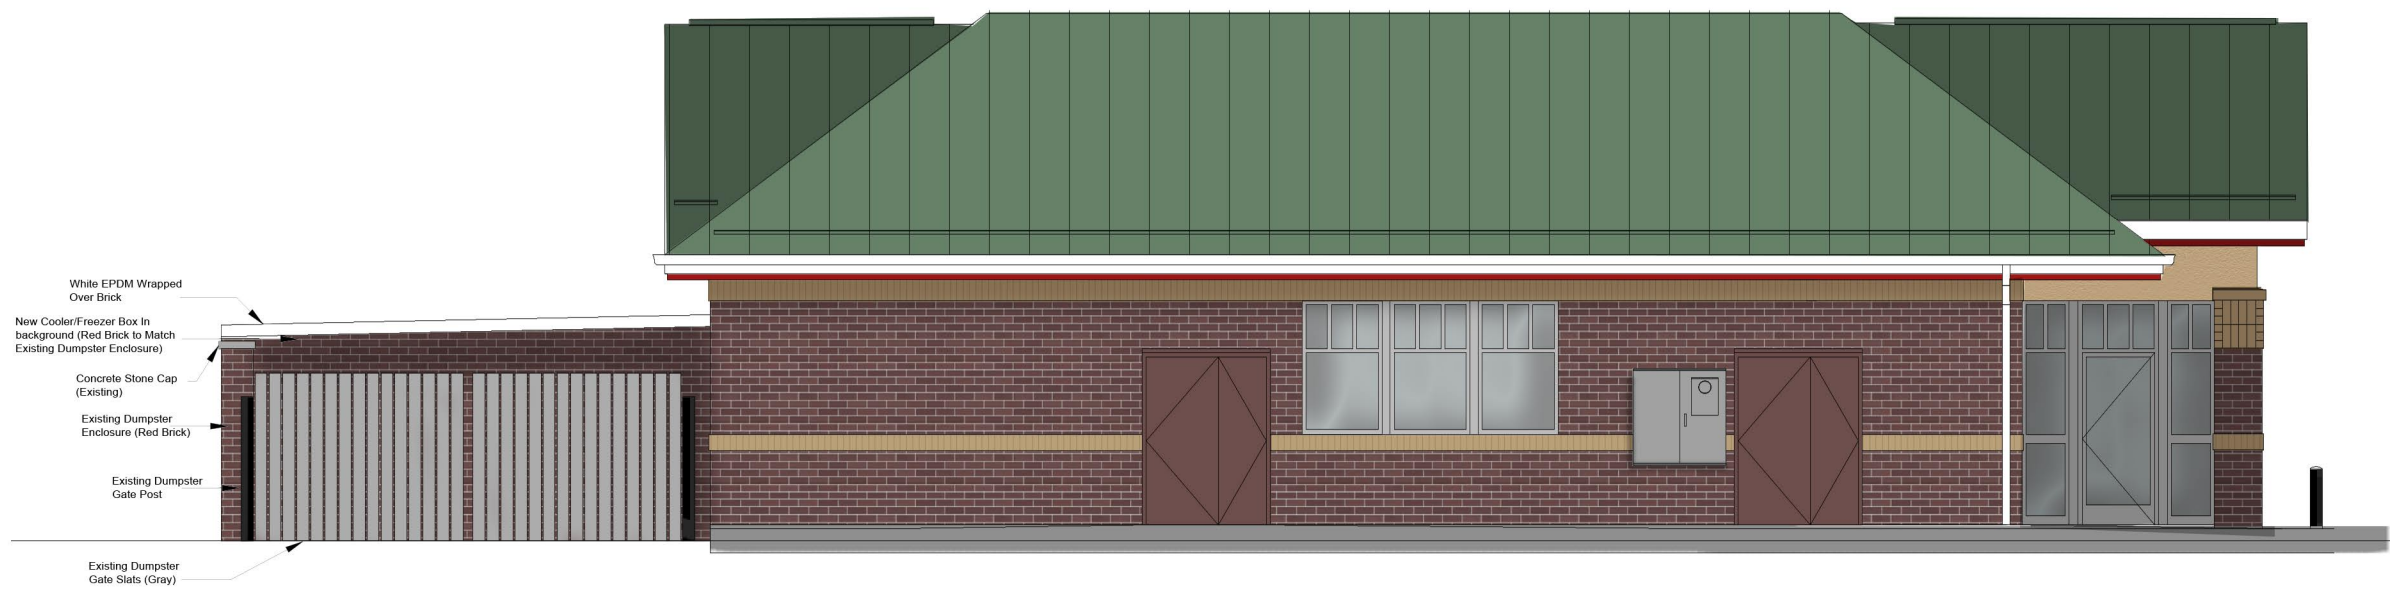

KWIK
TRIP

STORES

KWIK
STAR

STORES

KWIK TRIP, Inc.
P.O. BOX 2107
1626 OAK STREET
LA CROSSE, WI 54602-2107
PH. (608) 781-8988
FAX (608) 781-8960

ELEVATIONS 2	CONVENIENCE STORE #373 MERCHANDISING	
	1809 W. SAINT PAUL AVE. WAUKESHA, WI	
#	DATE	DESCRIPTION
DRAWN BY	X.XXXXX	
SCALE	1/4" = 1'-0"	
PROJ. NO.	0001	
DATE	2019-09-23	
SHEET	373	

NORTH SIDE ELEVATION

1/8" = 1'-0"

SOUTH SIDE ELEVATION

1/8" = 1'-0"