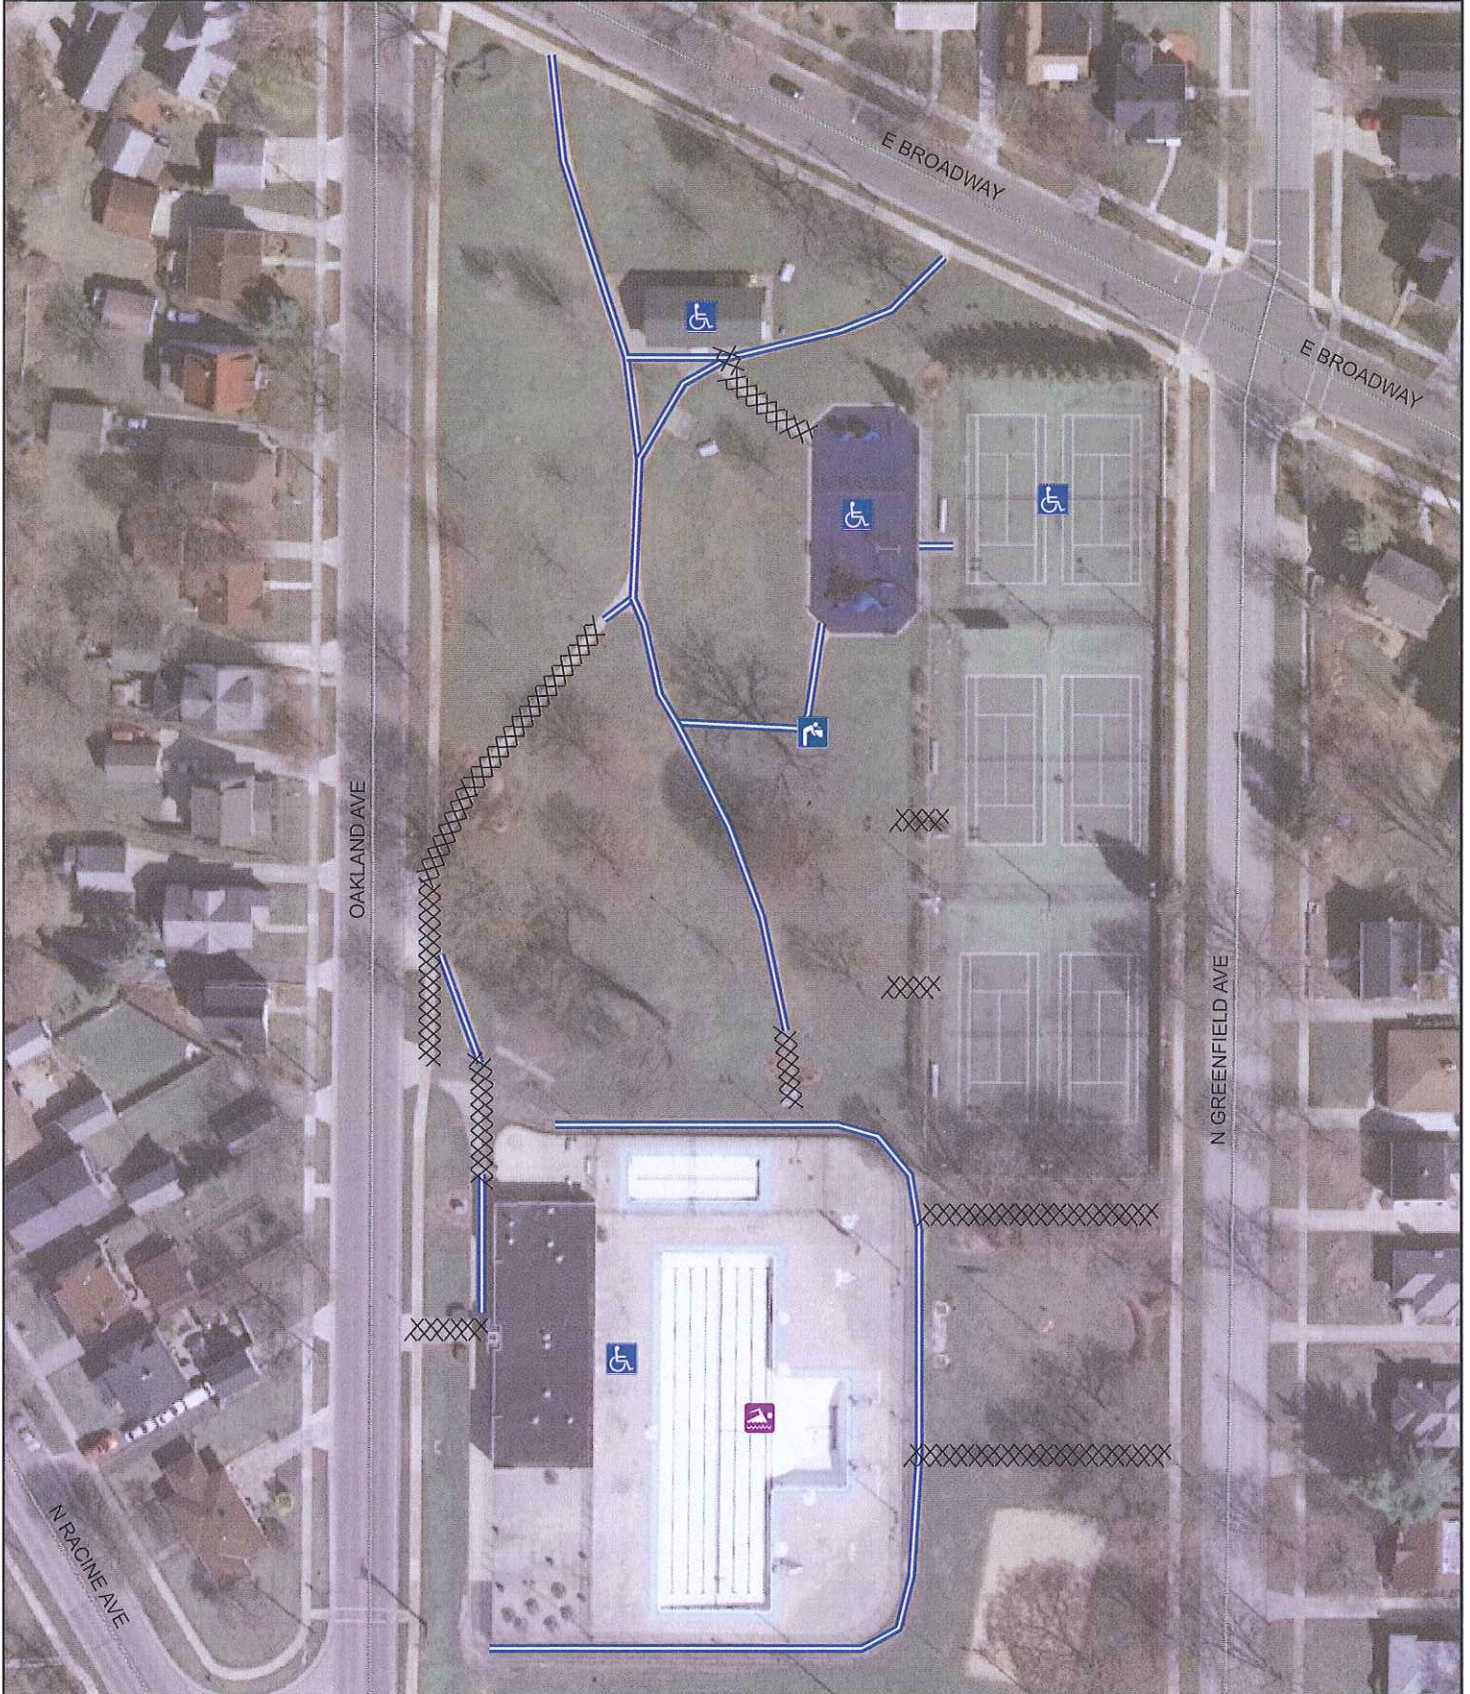

Handicap Accessible

XXXXXX Slope 4+ (Not Accessible)

Drinking Fountain

1:1,500

Shelter
 Playground
 Tennis Court #1
 Pool
 Bathrooms

Buchner Park: ADA

1:1,000

—— Slope 3 or less (Accessible)

— Slope 3 or less (Accessible)

Handicap Accessible

XXXXXX Slope 4+ (Not Accessible)

Drinking Fountain

1:700

Playground
Shelter
Bathrooms

David's Park: ADA

E GARFIELD AVE

S EAST AVE

— Slope 3 or less (Accessible)

Handicap Accessible

XXXXXX Slope 4+ (Not Accessible)

Drinking Fountain

1:950

Playground
Shelter

Bathrooms
Basketball Court