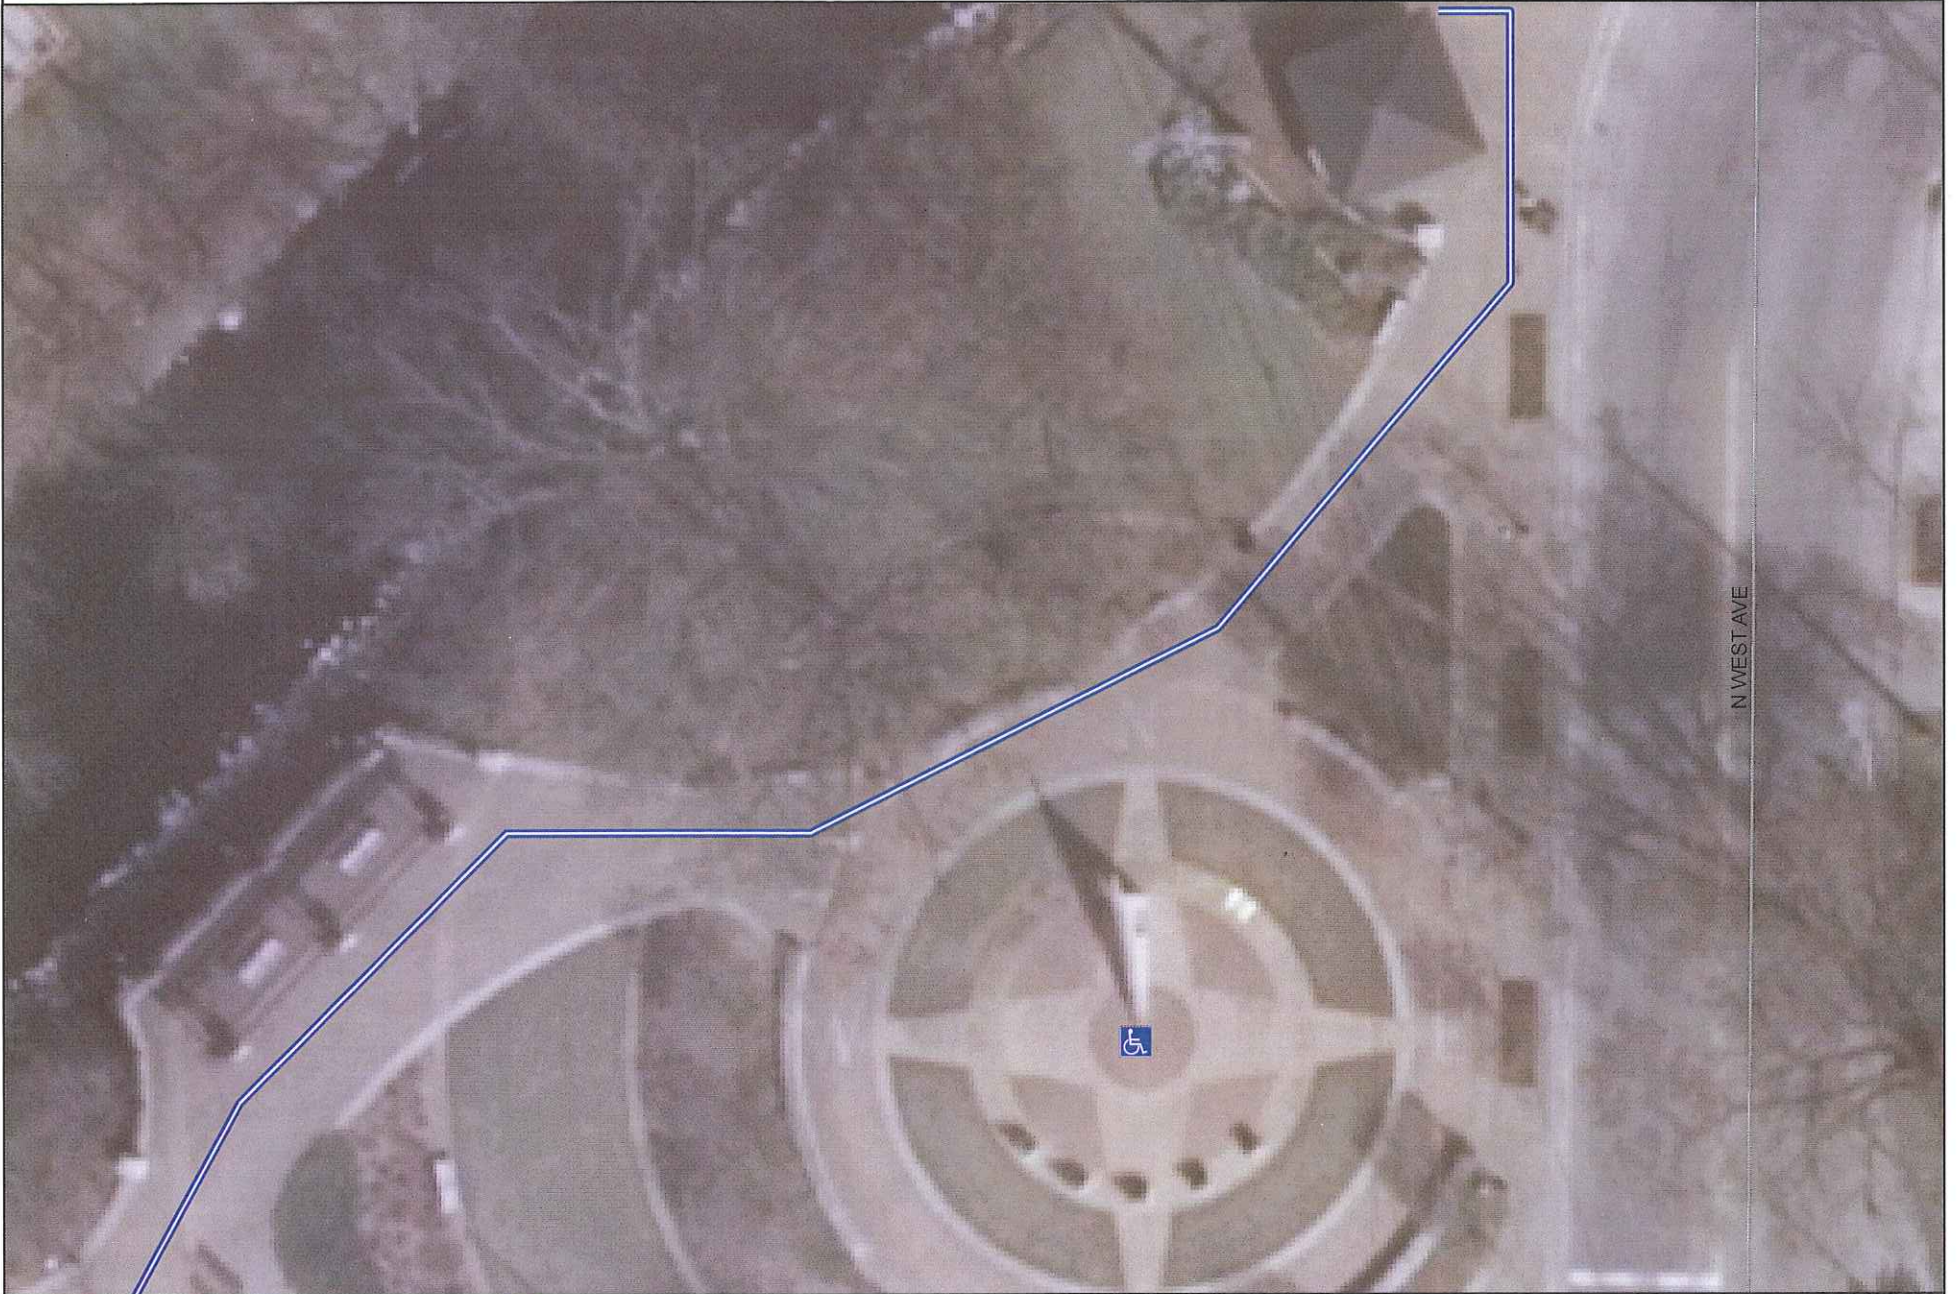

XXXXXX Slope 4+ (Not Accessible)

1:1,200

Playground Shelter

Sentinel Park: ADA

— Slope 3 or less (Accessible)

Handicap Accessible

XXXXXX Slope 4+ (Not Accessible)

Note: Playground is accessible, but initial entrance to path is not

1:200

Path
Memorial

Veteran's Park: ADA

— Slope 3 or less (Accessible)

Handicap Accessible

XXXXXX Slope 4+ (Not Accessible)

1:250

Playground Shelter