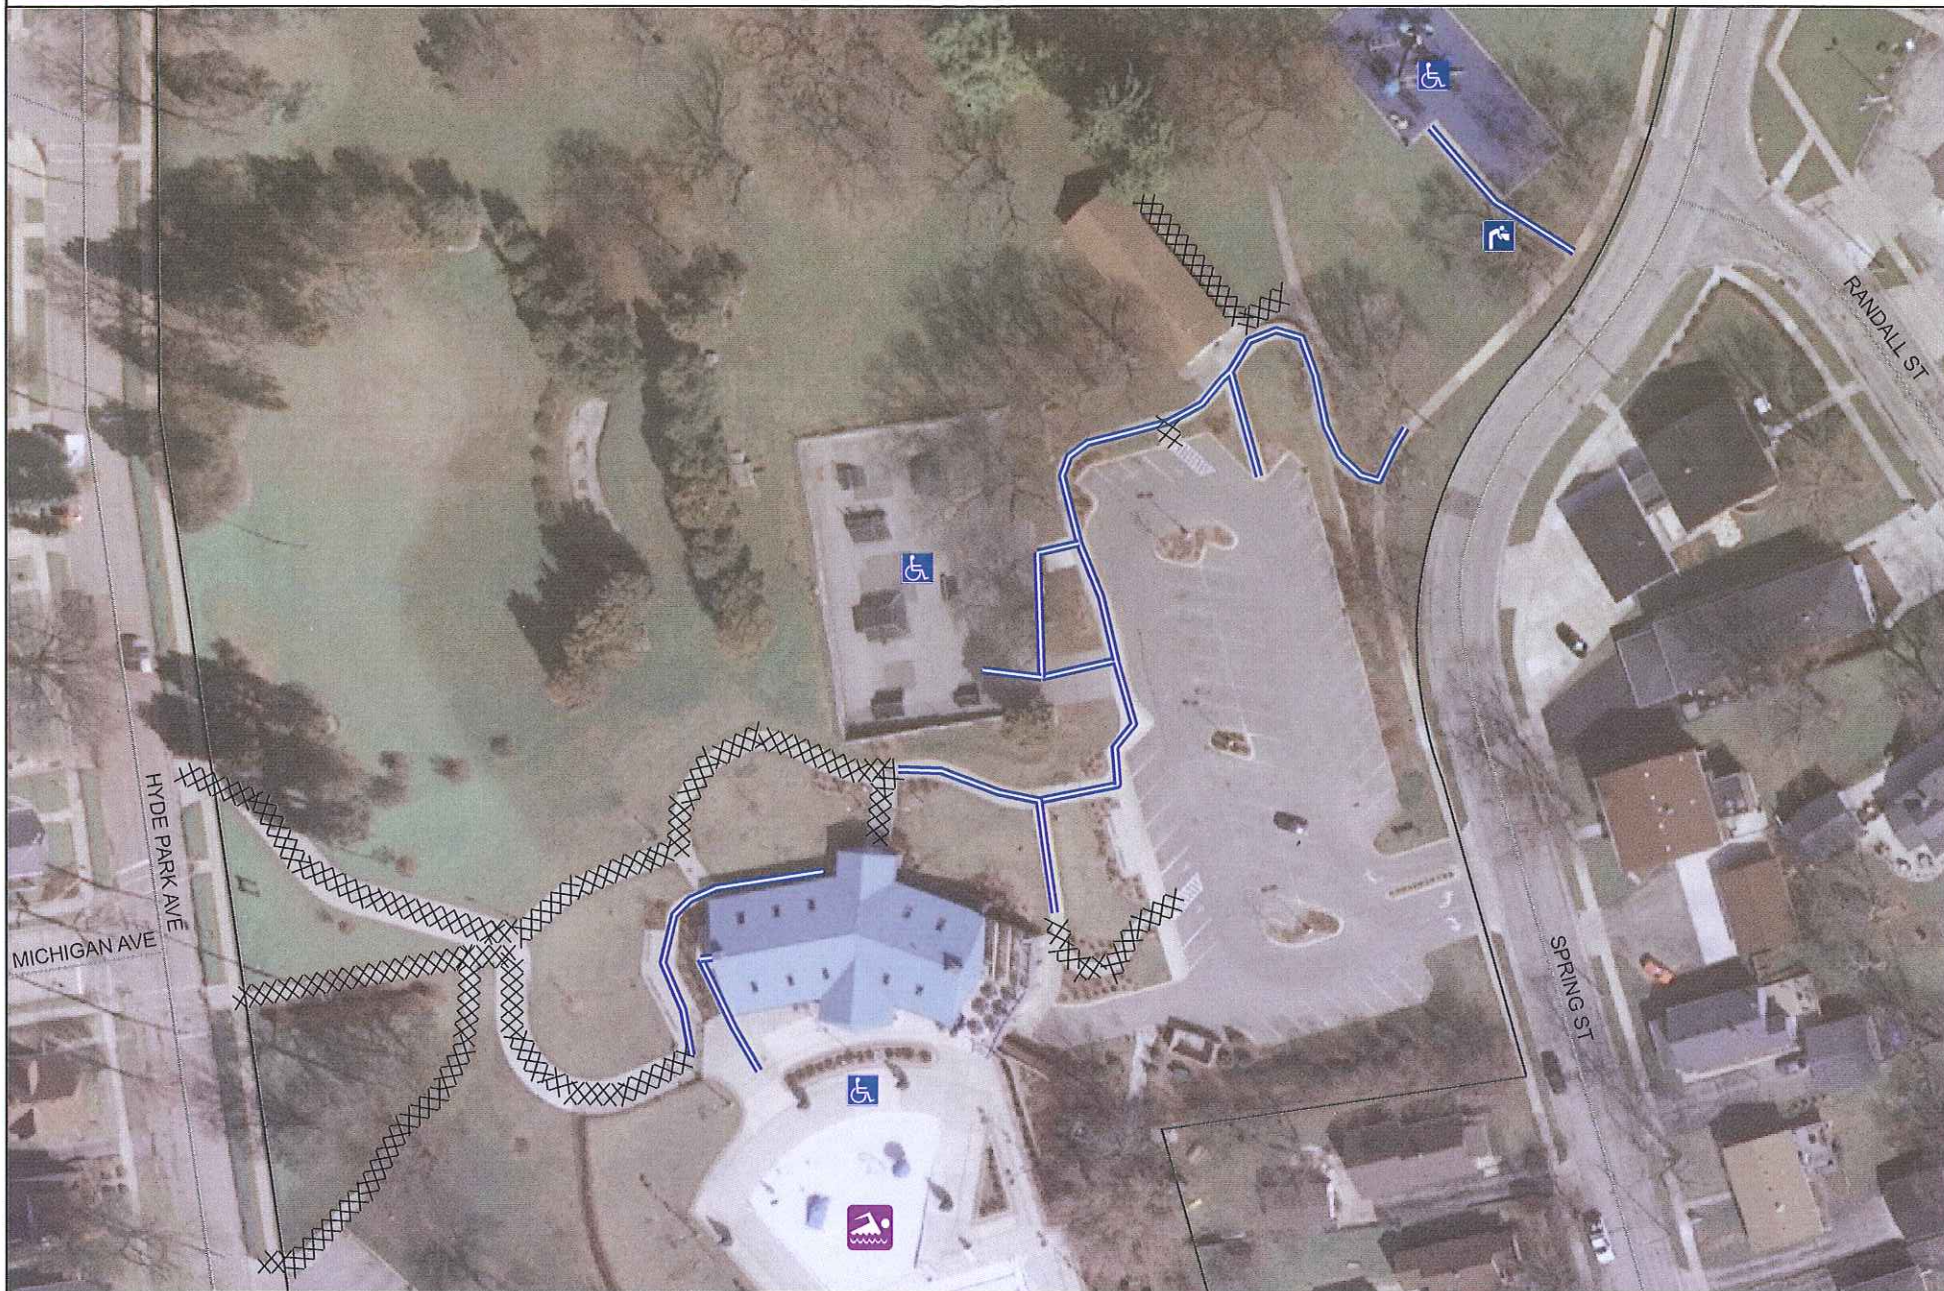

Heyer Park: ADA

1:1,350

—— Slope 3 or less (Accessible) Handicap Accessible

XXXXXX Slope 4+ (Not Accessible)

Playground
Skate Area
Pool

Horeb Springs Park: ADA

— Slope 3 or less (Accessible)

Handicap Accessible

Drinking Fountain

XXXXXX Slope 4+ (Not Accessible)

Pool

Note: Pool is accessible, but path to pool is not

1:900

Tennis Courts
Shelter
Bathrooms

Lowell Park (Tennis Courts and Shelter): ADA

XXXXXX 4+ Slope
(not accessible)