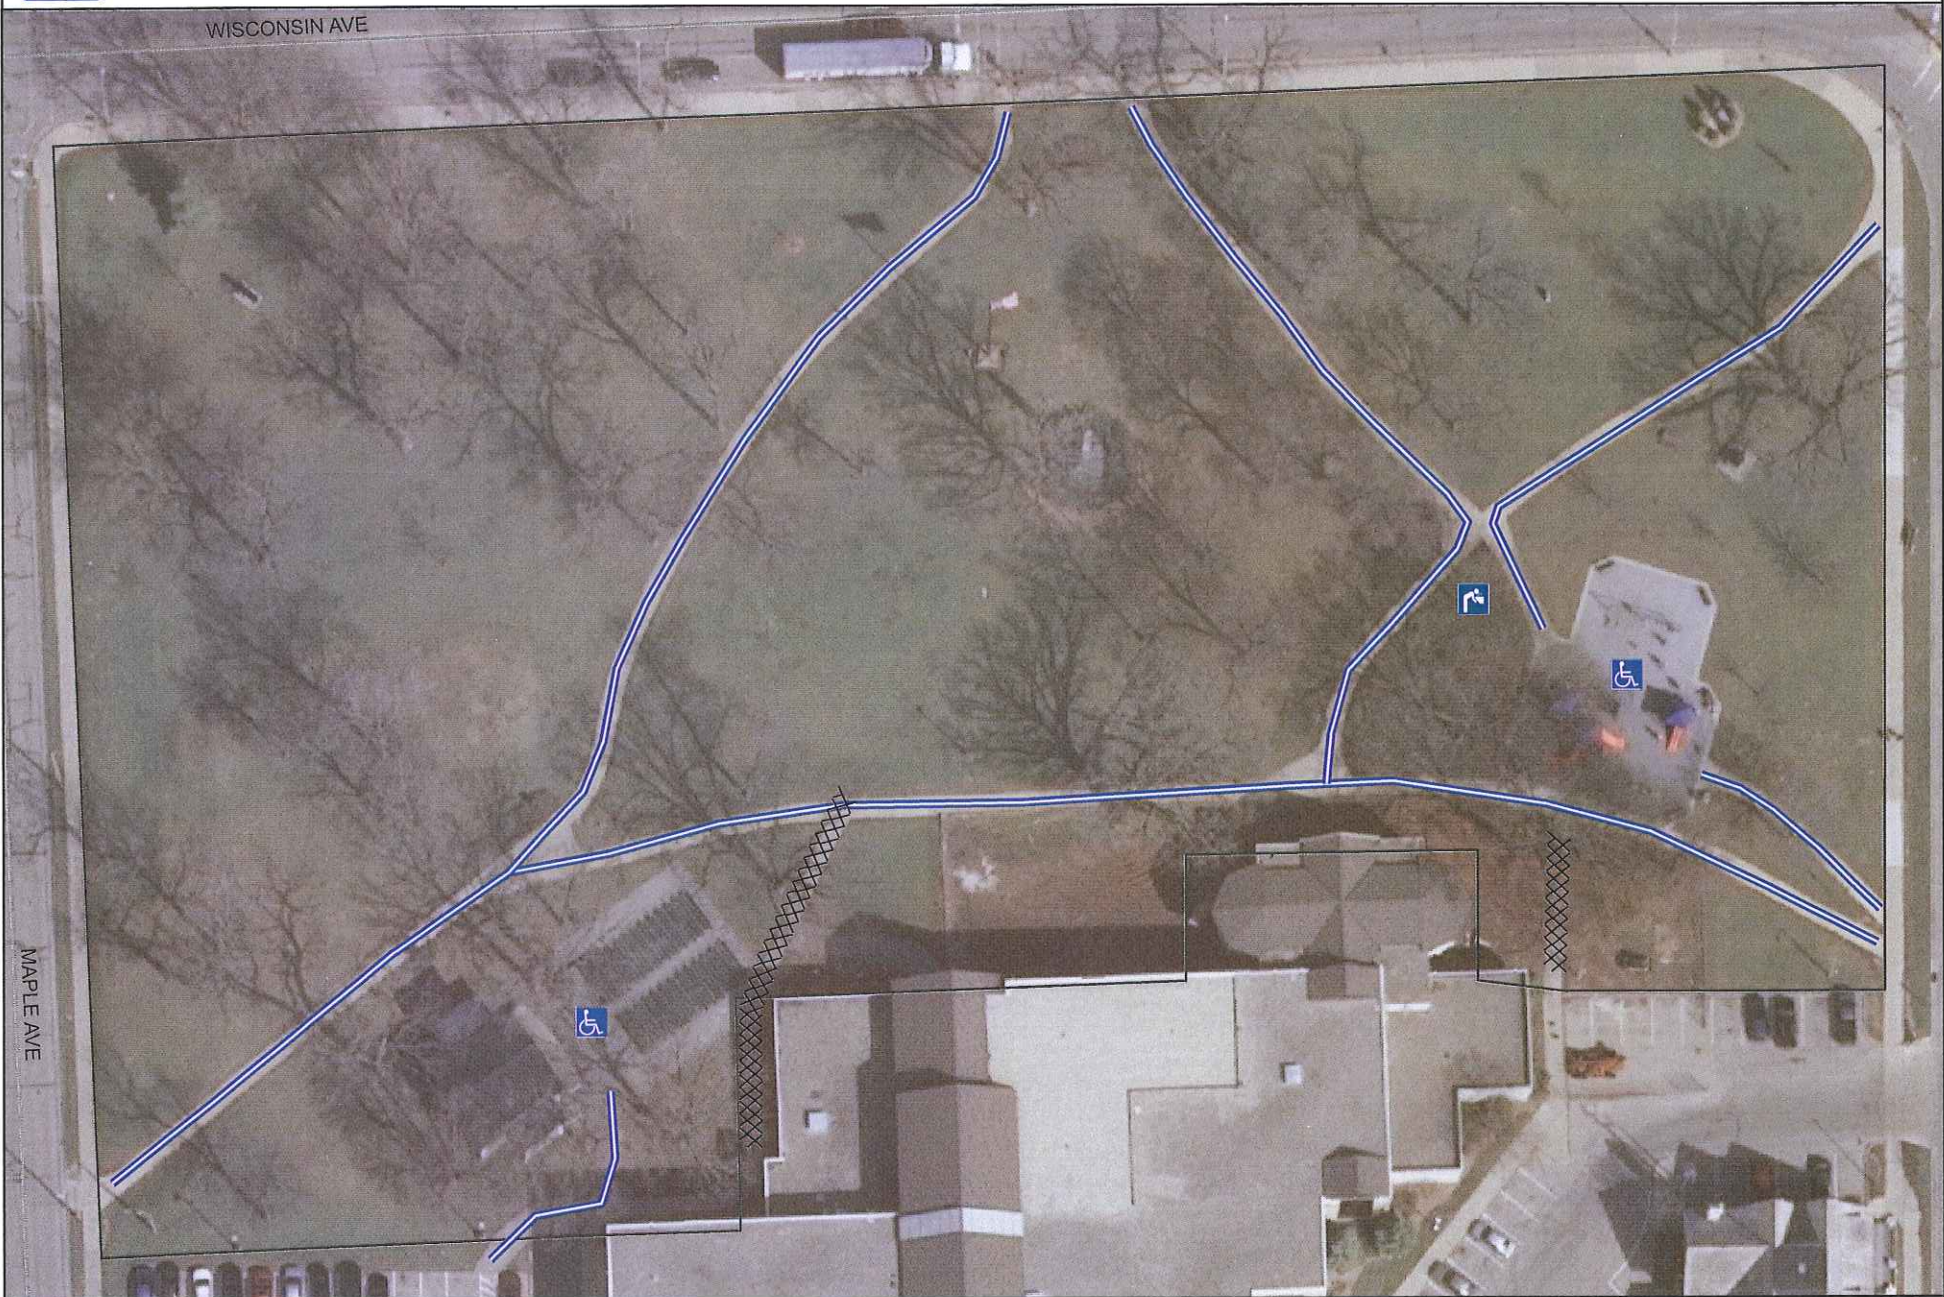

Handicap Accessible

Pool

XXXX Slope 4+ (Not Accessible)

Drinking Fountain

Playground
Les Paul Performance

Cutler Park: ADA

WISCONSIN AVE

MAPLE AVE

— Slope 3 or less (Accessible)

Handicap Accessible

XXXXXX Slope 4+ (Not Accessible)

Drinking Fountain

1:700

Playground
Shelter
Bathrooms

David's Park: ADA

E GARFIELD AVE

S EAST AVE

— Slope 3 or less (Accessible)

Handicap Accessible

XXXXXX Slope 4+ (Not Accessible)

Drinking Fountain

1:950

Playground
Shelter

Bathrooms
Basketball Court

 Drinking Fountain

1:616

Playground

Fox River Parkway South: ADA

— Slope 3 or less (Accessible)

Handicap Accessible

XXXXXX Slope 4+ (Not Accessible)

Drinking Fountain