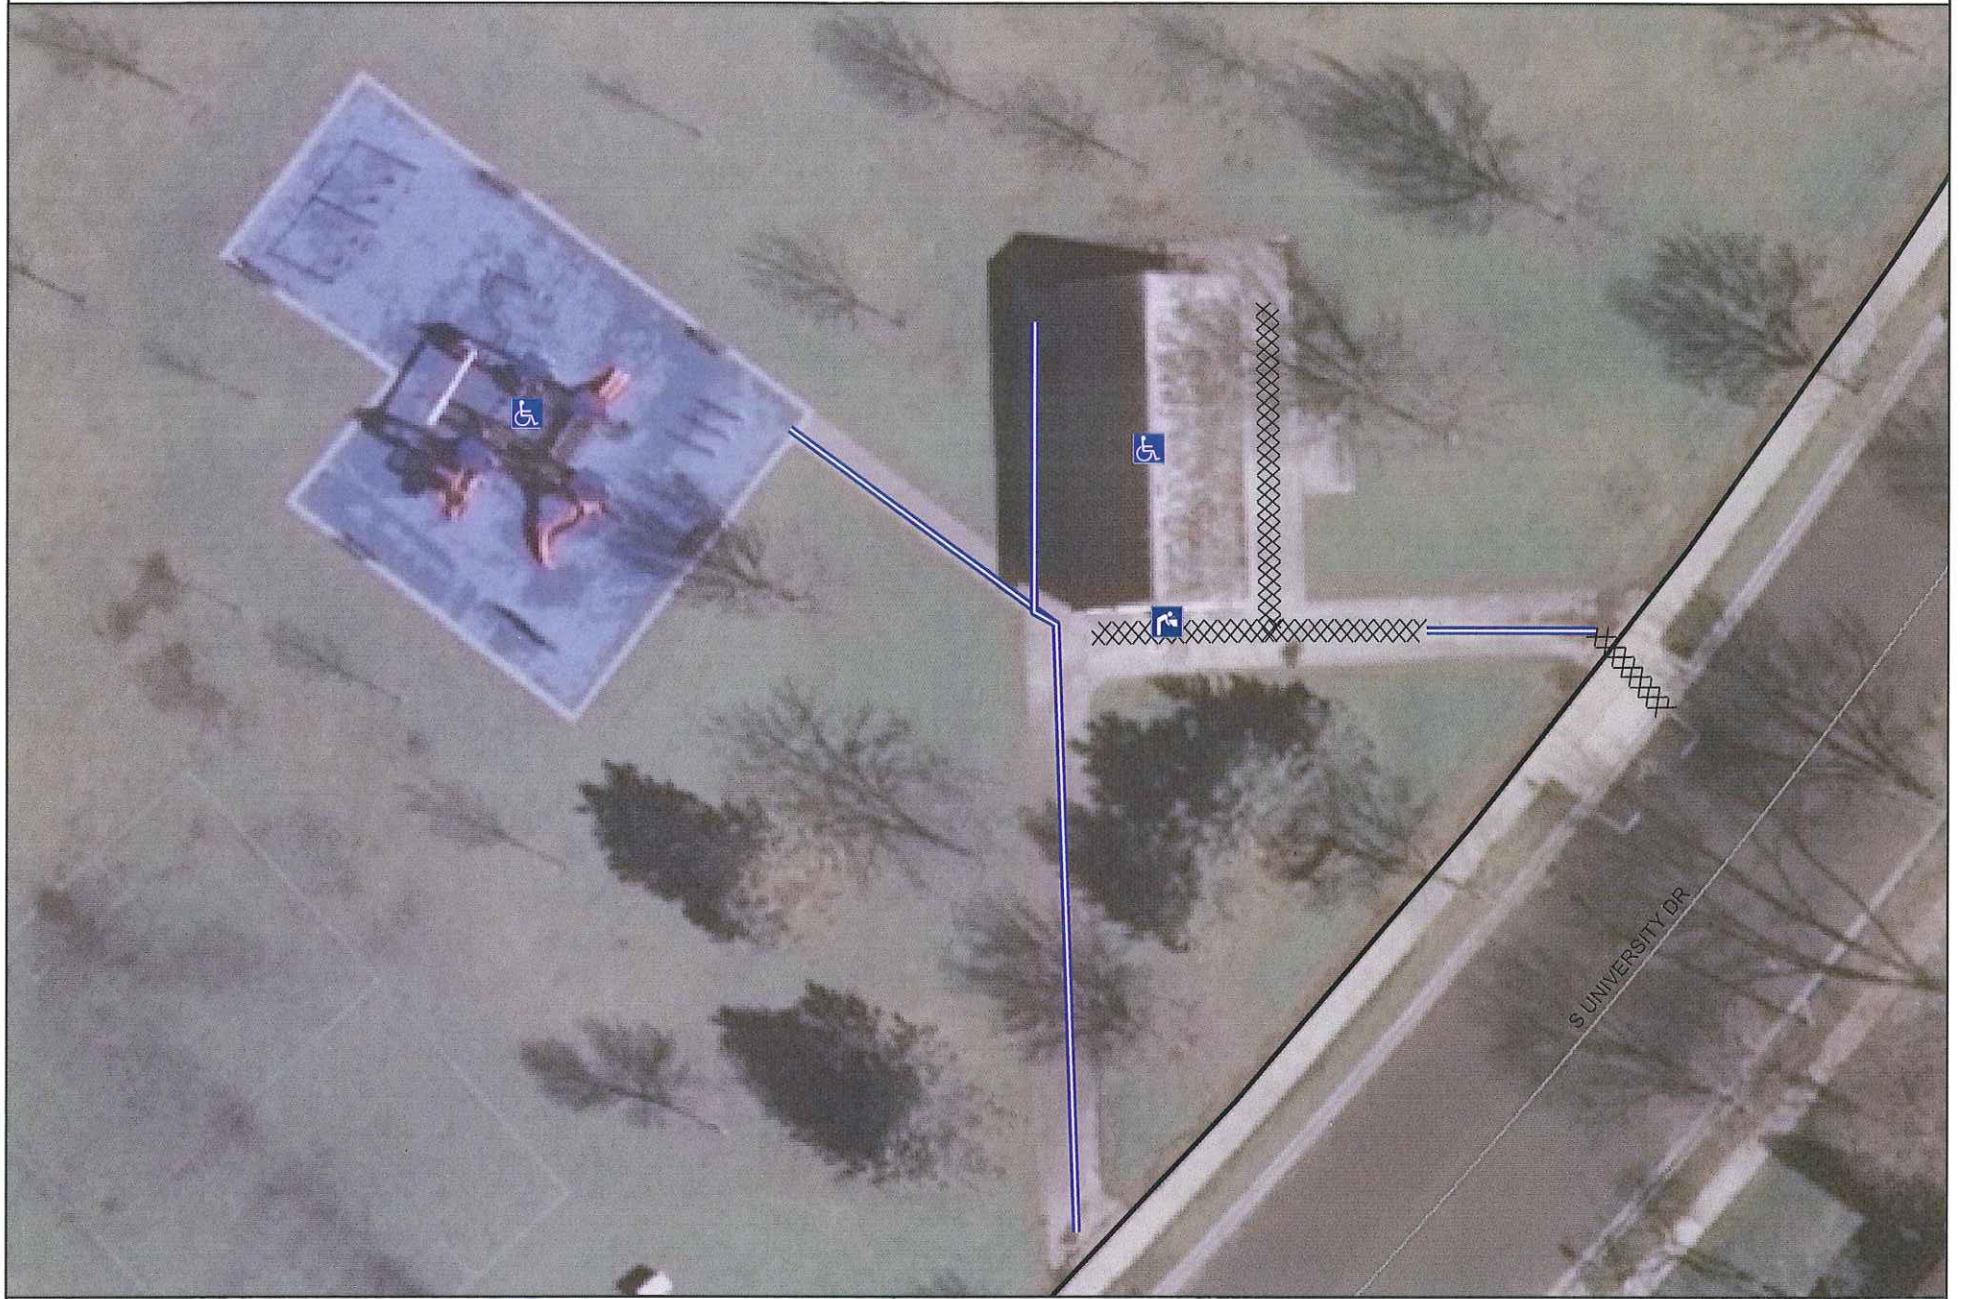

— ADA Route

Drinking Fountain

Tennis Courts

Lowell Park(Tennis): ADA

— Slope 3 or less (Accessible)

Handicap Accessible

XXXXXX Slope 4+ (Not Accessible)

1:500

Playground Shelter

Merrill Crest Park: ADA

— Slope 3 or less (Accessible)

Handicap Accessible

XXXXXX Slope 4+ (Not Accessible)

Drinking Fountain

1:350

Playground