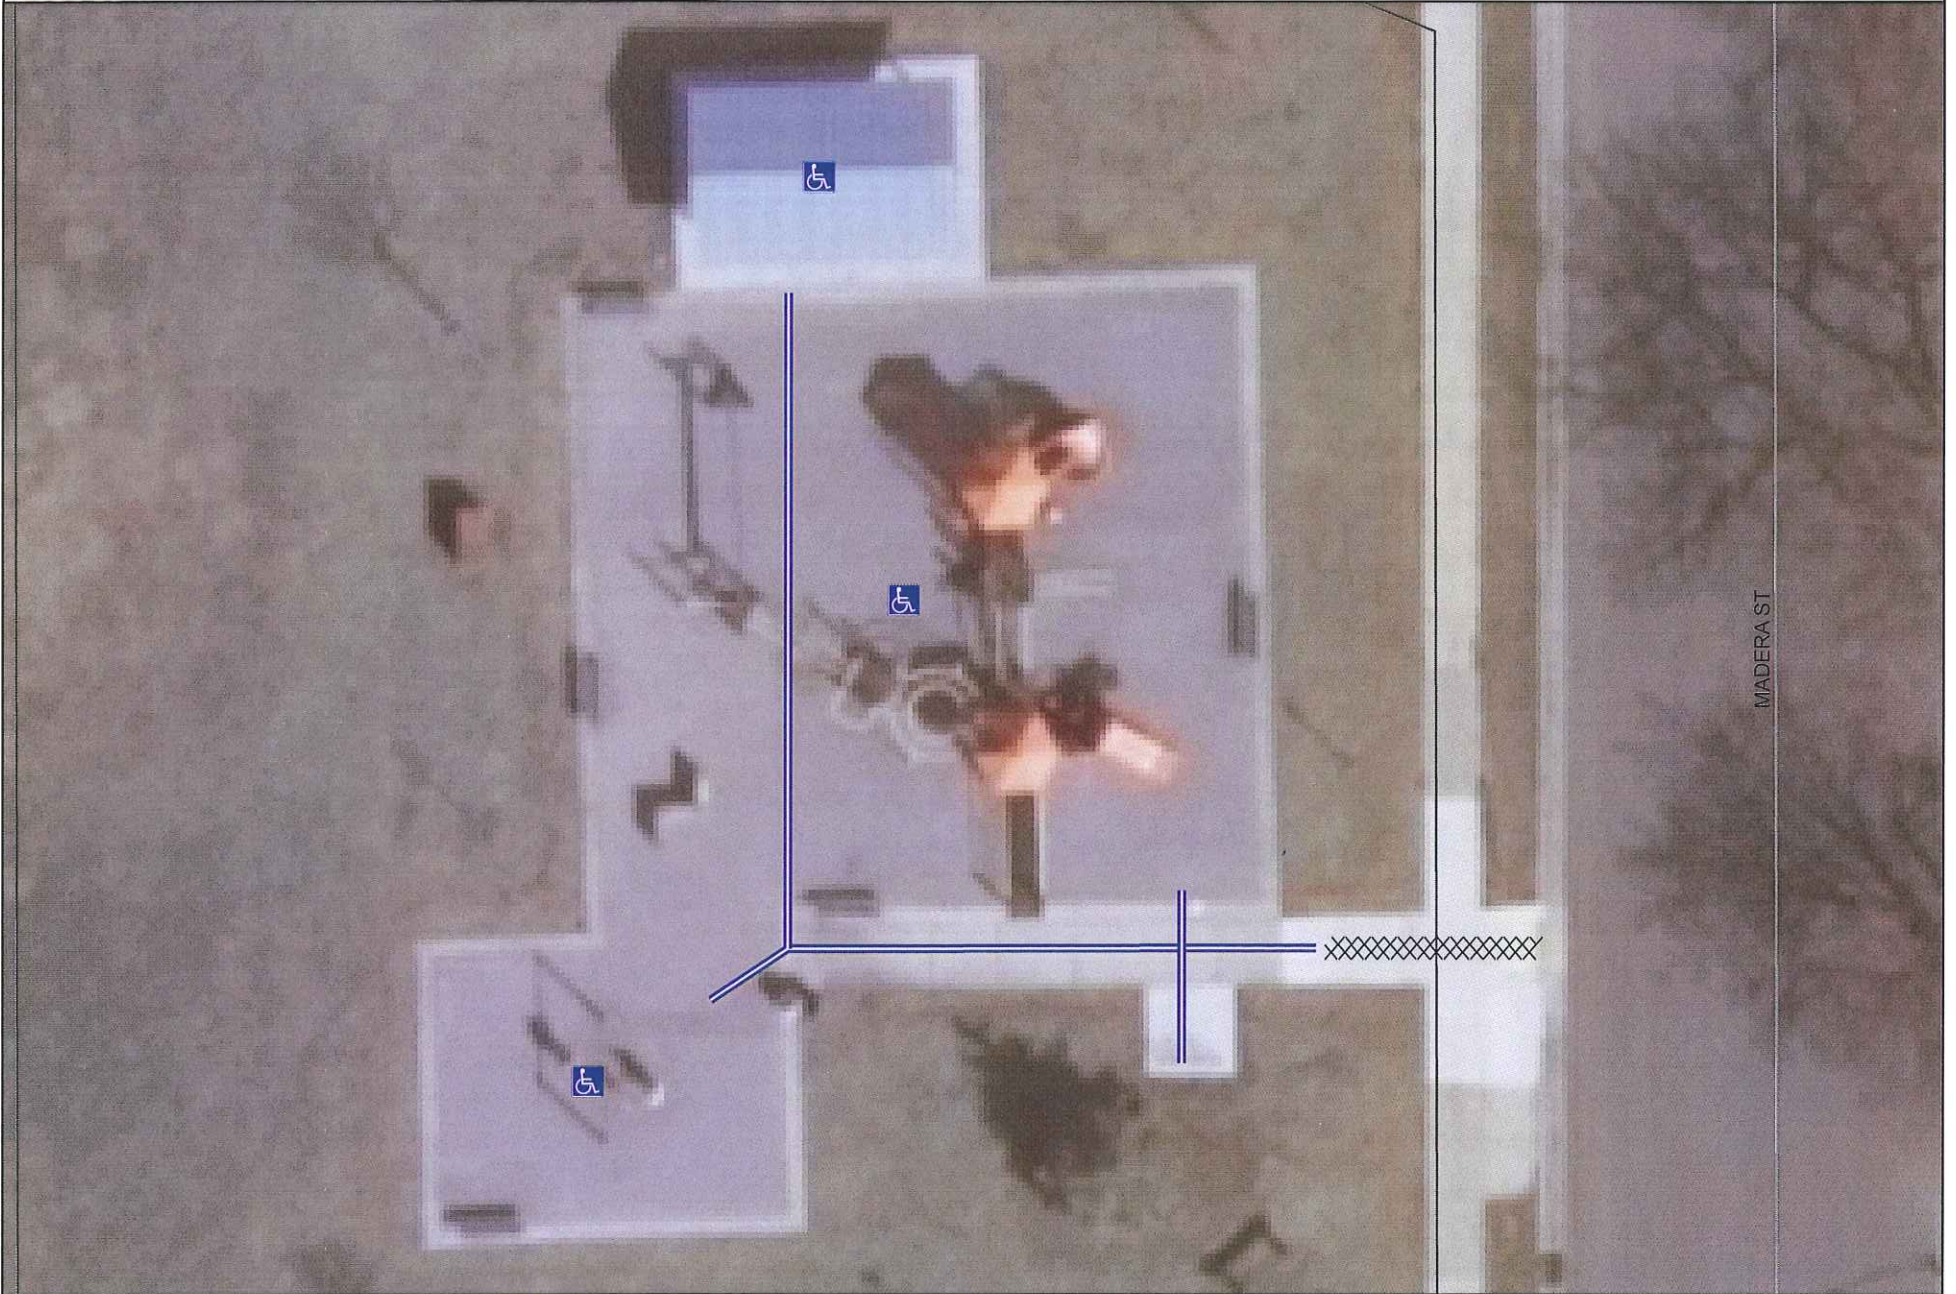

XXXXXX Slope 4+ (Not Accessible)

1:1,200

Playground Shelter

Sentinel Park: ADA

— Slope 3 or less (Accessible)

Handicap Accessible

XXXXXX Slope 4+ (Not Accessible)

Note: Playground is accessible, but initial entrance to path is not

1:200

Path
Memorial

Veteran's Park: ADA

— Slope 3 or less (Accessible)

Handicap Accessible

XXXXXX Slope 4+ (Not Accessible)

1:250

Playground Shelter