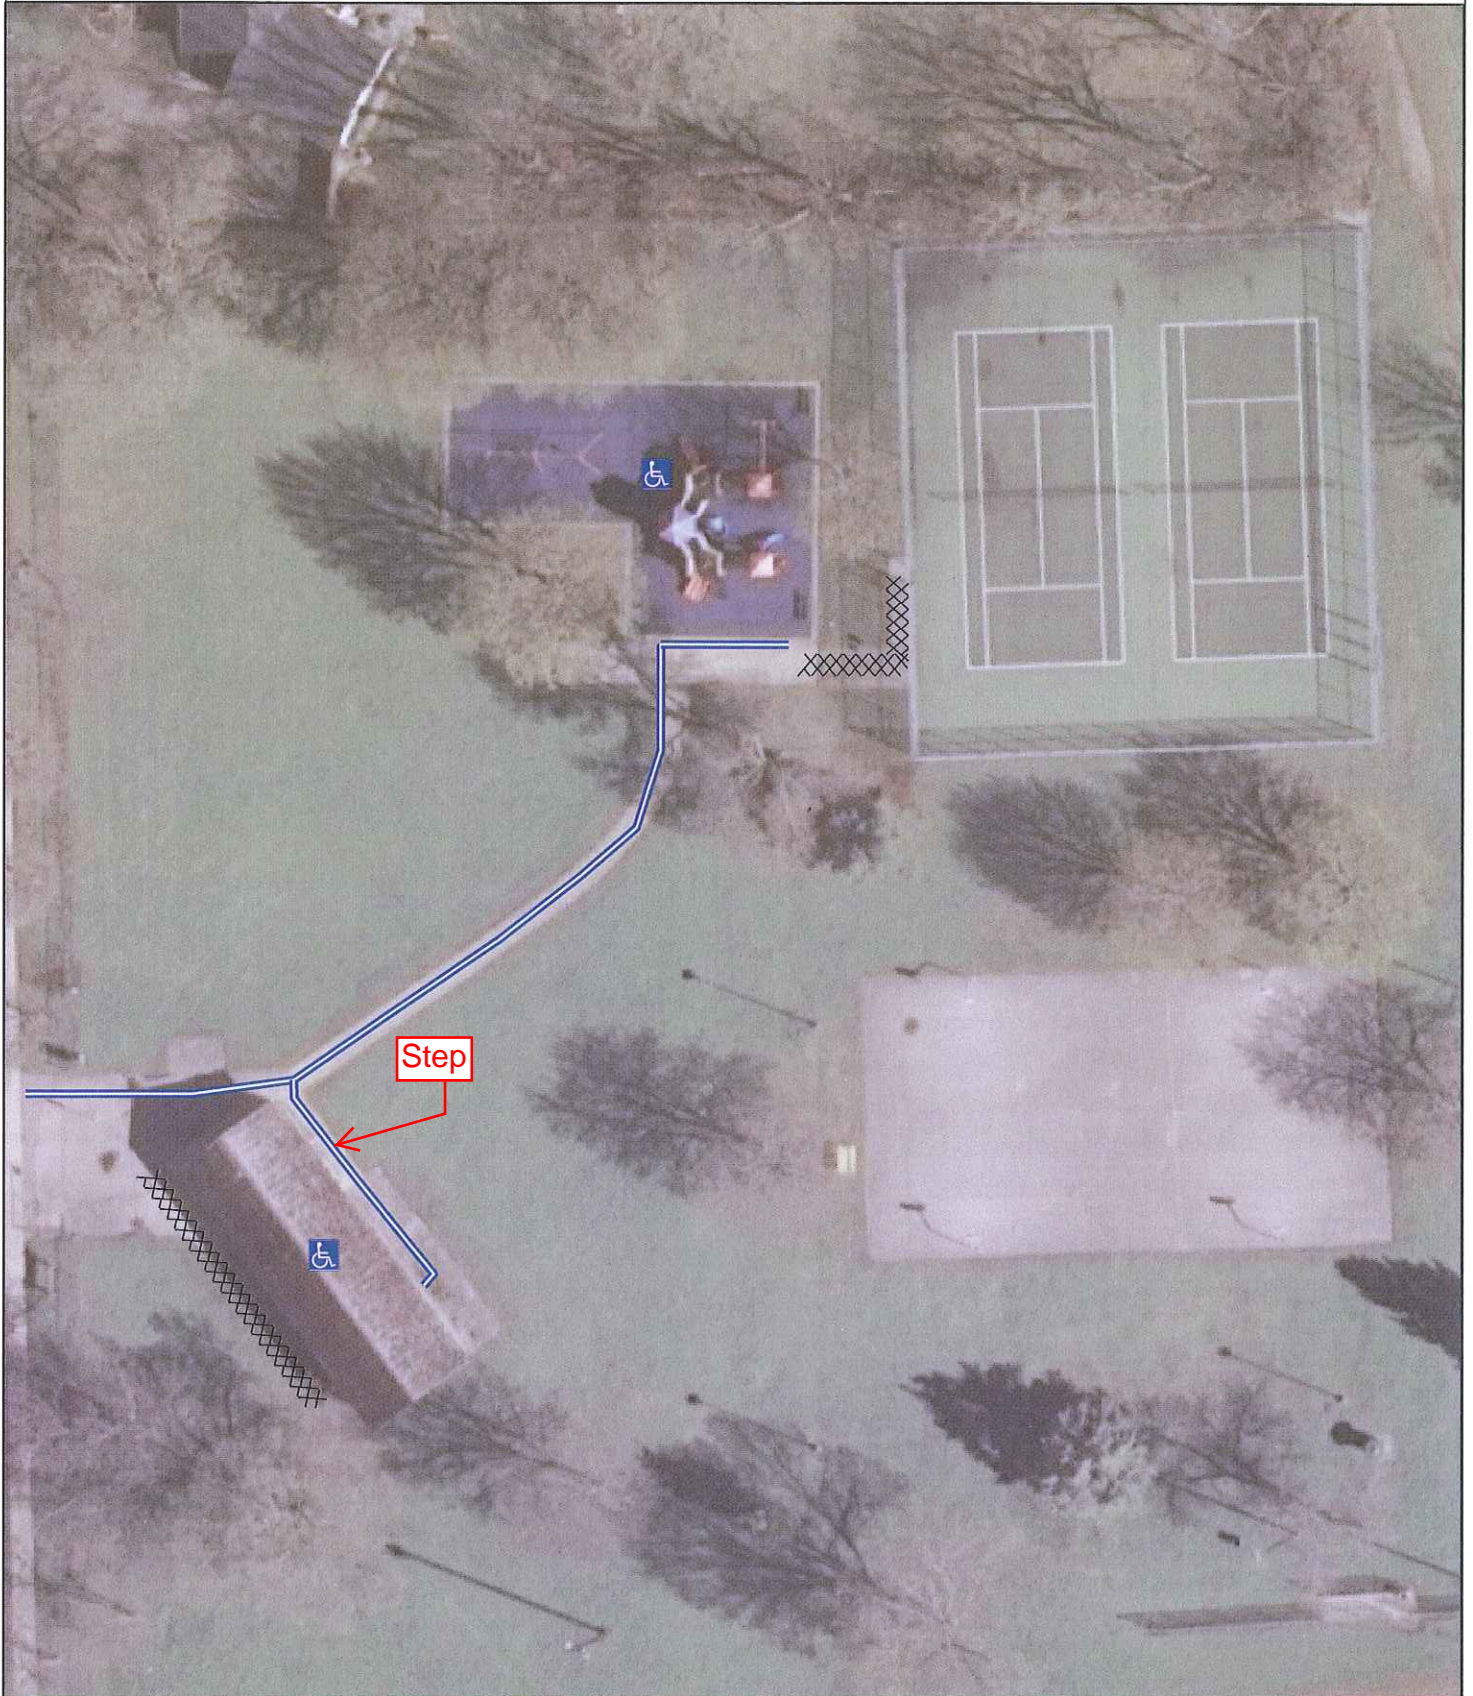

 Drinking Fountain

1:616

Playground

Fox River Parkway South: ADA

— Slope 3 or less (Accessible)

Handicap Accessible

XXXXXX Slope 4+ (Not Accessible)

Drinking Fountain

1:500

Playground
Shelter
Paths

Garden
Rotary Building

Frame Park: ADA

Map 1

1:2,000

 Slope 3 or less (Accessible)
  Handicap Accessible
 Slope 4+ (Not Accessible)

— Slope 3 or less (Accessible) ♿ Handicap Accessible
XXXXXX Slope 4+ (Not Accessible)

Playground

Greenway Terrace Park: ADA

— Slope 3 or less (Accessible)

Handicap Accessible

XXXXXX Slope 4+ (Not Accessible)

Note: Playground is accessible, but initial entrance to path is not

0 5 10 20 30 40 Feet