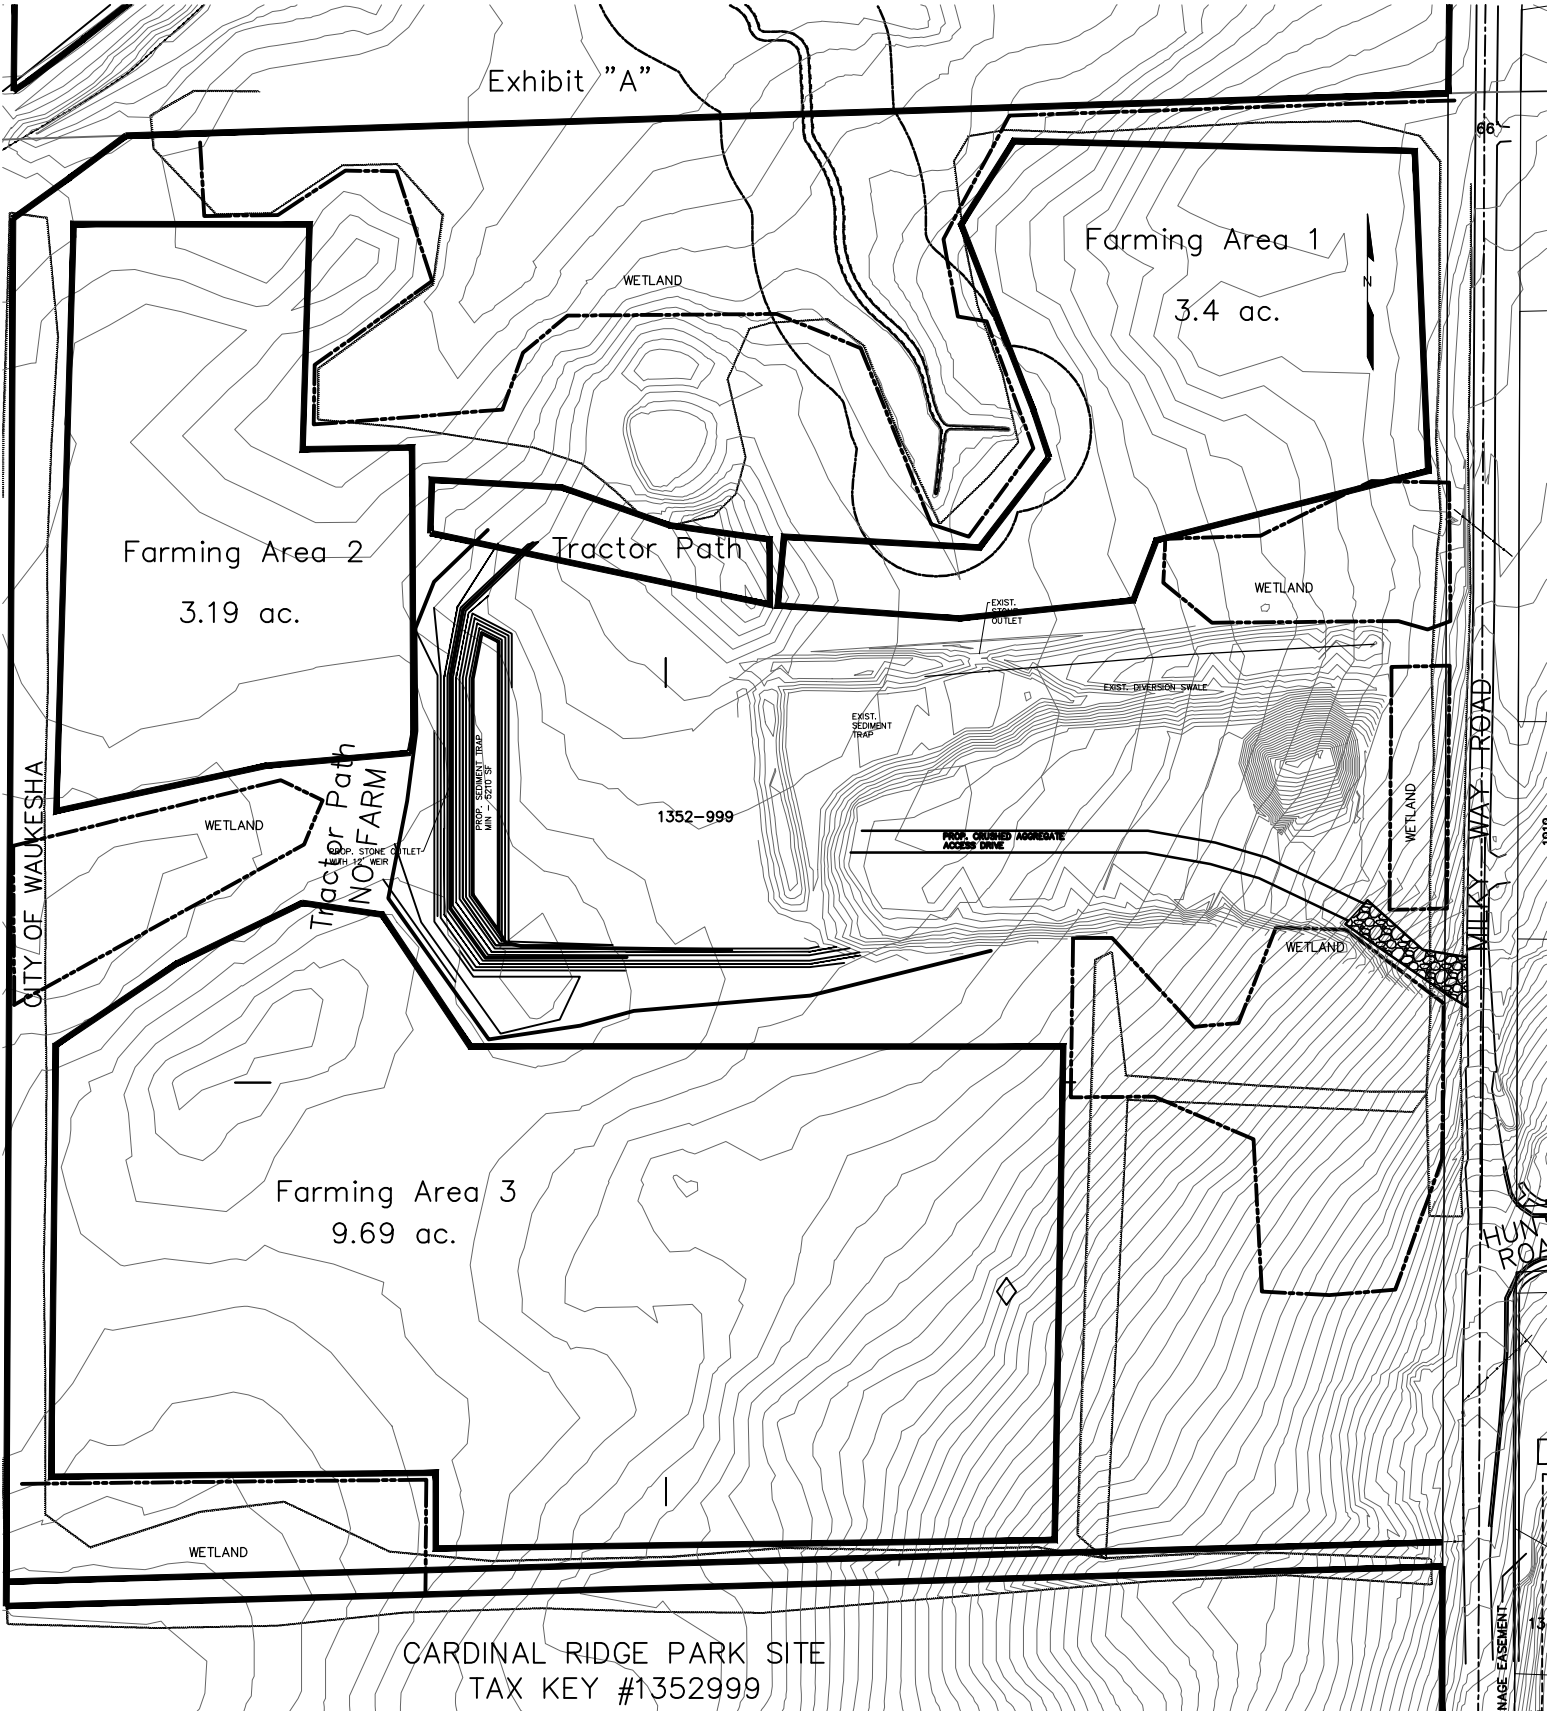

Exhibit "A"

Farming Area 2
3.19 ac.

Farming Area 1
3.4 ac.

Farming Area 3
9.69 ac.

CARDINAL RIDGE PARK SITE
TAX KEY #1352999