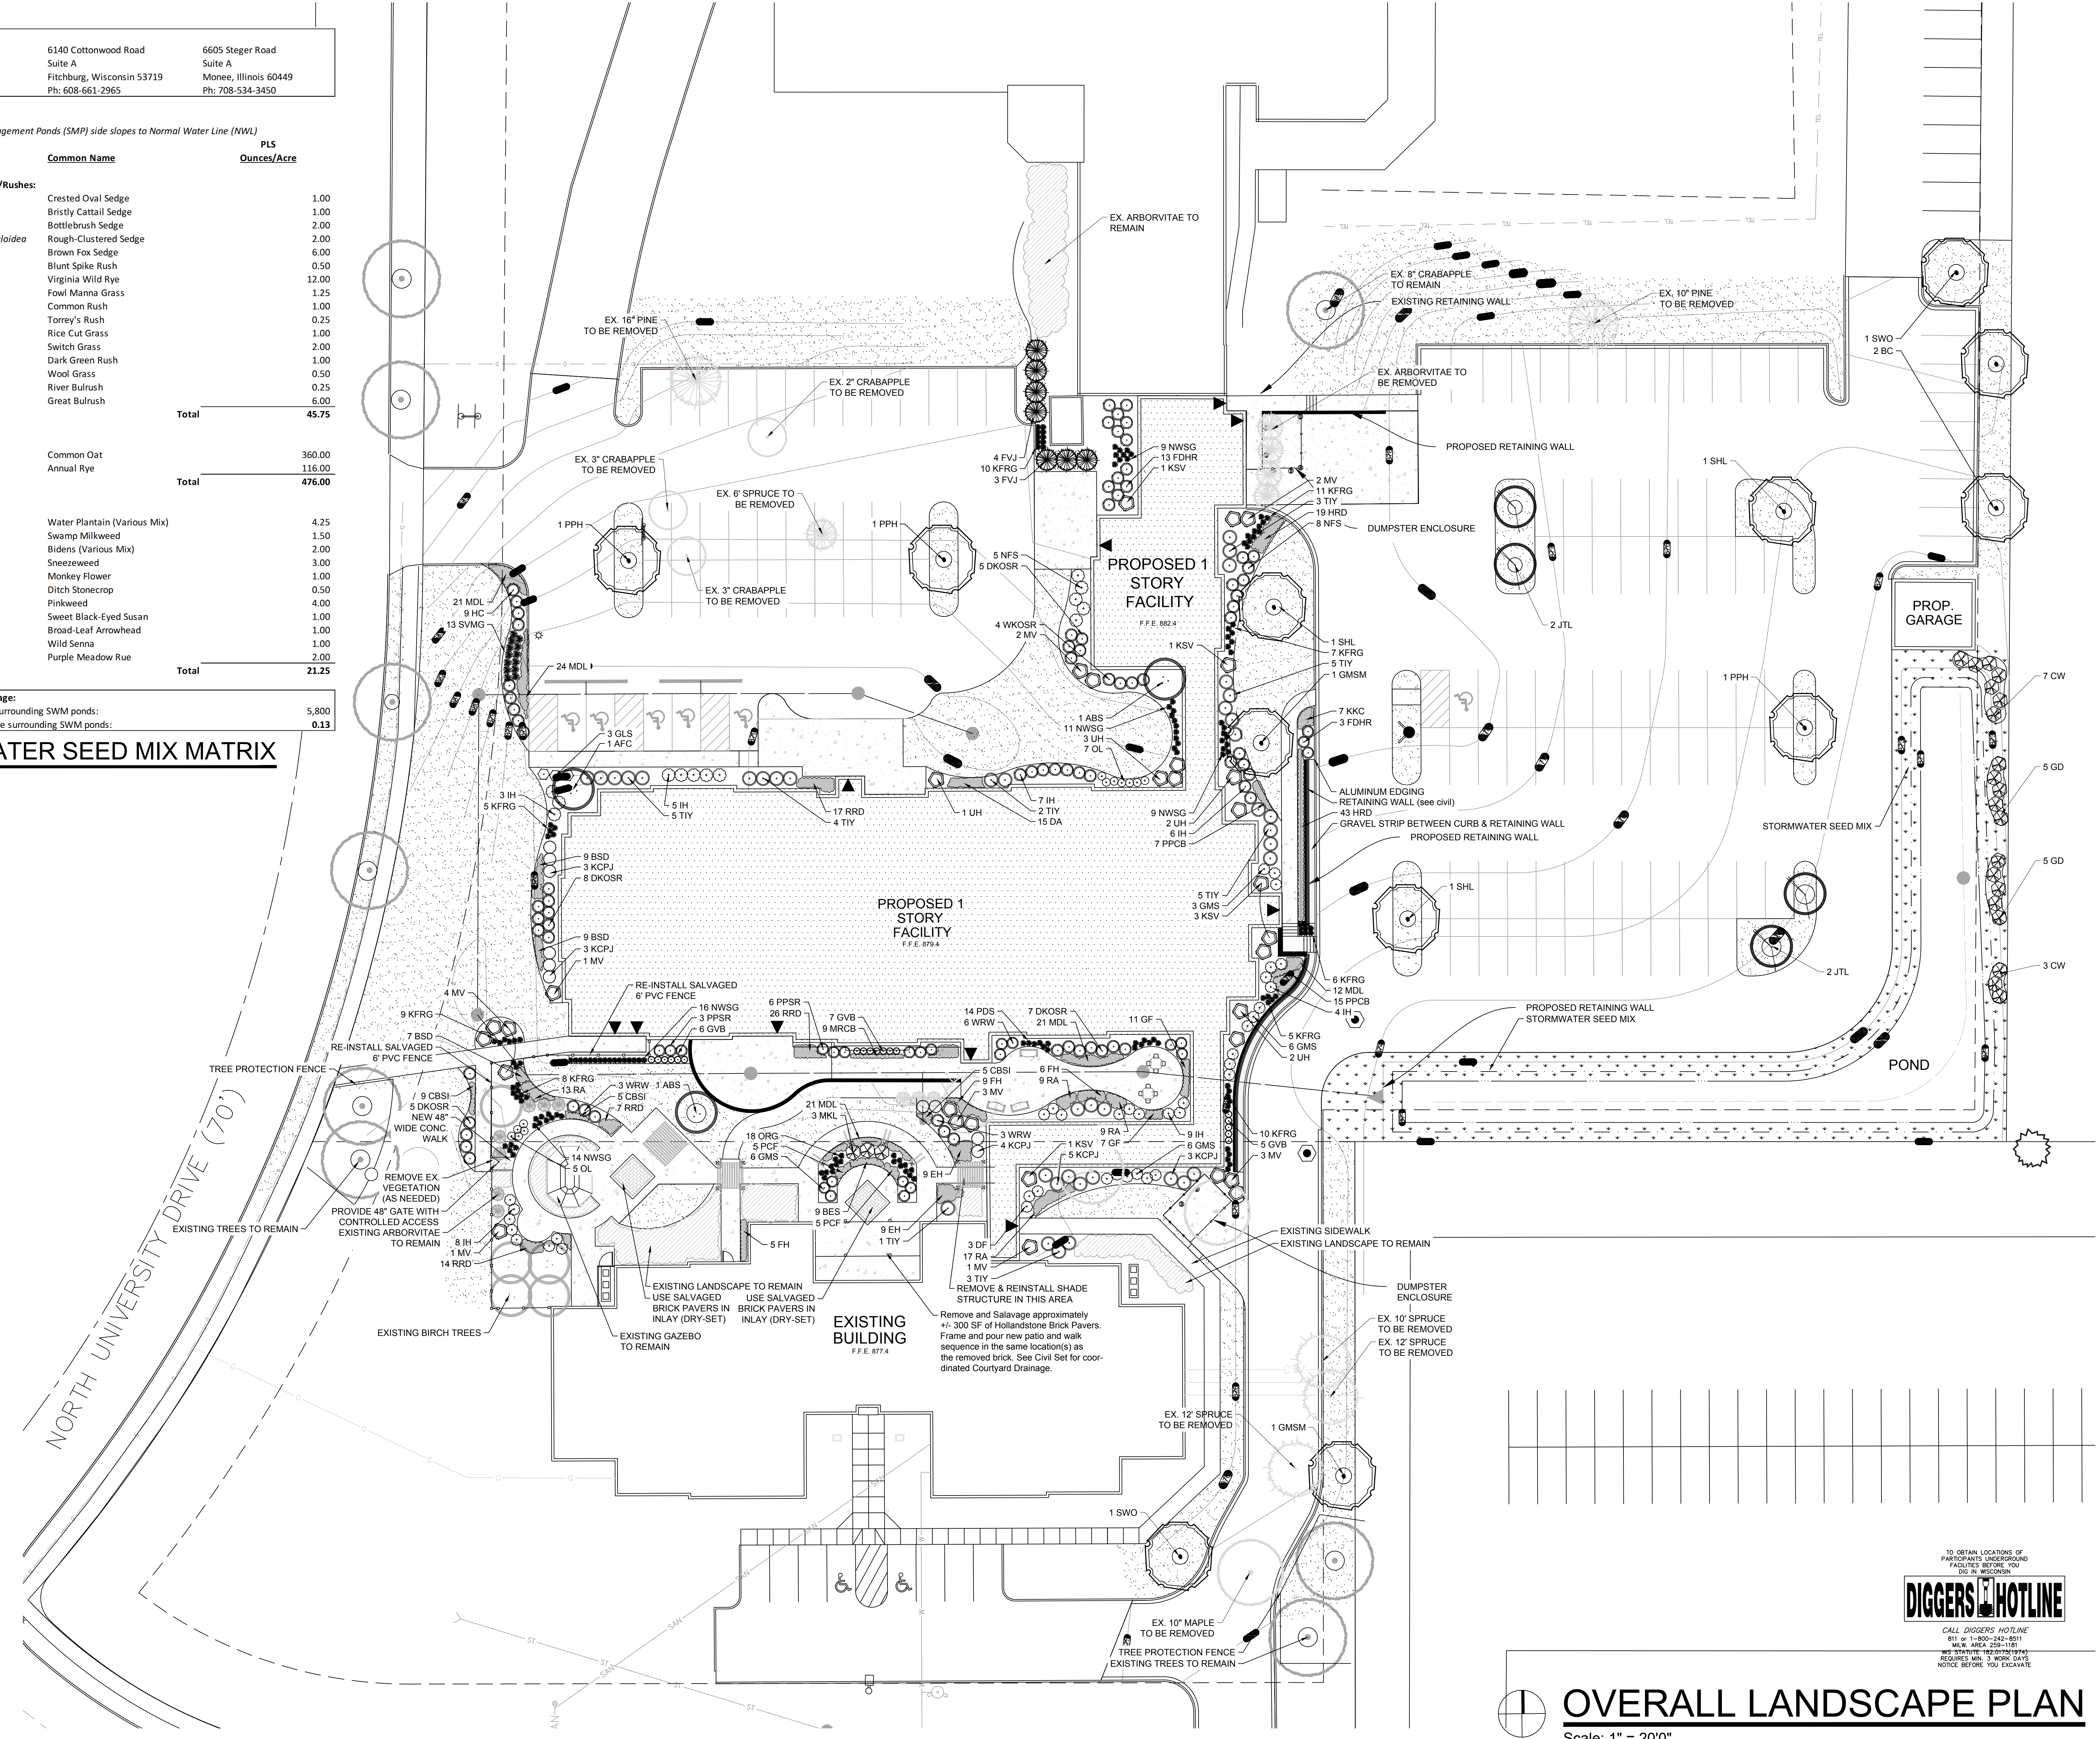

Forbs:	Common Name	PLS	Ounces/Acre
<i>Alisma spp.</i>	Water Plantain (Various Mix)		4.25
<i>Asclepias incarnata</i>	Swamp Milkweed		1.50
<i>Bidens spp.</i>	Bidens (Various Mix)		2.00
<i>Helianthus autumnale</i>	Sneezeweed		3.00
<i>Mimulus ringens</i>	Monkey Flower		1.00
<i>Penthorum sedoides</i>	Ditch Stonewort		0.50
<i>Polygonum pennsylvanicum</i>	Pinkweed		4.00
<i>Rudbeckia subtomentosa</i>	Sweet Black-Eyed Susan		1.00
<i>Sagittaria latifolia</i>	Broad-Leaf Arrowhead		1.00
<i>Senna hebecarpa</i>	Wild Senna		1.00
<i>Thalictrum dasycarpum</i>	Purple Meadow Rue		2.00
Total			21.25

Approximate area of coverage:	
Total area (SF) of coverage surrounding SWM ponds:	5,800
Total area (acres) of coverage surrounding SWM ponds:	0.13

STORMWATER SEED MIX MATRIX

1. **ORNAMENTAL GRASSES**
2. KFRG Karl Foerster Feather Reed Grass
   - ORG Overdam Feather Reed Grass
   - SVMG Silver Variegated Maidengrass
   - NWSG Northwind Switch Grass
   - PDS Prairie Dropseed

PLANT ABBREVIATION KEY

1. **HERBACEOUS PERENNIALS**
2. DA Deutschland Astilbe (White)
   - RA Rhineland Astilbe (Pink)
   - GF Ghost Fern
   - PCF Magnus Purple Coneflower
   - HRD Happy Returns Daylily
   - RRD Rosy Returns Daylily
   - MDL Catherine Woodbury Daylily (Soft Pink)
   - MDL Hyperion Daylily (Lemon Yellow)
   - MDL Summer Wine Daylily (Maroon)
   - MRCB Midnight Rose Coralbells
   - PPCB Palace Purple Coralbells
   - FH Francee Hosta
   - EH Elegans Bigleaf Hosta
   - CBSI Caesars' Brother Siberian Iris
   - BSD Becky Shasta Daisy
   - OL Othello Ligularia
   - KKC Dwarf Catmint
   - BES Black-eyed Susan

HELLER & ASSOCIATES, LLC
LANDSCAPE ARCHITECTURE

One Redwood Court
Racine, Wisconsin 53402
ph 262.639.9733
fx 262.639.9737
david@wdavidheller.com

DIGGERS HOTLINE

CALL DIGGERS HOTLINE
811 or 1-800-424-8811
MUN. AREA 209-1181
NEEDS MIN. 3 WORK DAYS
NOTICE BEFORE YOU DIG ANY

OVERALL LANDSCAPE PLAN
Scale: 1" = 20'0"