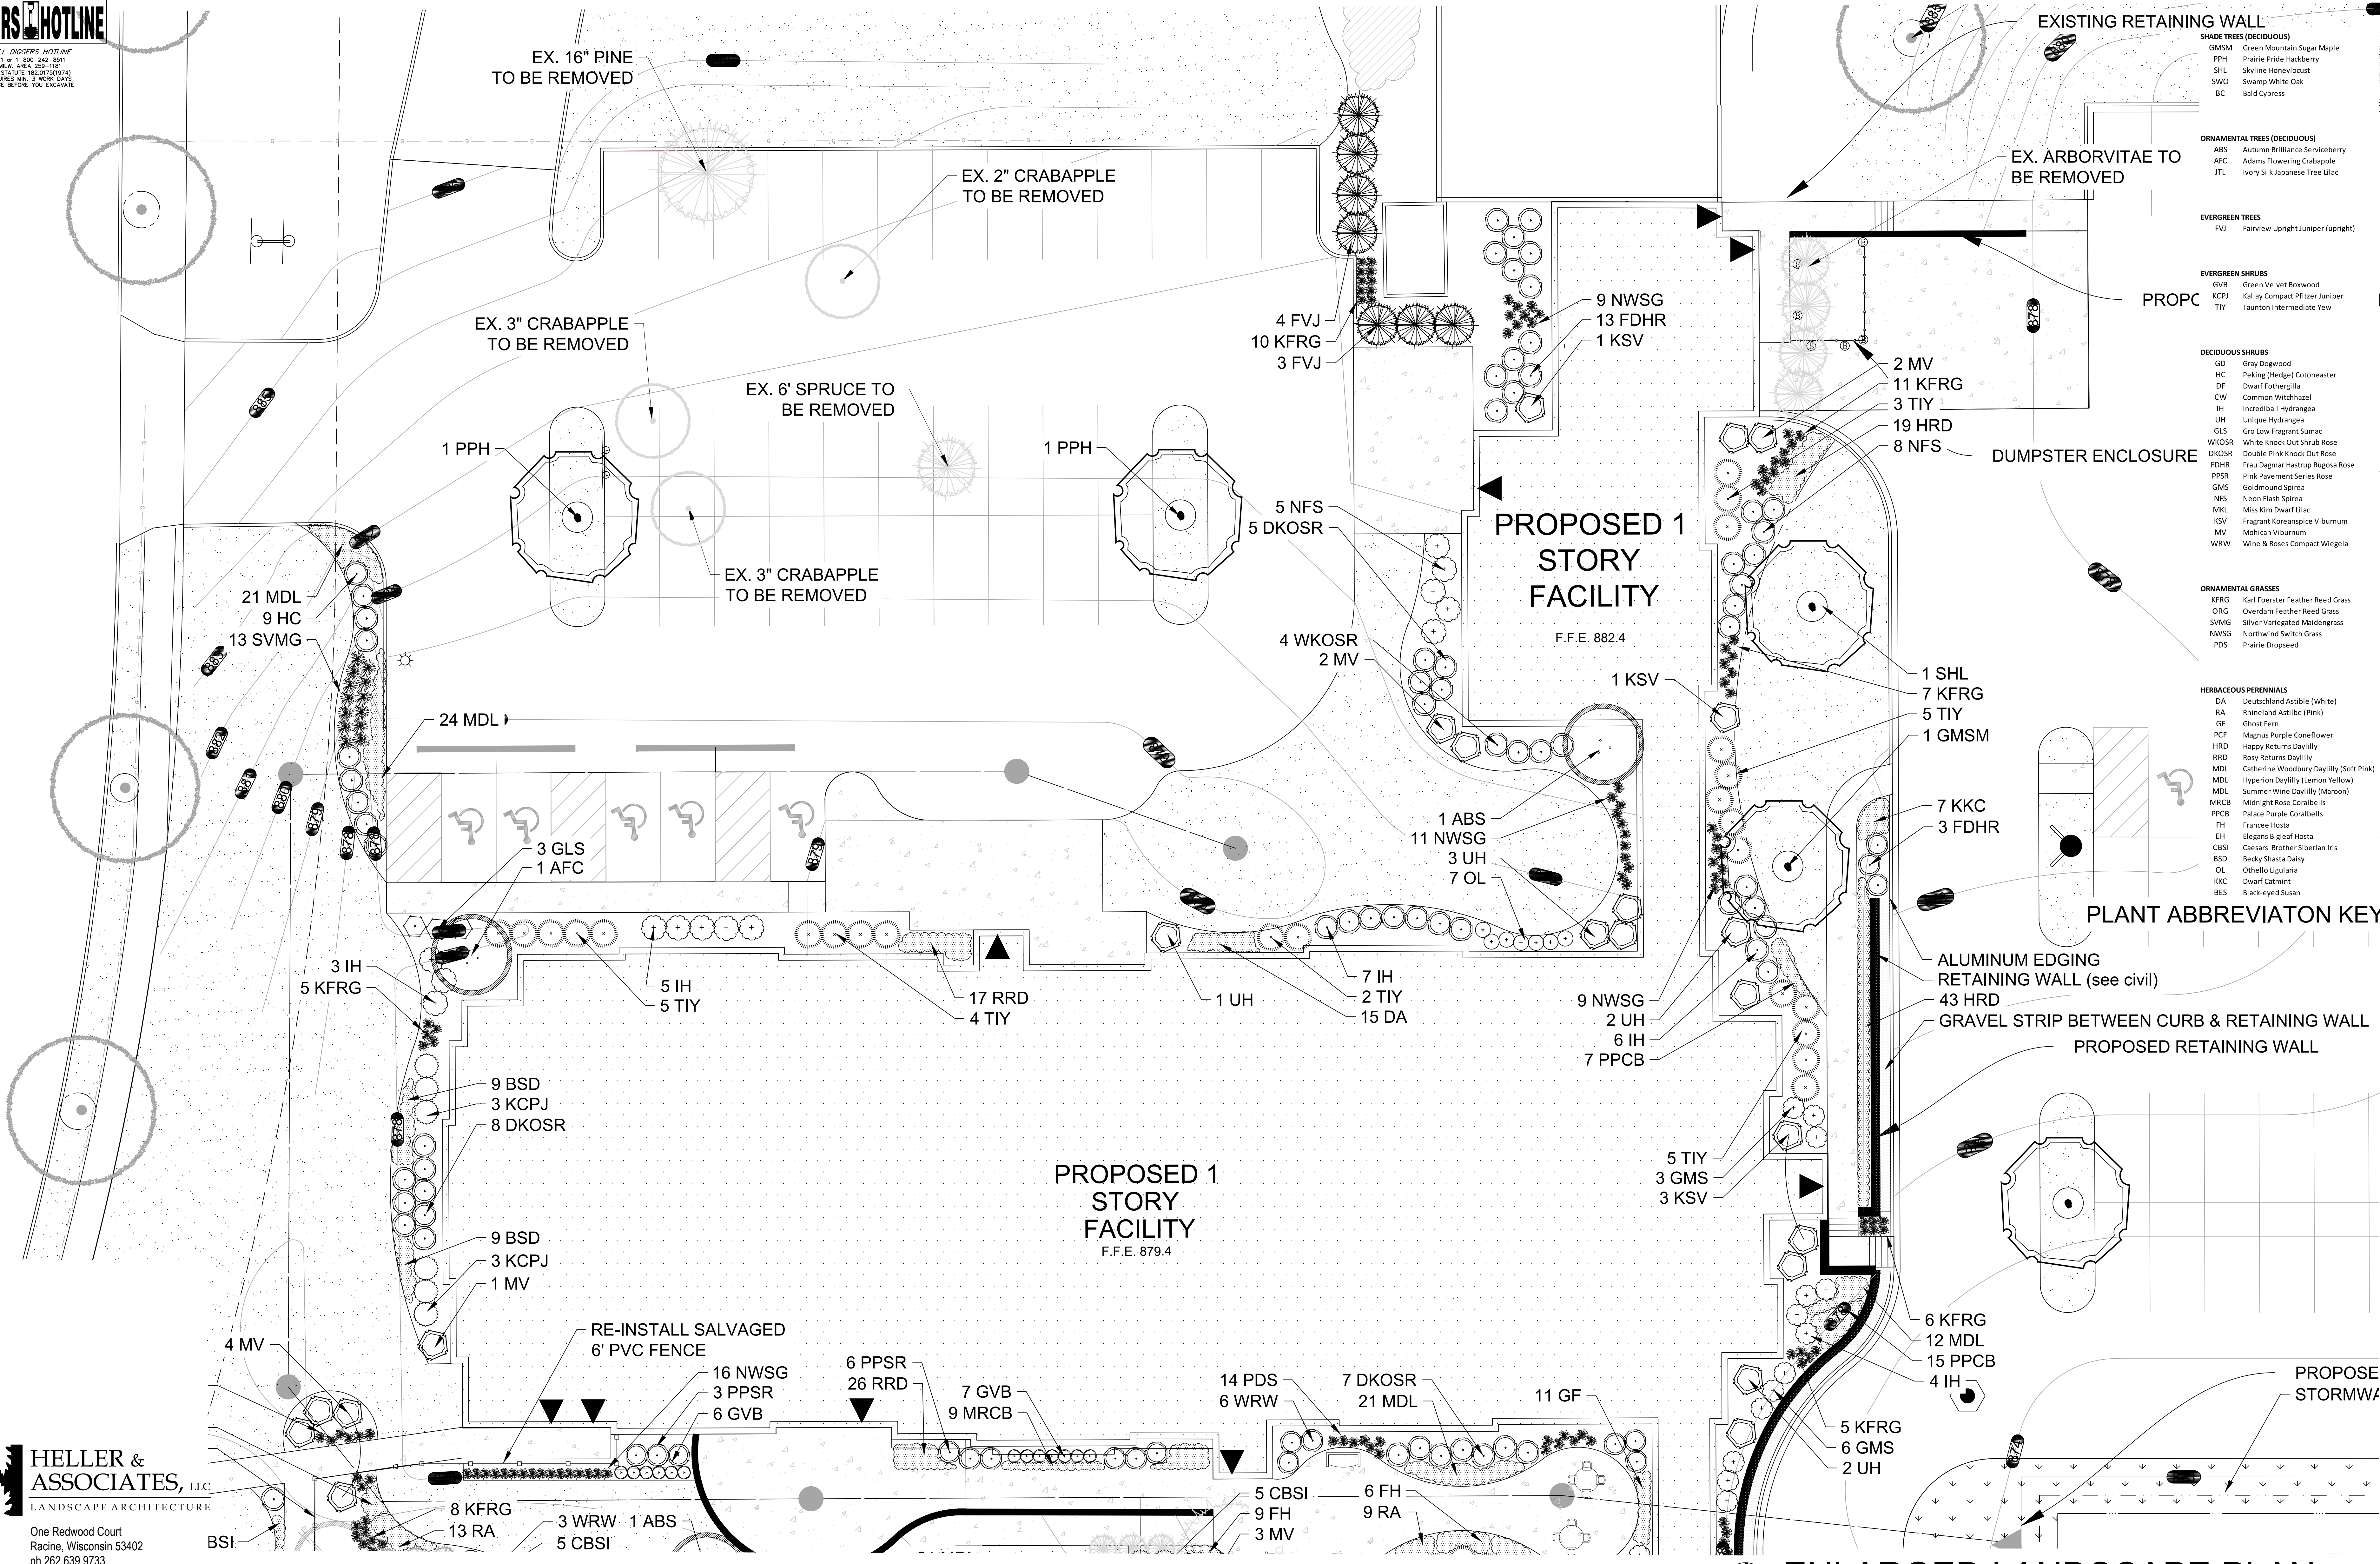

1. **SHADE TREES (DECIDUOUS)**
2. GM5M Green Mountain Sugar Maple
   - PPH Prairie Pride Hackberry
   - SHS Skyline Honeylocust
   - SWO Swamp White Oak
   - BC Bald Cypress
3. **ORNAMENTAL TREES (DECIDUOUS)**
4. ABS Autumn Brilliance Serviceberry
   - AFC Adams Flowering Crabapple
   - JTL Ivory Silk Japanese Tree Lilac
5. **EVERGREEN TREES**
6. FVJ Fairview Upright Juniper (upright)
7. **EVERGREEN SHRUBS**
8. GVB Green Velvet Boxwood
   - KCPJ Kallay Compact Pfizer Juniper
   - TIY Taunton Intermediate Yew
9. **DECIDUOUS SHRUBS**
10. GD Gray Dogwood
    - HC Peeling (Hedge) Cotoneaster
    - DF Dwarf Fothergilla
    - CW Common Witchhazel
    - IH Incredible Hydrangea
    - UH Unique Hydrangea
    - GLS Gro Low Fragrant Sumac
    - WKOSR White Knock Out Shrub Rose
    - DKOSR Double Knock Out Rose
    - FDHR Frau Dagmar Hastrup Rugosa Rose
    - PPSR Pink Pavement Series Rose
    - GMS Goldmound Spirea
    - NFS Neon Flash Spirea
    - MKL Miss Kim Dwarf Lilac
    - KSV Fragrant Korean Spice Viburnum
    - MV Mohican Viburnum
    - WRW Wine & Roses Compact Wiegela
11. **ORNAMENTAL GRASSES**
12. KFRG Karl Foerster Feather Reed Grass
    - ORG Ovarium Feather Reed Grass
    - SVMG Silver Variegated Maidengrass
    - NWSG Northwind Switch Grass
    - PDS Prairie Dropseed
13. **HERBACEOUS PERENNIALS**
14. DA Deutschland Astilbe (White)
    - RA Rhineland Astilbe (Pink)
    - GF Ghost Fern
    - PCF Magnus Purple Coneflower
    - HRD Happy Returns Daylily
    - RRD Rosy Returns Daylily
    - MDL Catherine Woodbury Daylily (Soft Pink)
    - MDL Hyperion Daylily (Lemon Yellow)
    - MDL Summer Wine Daylily (Maroon)
    - MRCB Midnight Rose Coralbell
    - PPCB Palace Purple Coralbell
    - FH Francee Hosta
    - EH Elegans Bigleaf Hosta
    - CBSI Caesars Brother Siberian Iris
    - BSD Becky Shasta Daylily
    - OL Othello Ligularia
    - KKC Dwarf Catmint
    - BES Black-eyed Susan

PLANT ABBREVIATION KEY

ENLARGED LANDSCAPE PLAN
Scale: 1" = 10'0"

HELLER & ASSOCIATES, LLC
LANDSCAPE ARCHITECTURE
One Redwood Court
Racine, Wisconsin 53402
ph 262.639.9733
fx 262.639.9737
david@wdavidheller.com

LINDEN GROVE WAUKESHA - LANDSCAPE PLAN

L101 07/19/2017

PINNACLE ENGINEERING GROUP

15850 W. BLUEMOUND ROAD | SUITE 210 | BROOKFIELD, WI 53005 | WWW.PINNACLE-ENGR.COM |

PEG JOB# 652.00

PLAN | DESIGN | DELIVER