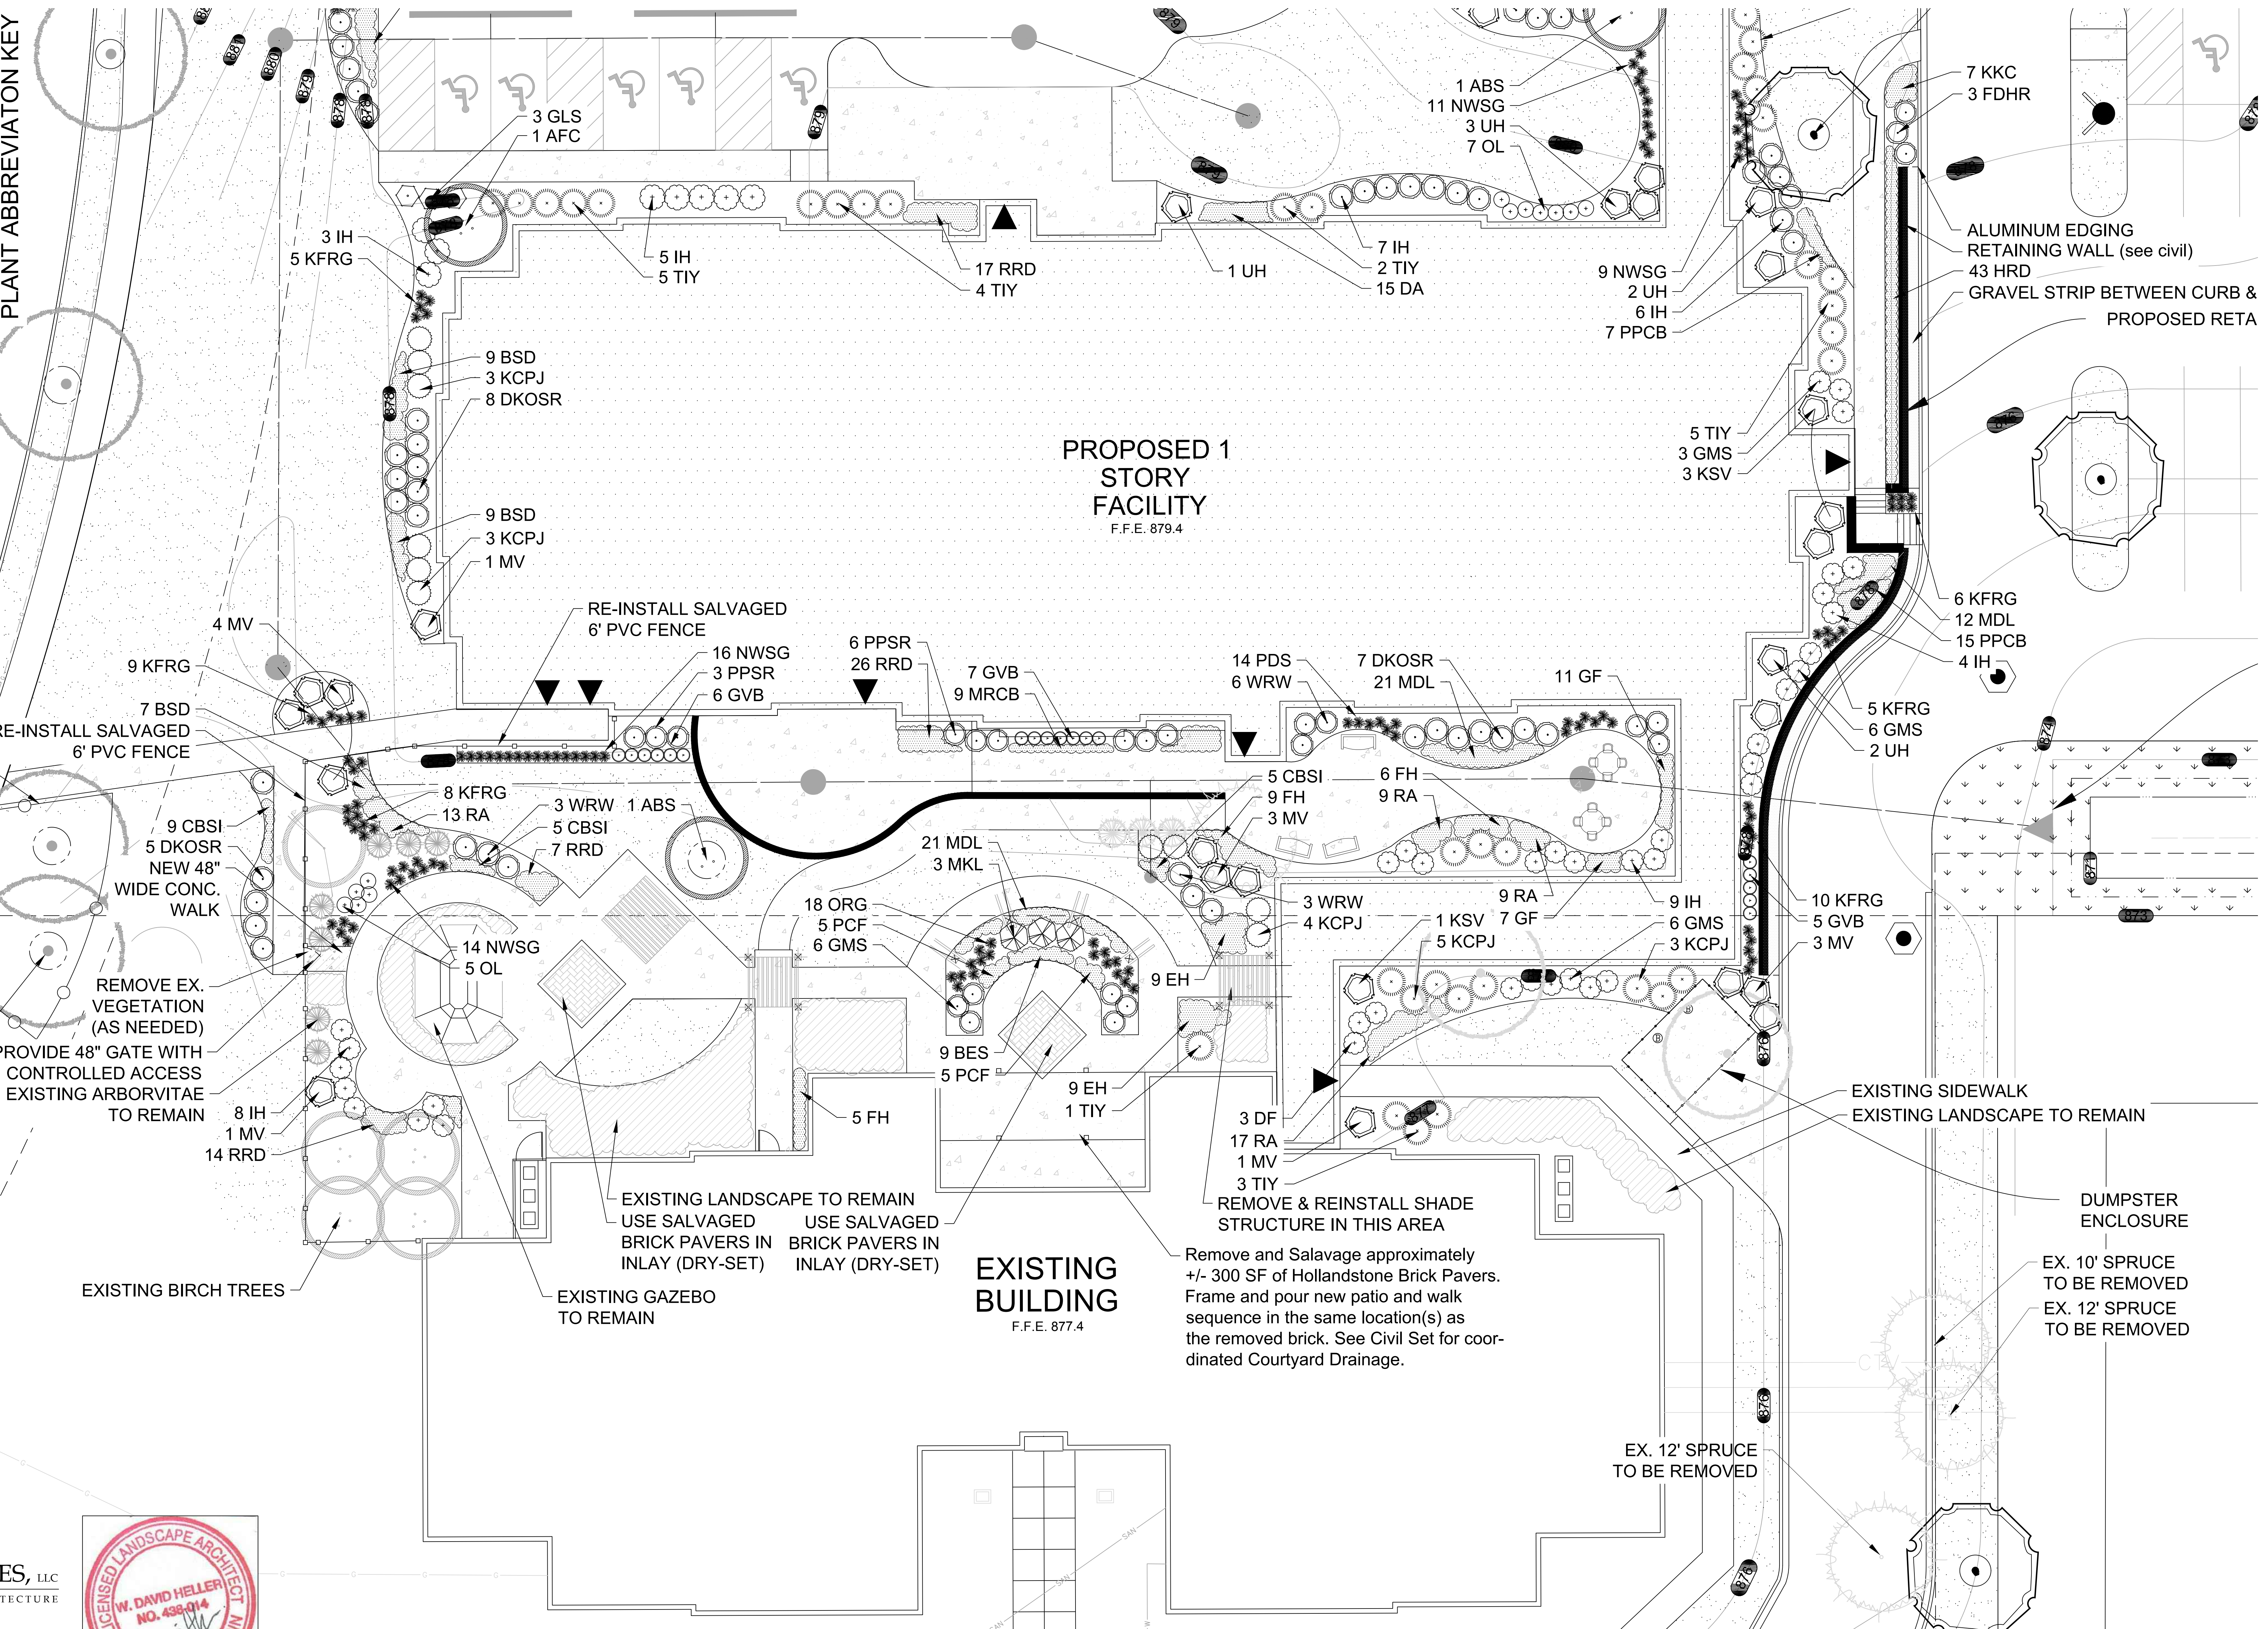

PLANT ABBREVIATION KEY

TO OBTAIN LOCATIONS OF PARTICIPATING UNDERGROUND FACILITIES BEFORE YOU DIG IN WISCONSIN
DIGGERS HOTLINE
CALL DIGGERS HOTLINE
811 or 1-800-242-8011
MILWAUKEE AREA: 226-1181
MS STATUTE 182.0175(1974)
REQUIRES MIN. 3 WORK DAYS NOTICE BEFORE YOU EXCAVATE

HELLER & ASSOCIATES, LLC
LANDSCAPE ARCHITECTURE
One Redwood Court
Racine, Wisconsin 53402
ph 262.639.9733
fx 262.639.9737
david@wdavidheller.com

ENLARGED LANDSCAPE PLAN
Scale: 1" = 10'0"
NORTH