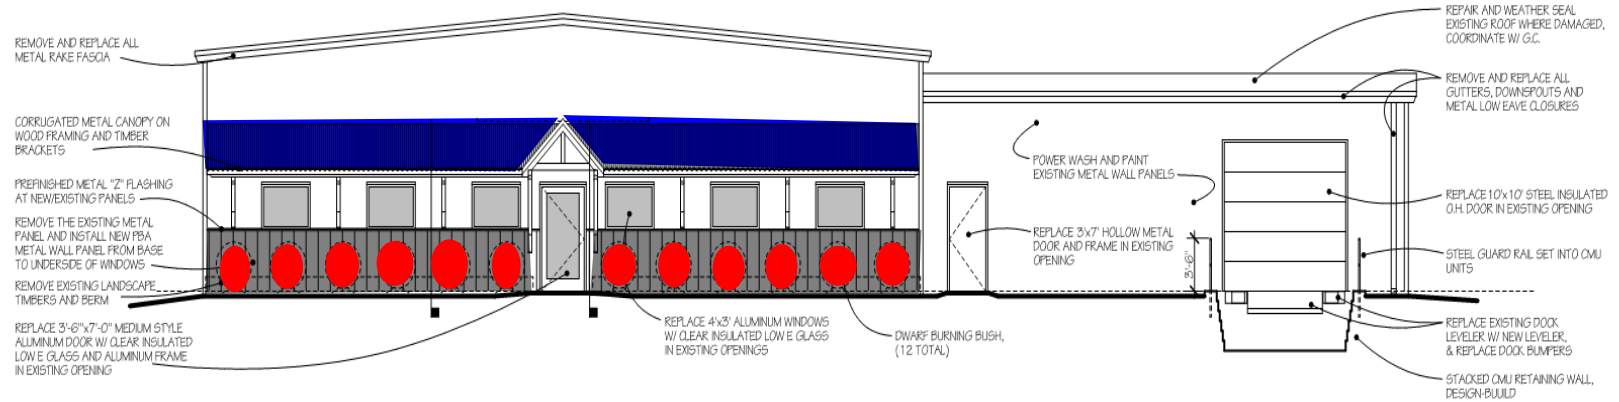

Base color of the building to be White
 Awning color will be Blue
 New metal siding below windows to be Gray

NORTH ELEVATION