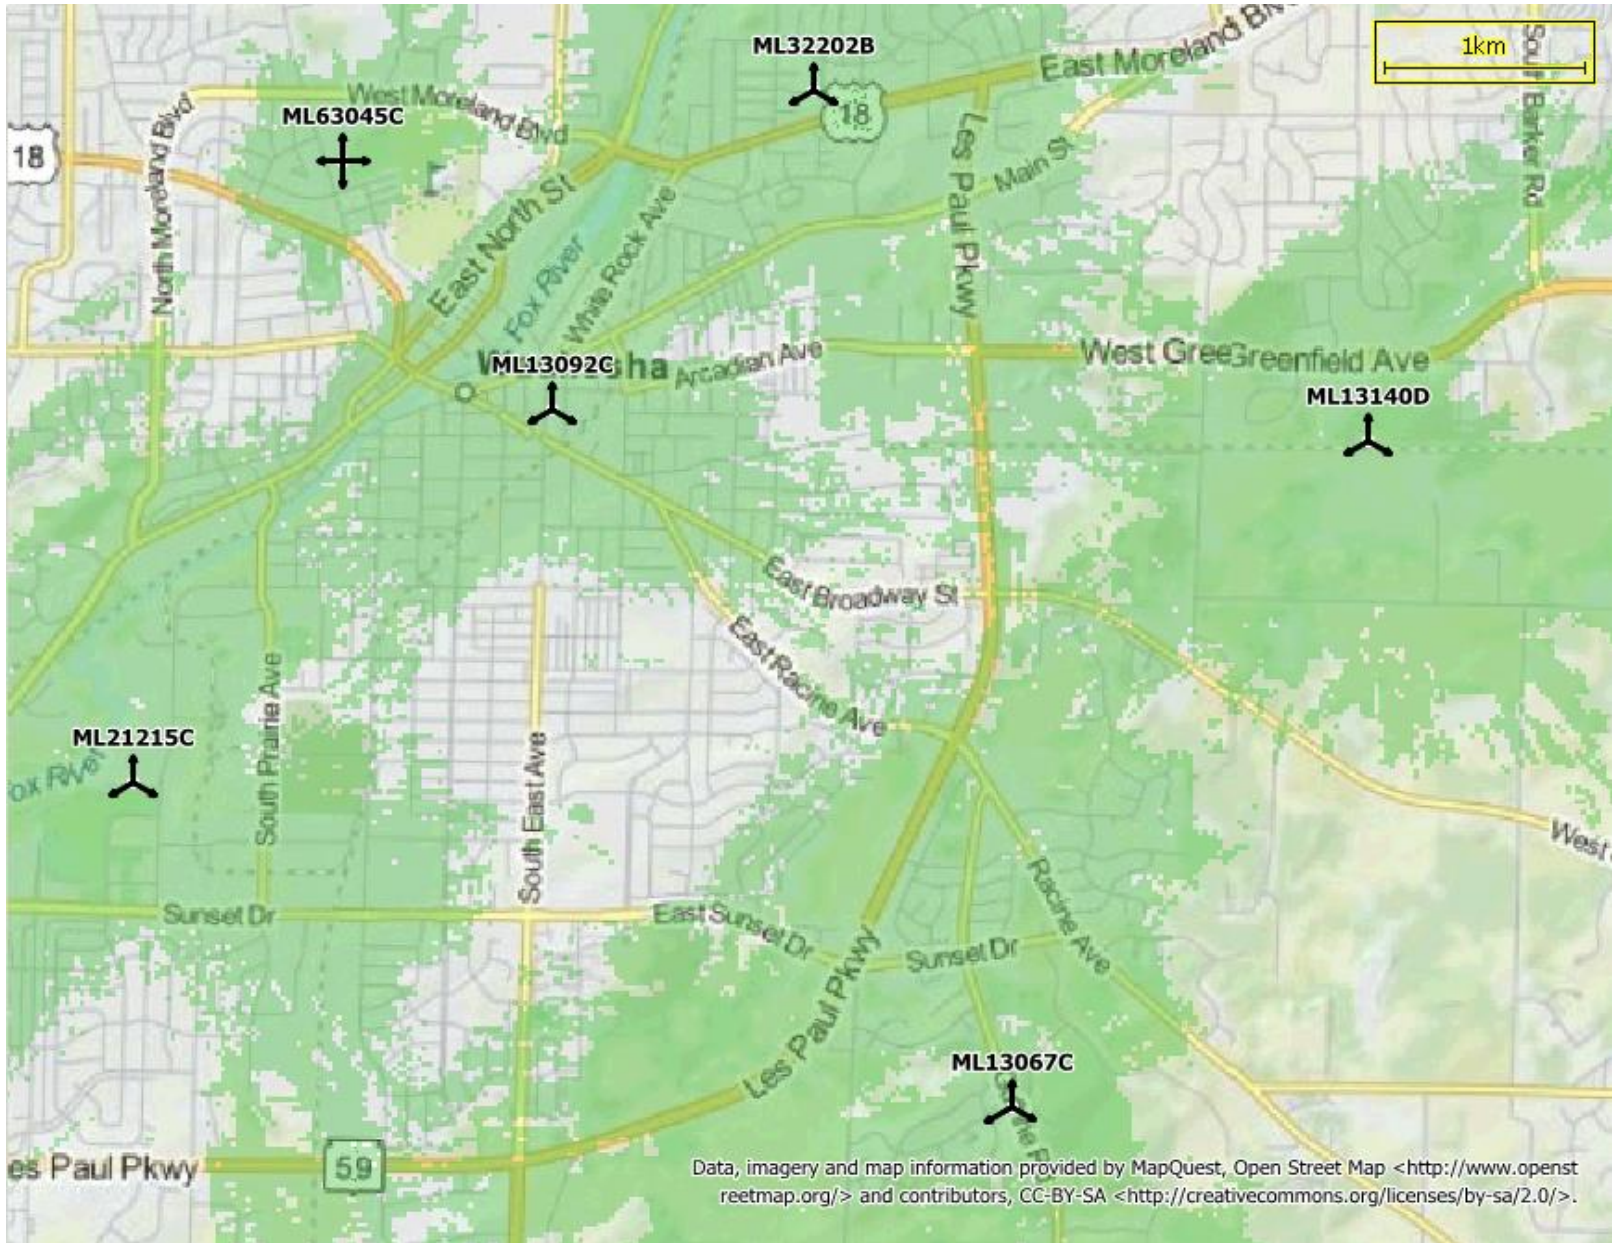

T-Mobile Existing Coverage

Data, imagery and map information provided by MapQuest, Open Street Map <<http://www.openstreetmap.org/>> and contributors, CC-BY-SA <<http://creativecommons.org/licenses/by-sa/2.0/>>.

Indoor coverage without New Site

T-Mobile Proposed Coverage

Indoor coverage with New Site

NSD Scope and Existing Co-location options

The purpose of this ring is to provide more capacity and improve the customer experience in immediate area of Waukesha (Approx. one mile from search ring center). The ring center is located at the intersection of Wabash Ave and Greenfield Ave. There are no existing towers with in quarter mile radius from the search ring center for co-location option and no existing rooftop in the search ring meets the coverage objective. The built to suit candidate at 1436 E Racine Ave meets the coverage objective and therefore preferred by RF.

The Rooftop options with in the search ring:

1. South High School roof-top is located at 401 E Roberta Ave, Waukesha. The rooftop is approximately 45 Ft high, which is too low to fill the coverage gap. there fore the candidate is not considered as the viable option for this Ring.
2. Catholic Memorial High School is located at 601 E College Ave, Waukesha. This is also a low rooftop and is close to the T-Mobile on-air site ML13092C. Therefore will not meet the coverage objective.

Neighboring On Air Site Locations

Neighboring Sites	Address
ML13092C	801 N. East Avenue, Waukesha, WISCONSIN - 53186
ML13140D	20840 W. Lincoln Ave., New Berlin, WISCONSIN - 53146
ML32202B	1356 Josephine St, Waukesha, WISCONSIN - 53186
ML63045C	1001 Delafield St, Waukesha, WISCONSIN - 53188
ML21215C	900 Sentry Drive, Waukesha, WISCONSIN - 53186
ML13067C	1727 Hunter Road, Waukesha, WISCONSIN - 53186