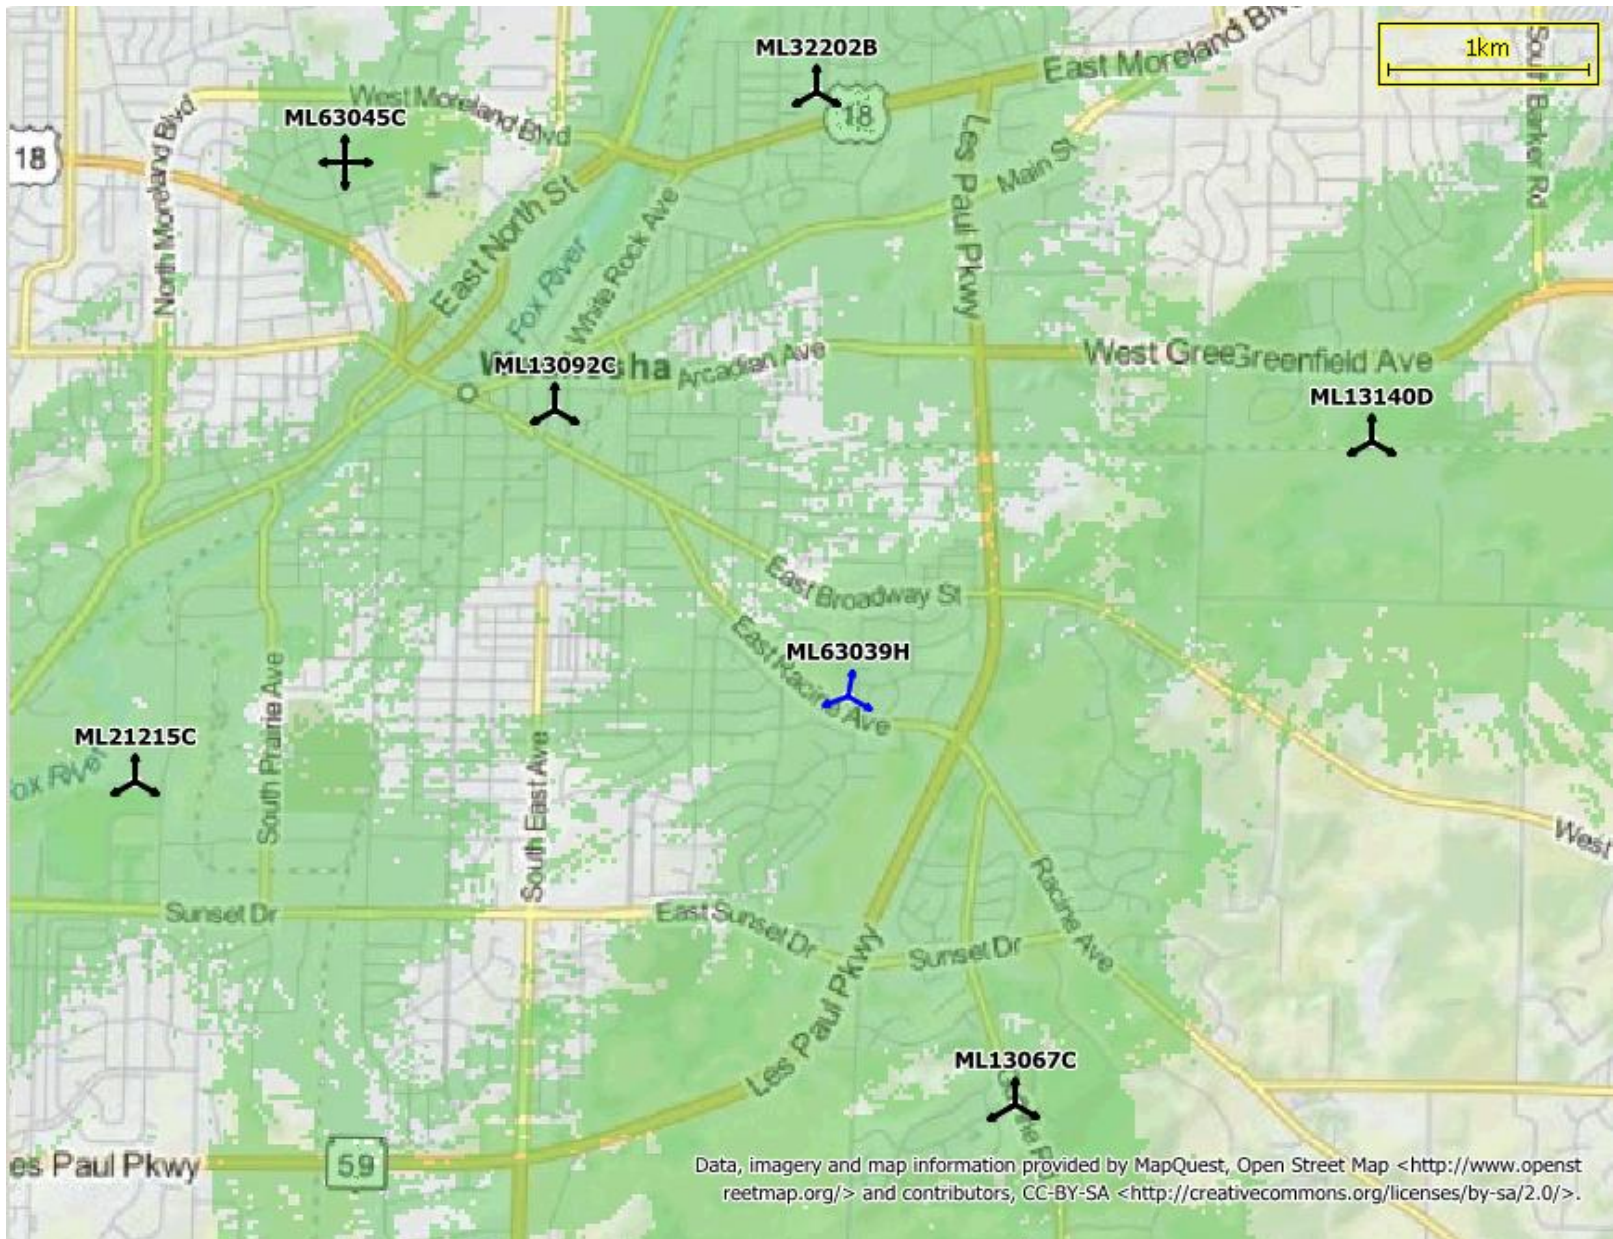

T-Mobile Existing Coverage

Data, imagery and map information provided by MapQuest, Open Street Map <<http://www.openstreetmap.org/>> and contributors, CC-BY-SA <<http://creativecommons.org/licenses/by-sa/2.0/>>.

Indoor coverage without New Site

T-Mobile Proposed Coverage

Indoor coverage with New Site

NSD Scope and Existing Co-location options

The purpose of this ring is to provide more capacity and improve the customer experience in immediate area of Waukesha (Approx. one mile from search ring center). The ring center is located at the intersection of Wabash Ave and Greenfield Ave. There are no existing towers with in quarter mile radius from the search ring center for co-location option and no existing rooftop in the search ring meets the coverage objective. The built to suit candidate at 1436 E Racine Ave meets the coverage objective and therefore preferred by RF.

The Rooftop options with in the search ring:

1. South High School roof-top is located at 401 E Roberta Ave, Waukesha. The rooftop is approximately 45 Ft high, which is too low to fill the coverage gap. there fore the candidate is not considered as the viable option for this Ring.
2. Catholic Memorial High School is located at 601 E College Ave, Waukesha. This is also a low rooftop and is close to the T-Mobile on-air site ML13092C. Therefore will not meet the coverage objective.

Neighboring On Air Site Locations

Neighboring Sites	Address
ML13092C	801 N. East Avenue, Waukesha, WISCONSIN - 53186
ML13140D	20840 W. Lincoln Ave., New Berlin, WISCONSIN - 53146
ML32202B	1356 Josephine St, Waukesha, WISCONSIN - 53186
ML63045C	1001 Delafield St, Waukesha, WISCONSIN - 53188
ML21215C	900 Sentry Drive, Waukesha, WISCONSIN - 53186
ML13067C	1727 Hunter Road, Waukesha, WISCONSIN - 53186