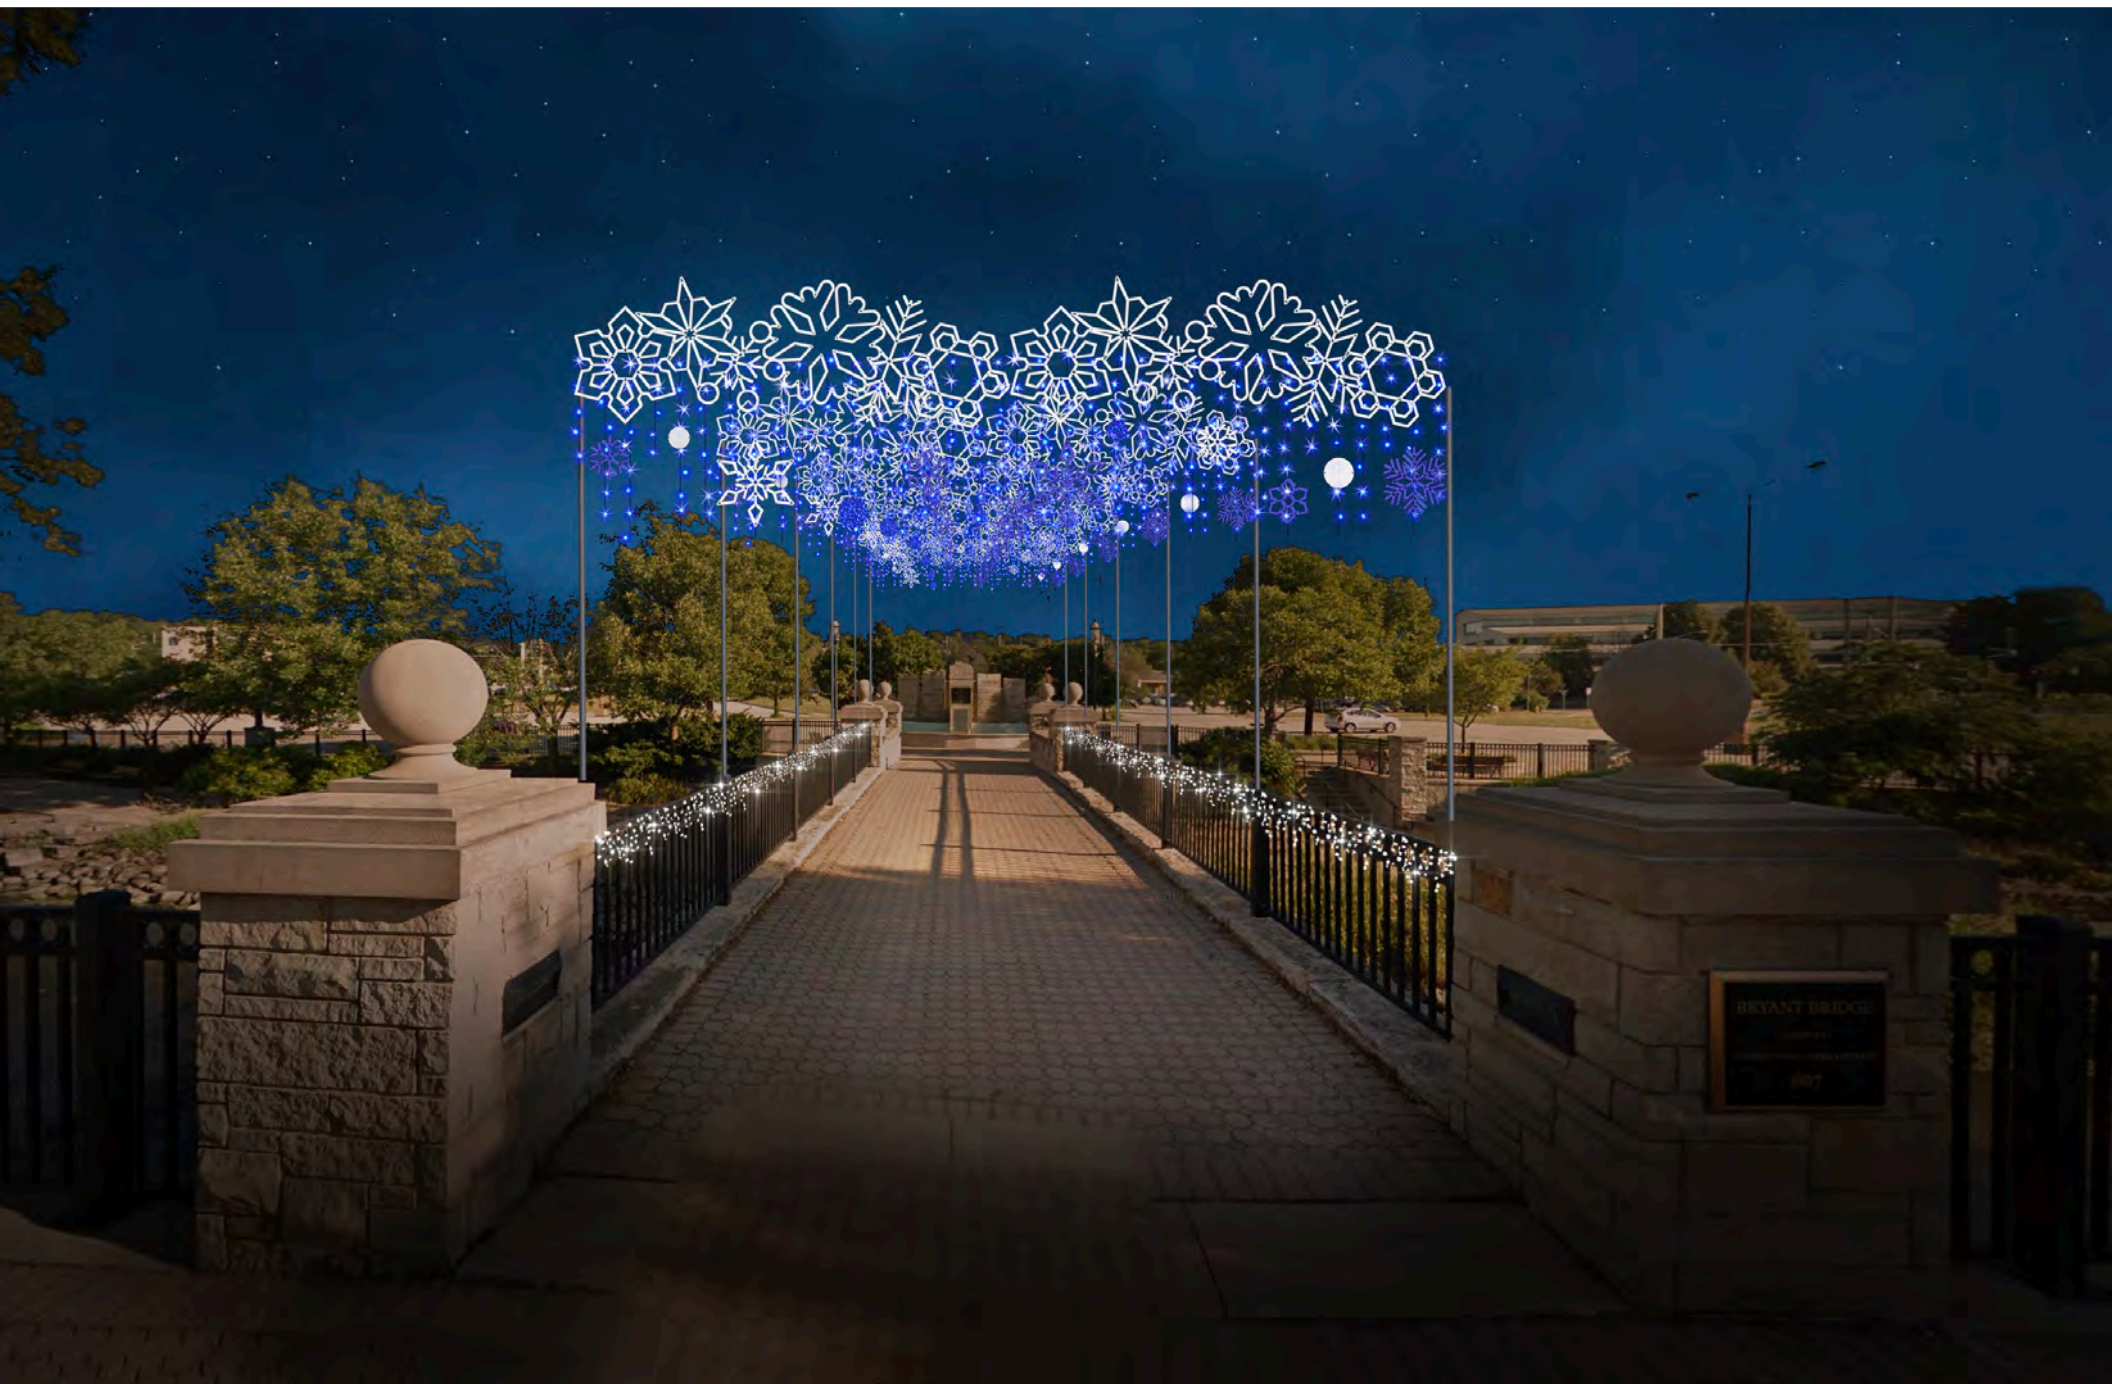

Artistic

Holiday Designs

WAUKESHA, WI 2023 HOLIDAY LIGHTING

Gazebo with Blue Icicle Lights, Silver and Blue Spritzers

Artistic
Holiday Designs

Love Bridge with Pure Icicle Lights and Twinkly Ceiling

Artistic
Holiday Designs

Bus Depot Walkway - Jubilee Walk Thru Ornament

Artistic
Holiday Designs

Bus Depot - Silver and Blue Spritzers

Artistic
Holiday Designs

Bryant Bridge

Artistic
Holiday Designs

Freidman Alley - Custom Sign - PreLit Truss Structure. Width opening is 13.12ft, entire structure is 15.12ft wide and 19.82' high with the clearance/opening being 18.82' tall. Each trussing leg will occupy 2'x 2' of ground space.