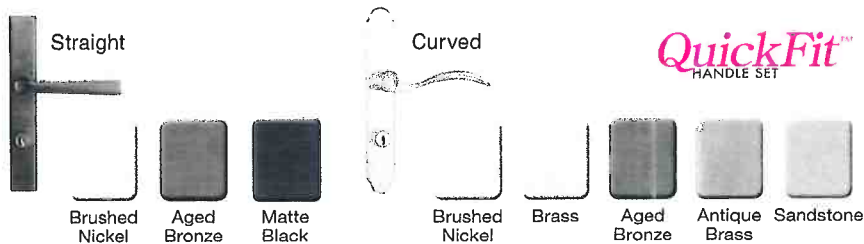

Model Shown: 146PV

Retractable Screen

EasyVent® Selection

Add a layer of protection.

Let in light and fresh air with Screen Away® Storm Doors. The built-in screen makes it easy to welcome in the breeze and stays hidden in the top cassette when not in use.

Choose Your Handle

Matching handles inside and out with built-in deadbolt. SOLD SEPARATELY

STANDARD FEATURES

- 1-7/8" thick aluminum frame; maintenance-free finish.
- Overlapping frame with double weatherstrip seals out weather and conceals hinges and gaps.
- Screen Away[®] retractable screen disappears in top cassette for a clear view.
- EasyVent[®] balanced window system for easy one-hand operation.
- Designer screw covers conceal exterior mounting screws.
- Two closer system: bottom closer features Hold-Open button that holds storm door open with tap of toe; top closer adds dependable opening and closing.
- Bottom expander adjusts to uneven sills.
- Self-drilling installation screws.
- Universal hinge for right or left mount.
- Limited Lifetime Warranty.
- Built-in Pet Door in bottom glass panel that fits pets up to 40lbs. Includes a slide in panel cover to secure pet opening (146PV only).