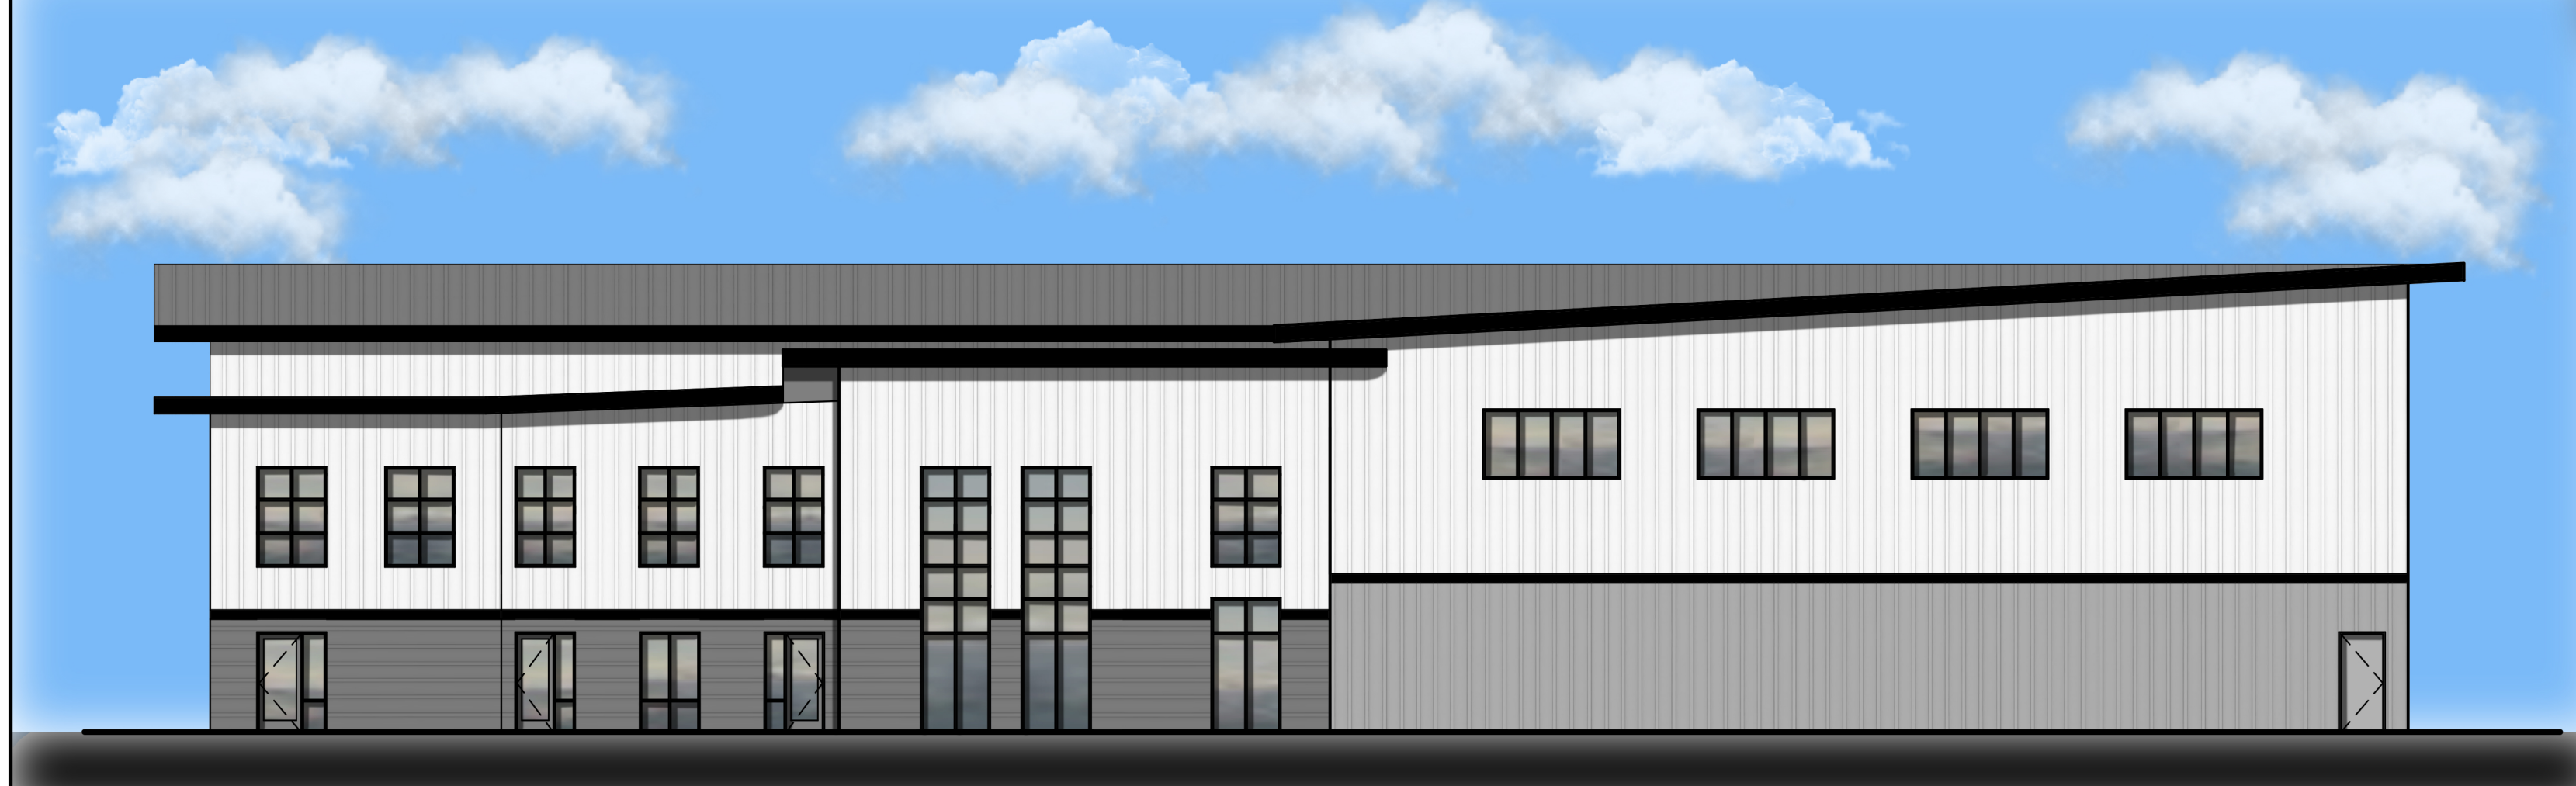

WEST ELEVATION

SOUTH ELEVATION

EAST ELEVATION

NORTH ELEVATION

JET OUT HANGAR WAUKESHA

TDI ASSOCIATES, INC.  
ARCHITECTURE & PLANNING  
25217 SOUTH WIND LAKE ROAD  
WIND LAKE, WISCONSIN 53185  
PHONE 262-409-2520