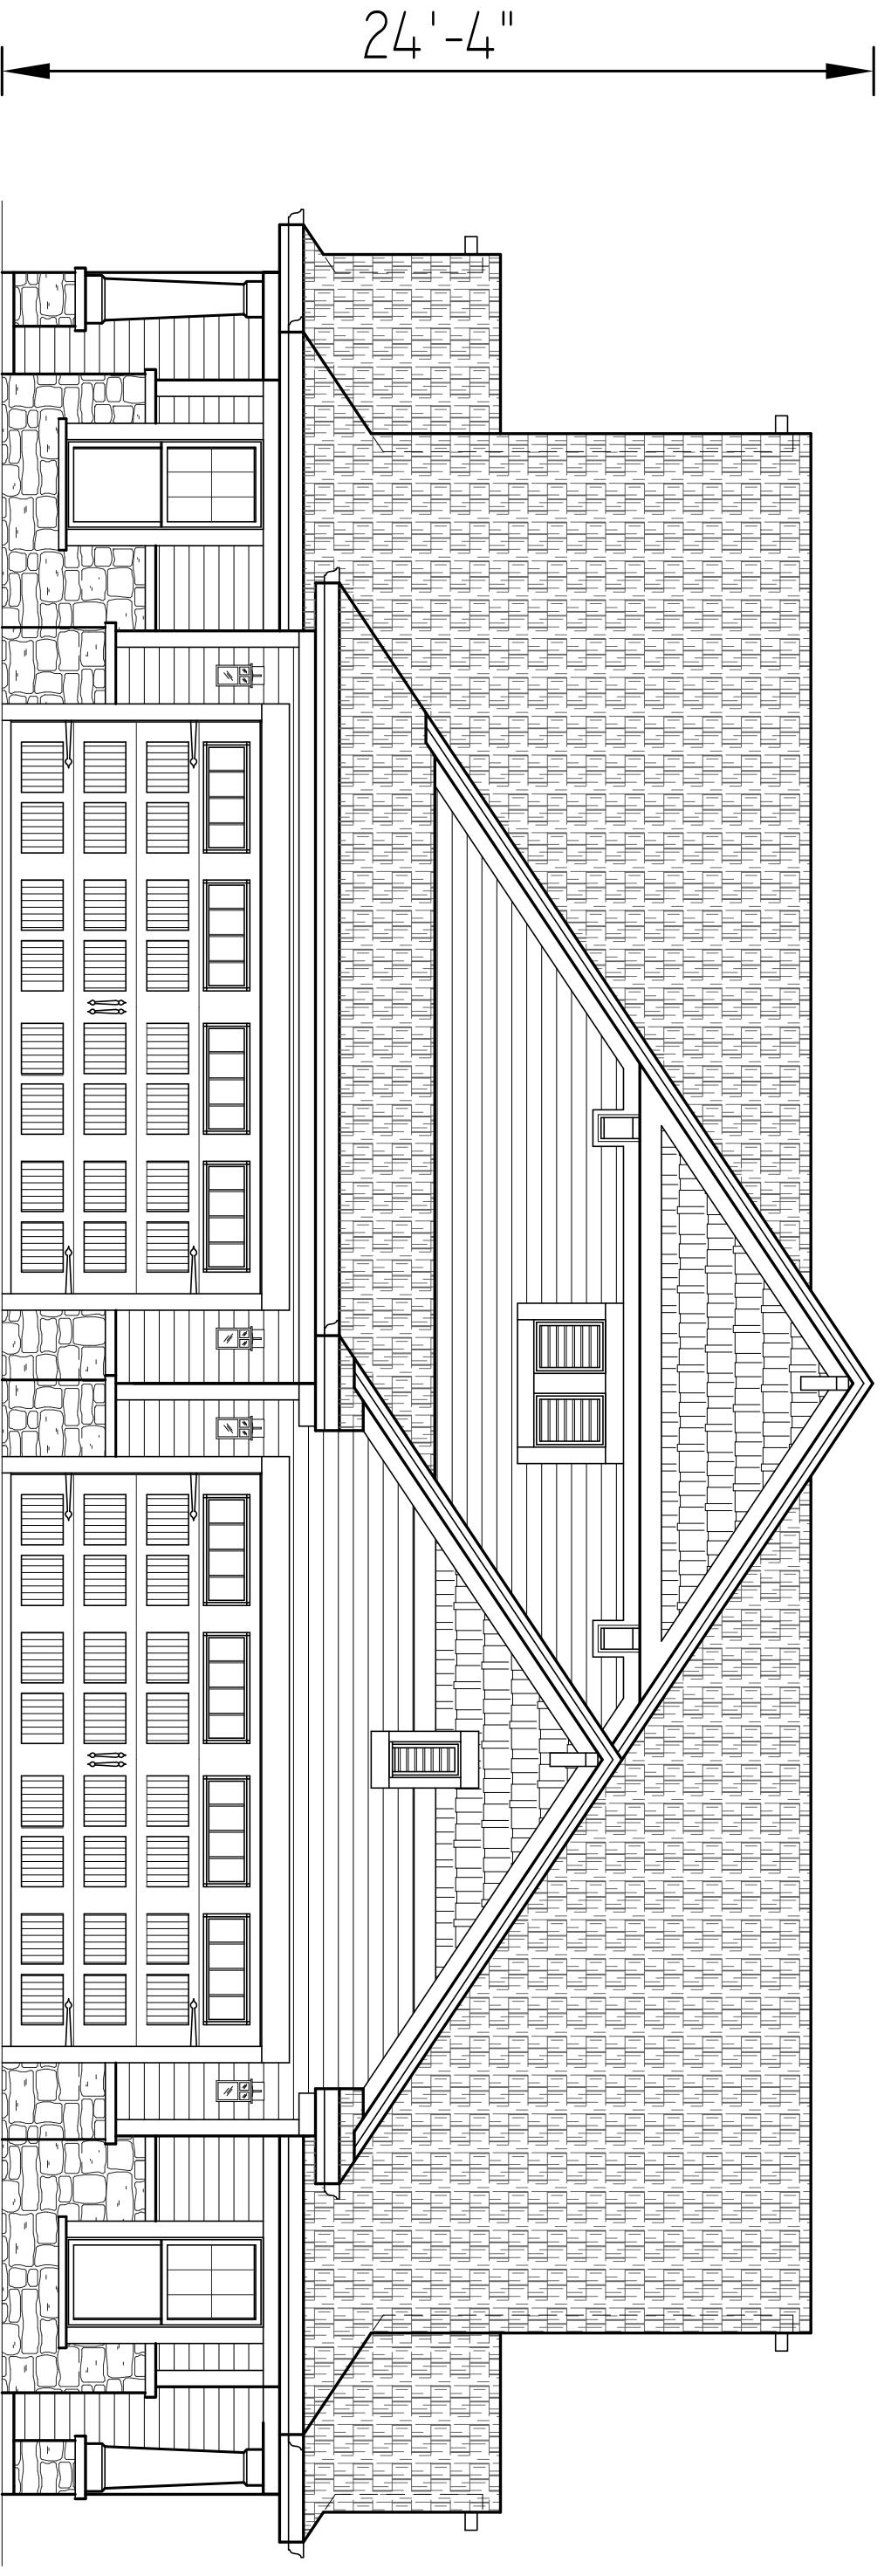

STILLWATER VILLAS @ RIVERS CROSSING

CARNATION 1424 - ARTS & CRAFTS

62'-0"

FRONT ELEVATION

LEFT ELEVATION

RIGHT ELEVATION

REAR ELEVATION

FIRST FLOOR PLAN