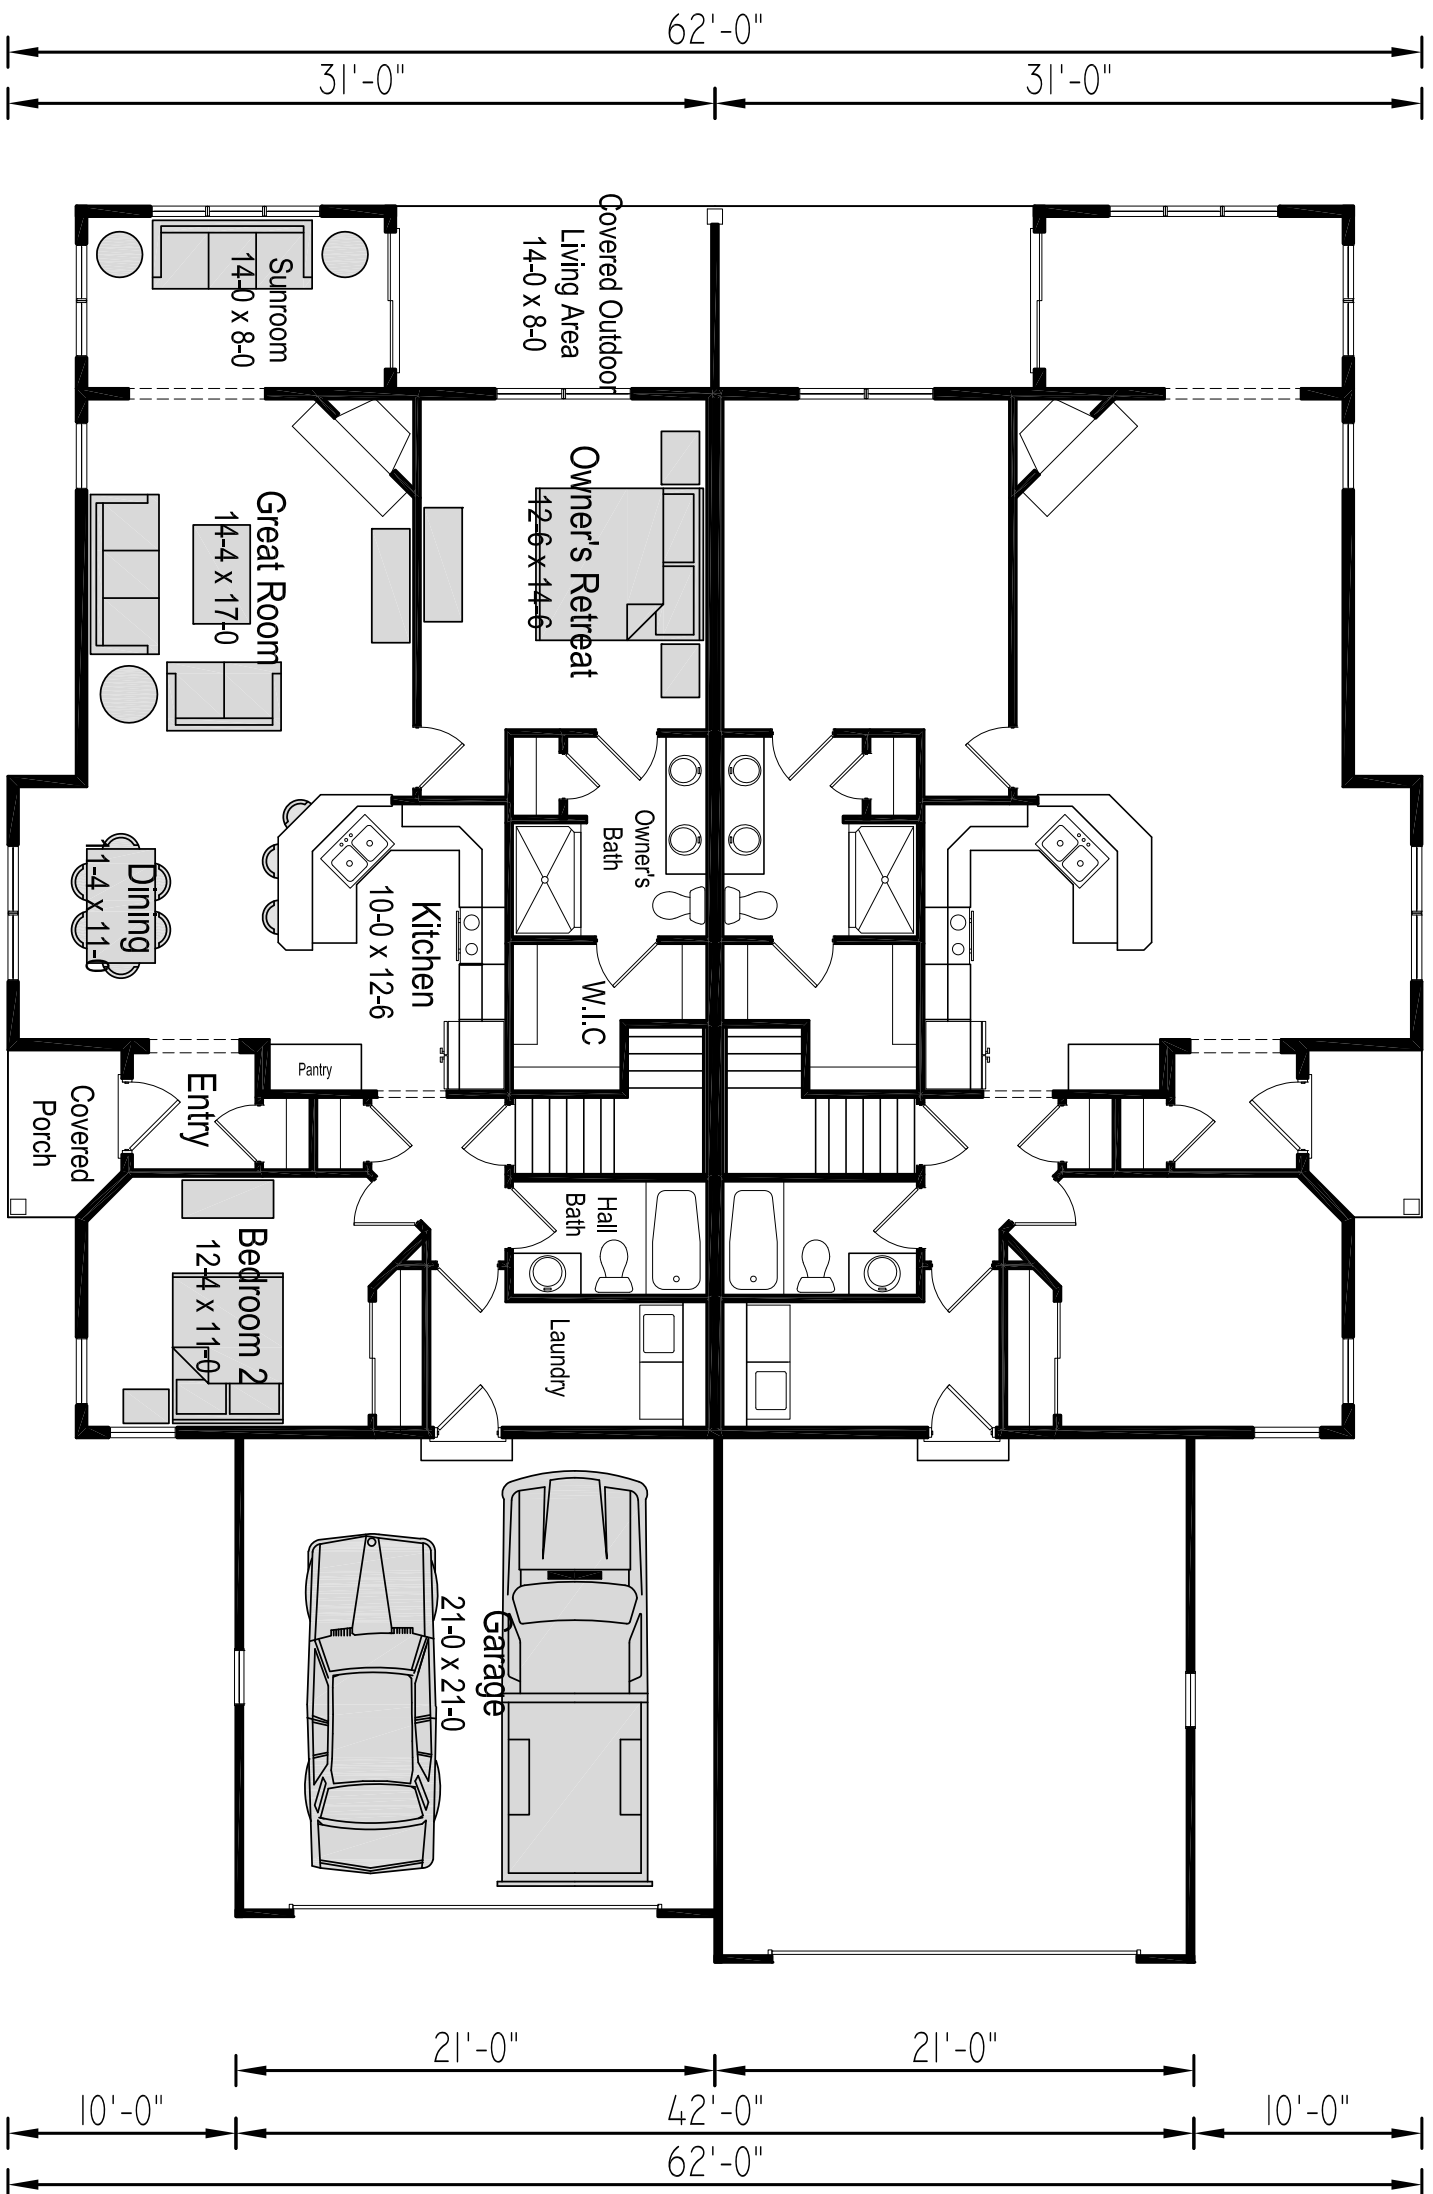

STILLWATER VILLAS @ RIVERS CROSSING

CARNATION 1424 - ARTS & CRAFTS

62'-0"

FRONT ELEVATION

LEFT ELEVATION

RIGHT ELEVATION

REAR ELEVATION

FIRST FLOOR PLAN