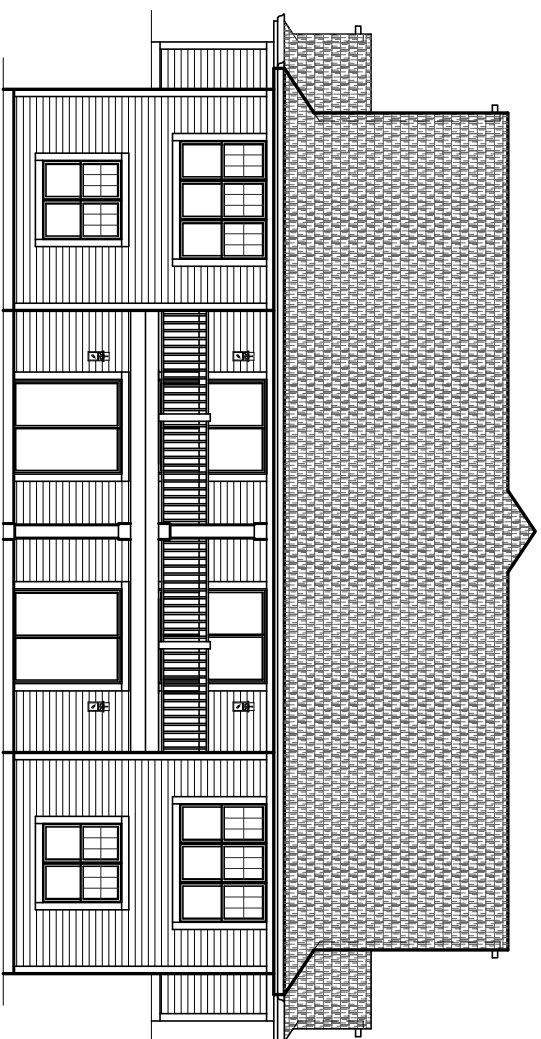

STILLWATER VILLAS @ RIVERS CROSSING

CARNATION 1424 - ARTS & CRAFTS

62'-0"

FRONT ELEVATION

LEFT ELEVATION

RIGHT ELEVATION

REAR ELEVATION

FIRST FLOOR PLAN