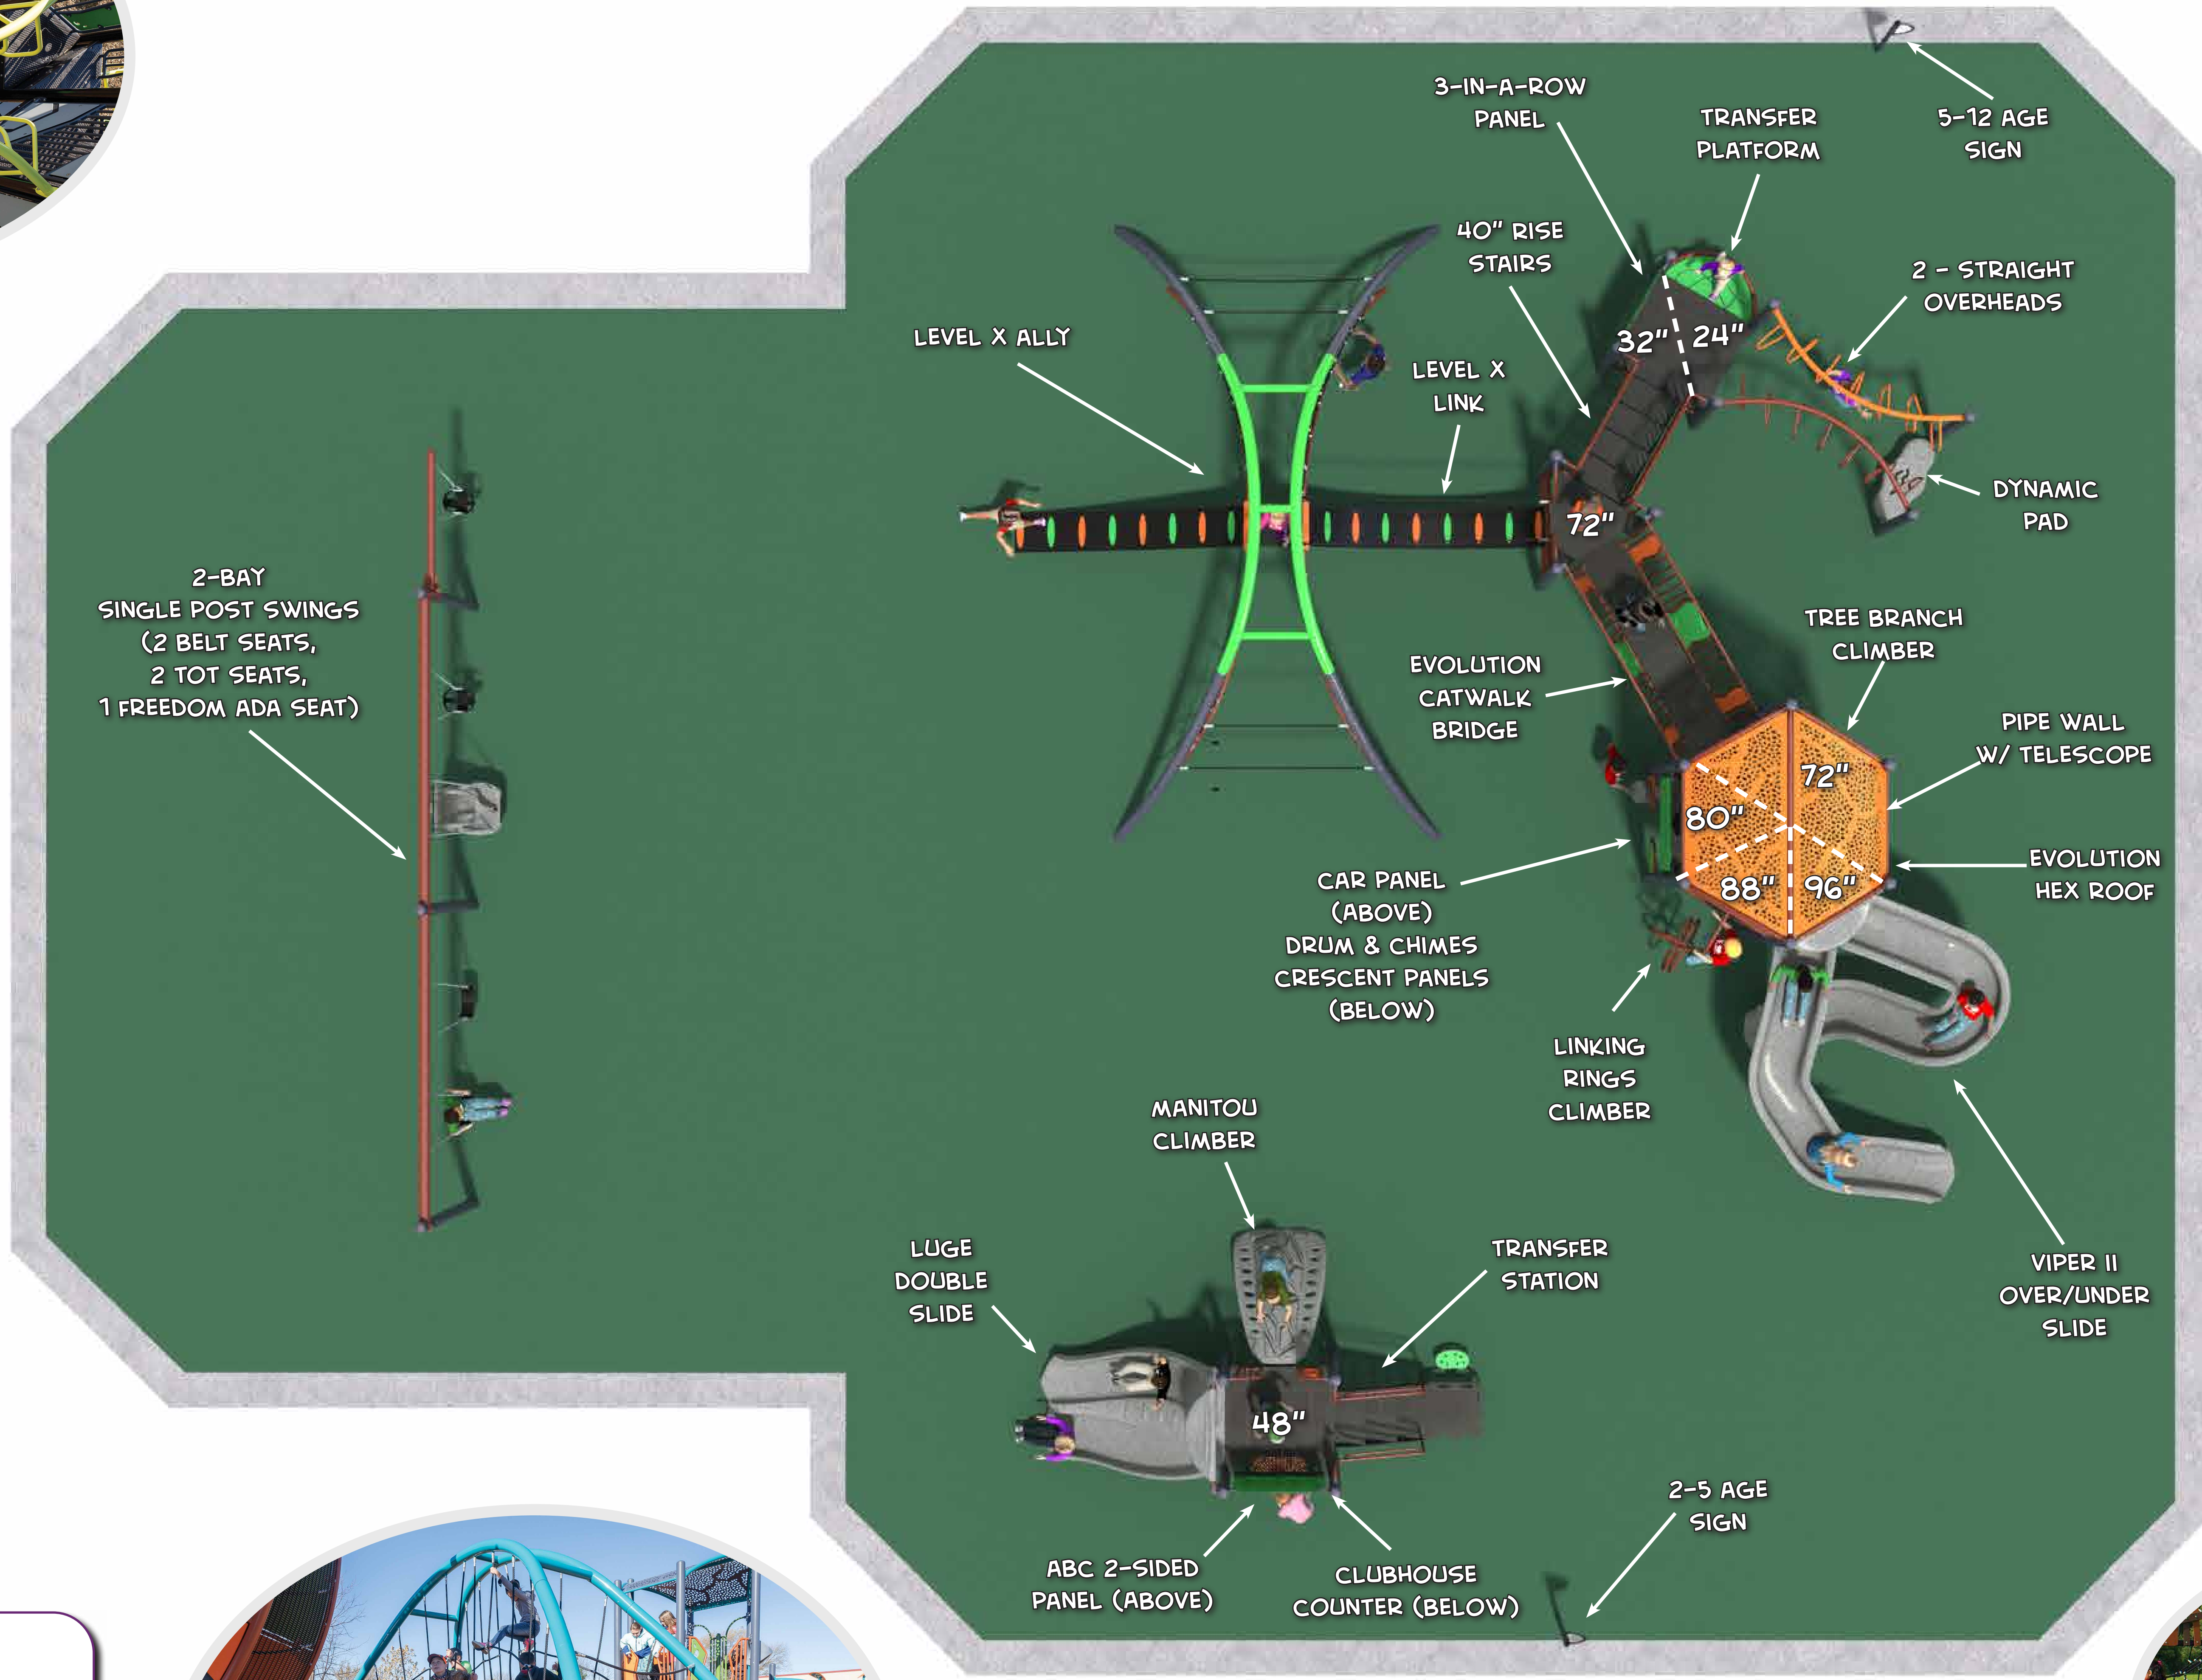

# LEE RECREATION, LLC

Providing Fun Across Wisconsin Since 1995

info@leerecreation.com • 260 W. Main Street • Cambridge, WI 53523

WWW.LEERECREATION.COM • (800) 775-8937

USE ZONE: 80' X 60'  
AGE RANGE: 2-5 & 5-12  
FALL HEIGHT: 8'  
# OF ACTIVE PLAY EVENTS: 24  
COLORS: REDWOOD, ORANGE, LIME AND GRANITE

PROPOSAL #142-136100-2

## PRIEDEMAN PARK