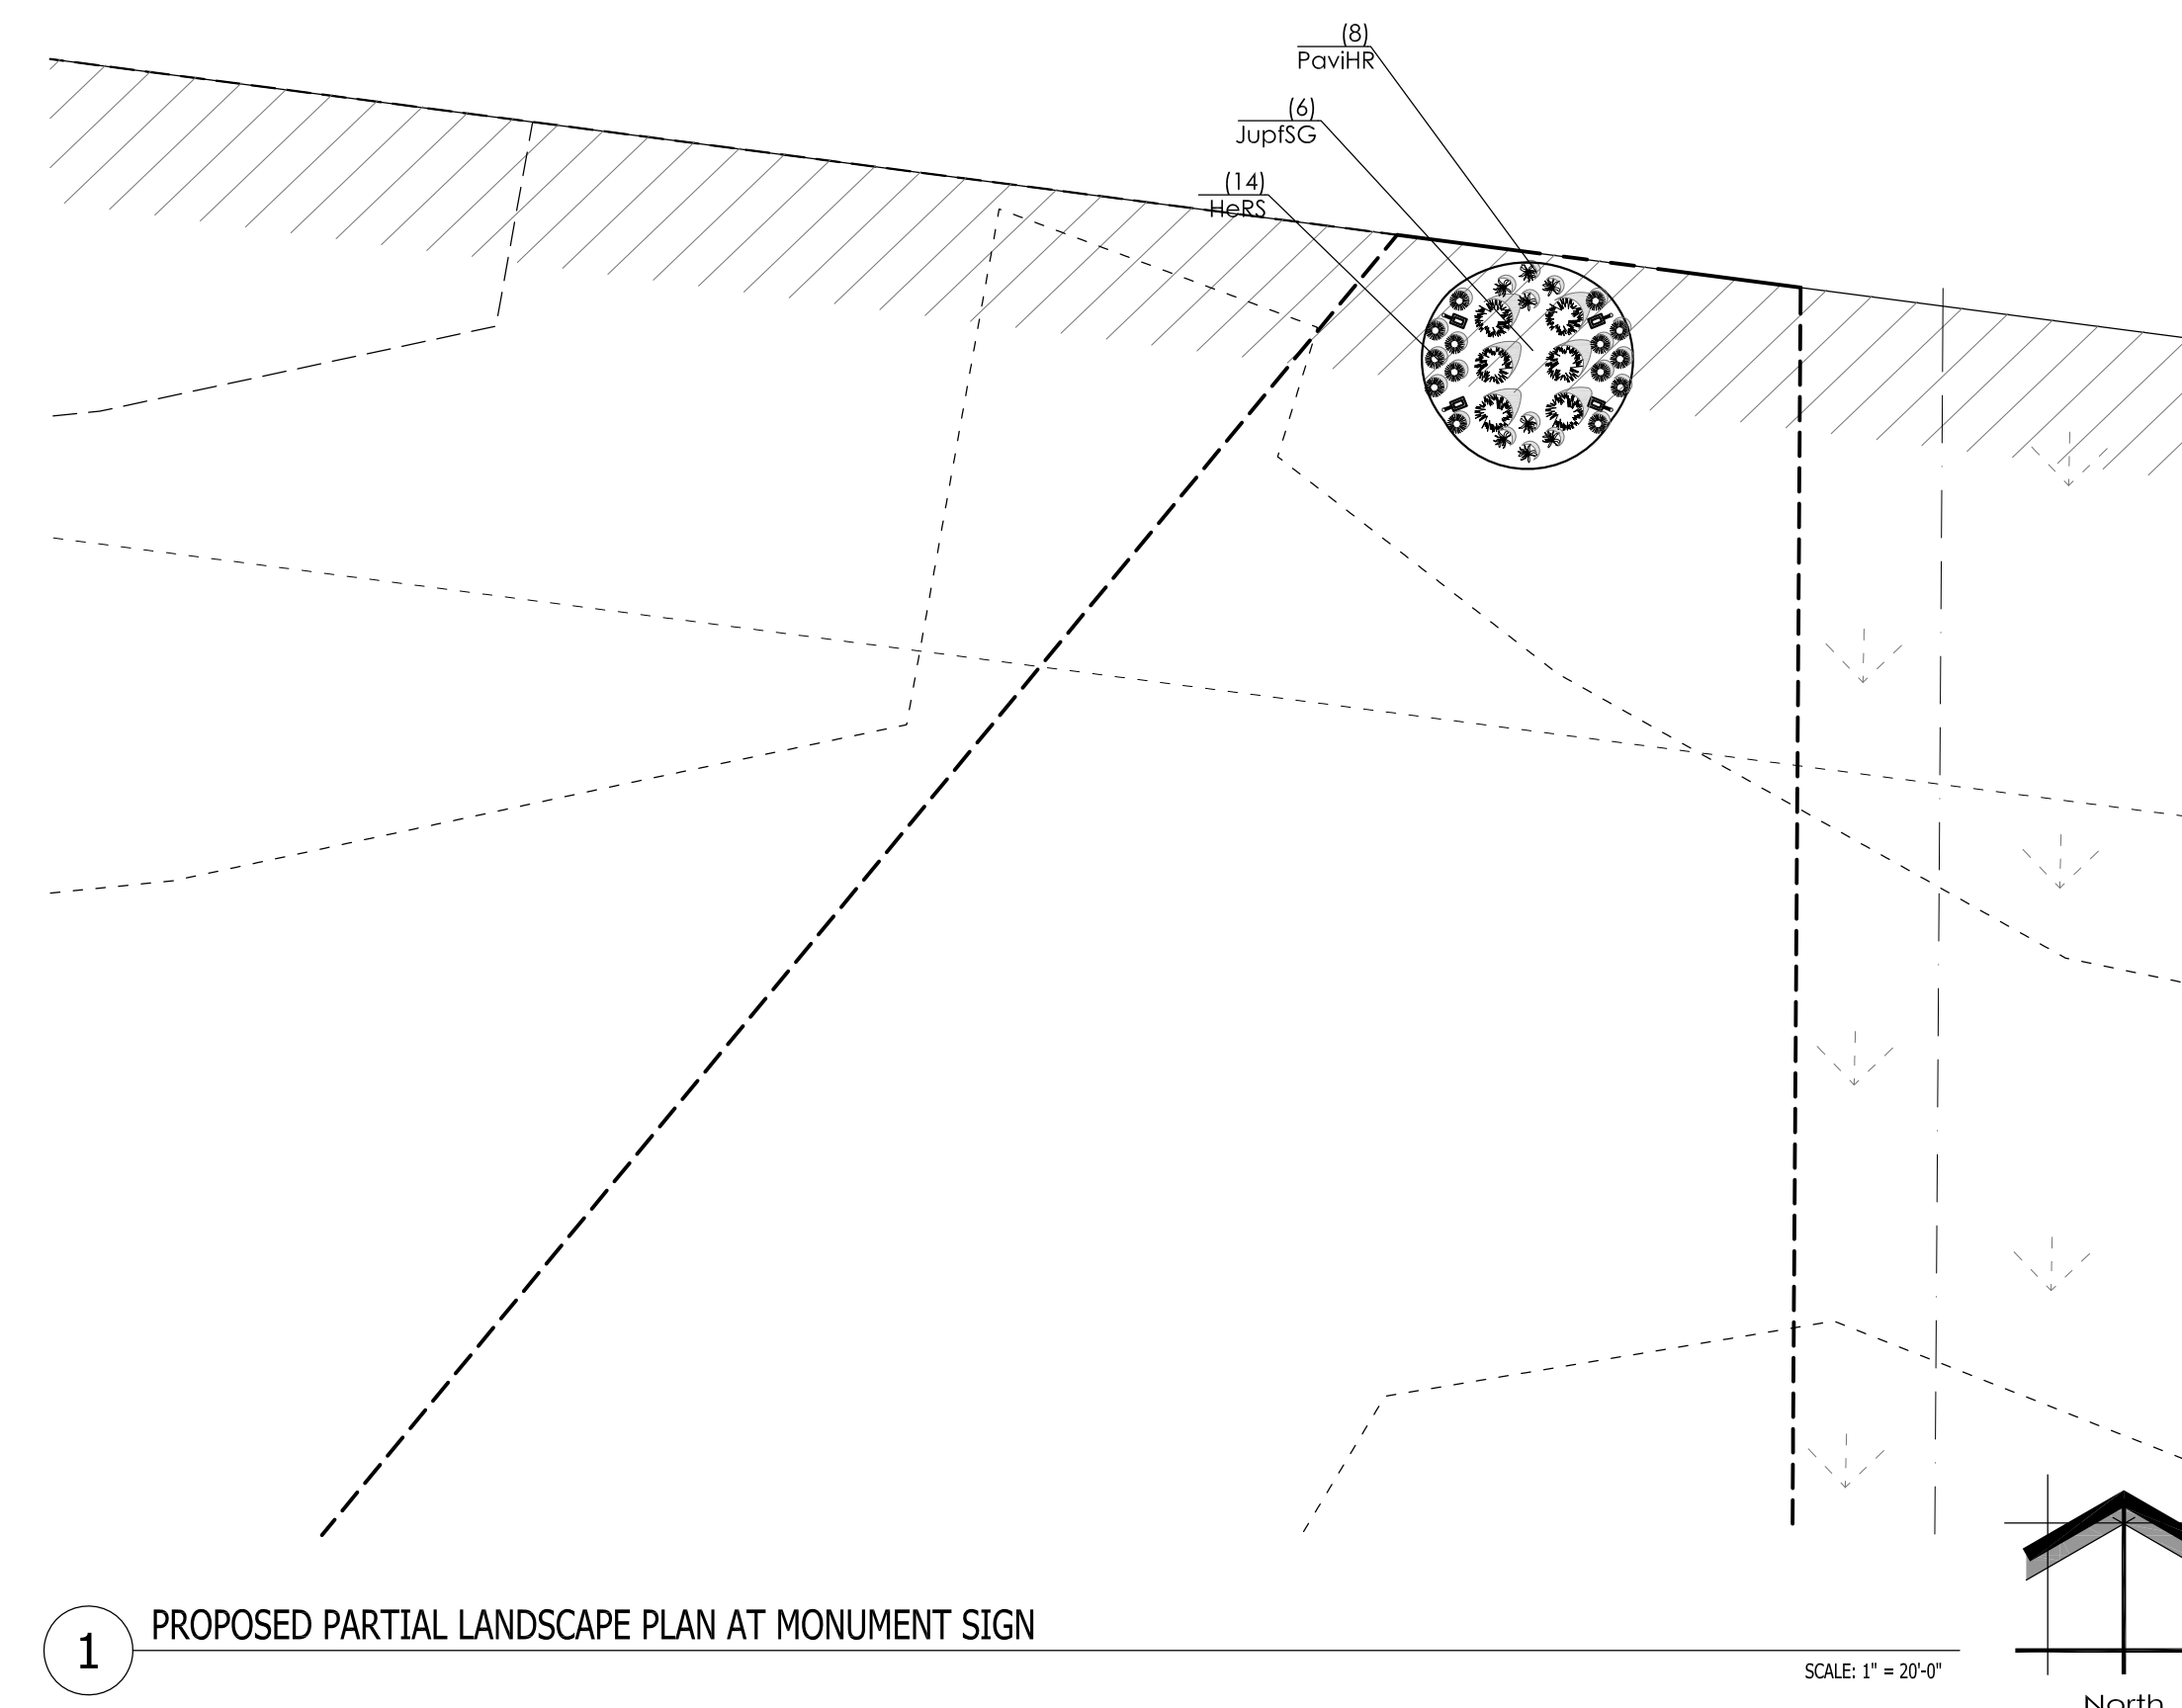

Project:

SOFT WATER INC.

Corporate Drive
Waukesha, WI 53189

Issuance and Revisions:

Date	Number	Description
03/26/18		Client Review Submittal
03/27/18		Plan Commission Submittal
05/02/18		Revisions Based on Plan Commission Comments

Sheet Title:

PROPOSED PARTIAL
LANDSCAPE PLAN
AND PLANT MATERIAL TABLE

Date of Drawing:	05/02/18
Scale:	1" = 20'-0"
Drawn By:	MCD
Job Number:	L18-032
Sheet Number:	

LSP1.3

1 PROPOSED PARTIAL LANDSCAPE PLAN AT MONUMENT SIGN

Proposed Plant Material Table LSP1.3

Quantity	Code Name	Symbol	Scientific Name	Common Name	Planting Size	Comments
Broadleaf Deciduous Tree						
2	Cabf	☉	<i>Carpinus betulus</i> 'Fastigiata'	Pyramidal European Hornbeam	3'-Cal - B&B	
1	Ceca	☉	<i>Cercis canadensis</i>	Eastern redbud	2 1/2'-Cal - B&B	
2	MaAk	☉	<i>Malus</i> 'Adirondack'	Adirondack Flowering Crab	1 1/2' Cal - B&B	

Quantity	Code Name	Symbol	Scientific Name	Common Name	Planting Size	Comments
Conifer Evergreen Tree						
7	JuscM	☉	<i>Juniperus scopulorum</i> 'Moonglow'	Moonglow Juniper	5' - 6' - B&B	
8	JuvIT	☉	<i>Juniperus virginiana</i> taylor	Taylor Redcedar	5' - 6' - B&B	
1	PipuB	☉	<i>Picea pungens</i> 'The Blues'	The Blues Blue Spruce	3' - Cont	
13	ThpIGG	☉	<i>Thuja plicata</i> 'Green Giant'	Green Giant Arborvitae	5' - 6' - B&B	

Quantity	Code Name	Symbol	Scientific Name	Common Name	Planting Size	Comments
Broadleaf Deciduous Shrub						
9	DirKB	☉	<i>Diervilla rivularis</i> 'SMNDRSF'	Kodiak Black Diervilla	18" - Cont	
12	HypaB	☉	<i>Hydrangea paniculata</i> 'Bobo'	Bobo Hardy Hydrangea	18" - Cont	
9	PhopJ	☉	<i>Physocarpus opulifolius</i> 'Jefam'	First Editions Amber Jubilee Ninebark	18" - 24" - Cont	
12	RoM	☉	<i>Rosa</i> 'Meimiro'	Apricot Drift Groundcover Rose	18" - Cont	
10	RomeCC	☉	<i>Rosa</i> 'Meiriansois'	Candy Cane Cocktail Rose	18" - Cont	
7	SpbuF	☉	<i>Spiraea x bumalda</i> 'Froebelli'	Froebelli Spirea	18" - Cont	
5	VideS	☉	<i>Viburnum dentatum</i> 'Synnstedt'	Chicago Lustre Arrowwood Viburnum	3' - B&B	

Quantity	Code Name	Symbol	Scientific Name	Common Name	Planting Size	Comments
Conifer Evergreen Tree						
11	JupISG	☉	<i>Juniperus x pfitzeriana</i> 'MonSan'	Sea of Gold Juniper	18" - 24" - B&B	

Quantity	Code Name	Symbol	Scientific Name	Common Name	Planting Size	Comments
Perennial Grass						
12	DecaB	☉	<i>Deschampsia caespitosa</i> Bronzeschleier	Bronze Veil Tuft Hair Grass	1-Gal - Cont	
6	MisIP	☉	<i>Miscanthus sinensis</i> 'Purpurascens'	Purple Silver Grass	1-Gal - Cont	
17	PaviHR	☉	<i>Panicum virgatum</i> 'Hot Rod'	Hot Rod Switch Grass	1-Gal - Cont	
12	SpheT	☉	<i>Sporobolus heterolepis</i> 'Tara'	Tara Prairie Dropseed	1-Gal - Cont	

Quantity	Code Name	Symbol	Scientific Name	Common Name	Planting Size	Comments
Perennial						
14	HeRS	☉	<i>Hemerocallis</i> x 'Ruby Spider'	Ruby Spider Daylily	4 1/2" pot	
12	Hog	☉	<i>Hosta</i> x Guacamole	Guacamole Plantain Lily	1-Gal - Cont	

Comments
1. Male Only