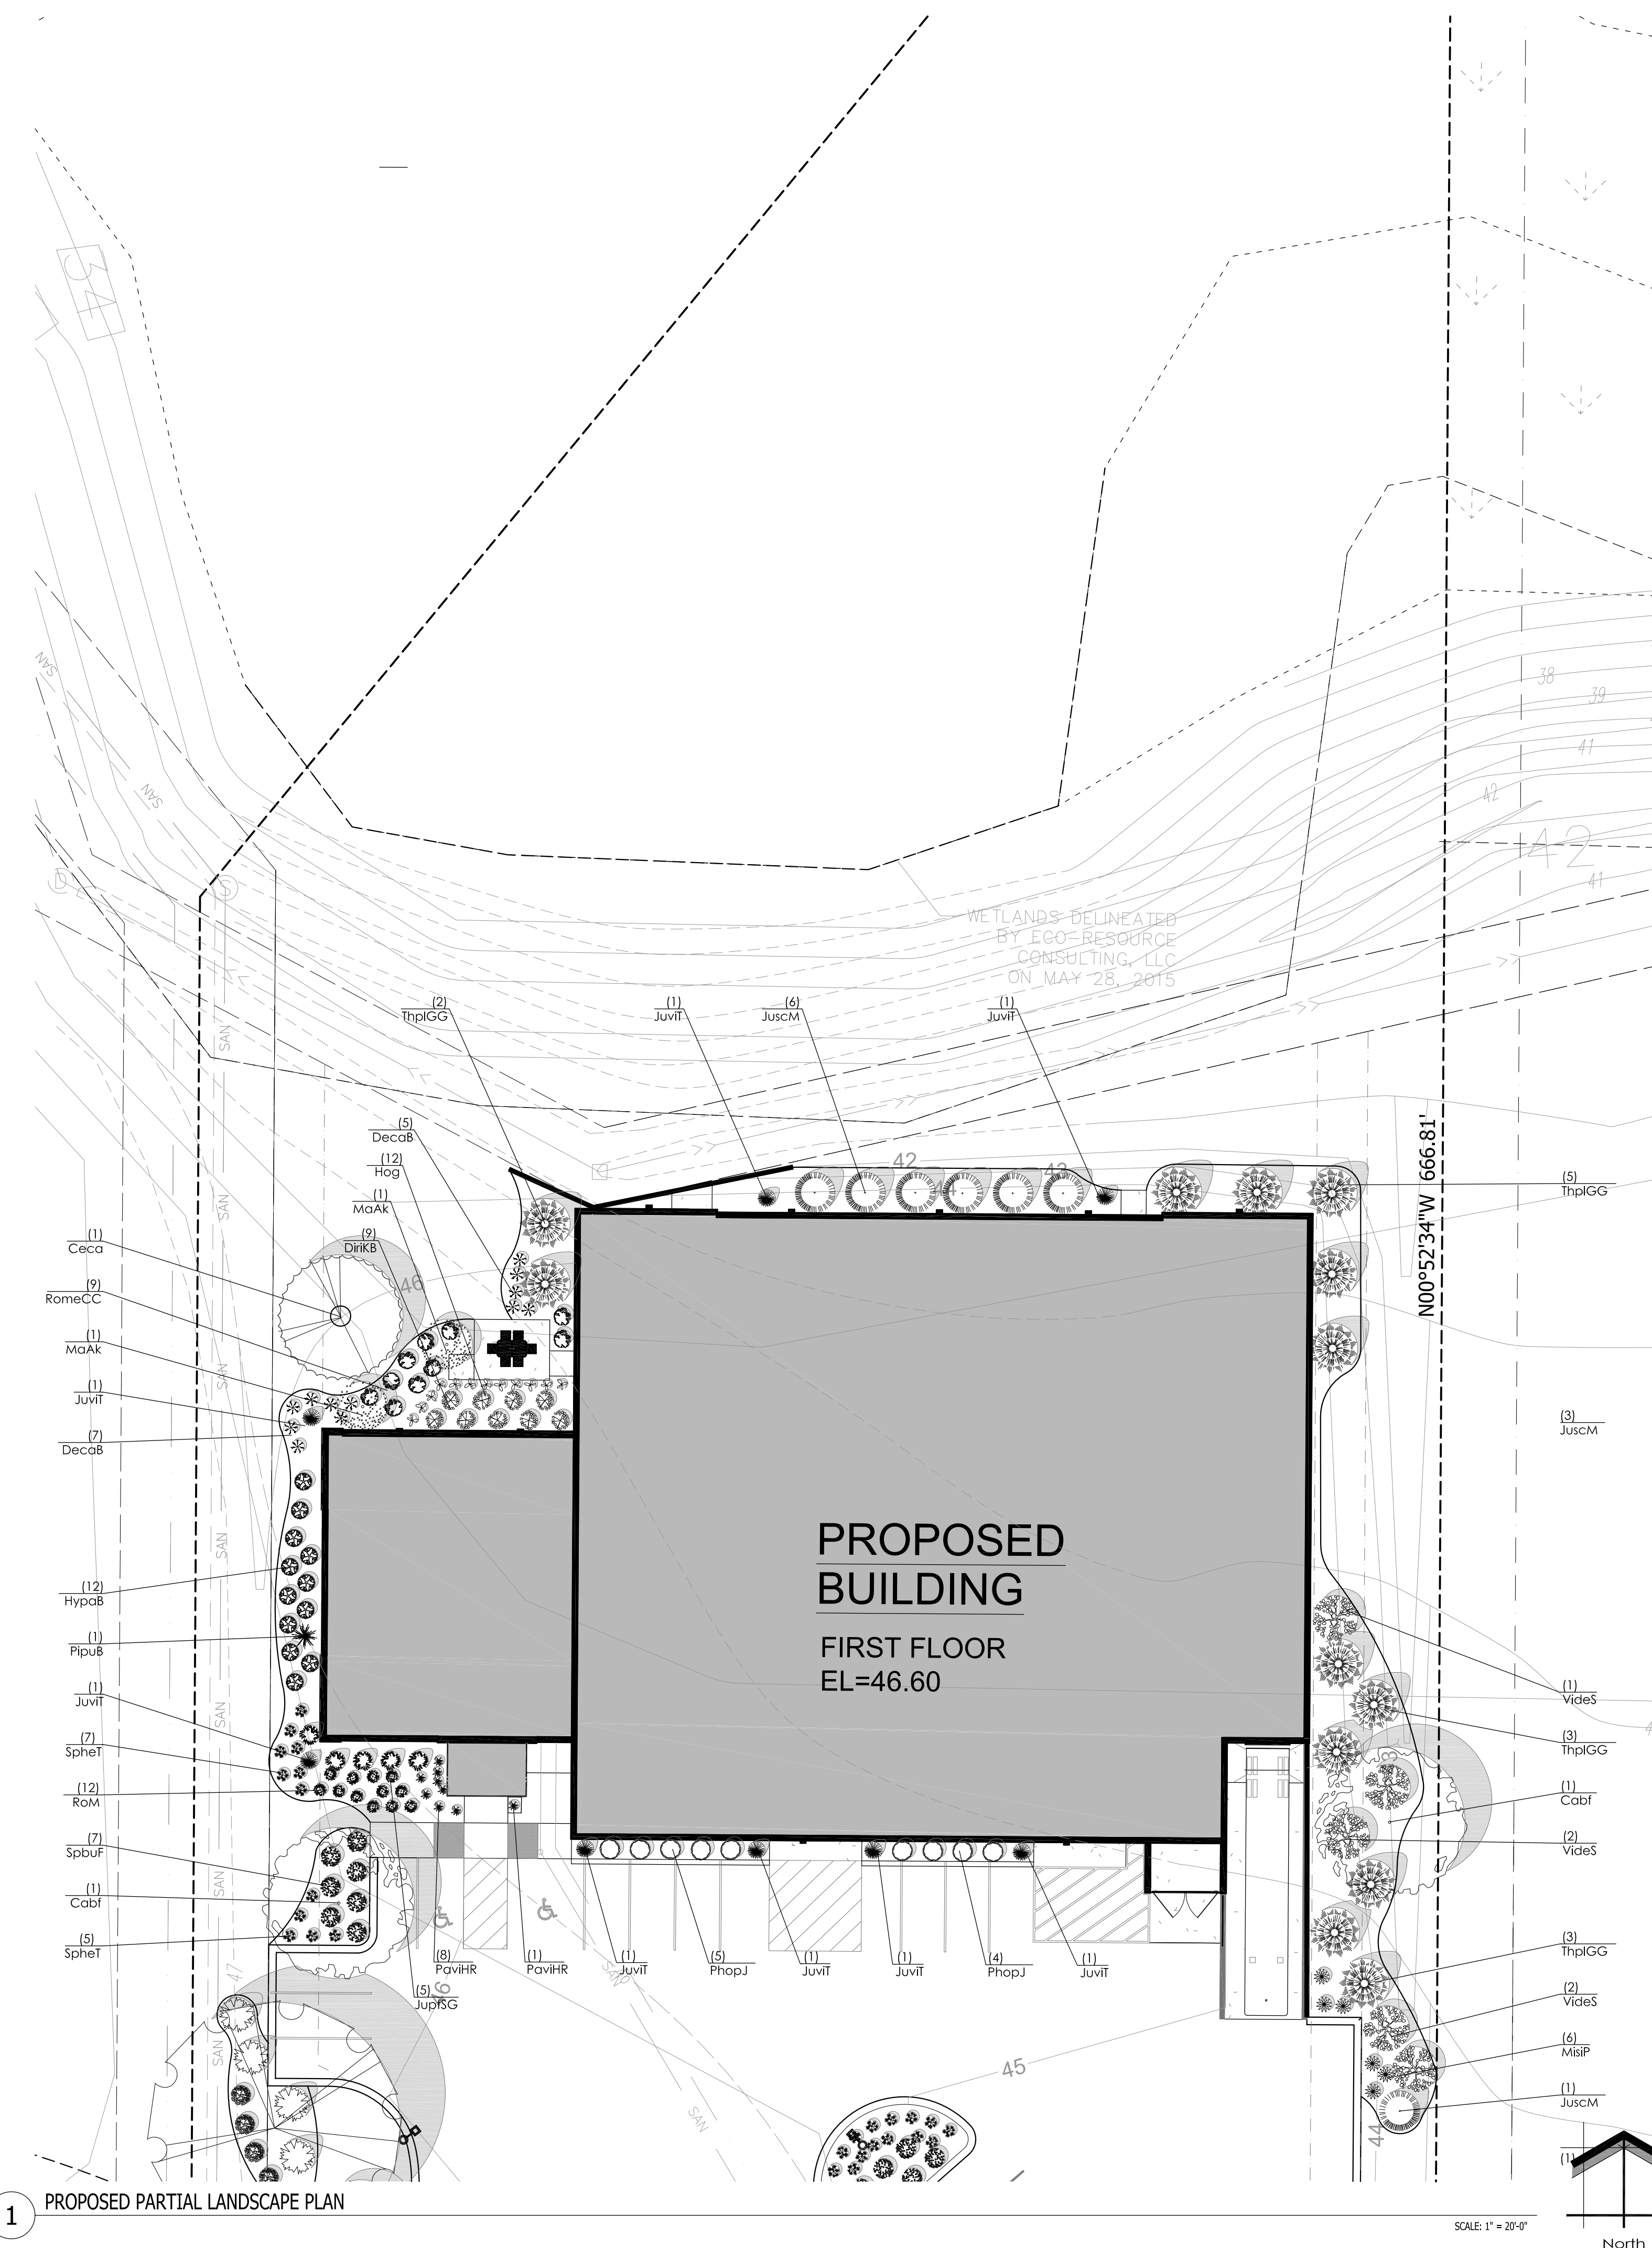

1 PROPOSED PARTIAL LANDSCAPE PLAN

SCALE: 1" = 20'-0"

North

NOT FOR CONSTRUCTION - PRELIMINARY - FOR ESTIMATING AND REVIEW ONLY - DO NOT SCALE THESE DRAWINGS- These documents reflect progress & intent & may be subject to change, including additional notes and detail. These are not final construction documents and should not be used for final bidding or construction-related purposes.