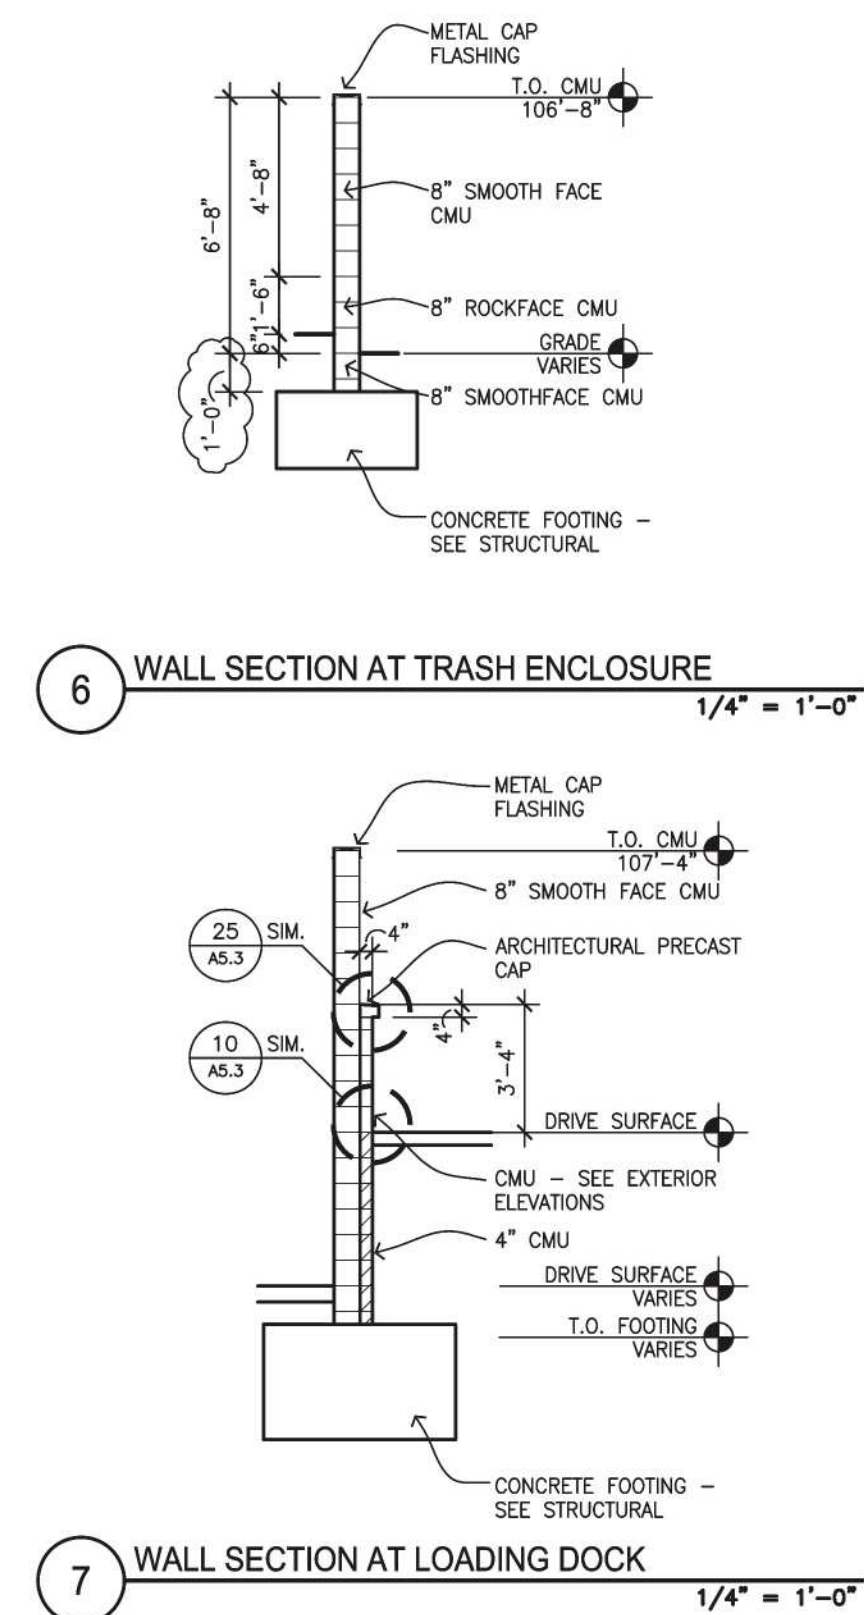

Doors open in photo to show that the interior of the doors are to be finished.

TRASH ENCLOSURE FINISH KEY	
SYMBOL DESIGNATION = ← FINISH	
SYMBOL DESIGNATION = ← COLOR	
FINISH	
	ANCHOR BLOCK - ROCKFACED CMU
	ANCHOR BLOCK - SMOOTH FACED CMU
	METAL - PAINTED
COLOR	
	LIMESTONE
	SHERWIN WILLIAMS SW 7723, COLONY BUFF
	SIERRA TAN