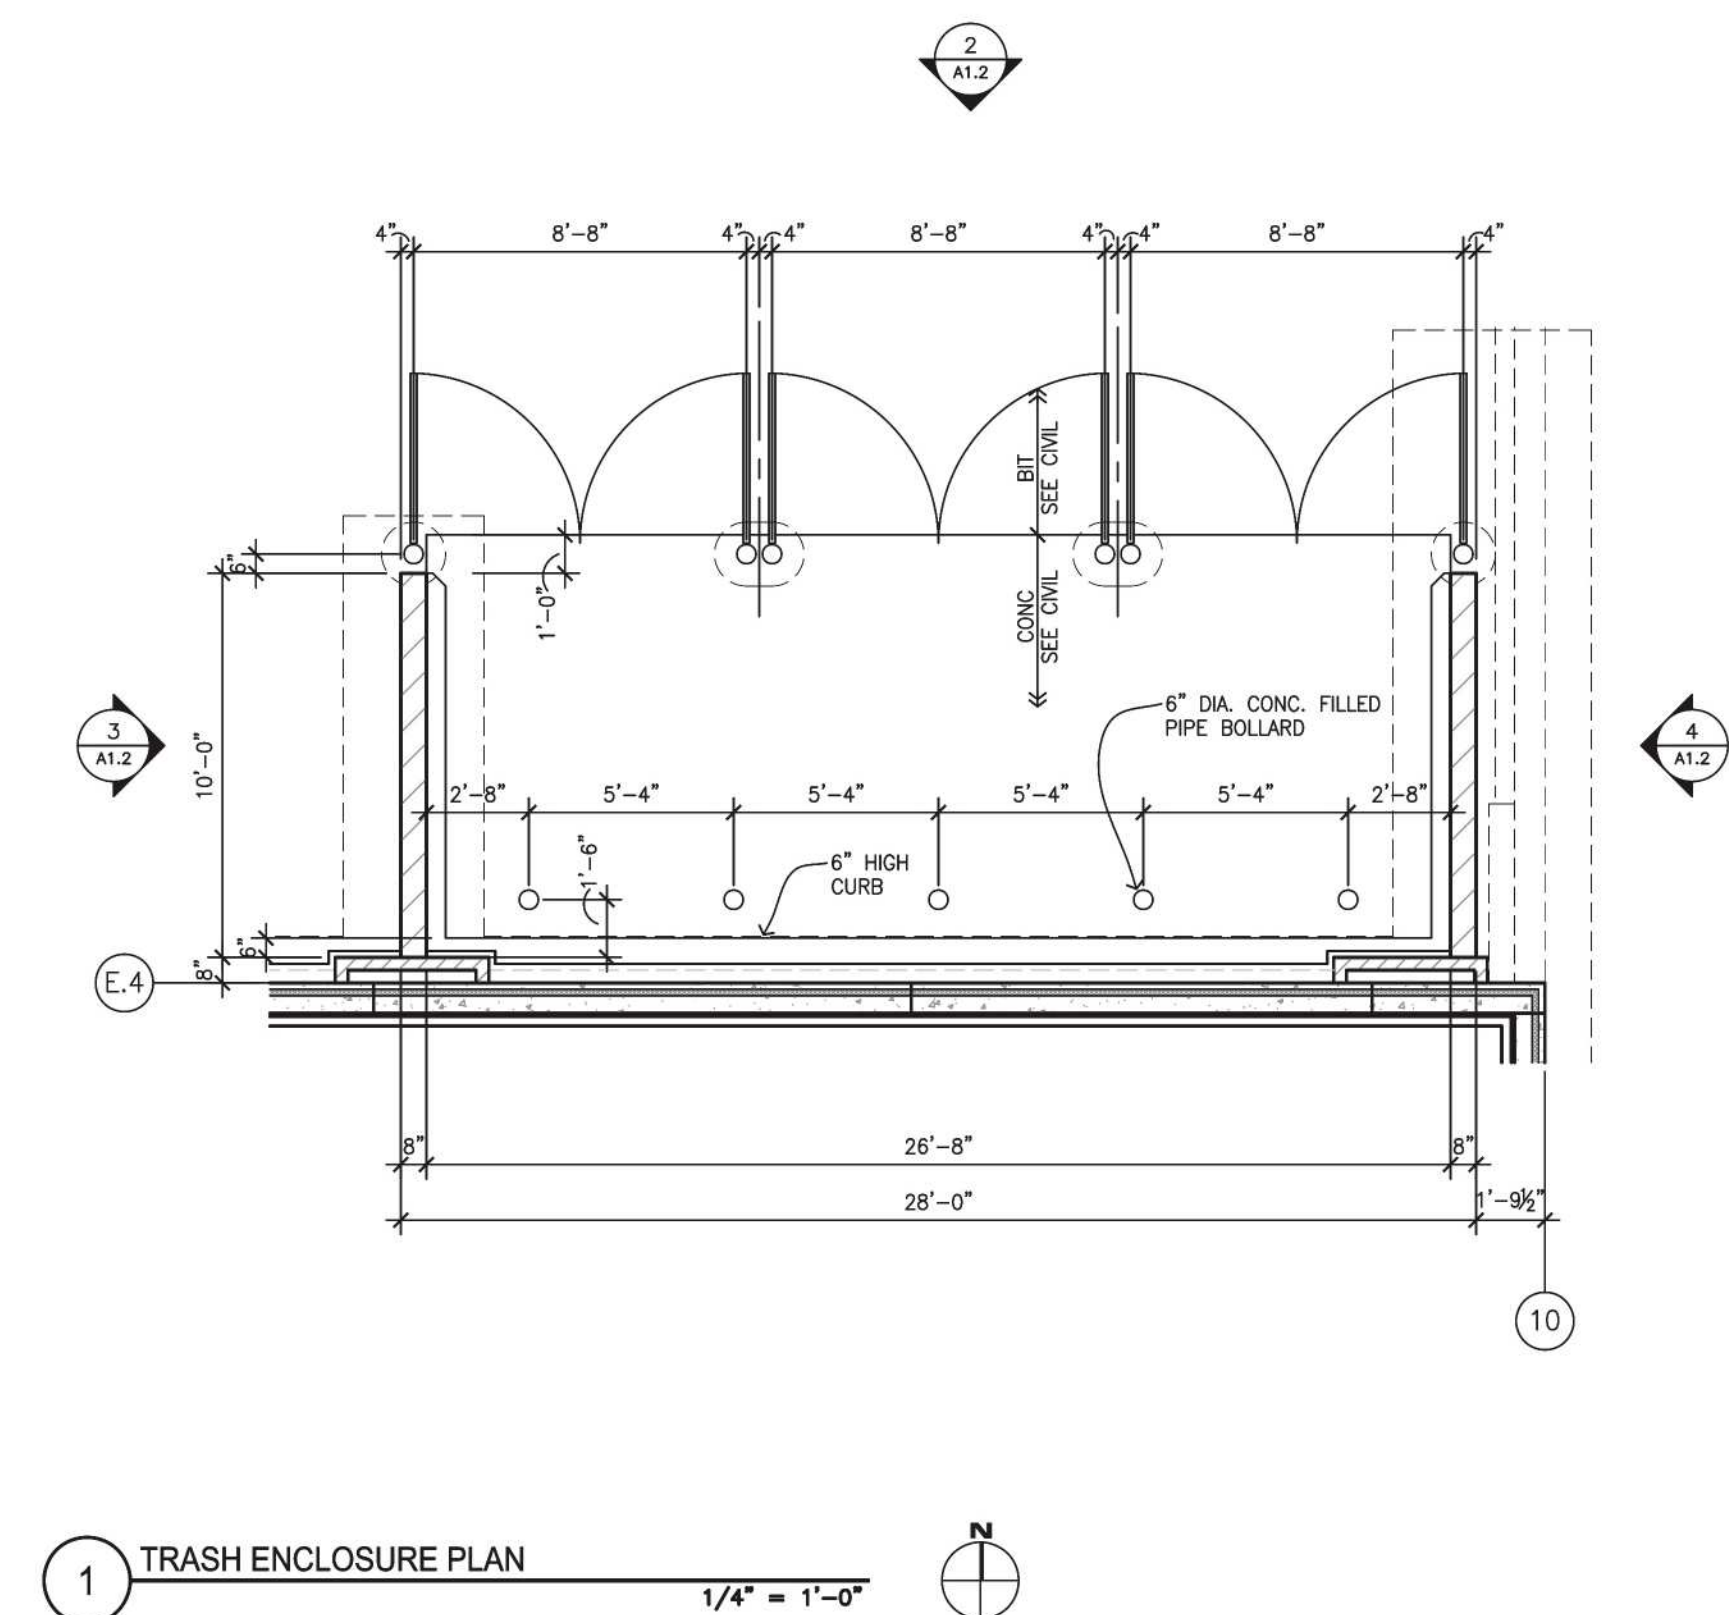

Doors open in photo to show that the interior of the doors are to be finished.

TRASH ENCLOSURE FINISH KEY	
SYMBOL DESIGNATION = ← FINISH	
SYMBOL DESIGNATION = ← COLOR	
FINISH	
	ANCHOR BLOCK - ROCKFACED CMU
	ANCHOR BLOCK - SMOOTH FACED CMU
	METAL - PAINTED
COLOR	
	LIMESTONE
	SHERWIN WILLIAMS SW 7723, COLONY BUFF
	SIERRA TAN