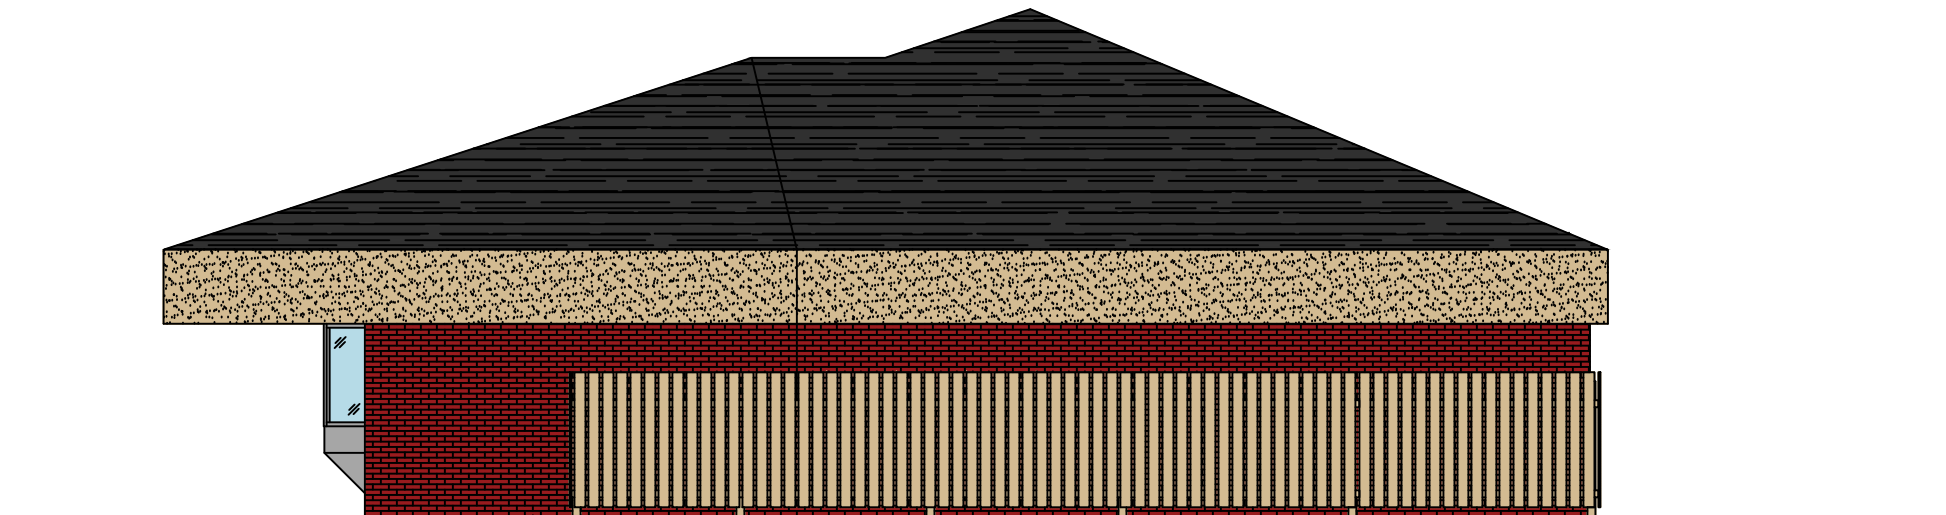

STORE ELEVATION

SCALE: 1/8" = 1'-0"

STORE ELEVATION

SCALE: 1/8" = 1'-0"

**KWIK
TRIP**

**KWIK
STAR**

KWIK TRIP, Inc.
P.O. BOX 2107
1626 OAK STREET
LA CROSSE, WI 54602-2107
PH. (608) 781-8988
FAX (608) 781-8960

CONVENIENCE STORE ELEVATIONS

CONVENIENCE STORE #968

2302 E. MORELAND BLVD
WAUKESHA, WI

#	DATE	DESCRIPTION

DRAWN BY	KMK
SCALE	MULTIPLE
PROJ. NO.	0001
DATE	2017-10-30
SHEET	CS1

STORE ELEVATION

SCALE: 1/8" = 1'-0"

STORE ELEVATION

SCALE: 1/8" = 1'-0"

**KWIK
TRIP**

**KWIK
STAR**

KWIK TRIP, Inc.
P.O. BOX 2107
1626 OAK STREET
LA CROSSE, WI 54602-2107
PH. (608) 781-8988
FAX (608) 781-8960

CONVENIENCE STORE ELEVATIONS

CONVENIENCE STORE #968

2302 E. MORELAND BLVD
WAUKESHA, WI

#	DATE	DESCRIPTION

DRAWN BY	KMK
SCALE	MULTIPLE
PROJ. NO.	0001
DATE	2017-10-30
SHEET	CS2