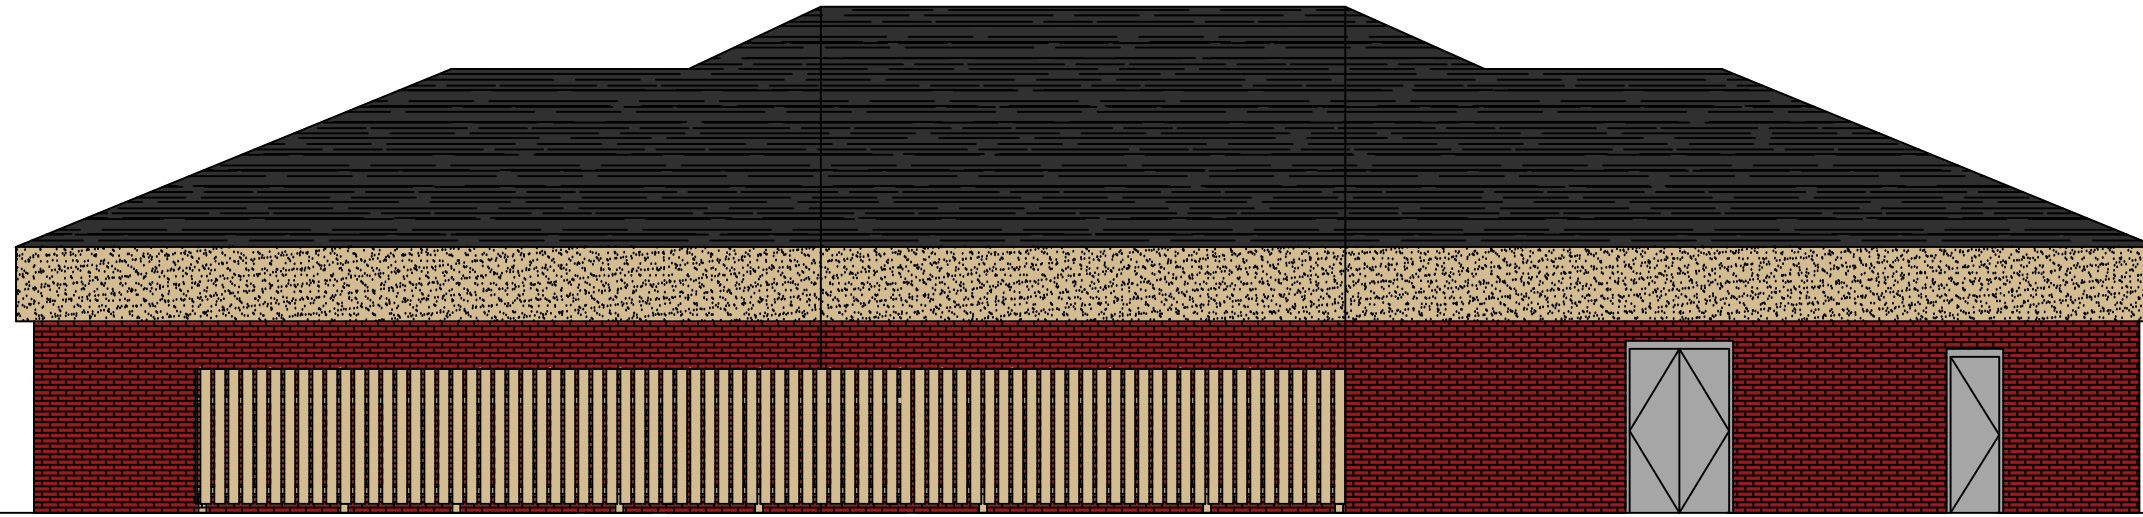

STORE ELEVATION

SCALE: 1/8" = 1'-0"

STORE ELEVATION

SCALE: 1/8" = 1'-0"

**KWIK
TRIP**

**KWIK
STAR**

KWIK TRIP, Inc.
P.O. BOX 2107
1626 OAK STREET
LA CROSSE, WI 54602-2107
PH. (608) 781-8988
FAX (608) 781-8960

CONVENIENCE STORE ELEVATIONS

CONVENIENCE STORE #968

2302 E. MORELAND BLVD
WAUKESHA, WI

#	DATE	DESCRIPTION

DRAWN BY	KMK
SCALE	MULTIPLE
PROJ. NO.	0001
DATE	2017-10-30
SHEET	CS1

STORE ELEVATION

SCALE: 1/8" = 1'-0"

STORE ELEVATION

SCALE: 1/8" = 1'-0"

**KWIK
TRIP**

**KWIK
STAR**

KWIK TRIP, Inc.
P.O. BOX 2107
1626 OAK STREET
LA CROSSE, WI 54602-2107
PH. (608) 781-8988
FAX (608) 781-8960

CONVENIENCE STORE ELEVATIONS

CONVENIENCE STORE #968

2302 E. MORELAND BLVD
WAUKESHA, WI

#	DATE	DESCRIPTION

DRAWN BY	KMK
SCALE	MULTIPLE
PROJ. NO.	0001
DATE	2017-10-30
SHEET	CS2