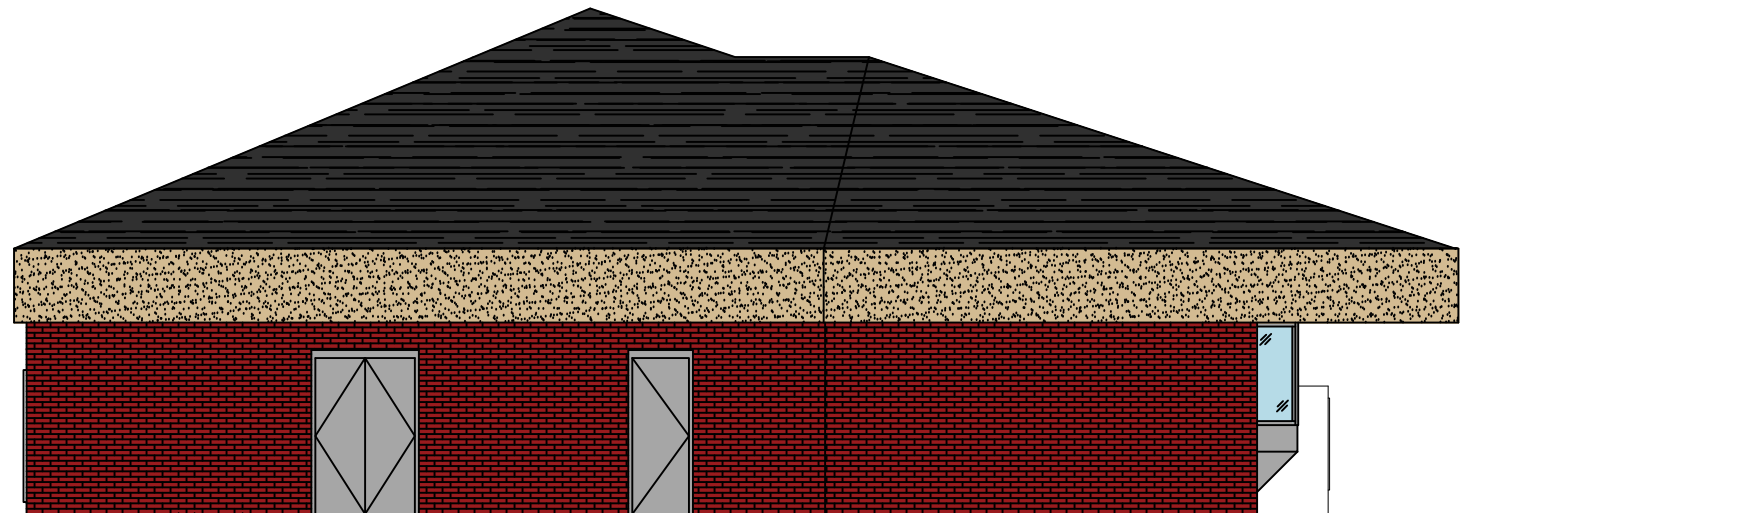

STORE ELEVATION

SCALE: 1/8" = 1'-0"

STORE ELEVATION

SCALE: 1/8" = 1'-0"

**KWIK
TRIP**

**KWIK
STAR**

KWIK TRIP, Inc.
P.O. BOX 2107
1626 OAK STREET
LA CROSSE, WI 54602-2107
PH. (608) 781-8988
FAX (608) 781-8960

CONVENIENCE STORE ELEVATIONS

CONVENIENCE STORE #968

2302 E. MORELAND BLVD
WAUKESHA, WI

#	DATE	DESCRIPTION

DRAWN BY	KMK
SCALE	MULTIPLE
PROJ. NO.	0001
DATE	2017-10-30
SHEET	CS1

STORE ELEVATION

SCALE: 1/8" = 1'-0"

STORE ELEVATION

SCALE: 1/8" = 1'-0"

**KWIK
TRIP**

**KWIK
STAR**

KWIK TRIP, Inc.
P.O. BOX 2107
1626 OAK STREET
LA CROSSE, WI 54602-2107
PH. (608) 781-8988
FAX (608) 781-8960

CONVENIENCE STORE ELEVATIONS

CONVENIENCE STORE #968

2302 E. MORELAND BLVD
WAUKESHA, WI

#	DATE	DESCRIPTION

DRAWN BY	KMK
SCALE	MULTIPLE
PROJ. NO.	0001
DATE	2017-10-30
SHEET	CS2