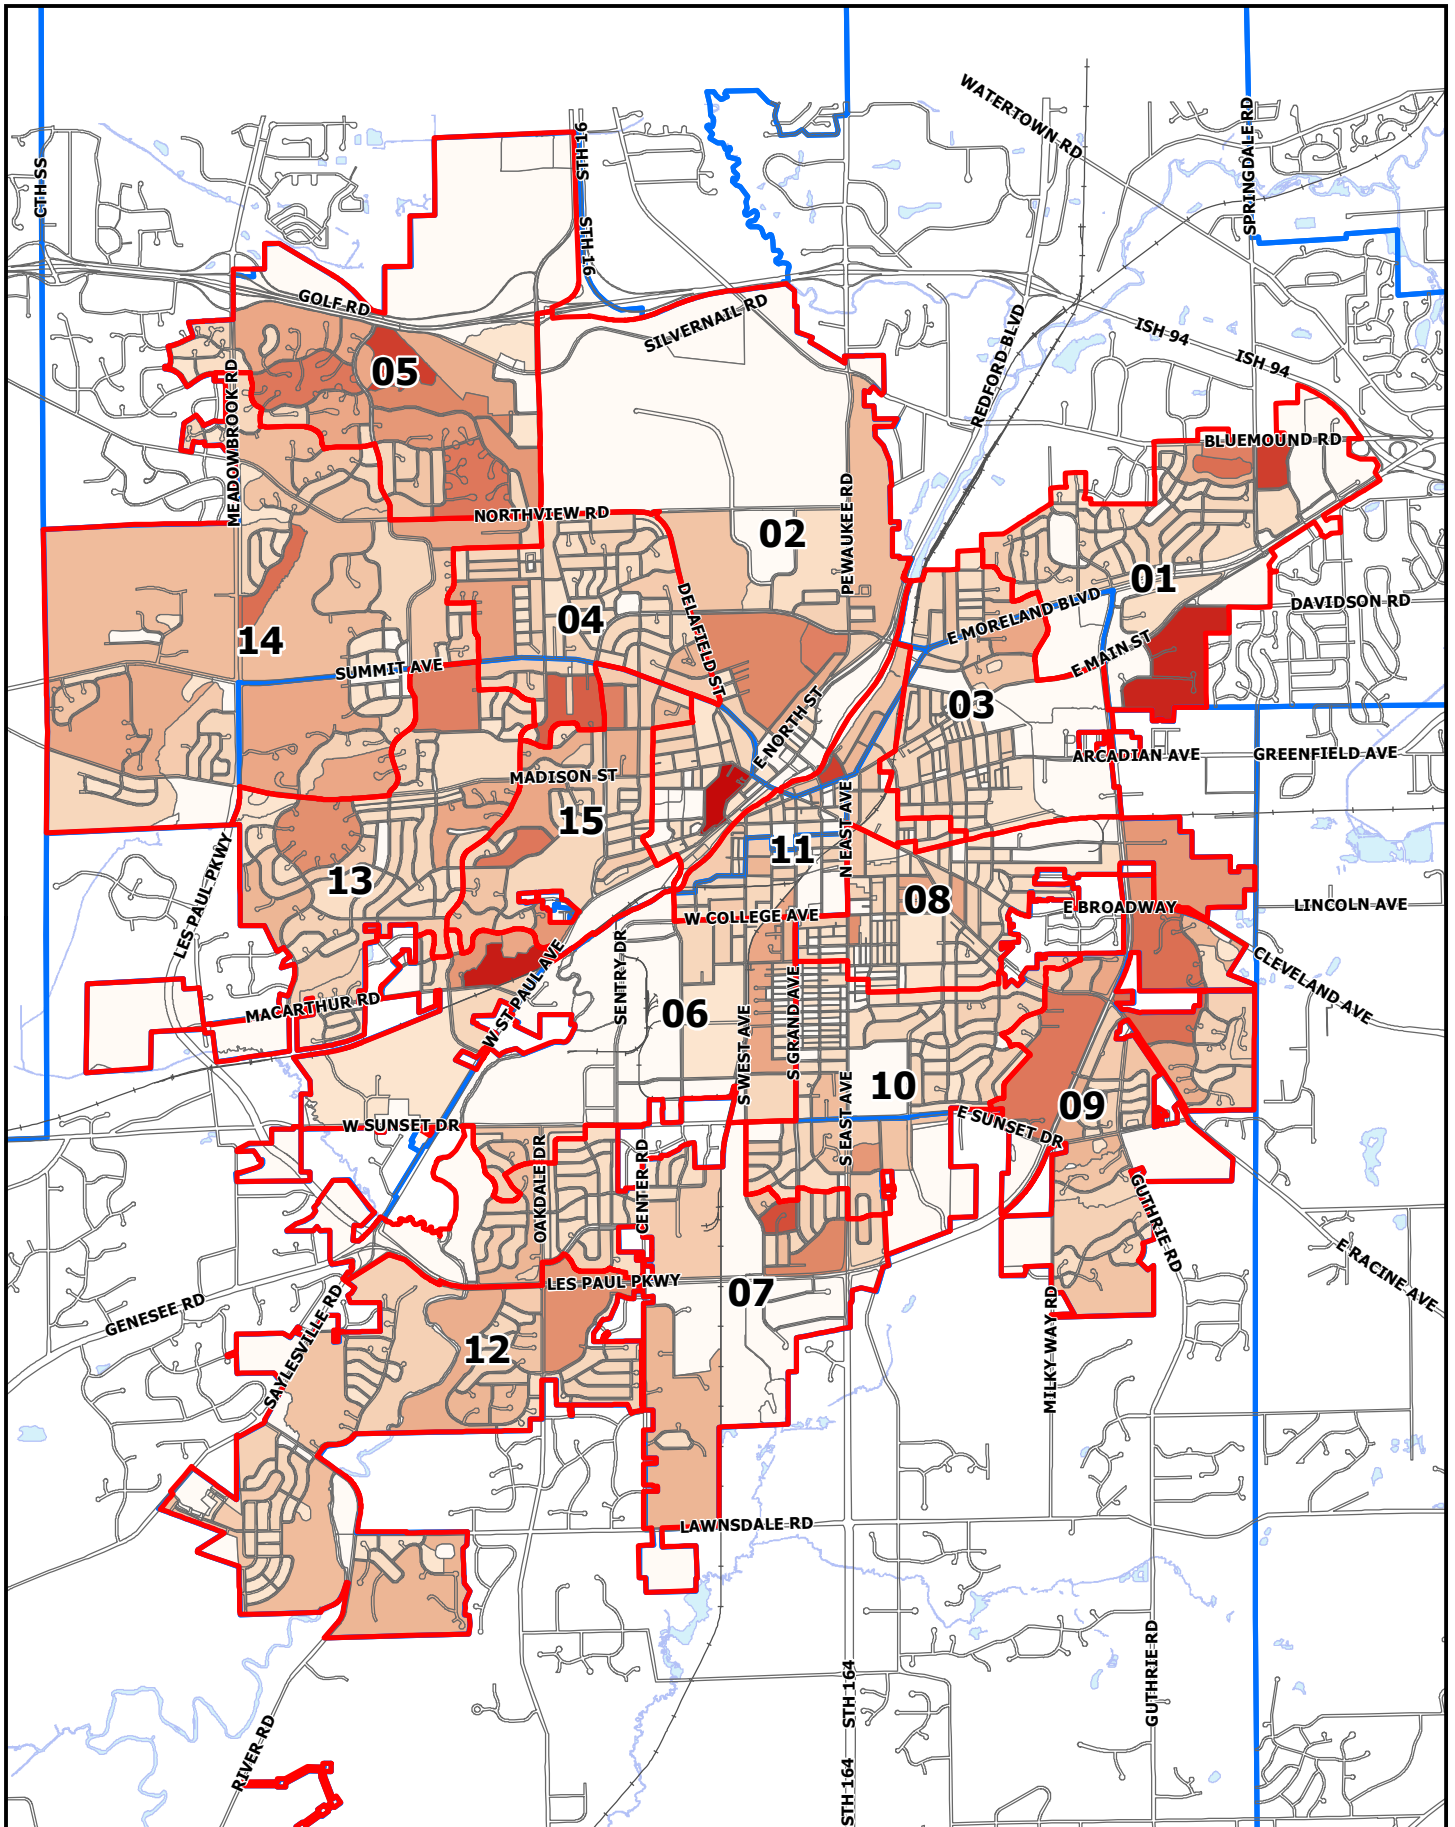

- ⊗ Ward Population Range
- ✓ Wards Completely in Sup. Dist.

Current Wards and Supervisory Districts
 City of Waukesha
 October 2021

Current Wards and 2021 Supervisory Districts
 City of Waukesha
 October 2021

- ▣ Aldermanic District Pop. Balanced
- ▣ Valid Wards in Supervisory Districts

Current Ald Districts and 2021 Sup Districts
 City of Waukesha
 October 2021

- ⊗ Aldermanic District Pop. Balanced
- ⊗ Valid Wards in Supervisory Districts

Current Ald Districts and
2021 Block Populations
City of Waukesha
October 2021

- ✓ Aldermanic District Pop. Balanced
- ✓ Valid Wards in Supervisory Districts
- ✓ Contiguous Wards
- ✓ As Compact as Possible