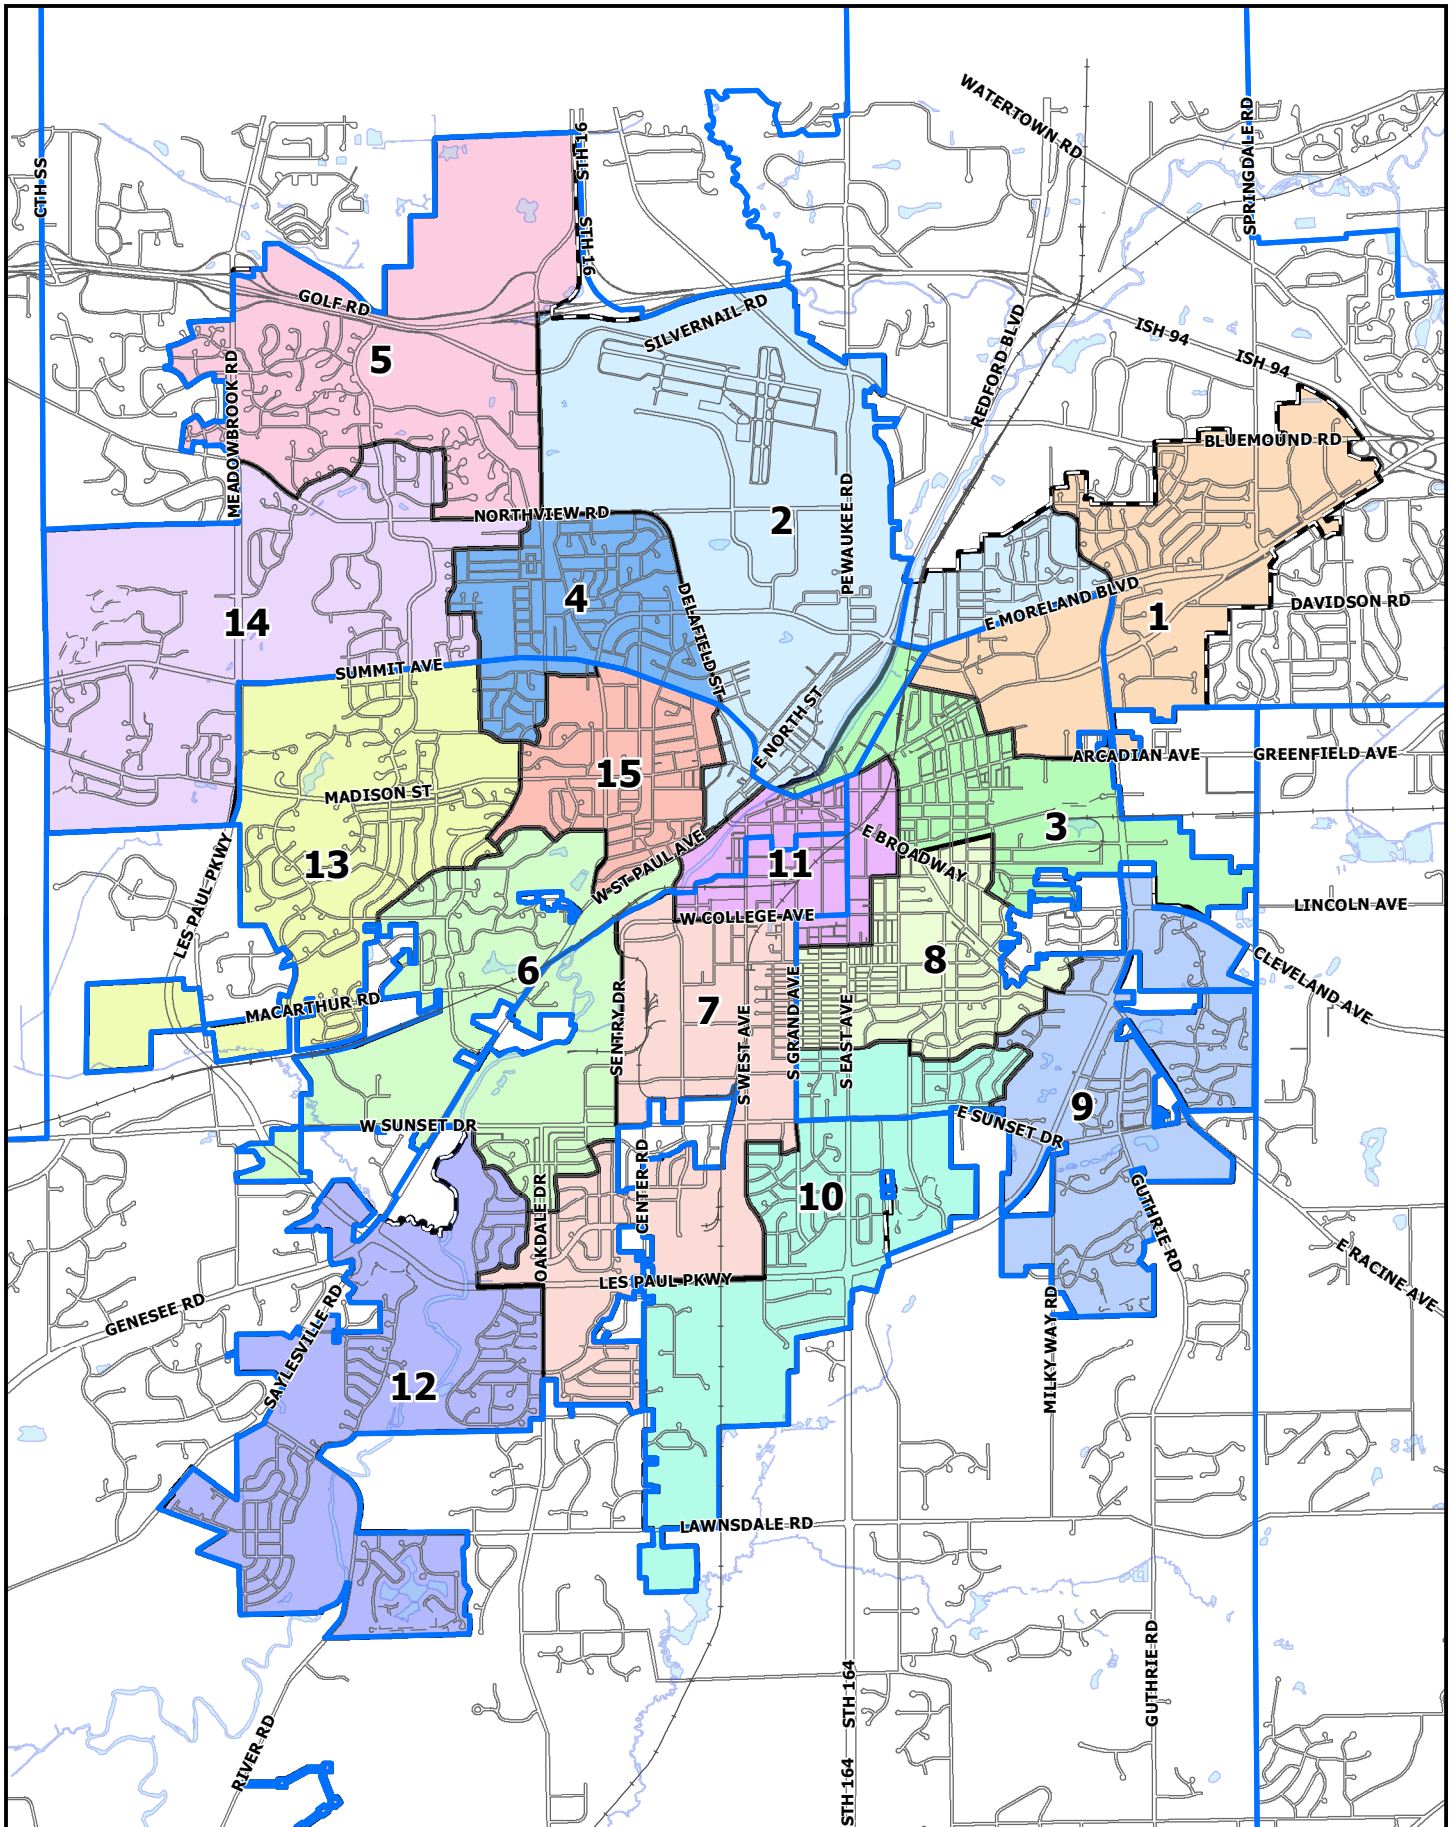

- ⊗ Ward Population Range
- ✓ Wards Completely in Sup. Dist.

Current Wards and Supervisory Districts
 City of Waukesha
 October 2021

Current Wards and 2021 Supervisory Districts
 City of Waukesha
 October 2021

- ▣ Aldermanic District Pop. Balanced
- ▣ Valid Wards in Supervisory Districts

Current Ald Districts and 2021 Sup Districts
 City of Waukesha
 October 2021

- ⊗ Aldermanic District Pop. Balanced
- ⊗ Valid Wards in Supervisory Districts

Current Ald Districts and
2021 Block Populations
City of Waukesha
October 2021

- ✓ Aldermanic District Pop. Balanced
- ✓ Valid Wards in Supervisory Districts
- ✓ Contiguous Wards
- ✓ As Compact as Possible

2021 Ald Districts and 2021 Sup Districts
 City of Waukesha
 October 2021

- ✓ Ward Population Range
- ✓ Wards Completely in Sup. Dist.
- ✓ Contiguous Wards Create Ald. Dist

2021 Wards and 2021 Sup Districts
 City of Waukesha
 October 2021