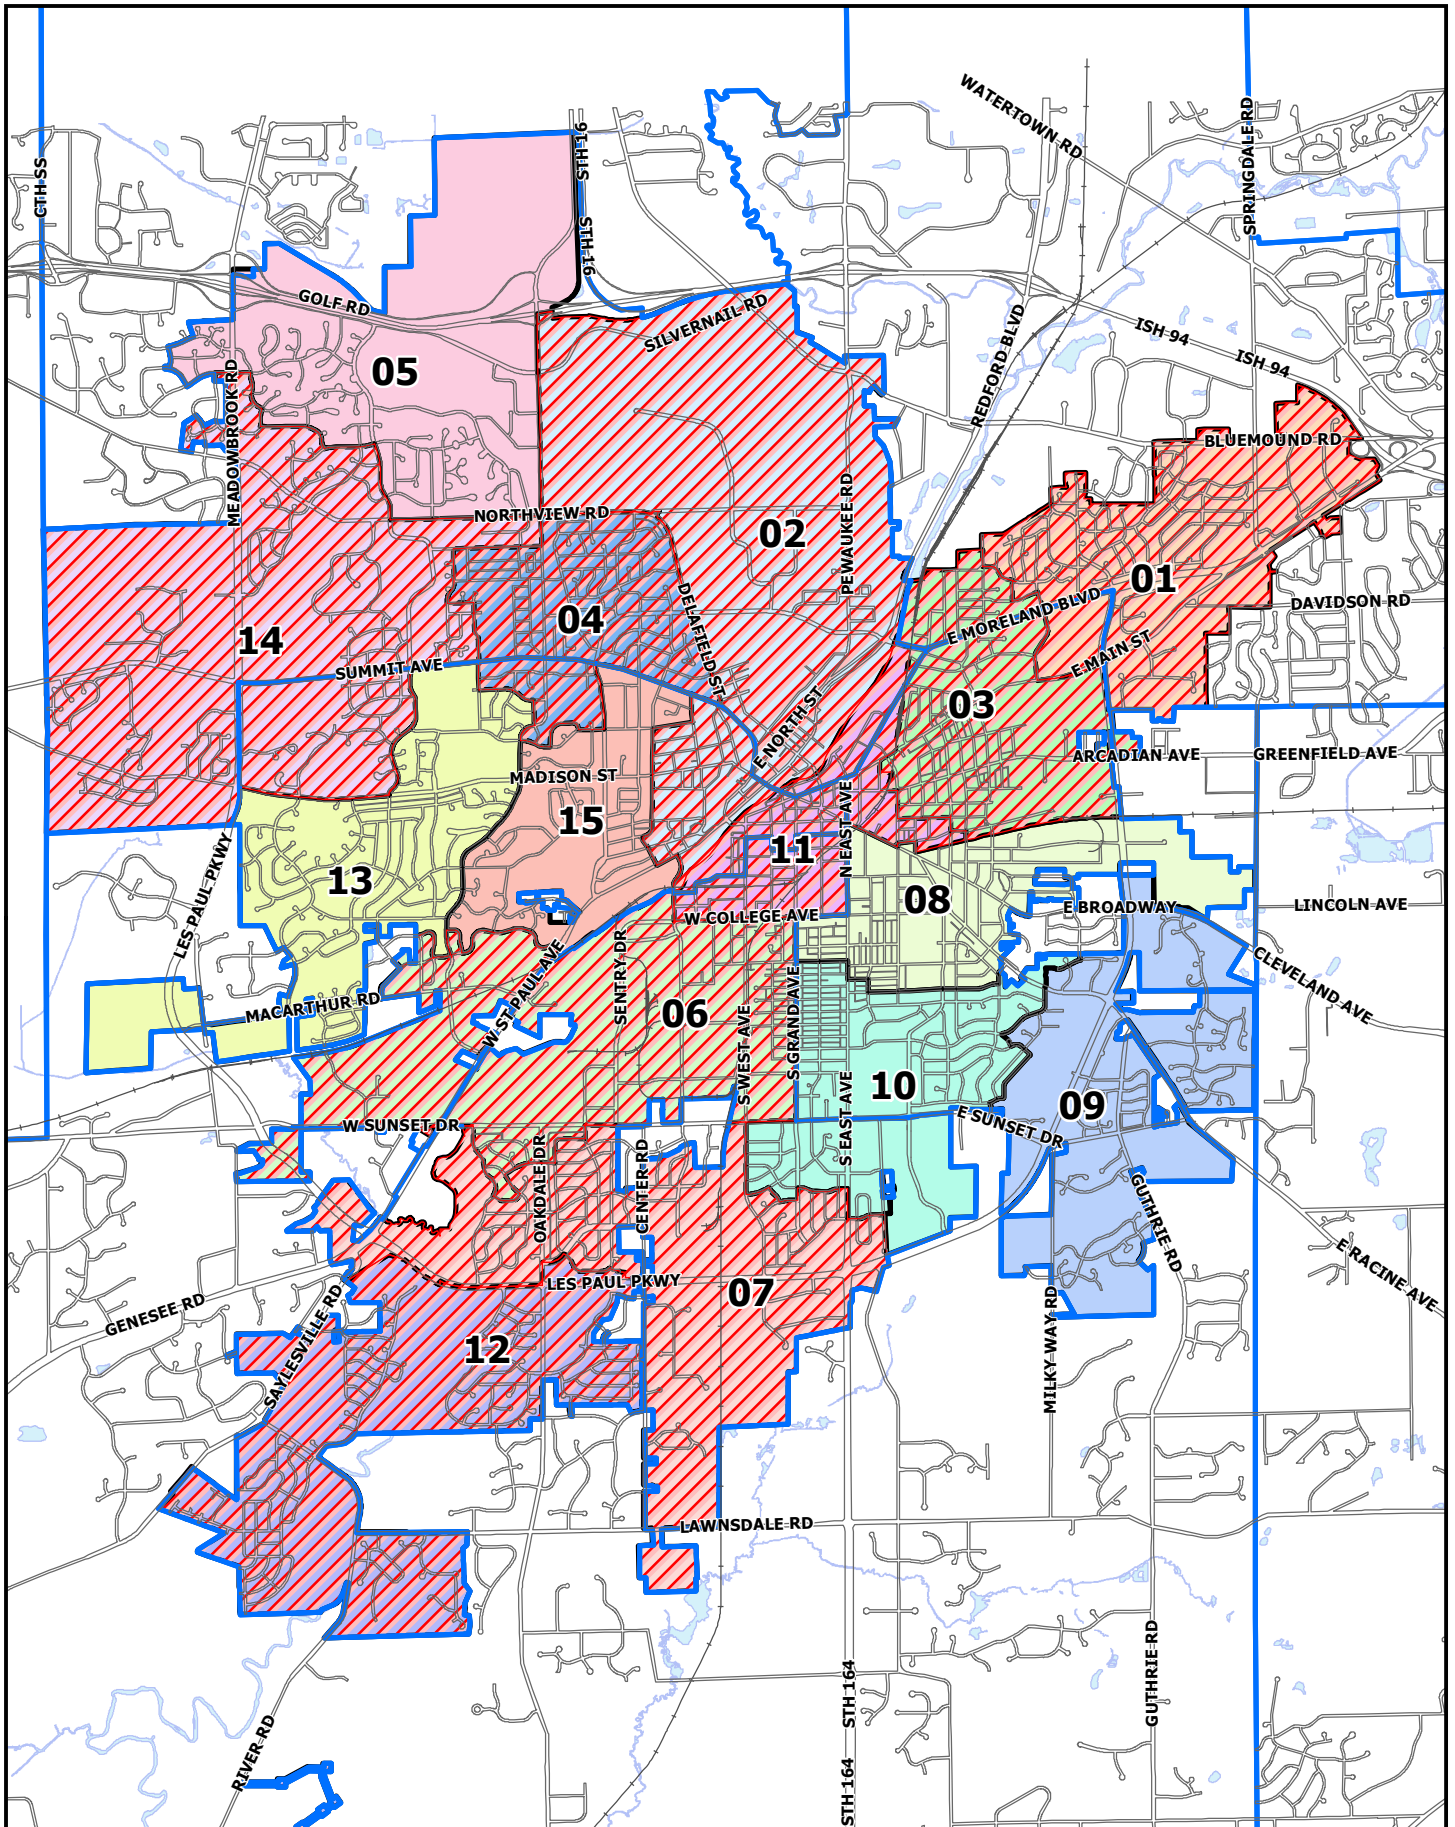

- ⊗ Ward Population Range
- ✓ Wards Completely in Sup. Dist.

Current Wards and Supervisory Districts
 City of Waukesha
 October 2021

Current Wards and 2021 Supervisory Districts
 City of Waukesha
 October 2021

- ▣ Aldermanic District Pop. Balanced
- ▣ Valid Wards in Supervisory Districts

Current Ald Districts and 2021 Sup Districts
 City of Waukesha
 October 2021

- ⊗ Aldermanic District Pop. Balanced
- ⊗ Valid Wards in Supervisory Districts

Current Ald Districts and
2021 Block Populations
City of Waukesha
October 2021

- ✓ Aldermanic District Pop. Balanced
- ✓ Valid Wards in Supervisory Districts
- ✓ Contiguous Wards
- ✓ As Compact as Possible

2021 Ald Districts and 2021 Sup Districts
 City of Waukesha
 October 2021

- ✓ Ward Population Range
- ✓ Wards Completely in Sup. Dist.
- ✓ Contiguous Wards Create Ald. Dist

2021 Wards and 2021 Sup Districts
 City of Waukesha
 October 2021