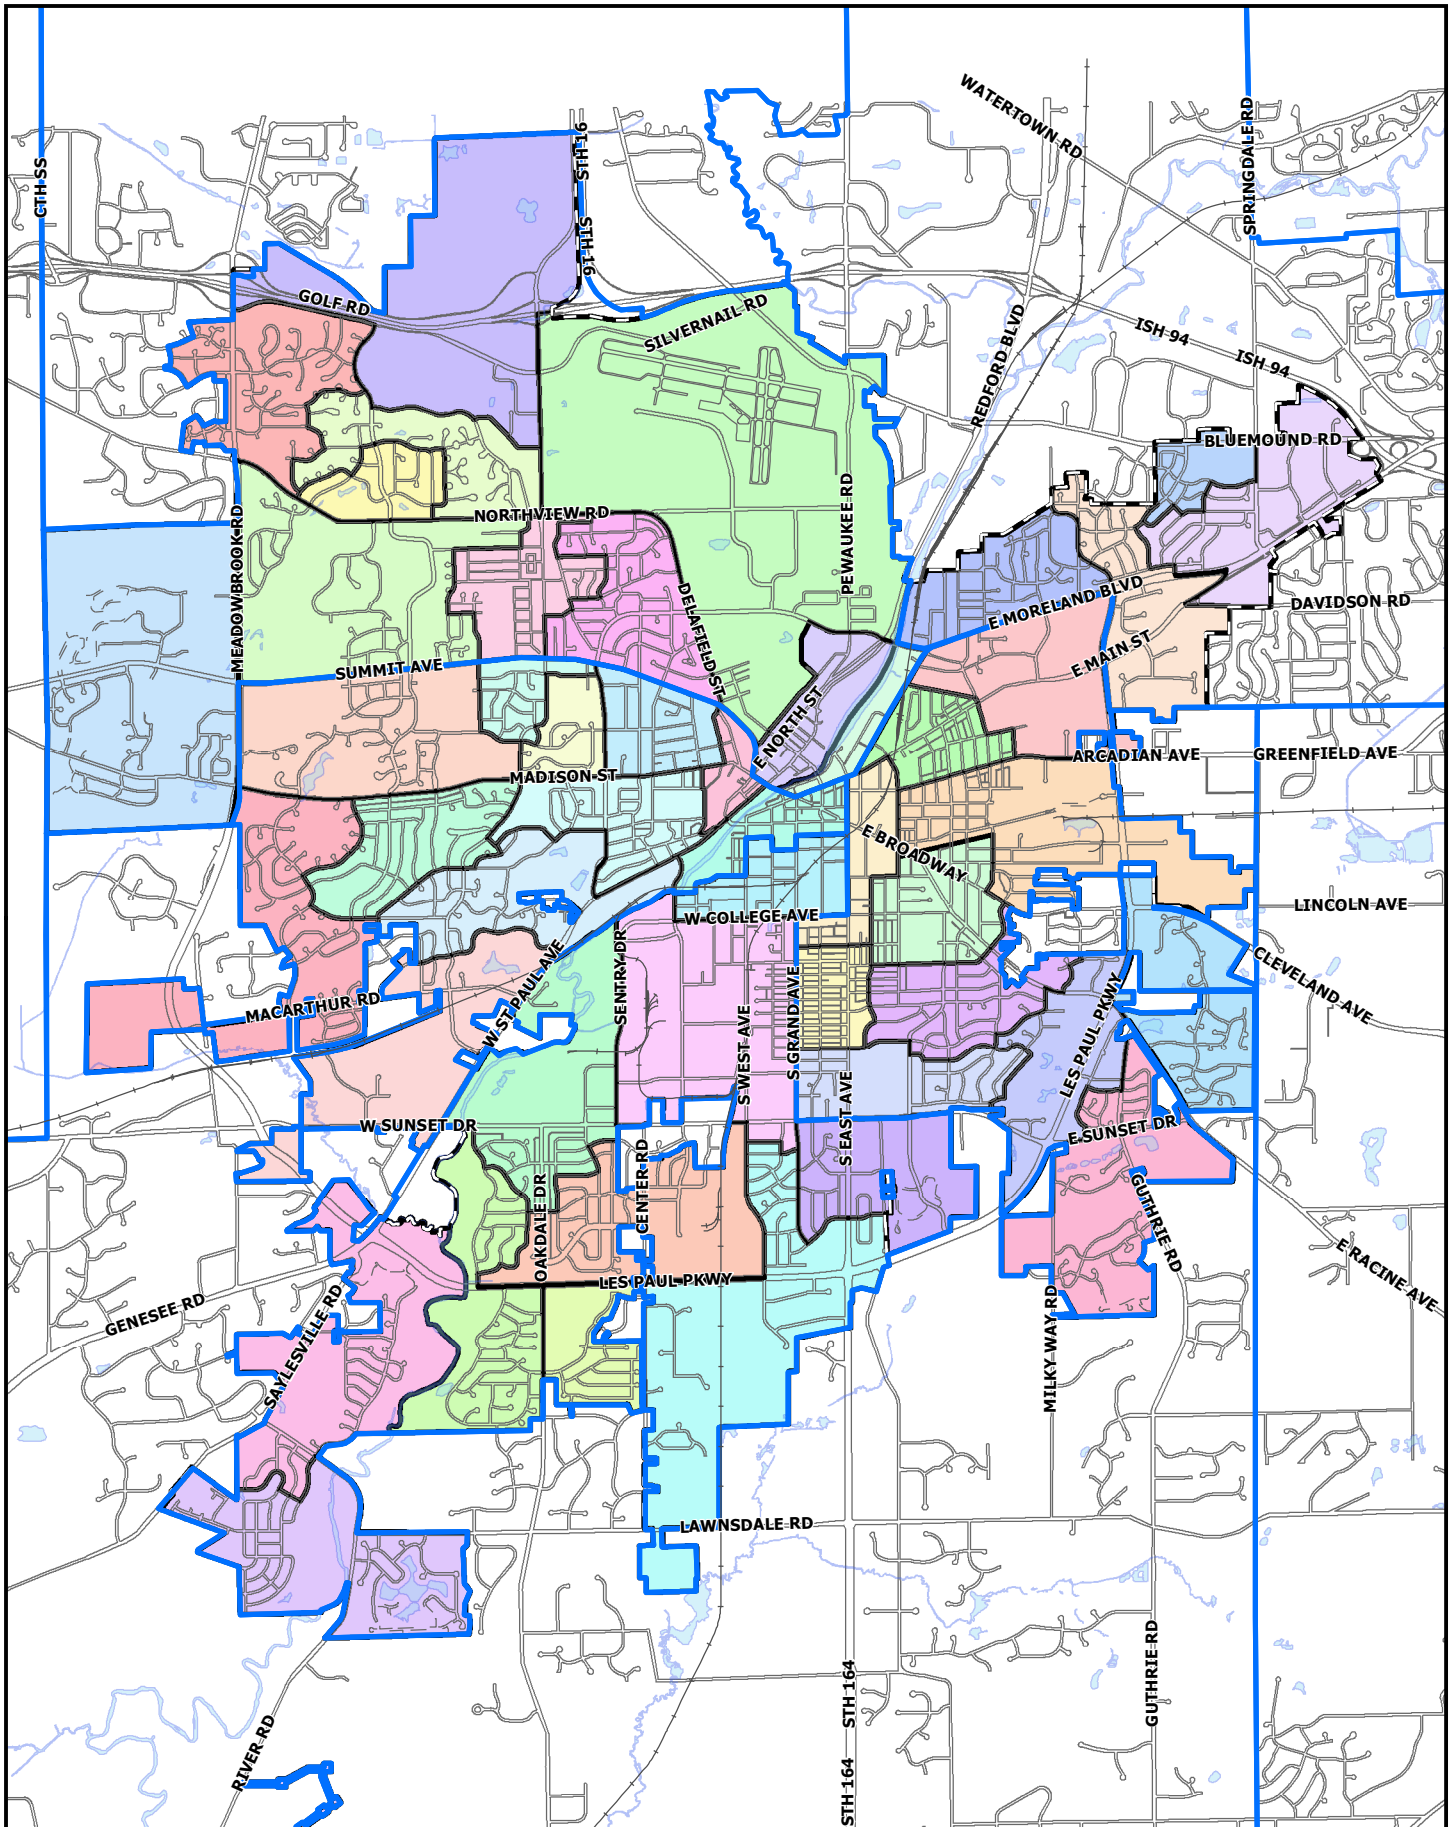

- ✓ Ward Population Range
- ✓ Wards Completely in Sup. Dist.
- ✓ Contiguous Wards Create Ald. Dist

2021 Wards and 2021 Sup Districts
City of Waukesha
October 2021