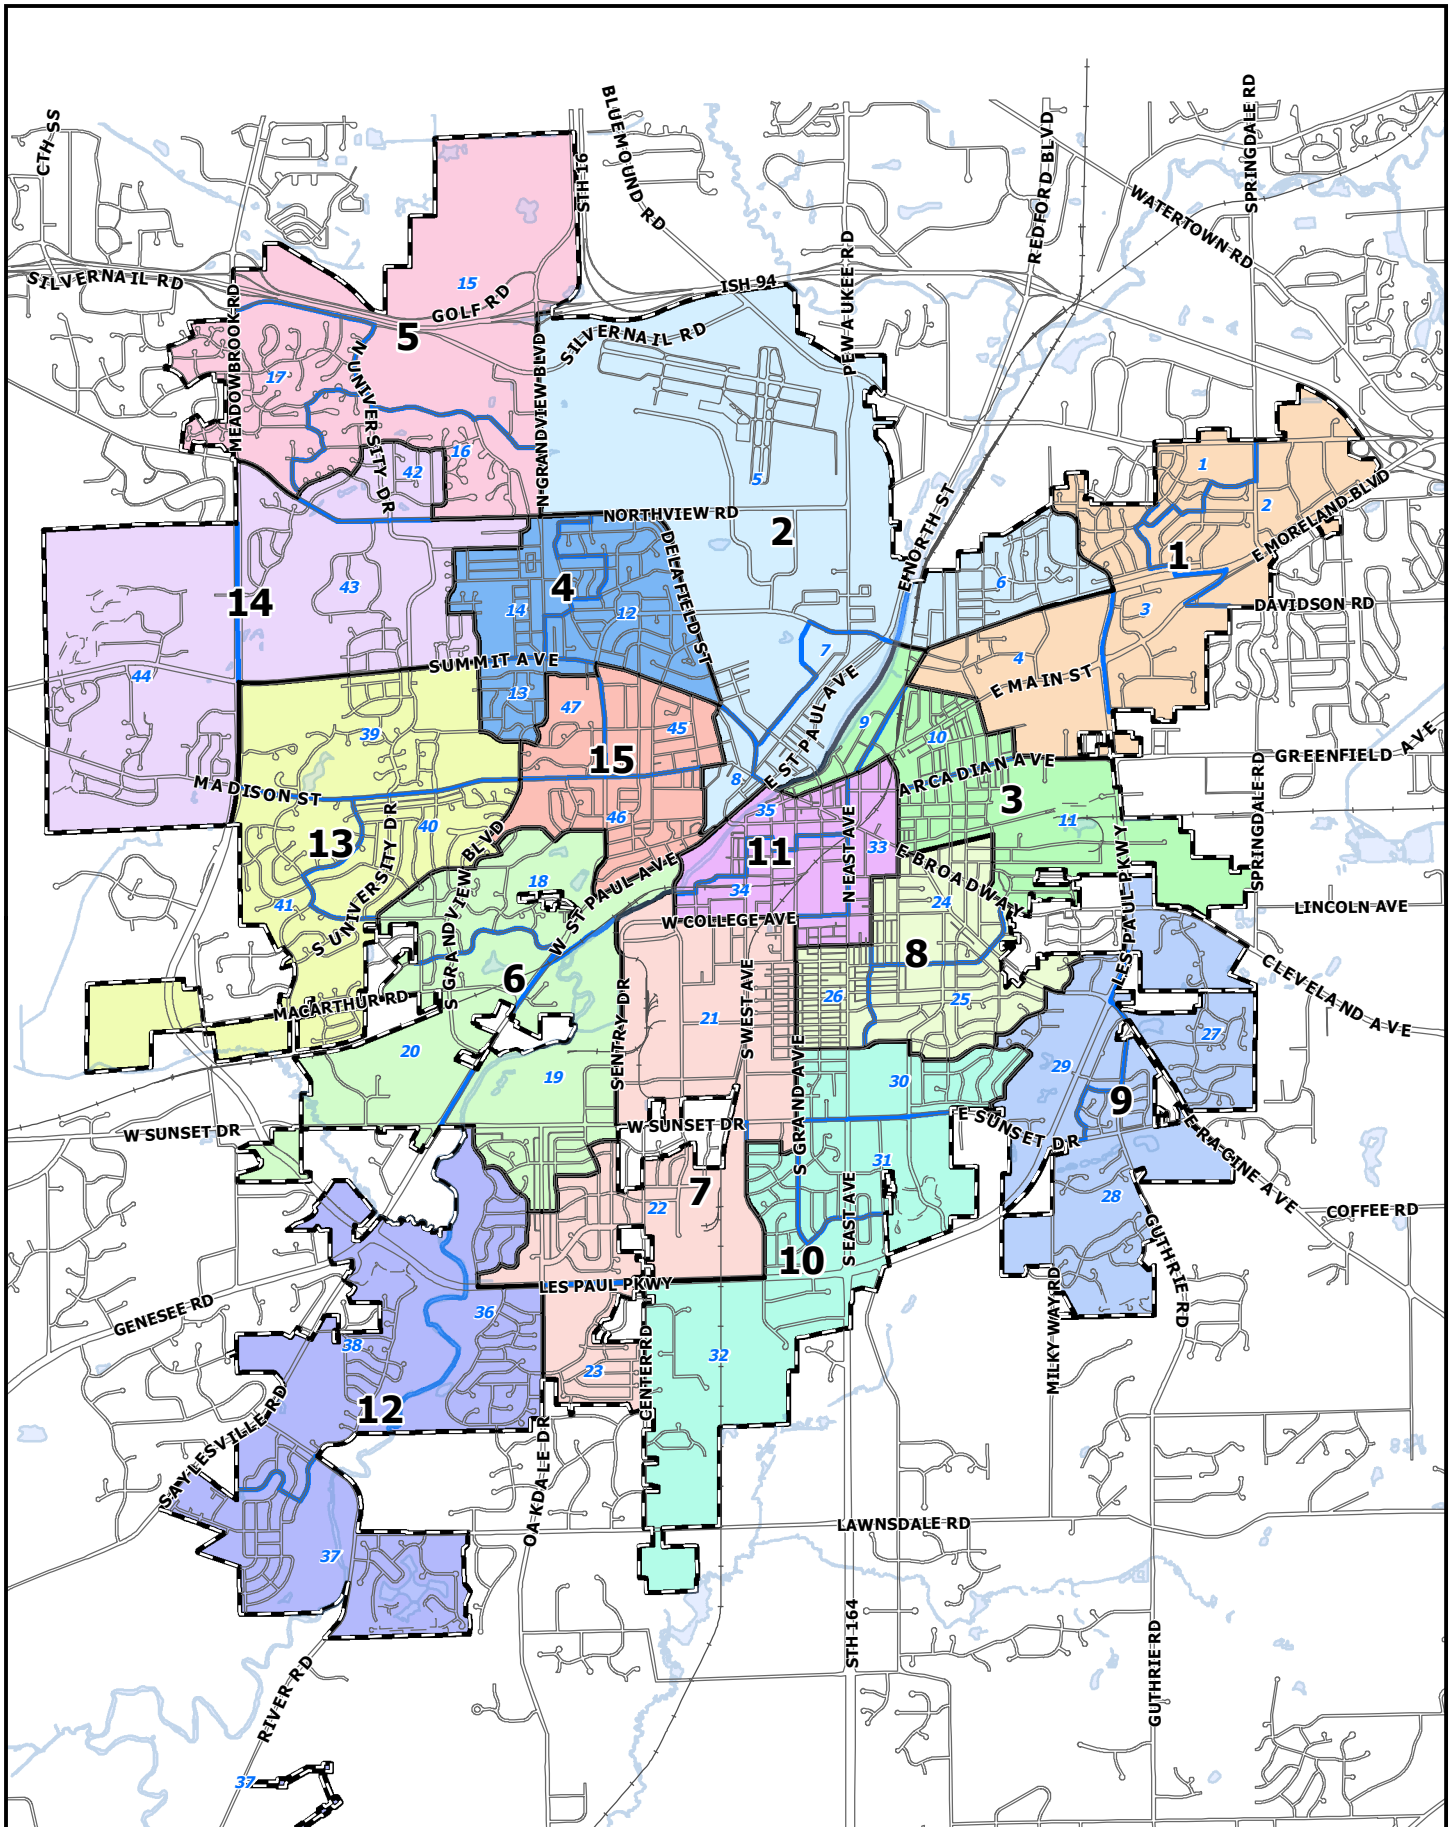

- ▣ Aldermanic District Pop. Balanced
- ▣ Valid Wards in Supervisory Districts

Current Ald Districts and 2021 Sup Districts
 City of Waukesha
 October 2021

- ⊗ Aldermanic District Pop. Balanced
- ⊗ Valid Wards in Supervisory Districts

Current Ald Districts and
2021 Block Populations
City of Waukesha
October 2021

- ✓ Aldermanic District Pop. Balanced
- ✓ Valid Wards in Supervisory Districts
- ✓ Contiguous Wards
- ✓ As Compact as Possible

2021 Ald Districts and 2021 Sup Districts
 City of Waukesha
 October 2021

- ✓ Ward Population Range
- ✓ Wards Completely in Sup. Dist.
- ✓ Contiguous Wards Create Ald. Dist

2021 Wards and 2021 Sup Districts
 City of Waukesha
 October 2021