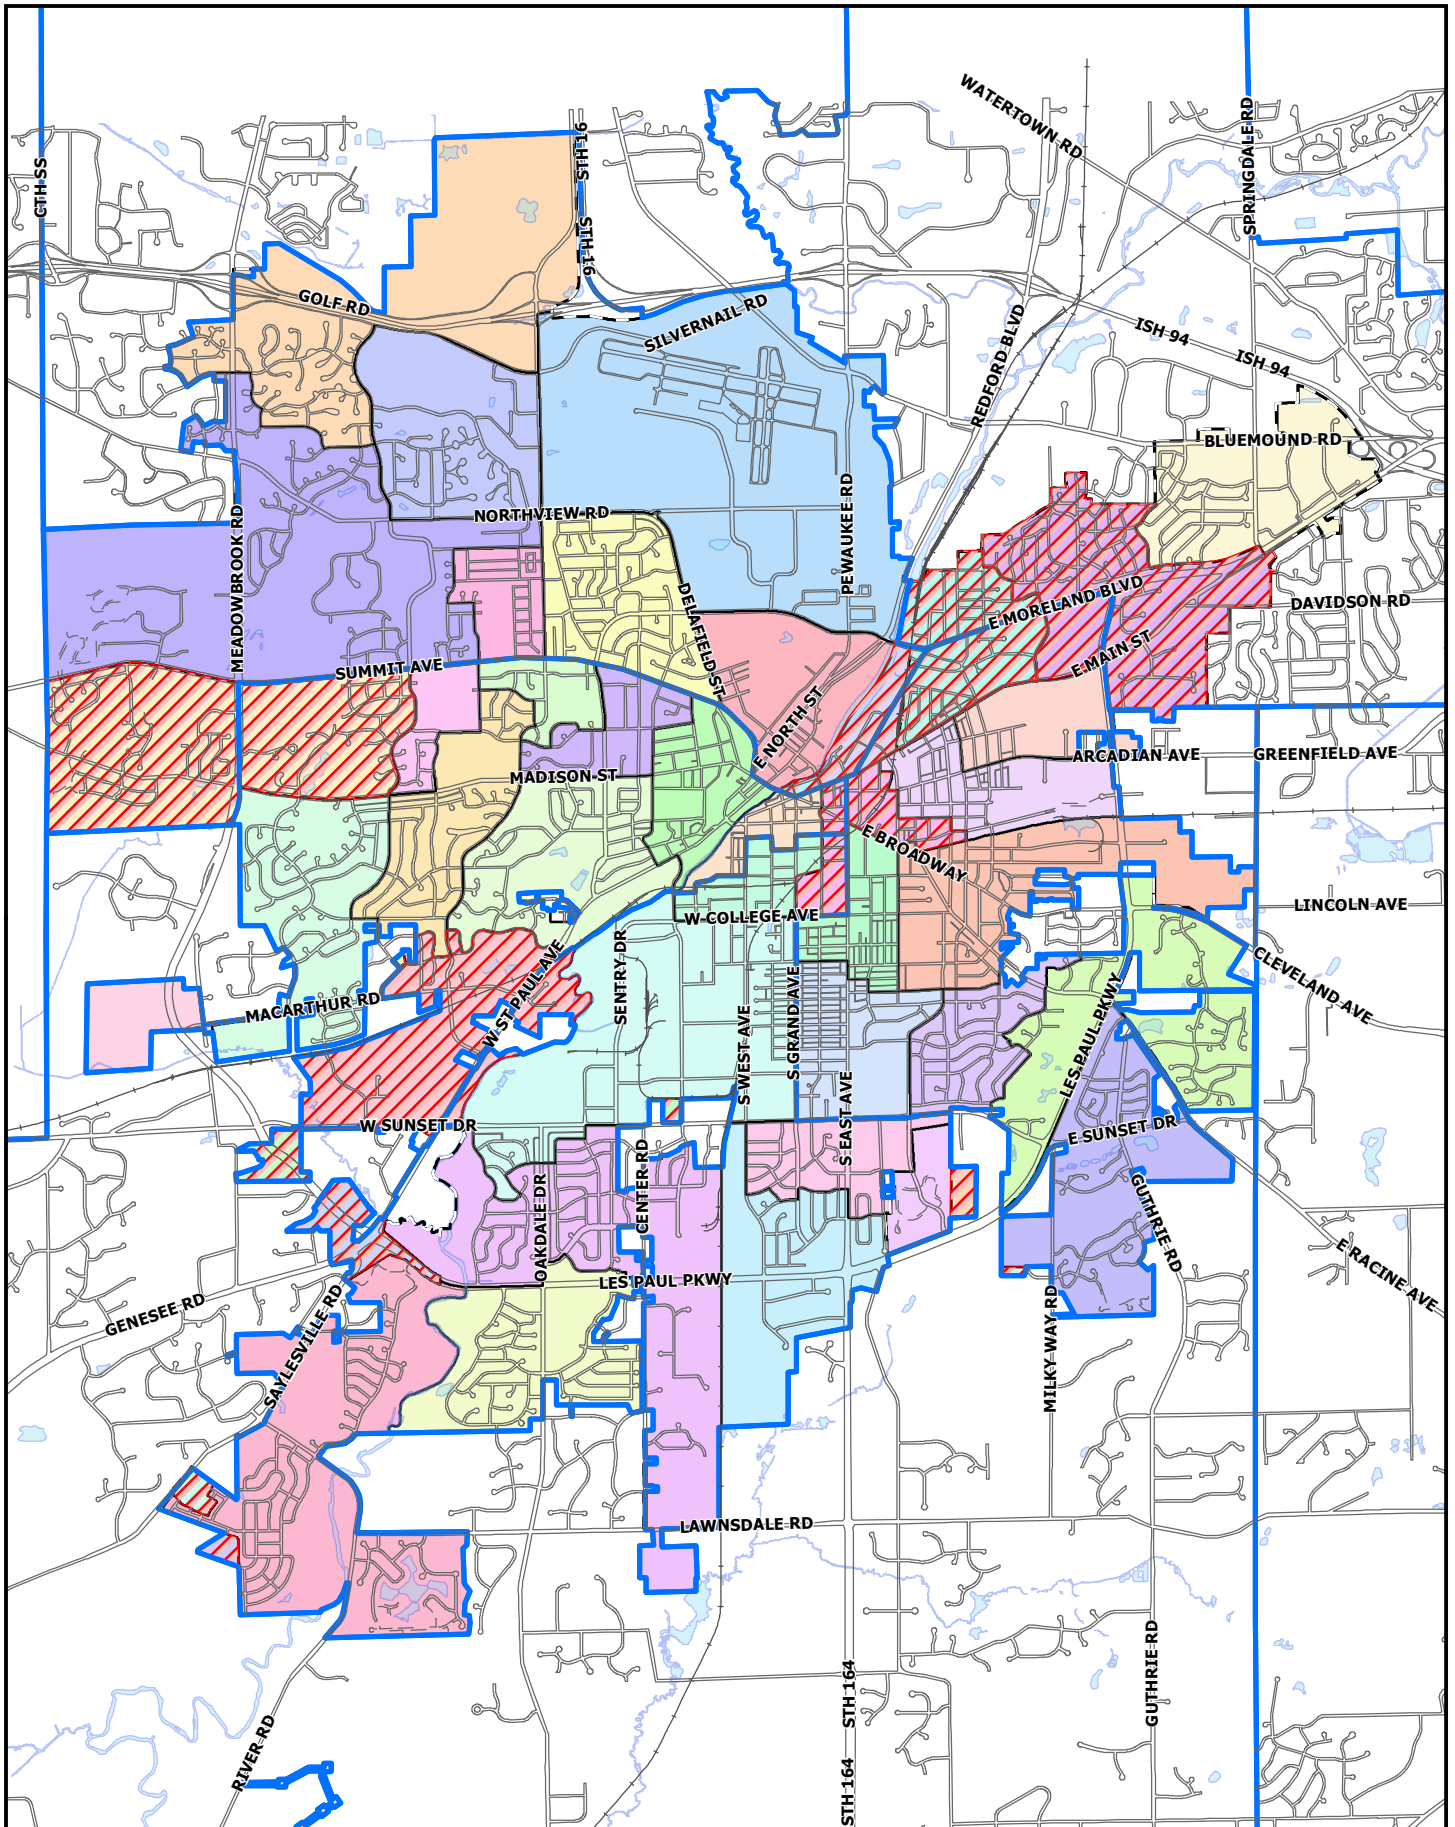

- ⊗ Ward Population Range
- ✓ Wards Completely in Sup. Dist.

Current Wards and Supervisory Districts
 City of Waukesha
 October 2021

Current Wards and 2021 Supervisory Districts
 City of Waukesha
 October 2021

- ▣ Aldermanic District Pop. Balanced
- ▣ Valid Wards in Supervisory Districts

Current Ald Districts and 2021 Sup Districts
 City of Waukesha
 October 2021

- ⊗ Aldermanic District Pop. Balanced
- ⊗ Valid Wards in Supervisory Districts

Current Ald Districts and
2021 Block Populations
City of Waukesha
October 2021

- ✓ Aldermanic District Pop. Balanced
- ✓ Valid Wards in Supervisory Districts
- ✓ Contiguous Wards
- ✓ As Compact as Possible