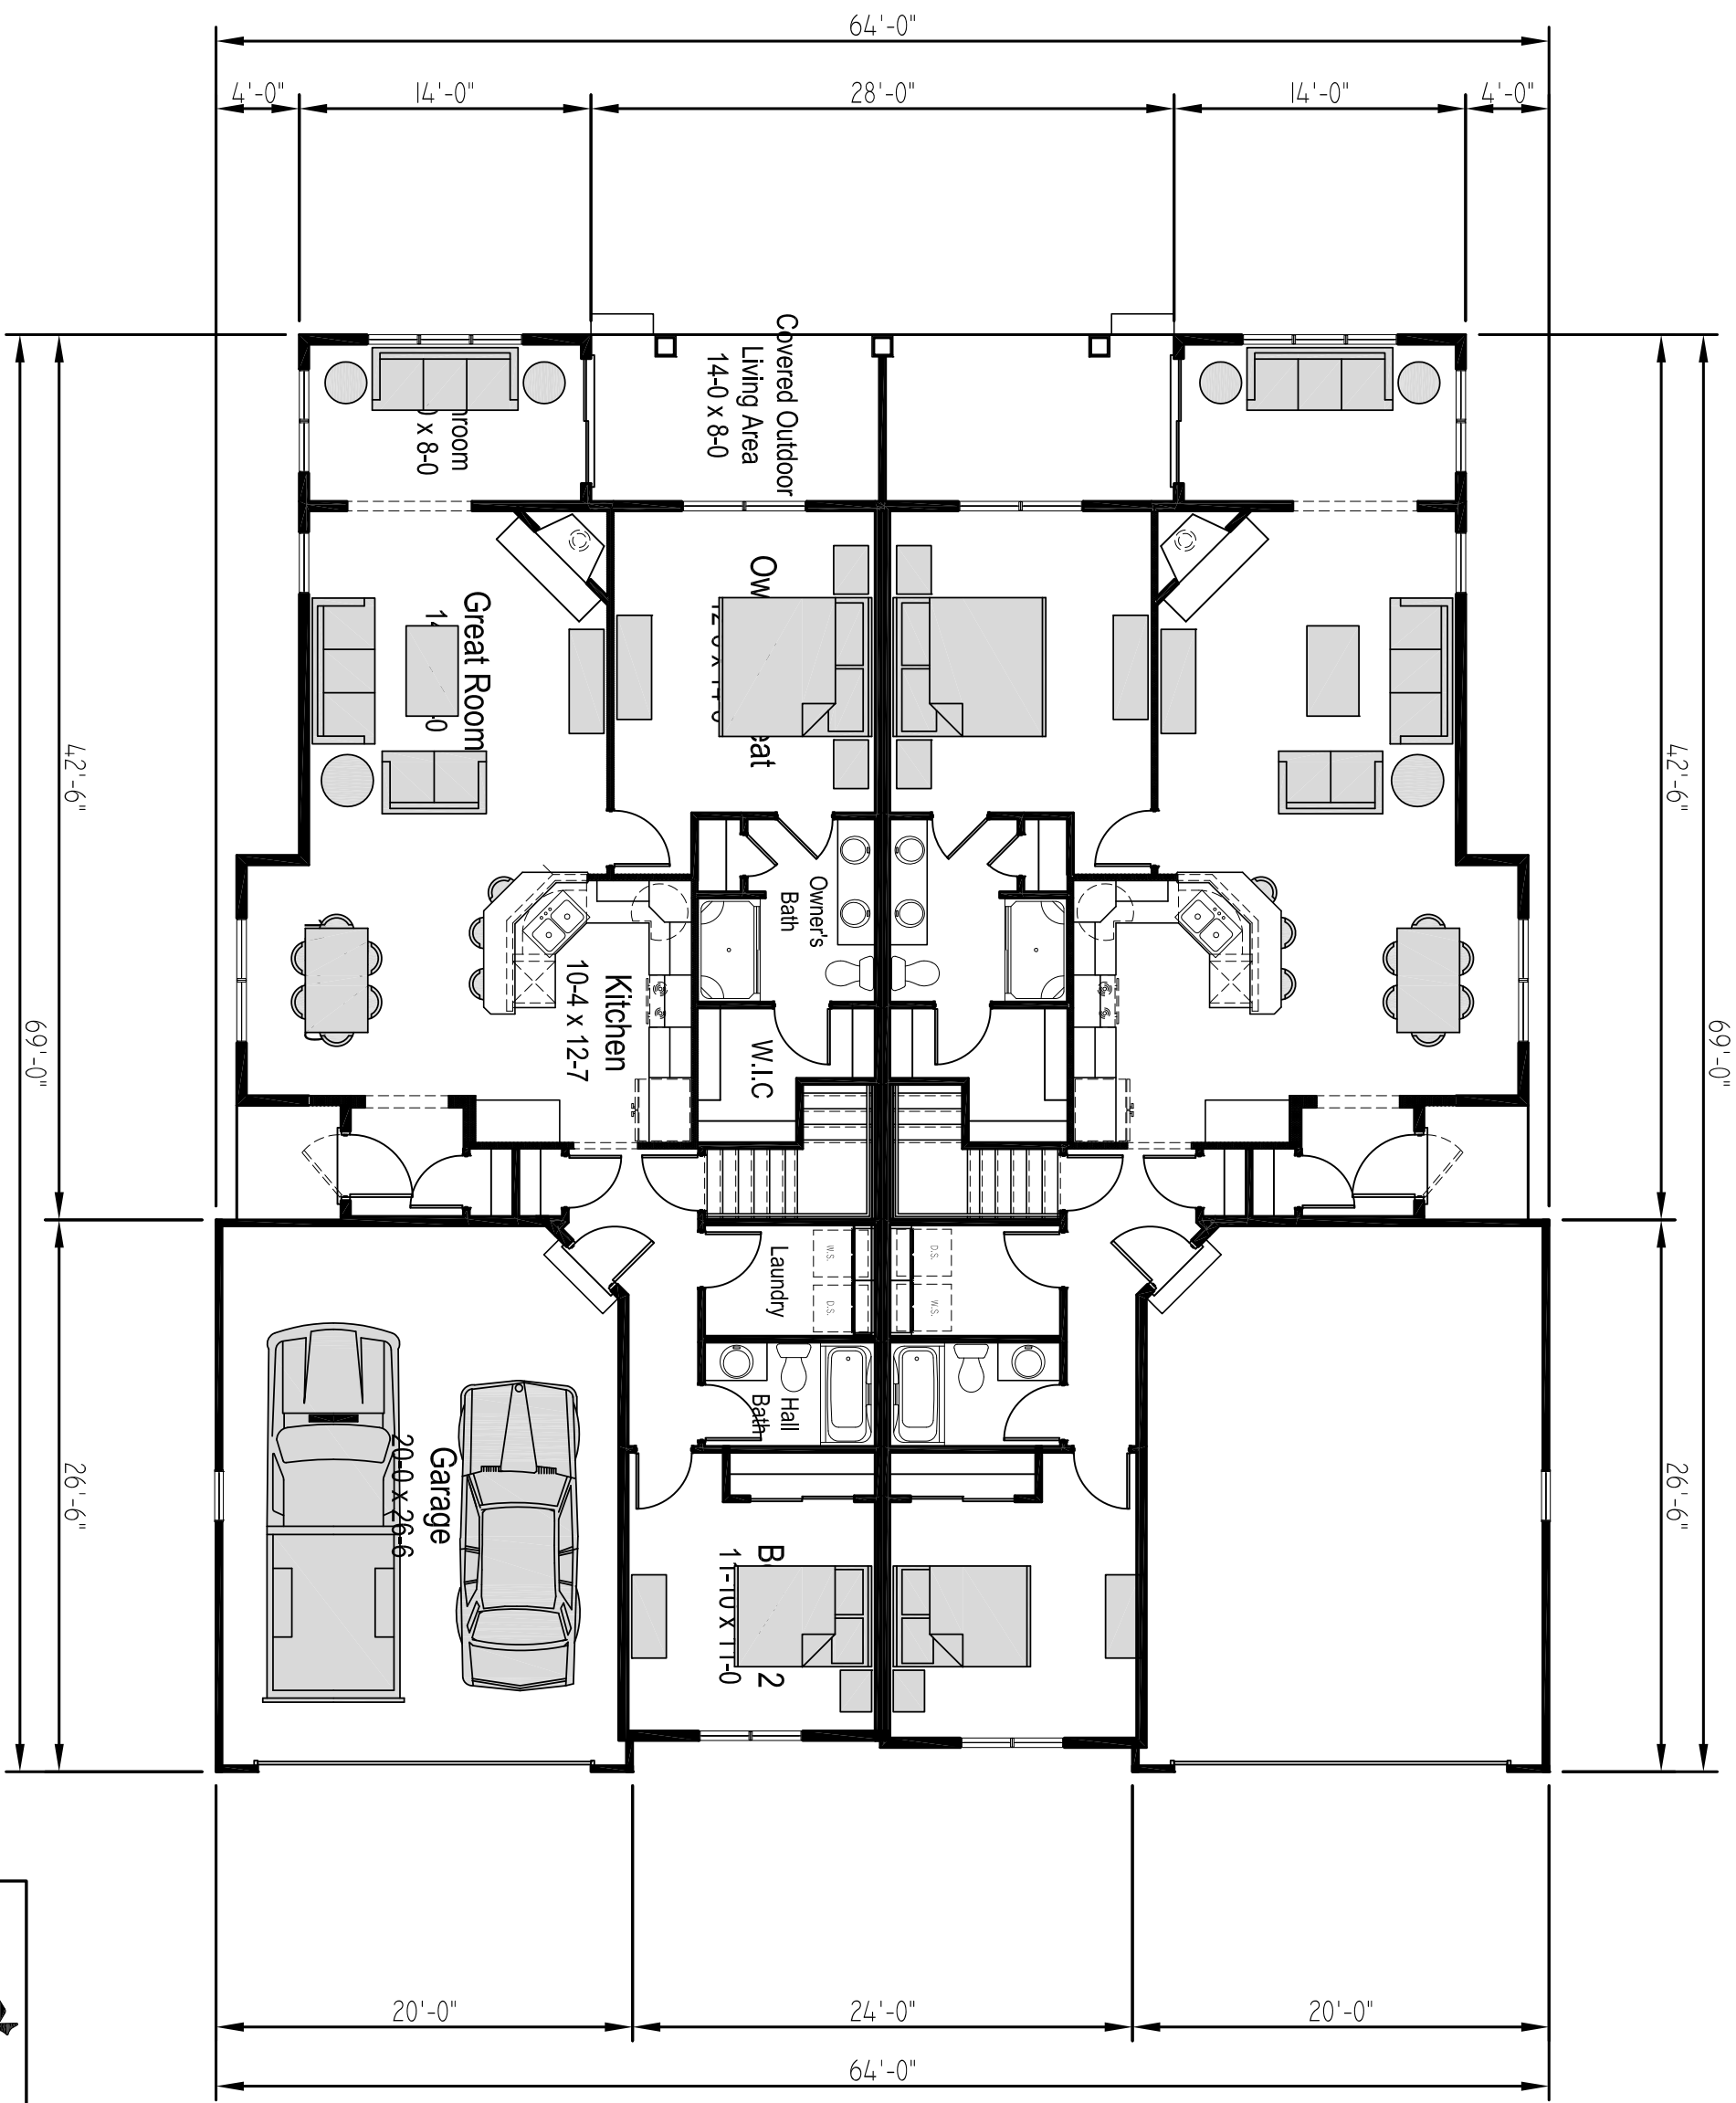

VILLAS @ PRAIRIE SONG

CARNATION 1430 - FRENCH COUNTRY

FRONT ELEVATION

LEFT ELEVATION

RIGHT ELEVATION

REAR ELEVATION

FIRST FLOOR PLAN