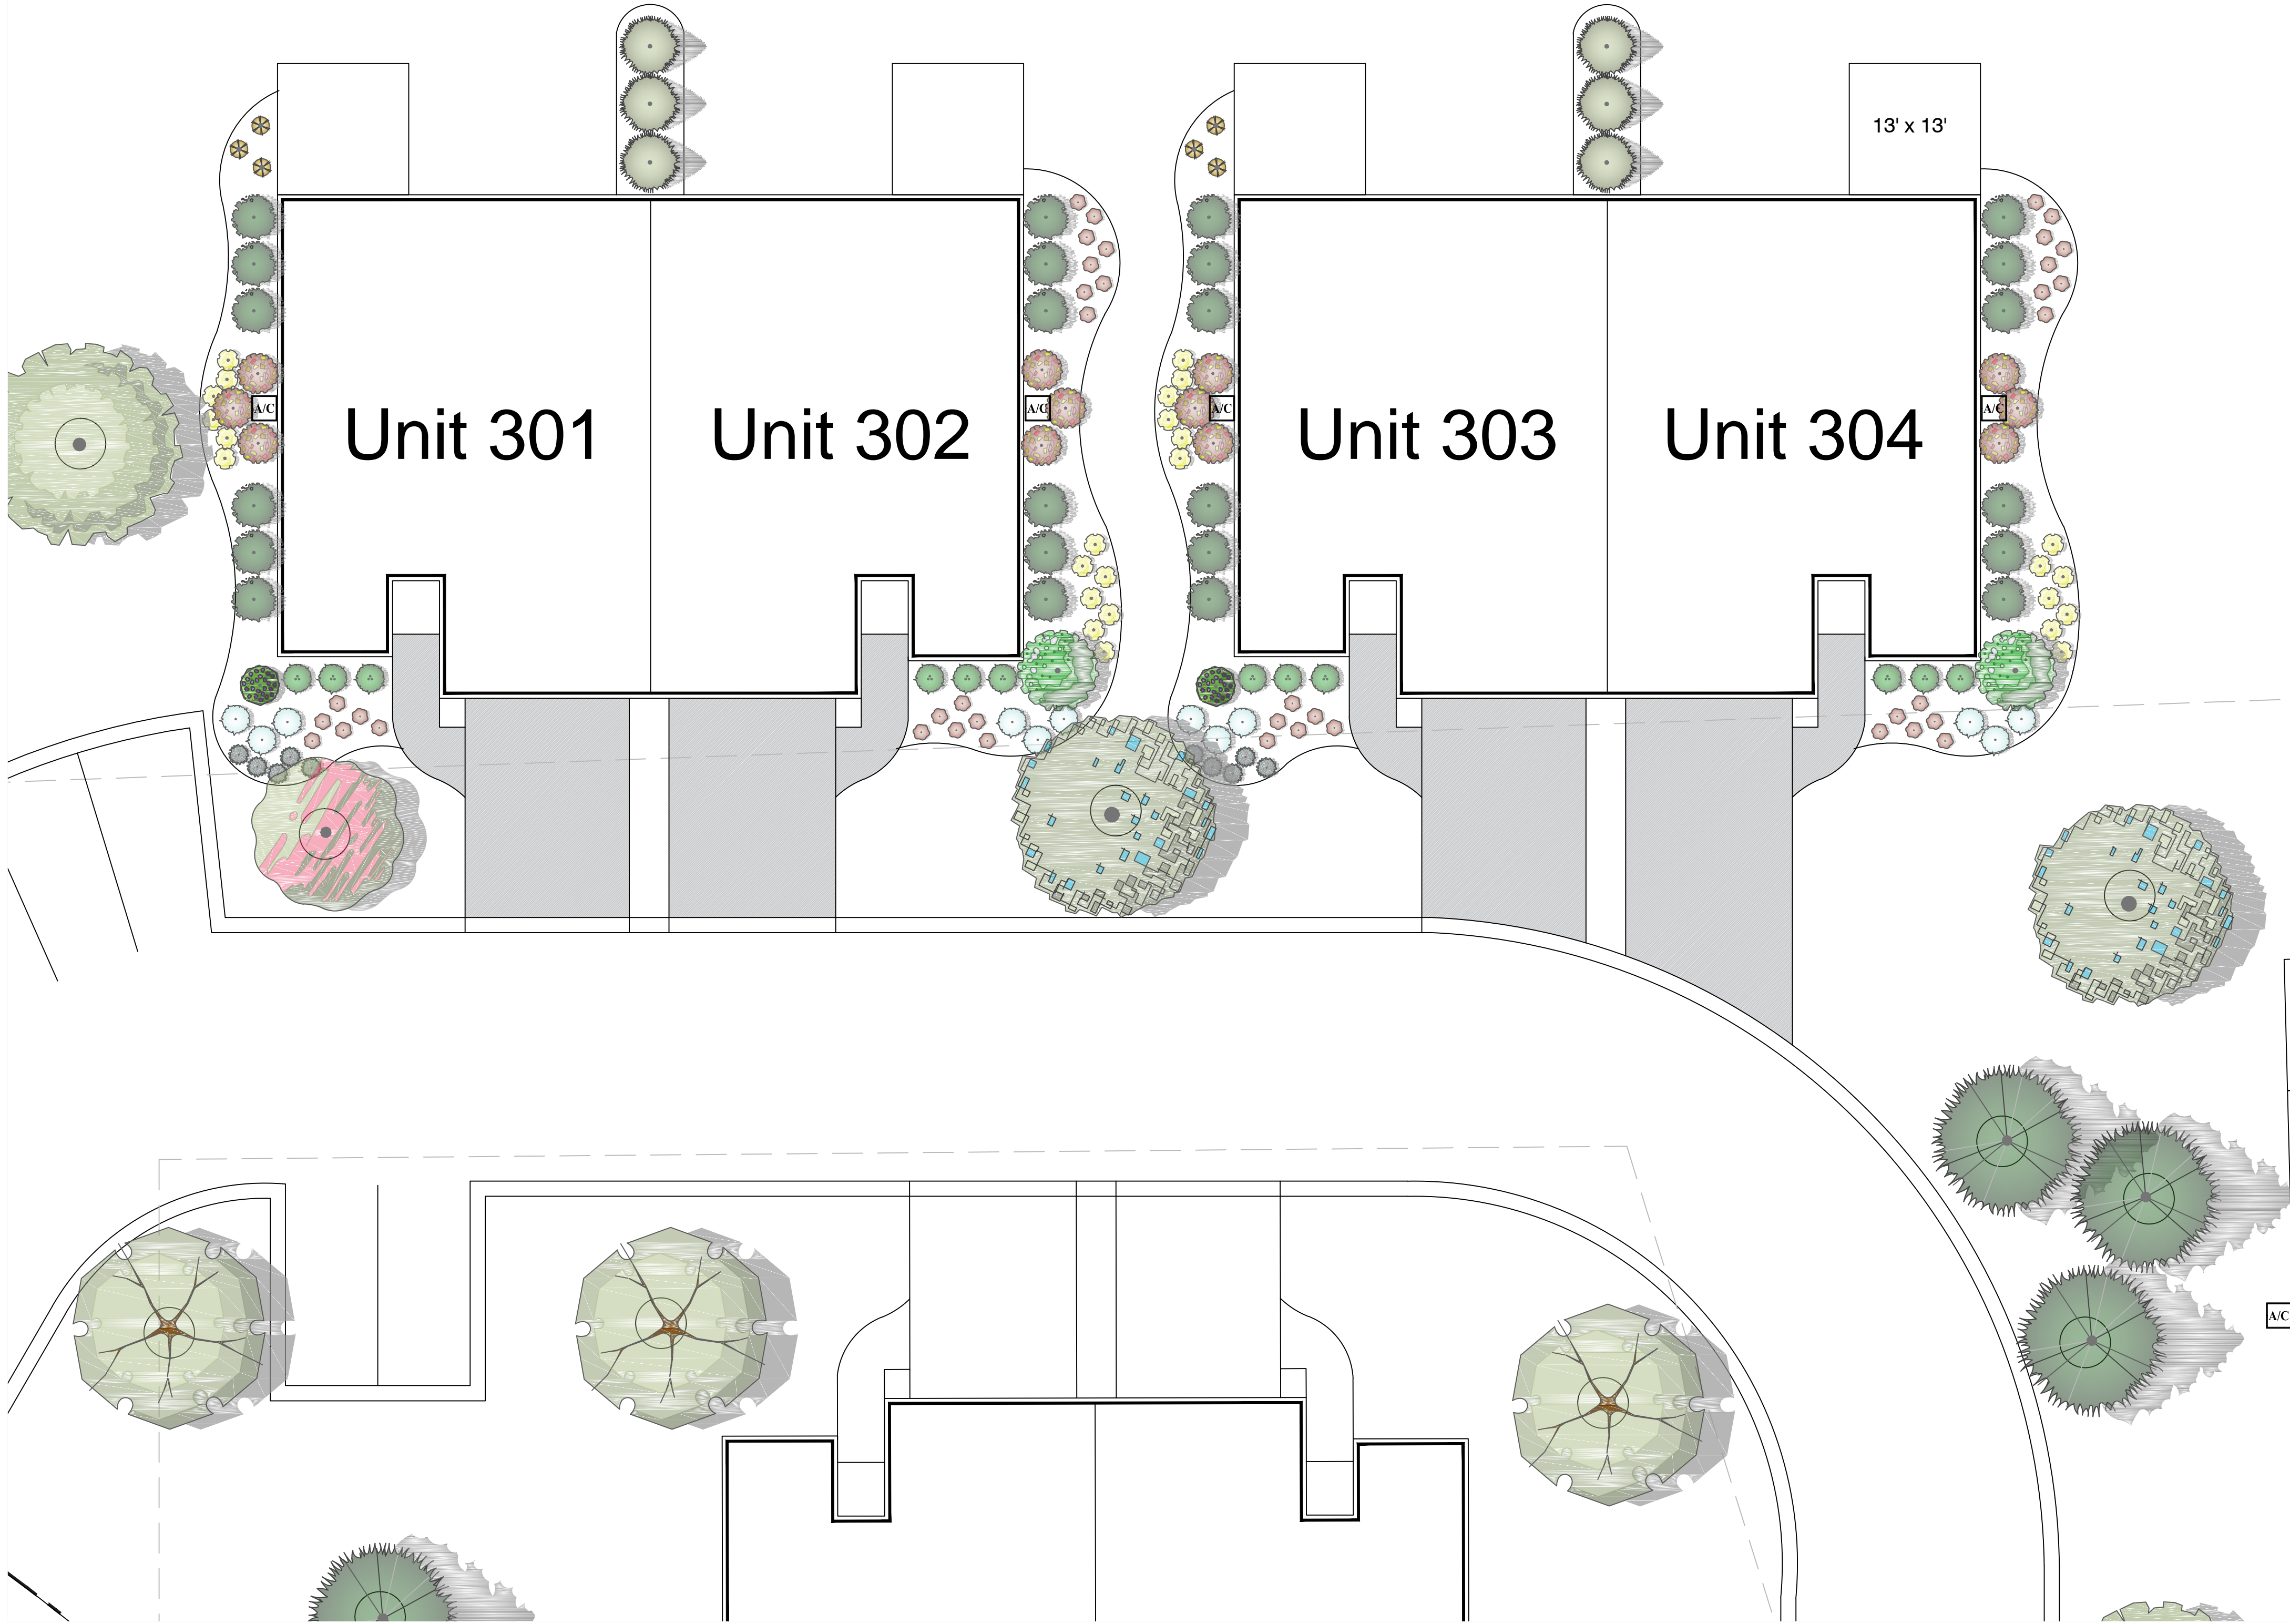

Palace Purple coralbell

Techny Arborvitae

Royal Star Magnolia

PLANT SCHEDULE				
	BOTANICAL NAME / COMMON NAME	CONT.	GAL.	2016-05-11 12:13 QTY.
CONIFERS				
	Juniperus squamata 'Blue Star' / Blue Star Juniper	5 gal		6
	Taxus x media 'Densiformis' / Dense Yew	B & B	24"	12
	Taxus x media 'Hickii' / Hicks Yew	B & B	9"	6
	Thuja occidentalis 'Techny' / Techny Arborvitae	B & B	6"	3
DECIDUOUS TREES				
	Magnolia stellata 'Royal Star' / Royal Star Magnolia	B & B	6"	1
SHRUBS				
	Weigela Florida 'Wine TM' / Wine & Rose Weigela	5 gal		6
	Syringa patula 'Miss Kim'	5 gal		1
ANNUALS/PERENNIALS				
	Dianthus deltoides 'Zing Rose' / Zing Rose Maiden Pink Dianthus	1 gal		5
	Hemerocallis x 'Stella de Oro' / Stella de Oro Daylily	1 gal		13
	Hesperis matronalis 'Palace Purple' / Palace Purple Coralbells	1 gal		20

Villas at Timber Ridge Condominium

Timber Ridge Drive, Waukesha, WI

Designed By Mike Schierl
 Drawn By Kathy Feucht
 Date May 3rd, 2016
 Revised June 27th, 2016-kt
 Project #000123

Sheet
L1