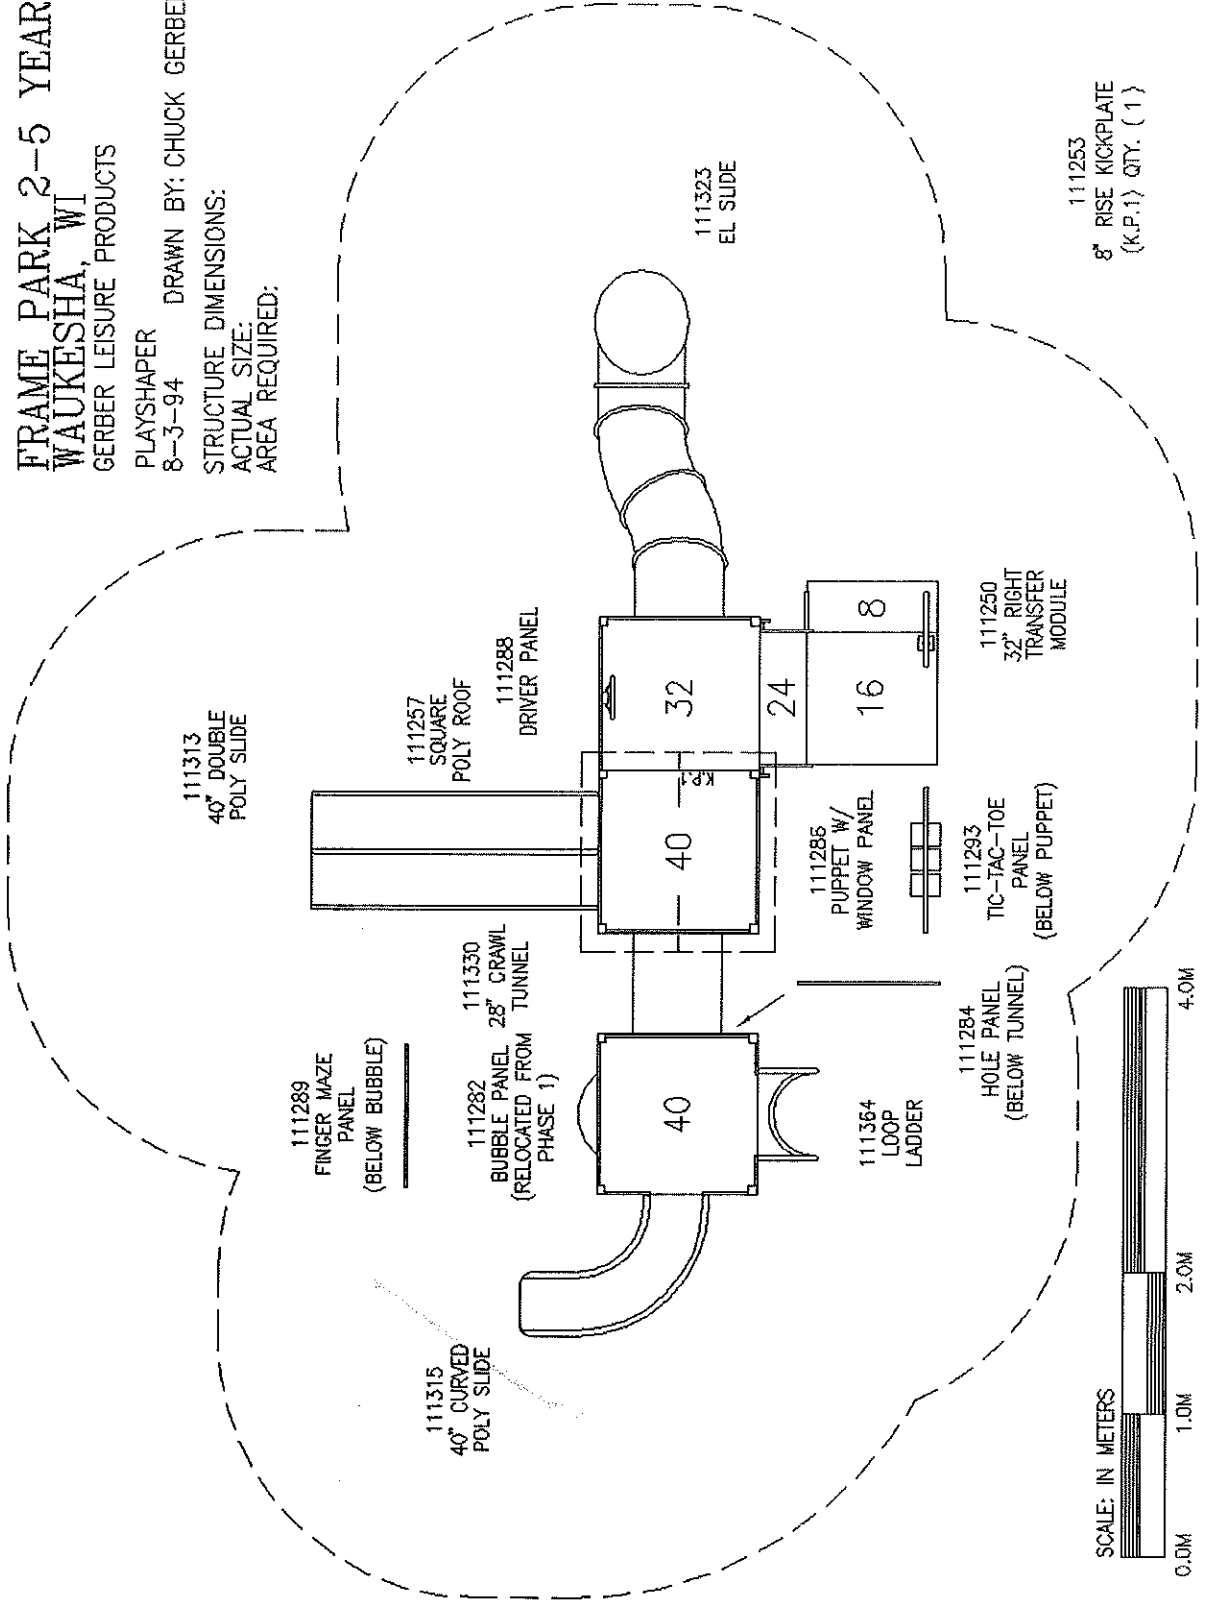

FRAME PARK 2-5 YEAR OLD
WAUKESHA, WI
 GERBER LEISURE PRODUCTS

PLAYSHAPER
 8-3-94 DRAWN BY: CHUCK GERBER

STRUCTURE DIMENSIONS:
 ACTUAL SIZE:
 AREA REQUIRED:

111253
 8" RISE KICKPLATE
 (K.P.1) QTY. (1)