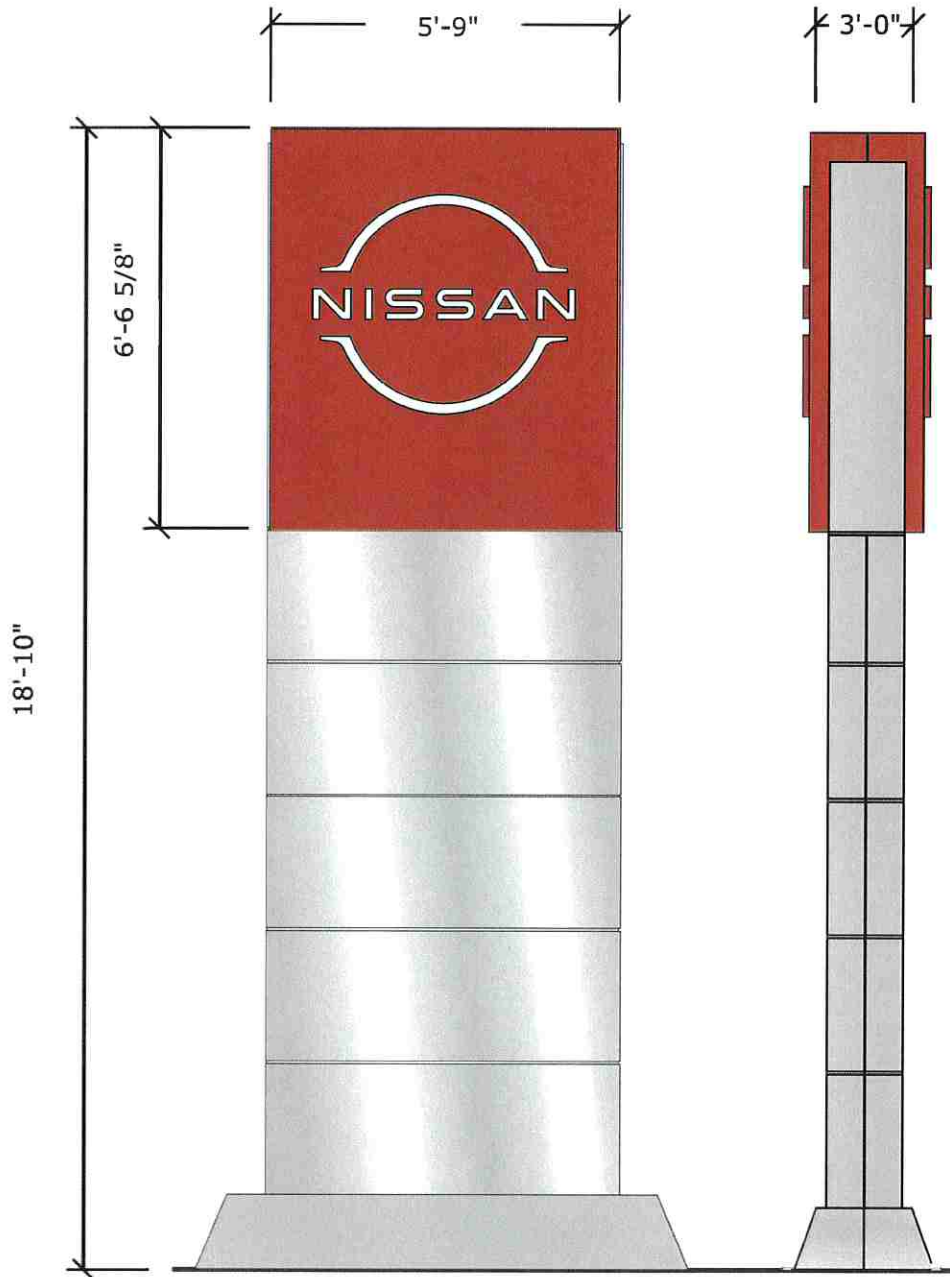

NISSAN NORTH AMERICA Dealer Presentation Package

2. SCHEDULE OF SIGNS

A P36 Retro Main Brand Pylon
37.67 sf Total of 1
New