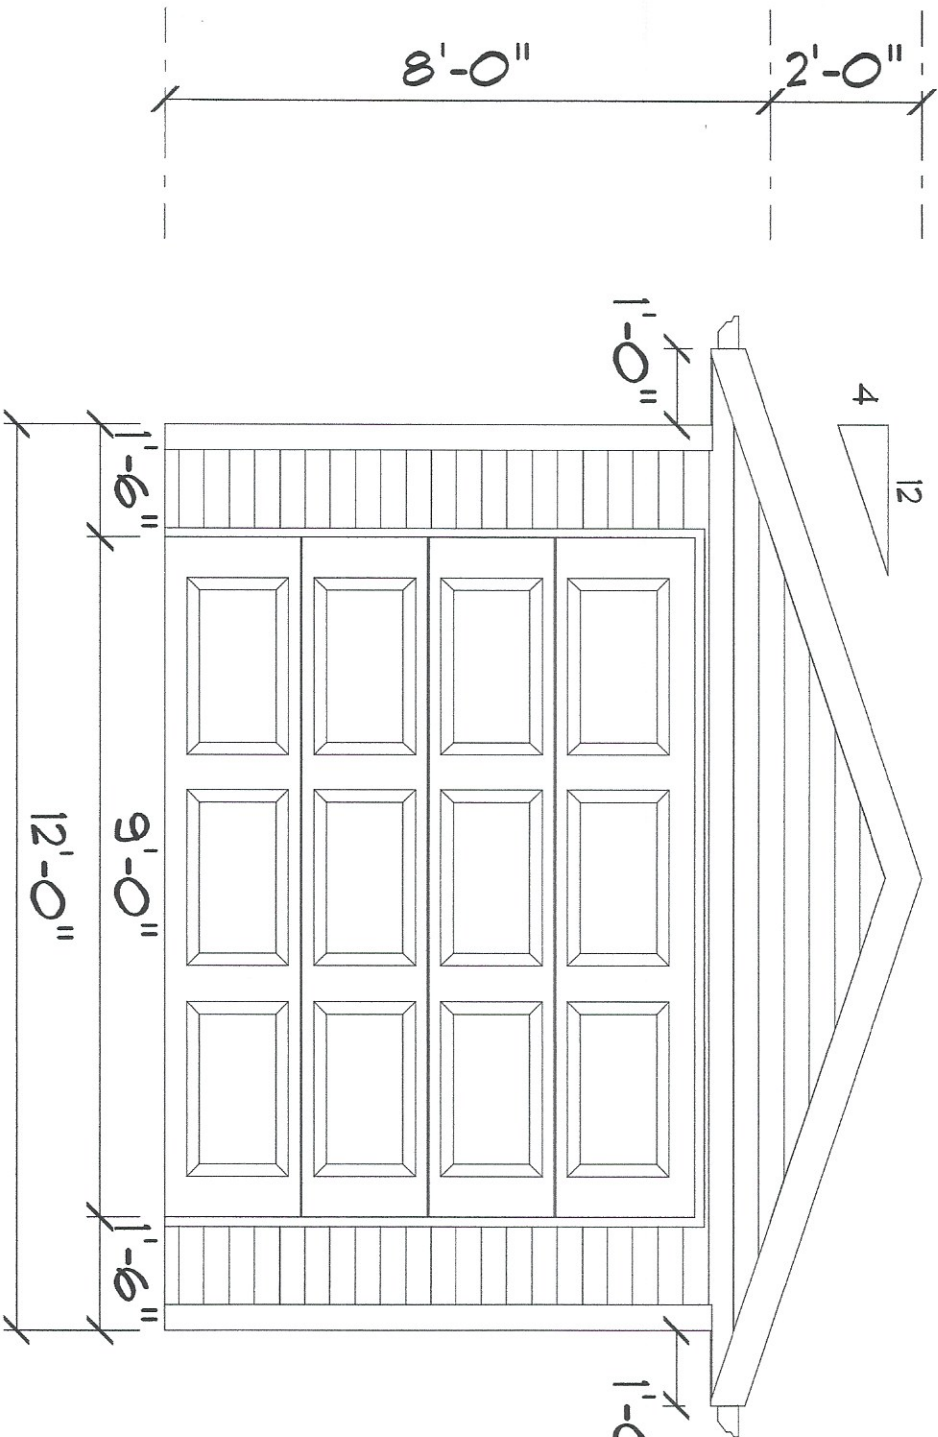

12x22
Detached Garage

Hunt, Carol
534 Groove St
Waukesha 53186

12x22
Detached Garage

Hunt, Carol
534 Groove St
Waukesha 53186

9x7

Overhead Door-
clay

Aluminum Soffit/Fascia
& Door Trim-

1'-0" Pebblestone clay

Seamless Gutters-
Pebblestone Clay

Dimensional Shingles-
Patriot Red

D4_vingl-
Wicker

FRONT ELEVATION

SCALE: 1/4" = 1'-0"

LEFT ELEVATION

SCALE: 1/4" = 1'-0"

36" Fiberglass
Service Door

4'x2' Slider-
Clay

REAR ELEVATION

SCALE: 1/4" = 1'-0"

RIGHT ELEVATION

SCALE: 1/4" = 1'-0"