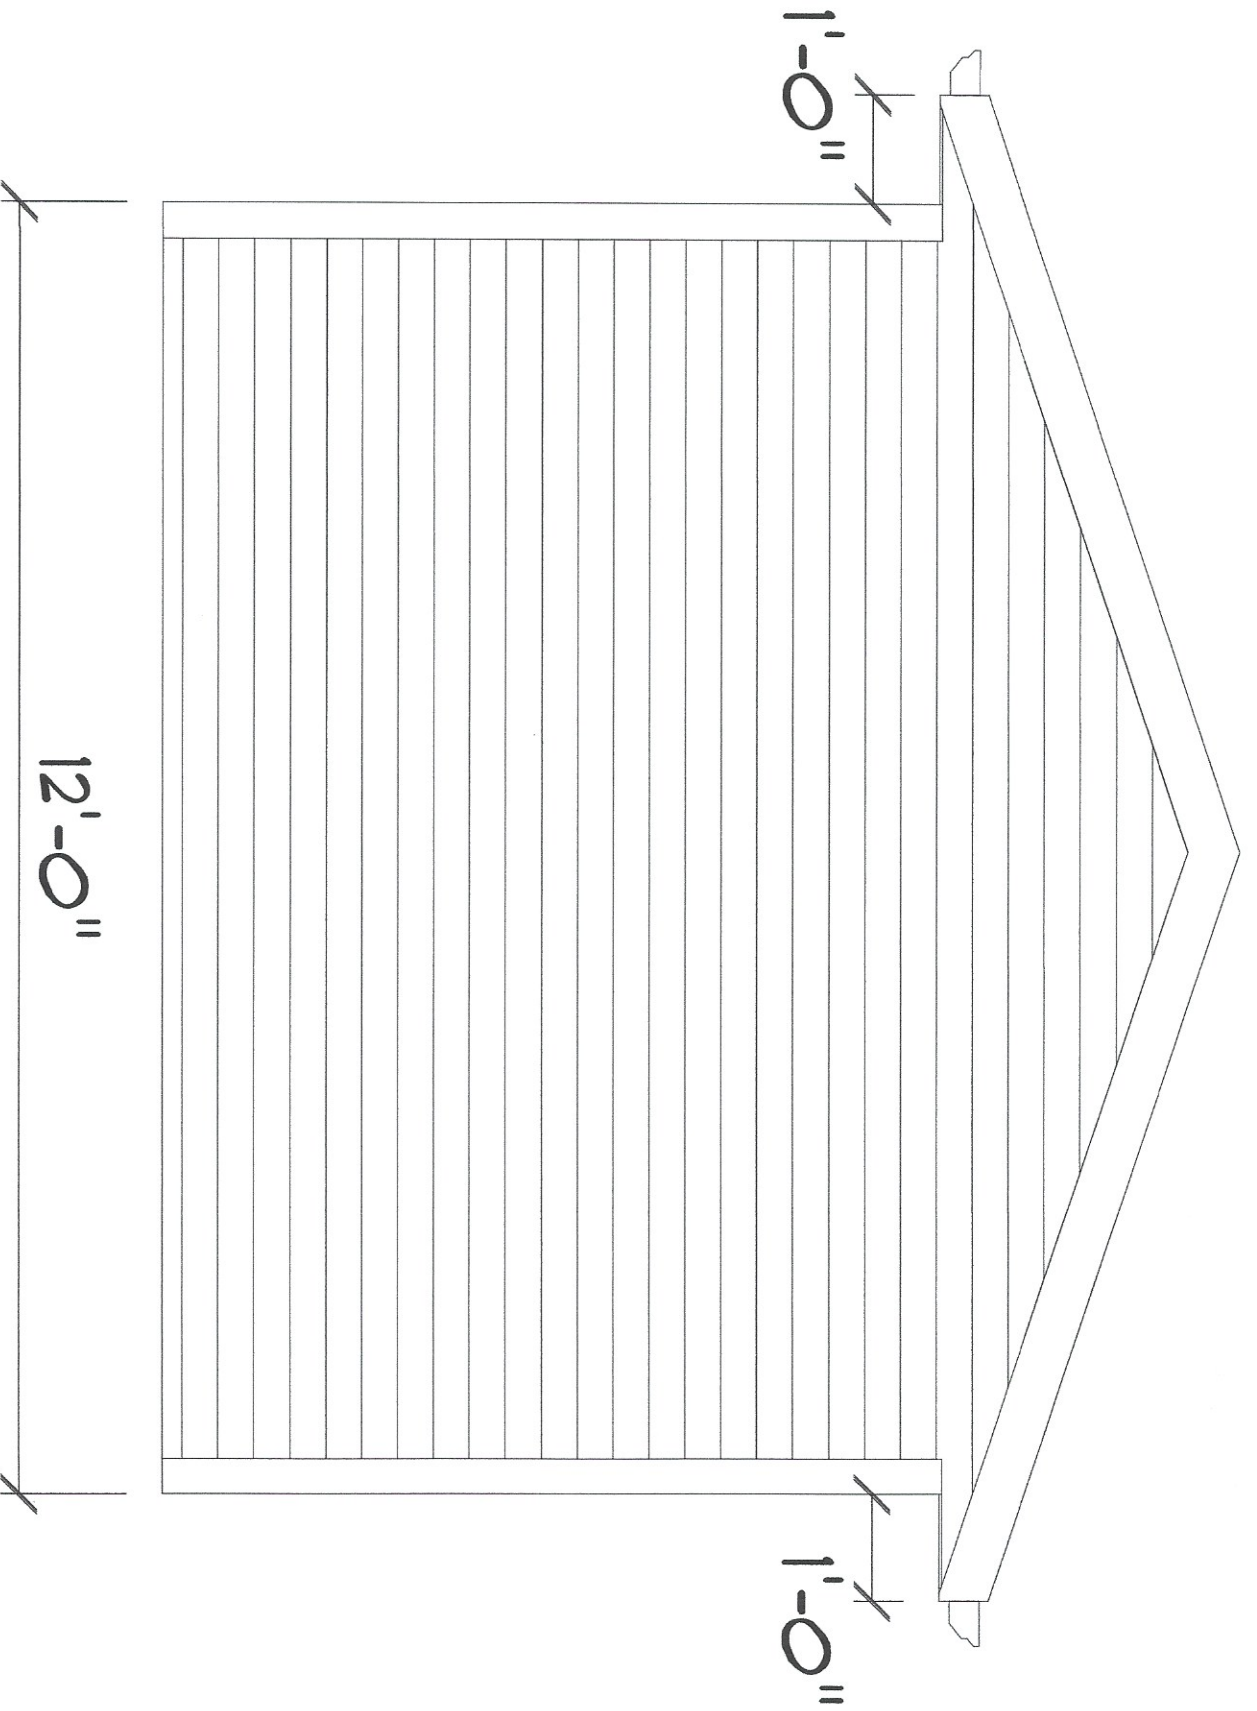

12x22
Detached Garage

Hunt, Carol
534 Groove St
Waukesha 53186

12x22
Detached Garage

Hunt, Carol
534 Groove St
Waukesha 53186

9x7

Overhead Door-
clay

Aluminum Soffit/Fascia
& Door Trim-

1'-0" Pebblestone clay

Seamless Gutters-
Pebblestone Clay

Dimensional Shingles-
Patriot Red

D4_vingl-
Wicker

FRONT ELEVATION

SCALE: 1/4" = 1'-0"

LEFT ELEVATION

SCALE: 1/4" = 1'-0"

36" Fiberglass
Service Door

4'x2' Slider-
Clay

REAR ELEVATION

SCALE: 1/4" = 1'-0"

RIGHT ELEVATION

SCALE: 1/4" = 1'-0"