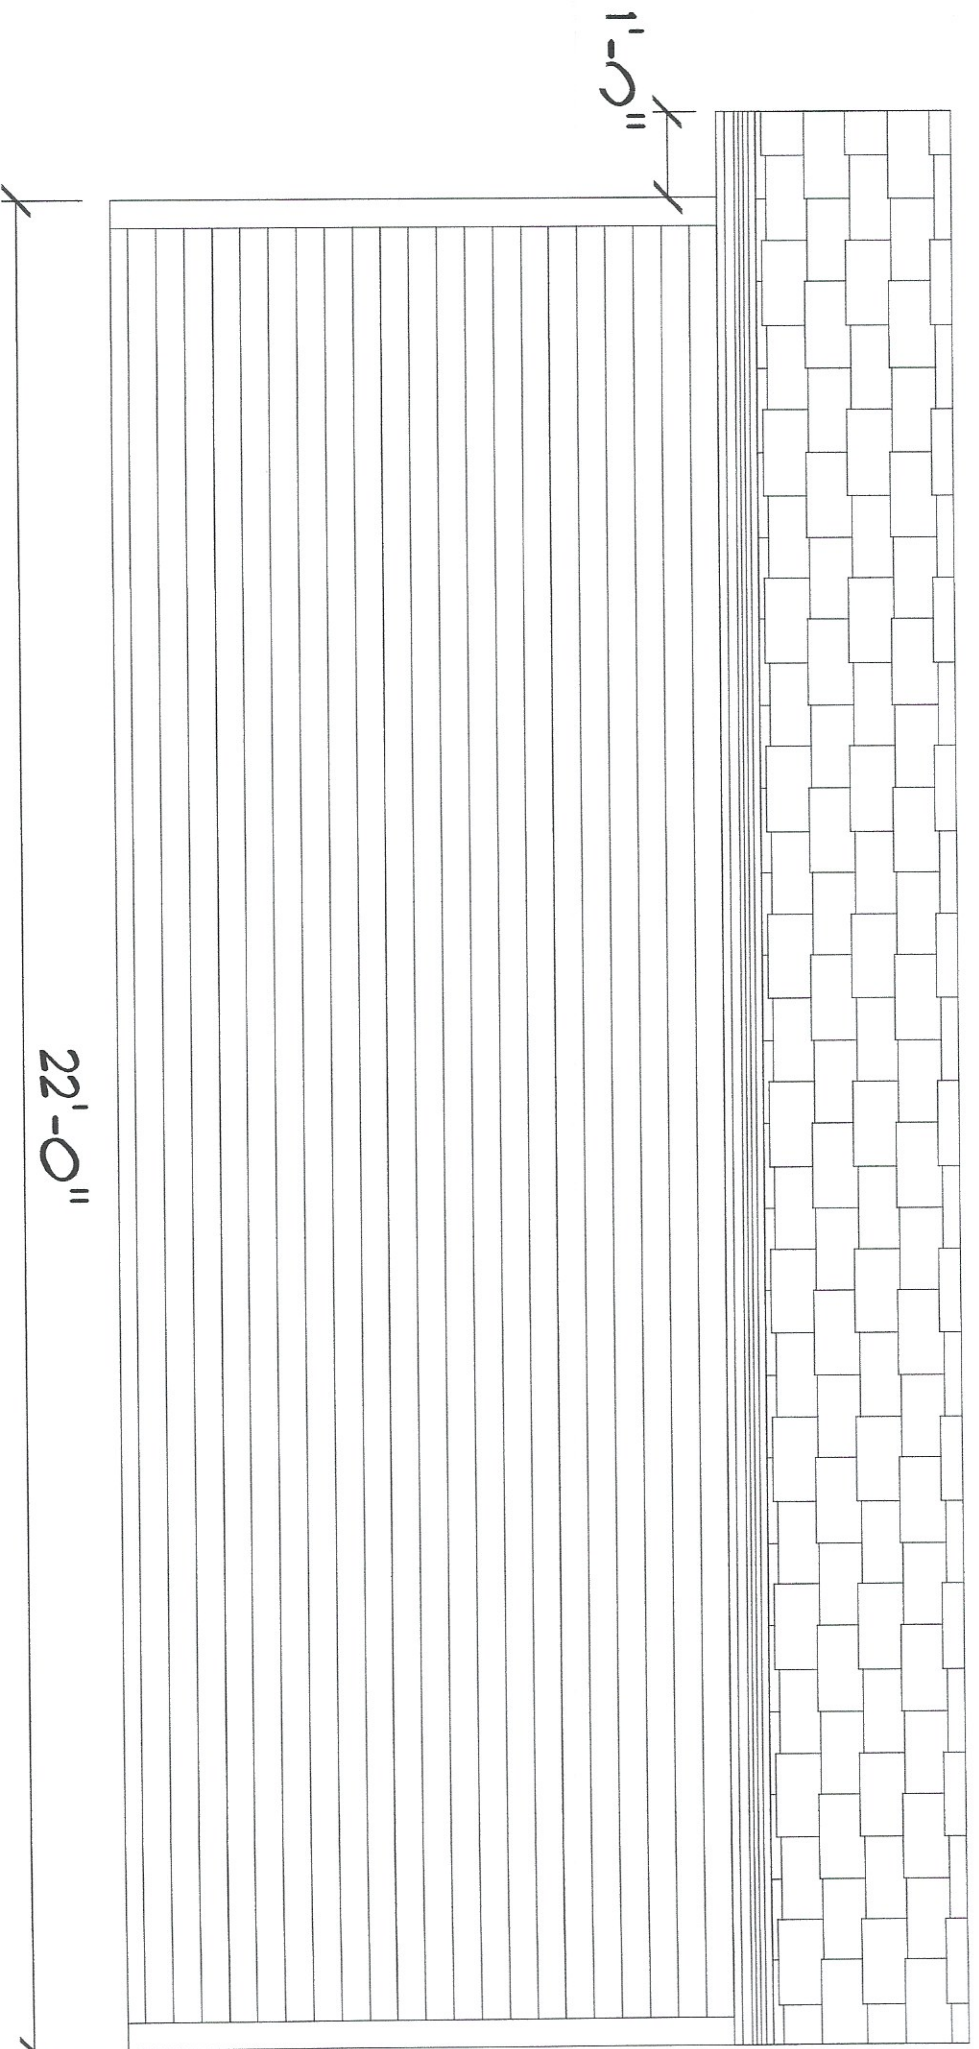

12x22
Detached Garage

Hunt, Carol
534 Groove St
Waukesha 53186

12x22
Detached Garage

Hunt, Carol
534 Groove St
Waukesha 53186

9x7

Overhead Door-
clay

Aluminum Soffit/Fascia
& Door Trim-

1'-0" Pebblestone clay

Seamless Gutters-
Pebblestone Clay

Dimensional Shingles-
Patriot Red

D4_vingl-
Wicker

FRONT ELEVATION

SCALE: 1/4" = 1'-0"

LEFT ELEVATION

SCALE: 1/4" = 1'-0"

36" Fiberglass
Service Door

4'x2' Slider-
Clay

REAR ELEVATION

SCALE: 1/4" = 1'-0"

RIGHT ELEVATION

SCALE: 1/4" = 1'-0"