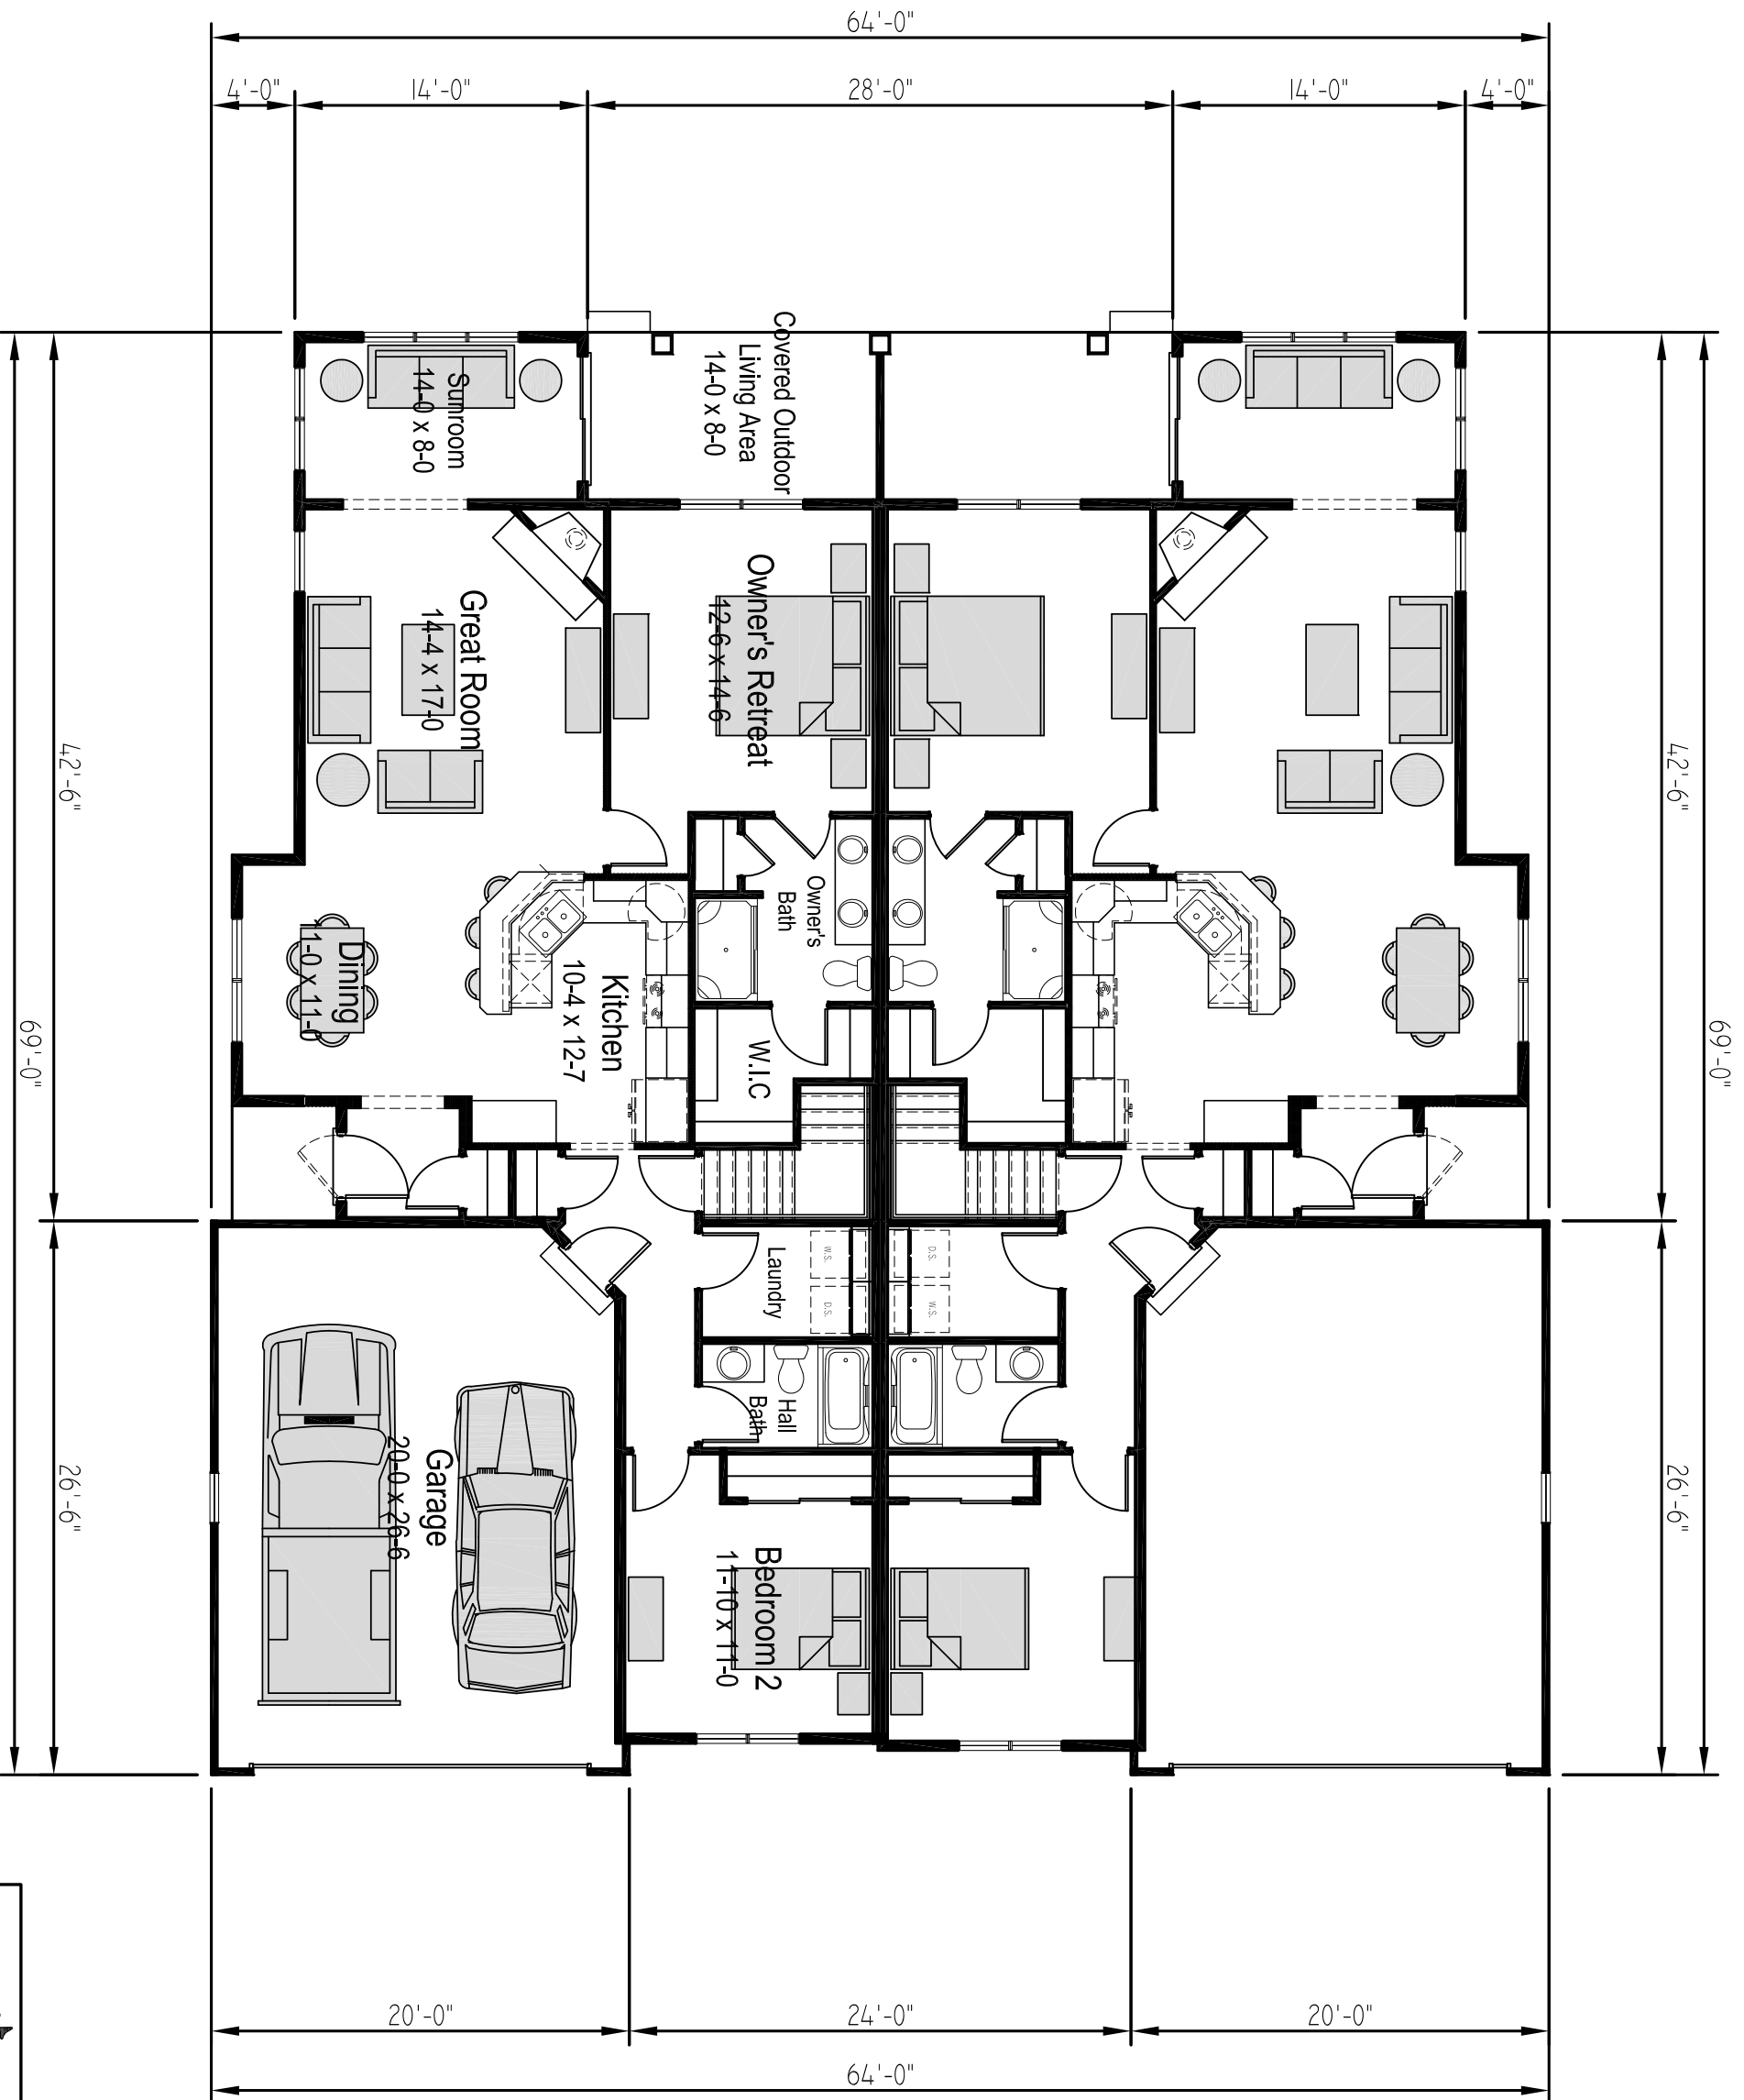

VILLAS @ PRAIRIE SONG

CARNATION 1430 - FRENCH COUNTRY

FRONT ELEVATION

LEFT ELEVATION

REAR ELEVATION

RIGHT ELEVATION

FIRST FLOOR PLAN