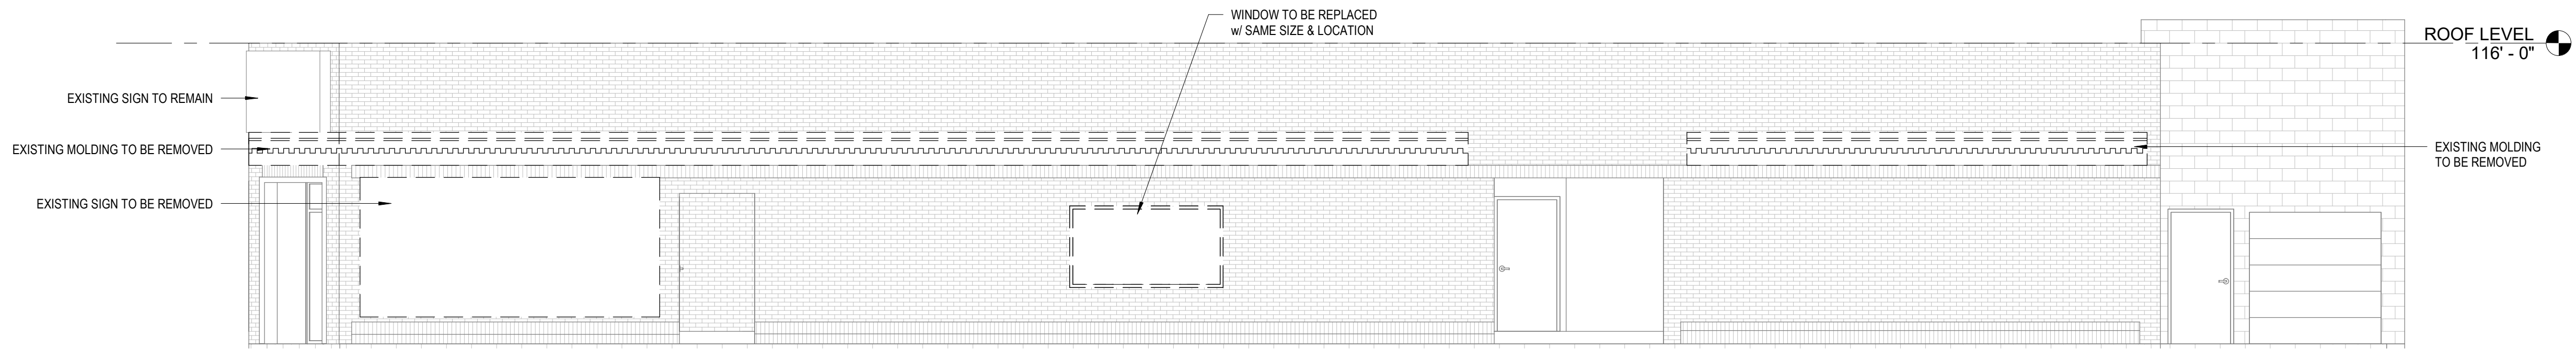

SMART ASSET REALTY
OFFICE SPACE
200 W. Main St.
Waukesha, WI 53186

2 EAST ELEVATION DEMO PC
3/16" = 1'-0"

3 SOUTH ELEVATION DEMO PC
3/16" = 1'-0"

GIS MAP

SITE LOCATION

1 FLOOR PLAN_PROPOSED PC
3/16" = 1'-0"

SHEET TITLE
FLOOR PLAN & DEMO ELEVATIONS

JOB NUMBER: 18072
DATE: 08.13.2018
DRAWN BY: JJR
SHEET NUMBER:

PC1.0