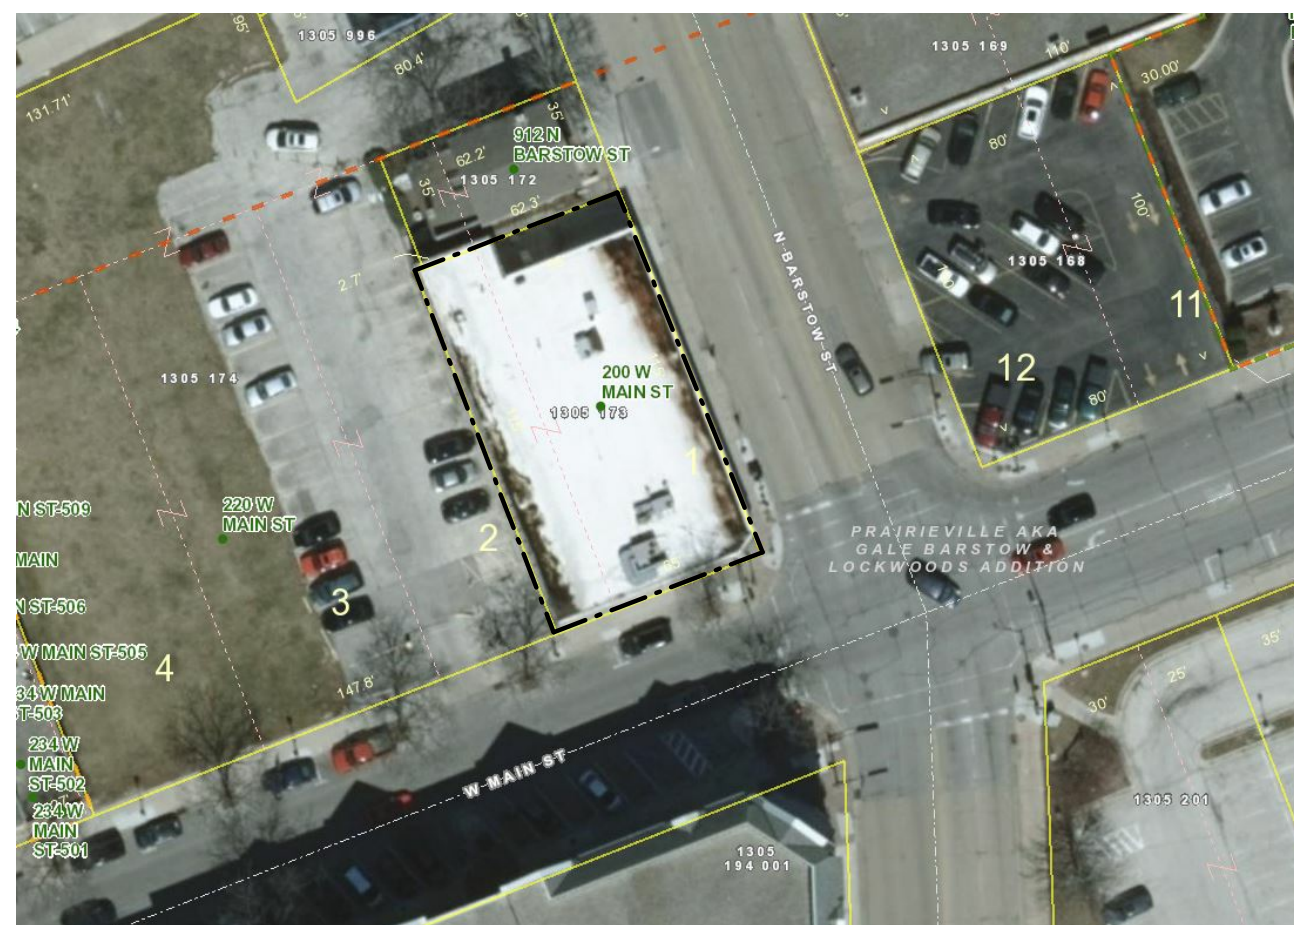

SMART ASSET REALTY
OFFICE SPACE
200 W. Main St.
Waukesha, WI 53186

2 EAST ELEVATION DEMO PC
3/16" = 1'-0"

3 SOUTH ELEVATION DEMO PC
3/16" = 1'-0"

GIS MAP

SITE LOCATION

1 FLOOR PLAN_PROPOSED PC
3/16" = 1'-0"

SHEET TITLE
FLOOR PLAN & DEMO ELEVATIONS

JOB NUMBER: 18072
DATE: 08.13.2018
DRAWN BY: JJR
SHEET NUMBER:

PC1.0