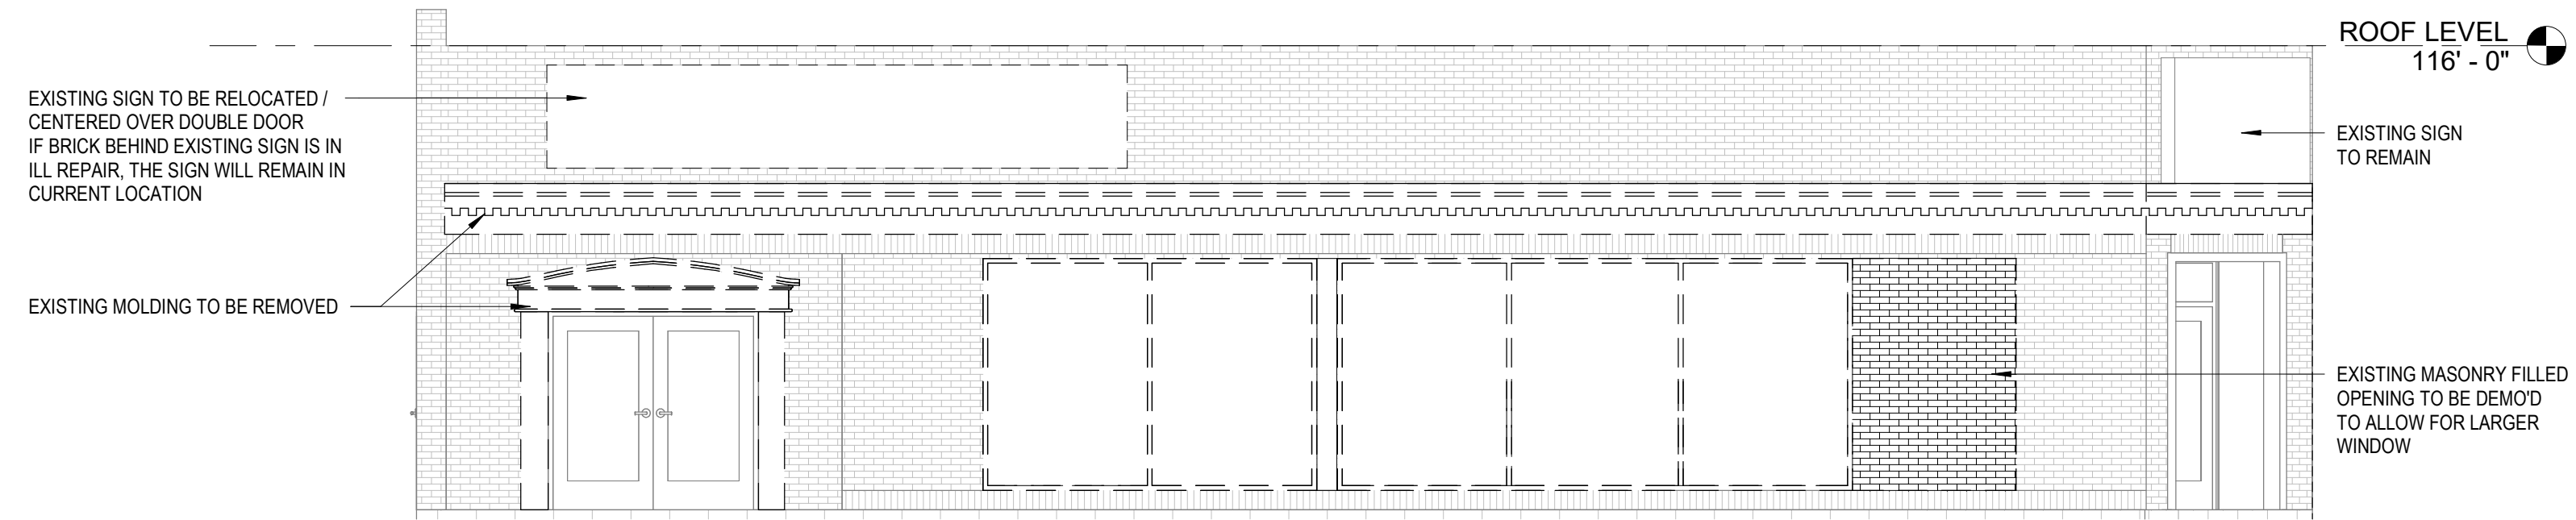

SMART ASSET REALTY
OFFICE SPACE
200 W. Main St.
Waukesha, WI 53186

2 EAST ELEVATION DEMO PC
3/16" = 1'-0"

3 SOUTH ELEVATION DEMO PC
3/16" = 1'-0"

GIS MAP

SITE LOCATION

1 FLOOR PLAN_PROPOSED PC
3/16" = 1'-0"

SHEET TITLE
FLOOR PLAN & DEMO ELEVATIONS

JOB NUMBER: 18072
DATE: 08.13.2018
DRAWN BY: JJR
SHEET NUMBER:

PC1.0