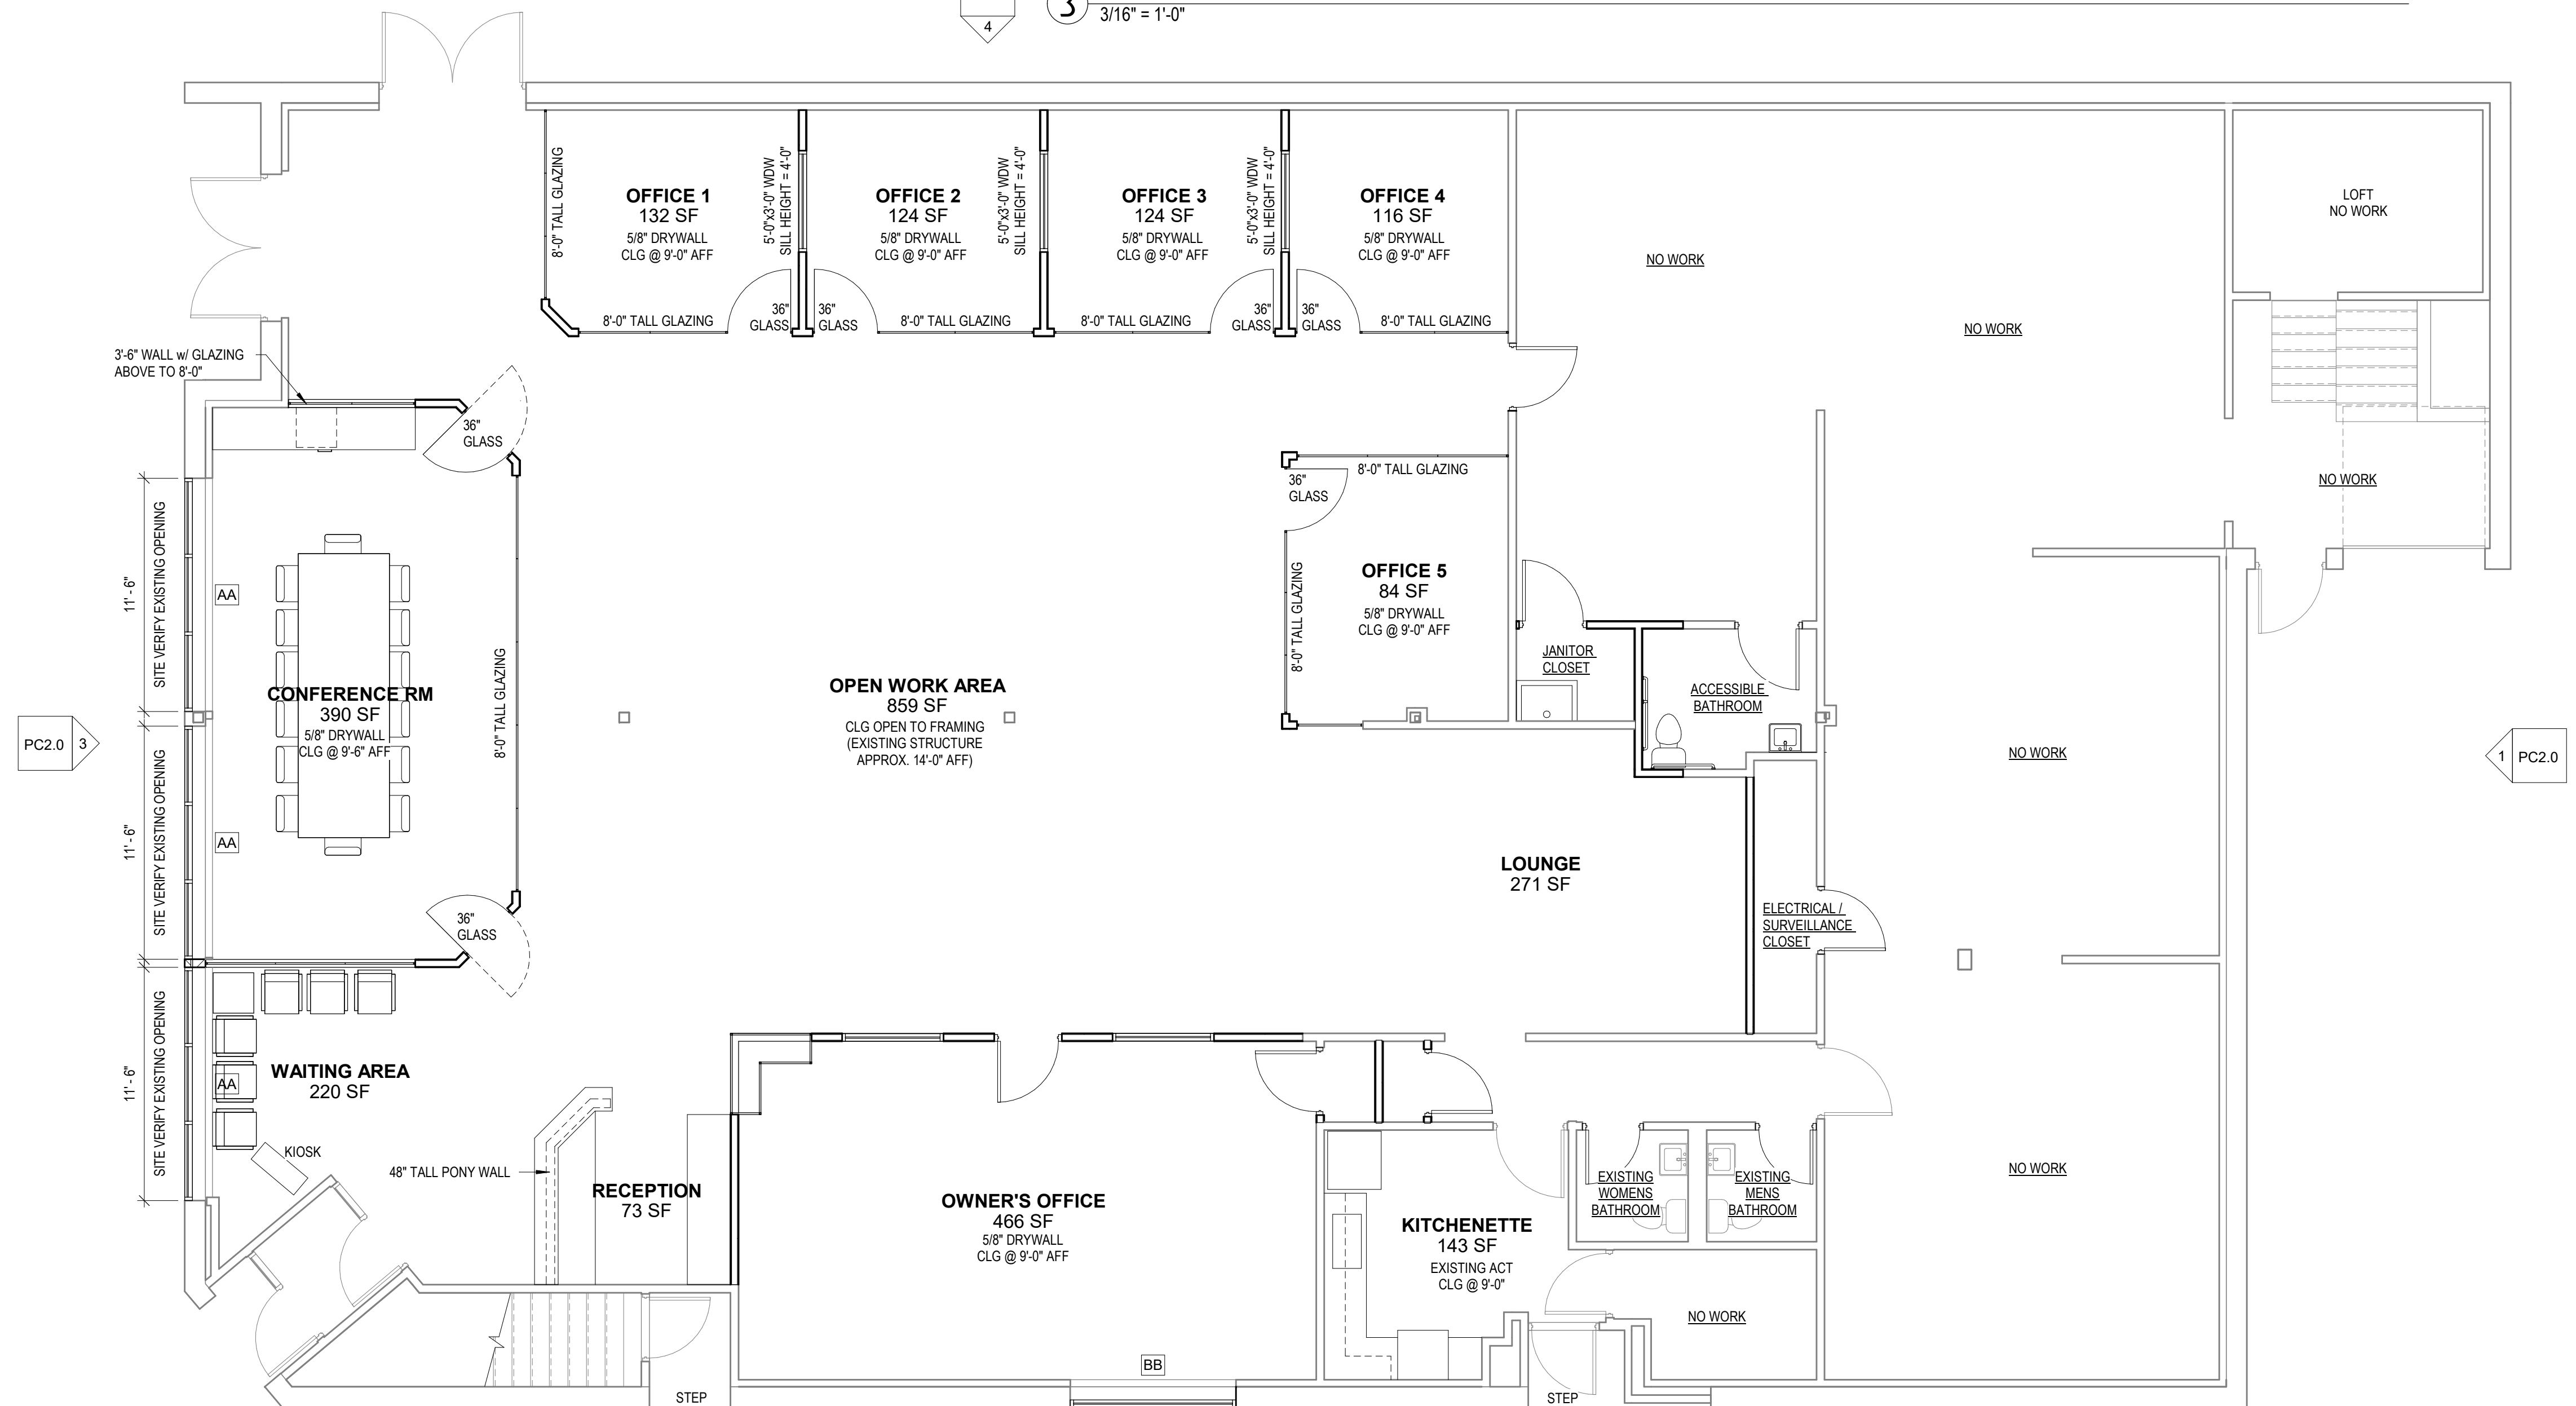

SMART ASSET REALTY
OFFICE SPACE
200 W. Main St.
Waukesha, WI 53186

2 EAST ELEVATION DEMO PC
3/16" = 1'-0"

3 SOUTH ELEVATION DEMO PC
3/16" = 1'-0"

GIS MAP

SITE LOCATION

1 FLOOR PLAN_PROPOSED PC
3/16" = 1'-0"

SHEET TITLE
FLOOR PLAN & DEMO ELEVATIONS

JOB NUMBER: 18072
DATE: 08.13.2018
DRAWN BY: JJR
SHEET NUMBER:

PC1.0