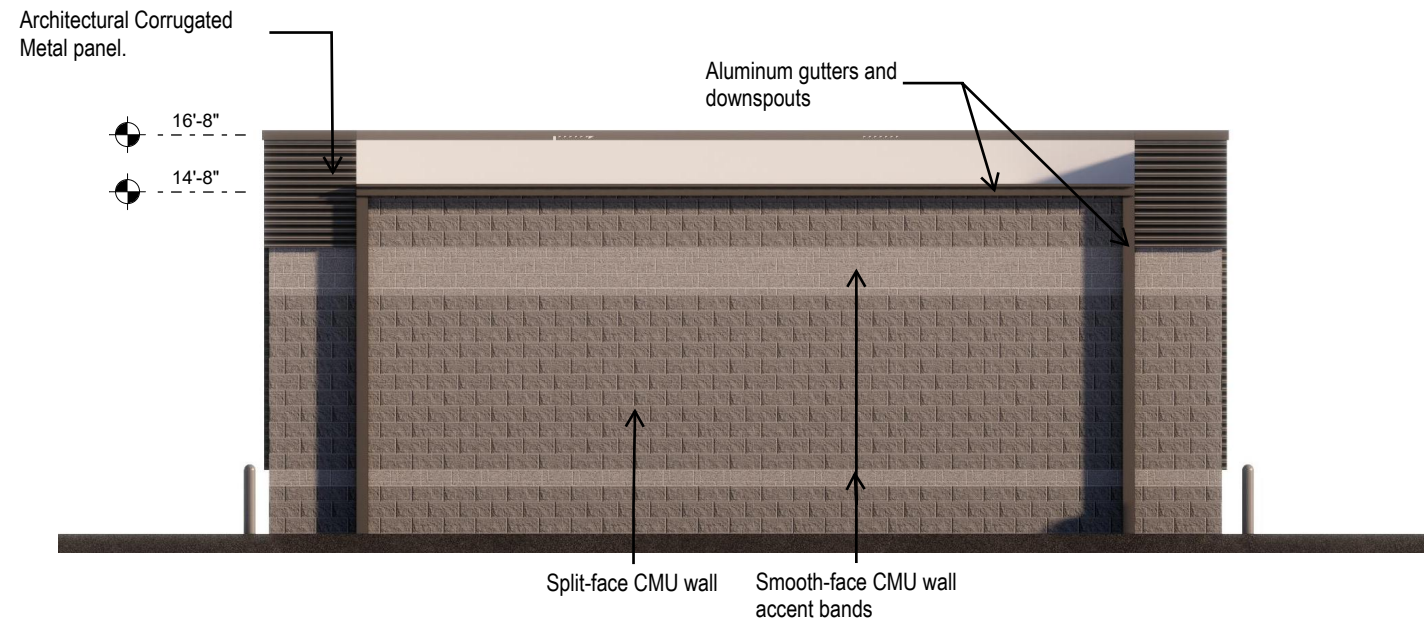

Back Elevation (North)