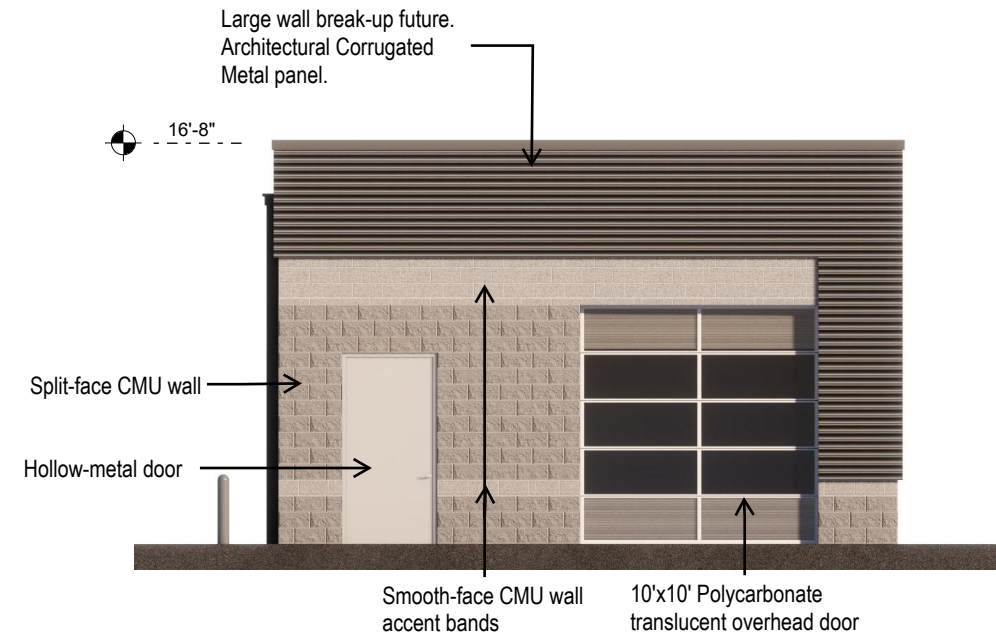

West Elevation