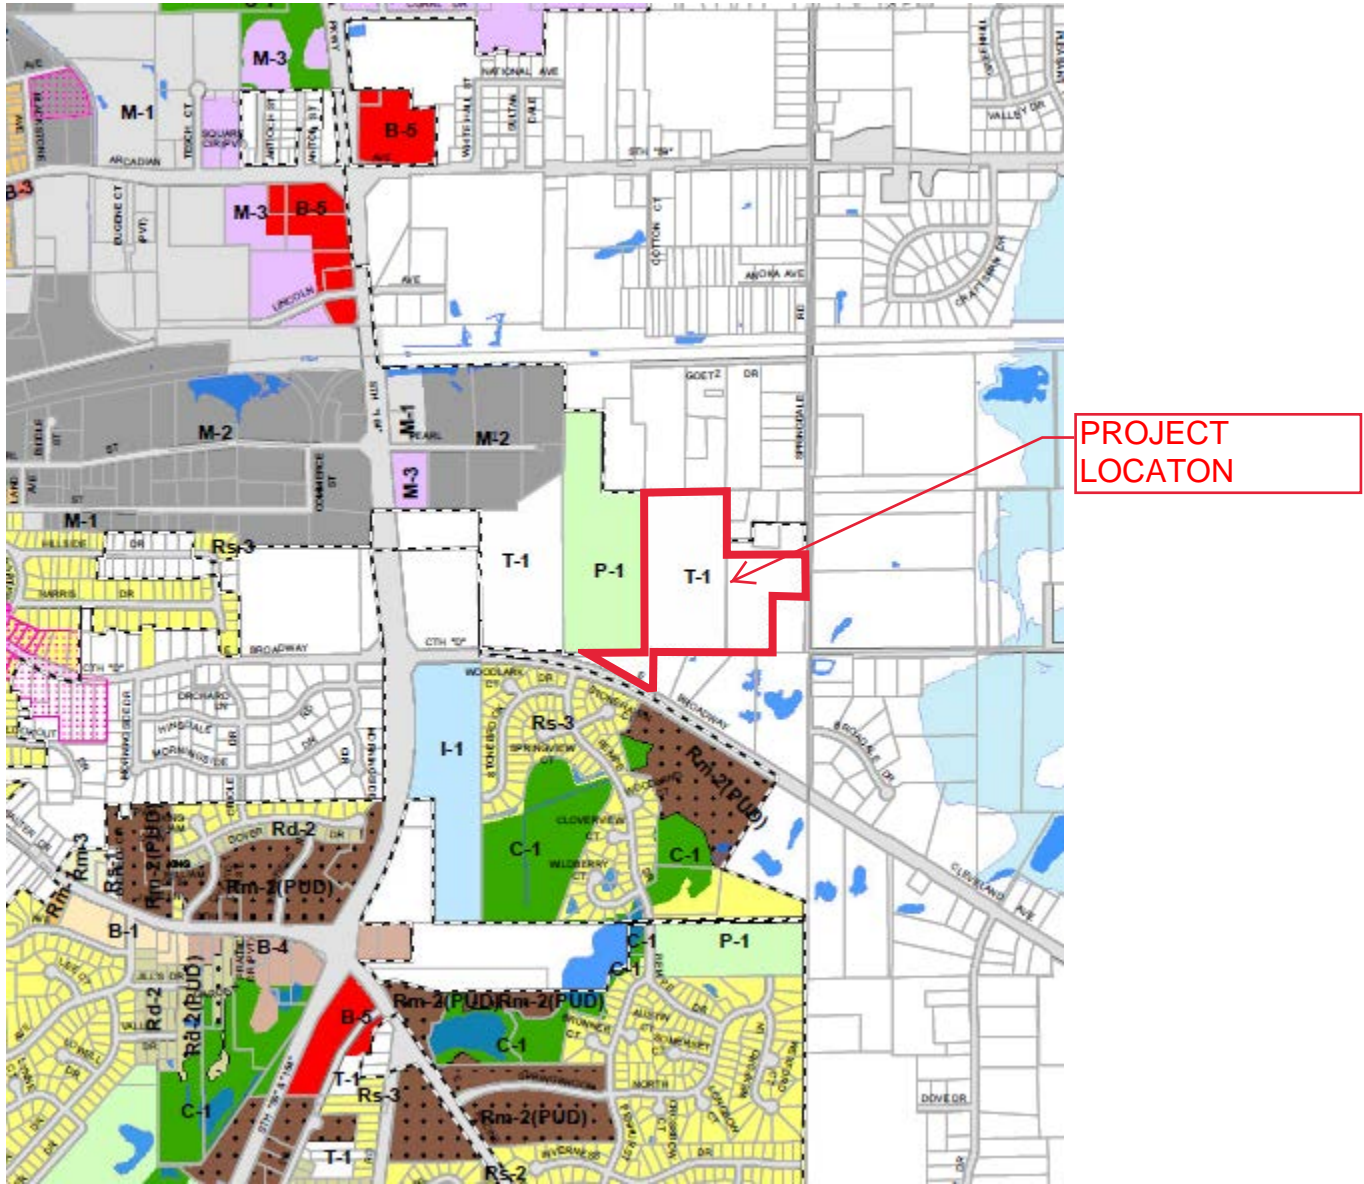

PROJECT LOCATION MAP

BASE MAP DERIVED FROM CITY OF WAUKESHA ZONING MAP