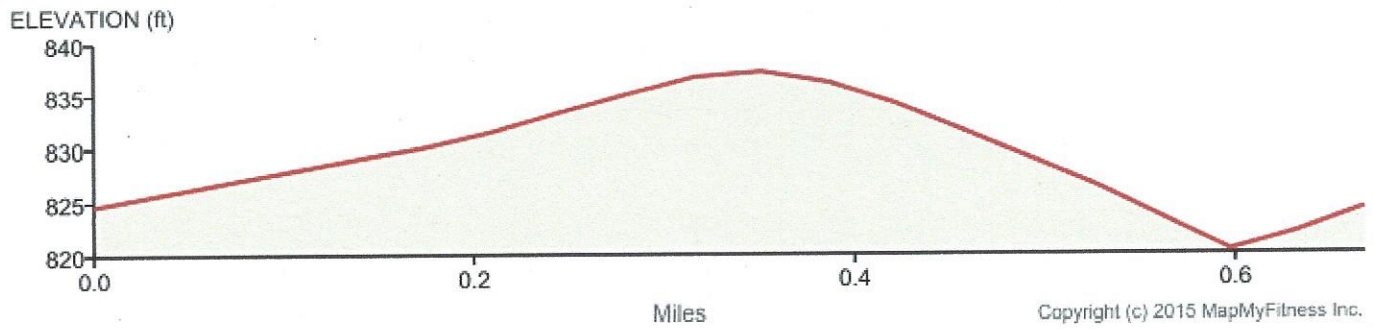

mapmyrun

Waukesha Loop

Distance: 0.67 mi

Elevation: 11.63 ft (Max: 837.4 ft)

Copyright (c) 2015 MapMyFitness Inc.