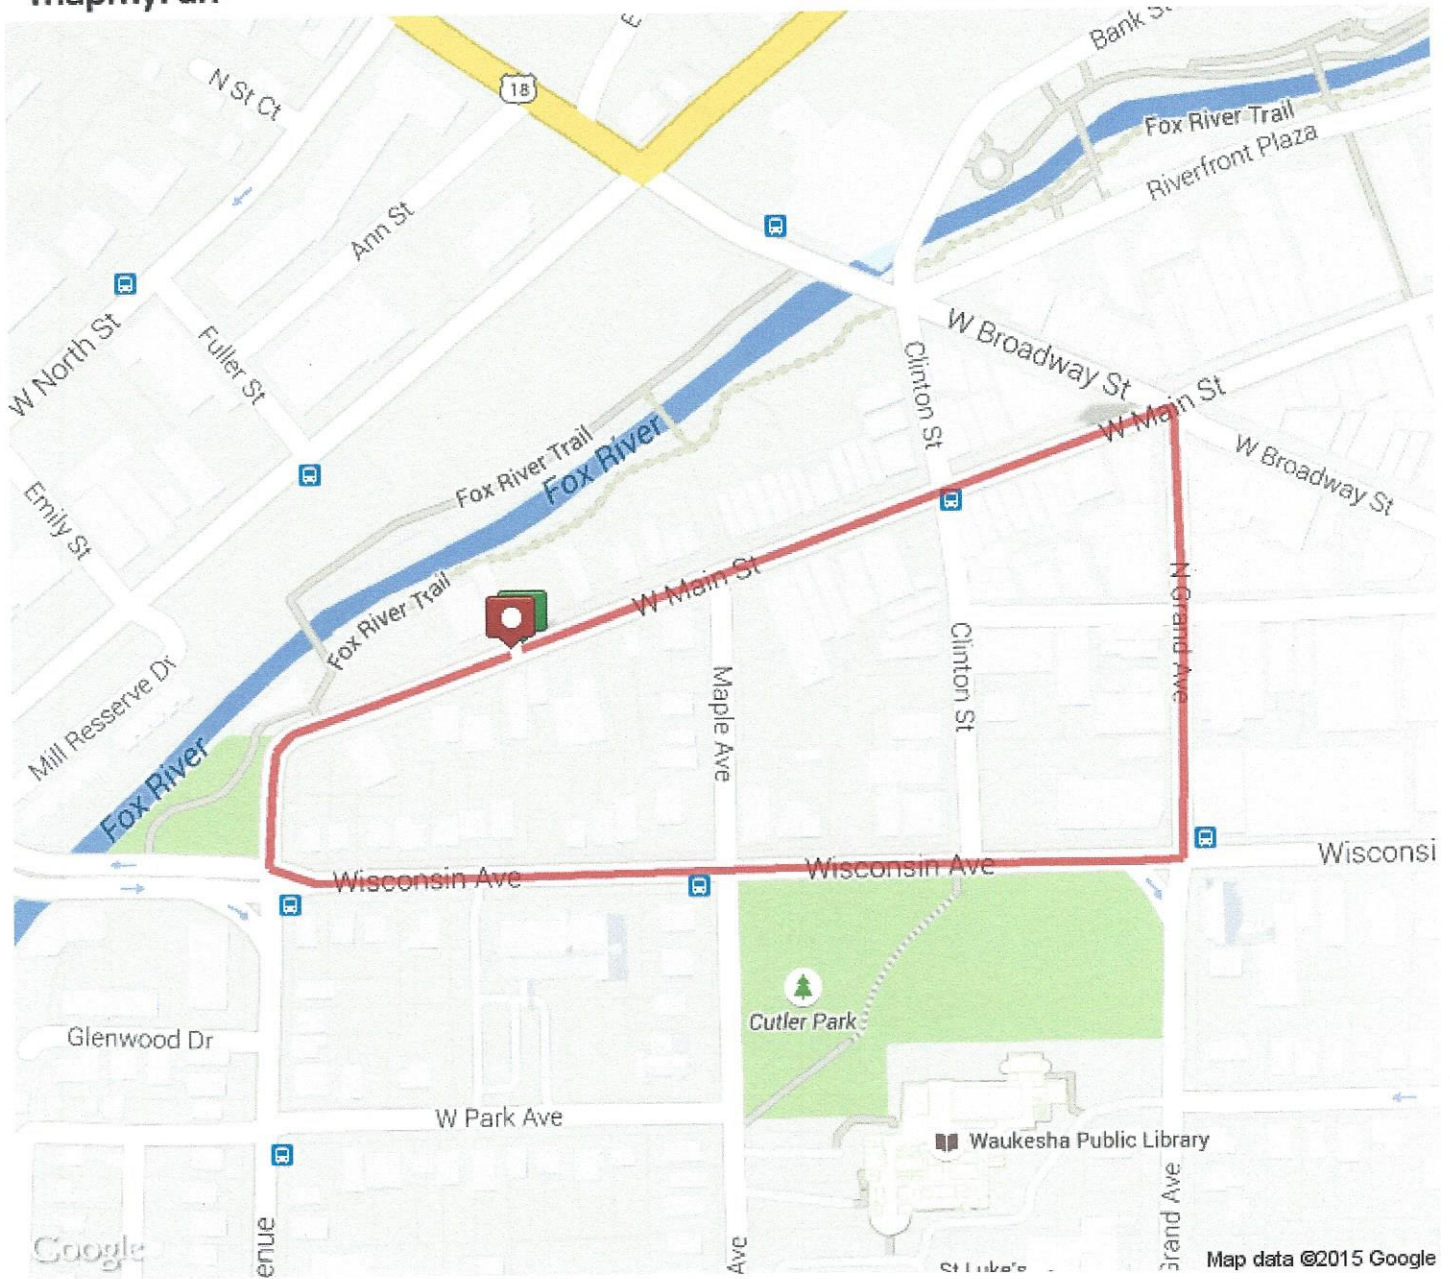

mapmyrun

Waukesha Loop

Distance: 0.67 mi

Elevation: 11.63 ft (Max: 837.4 ft)

Copyright (c) 2015 MapMyFitness Inc.