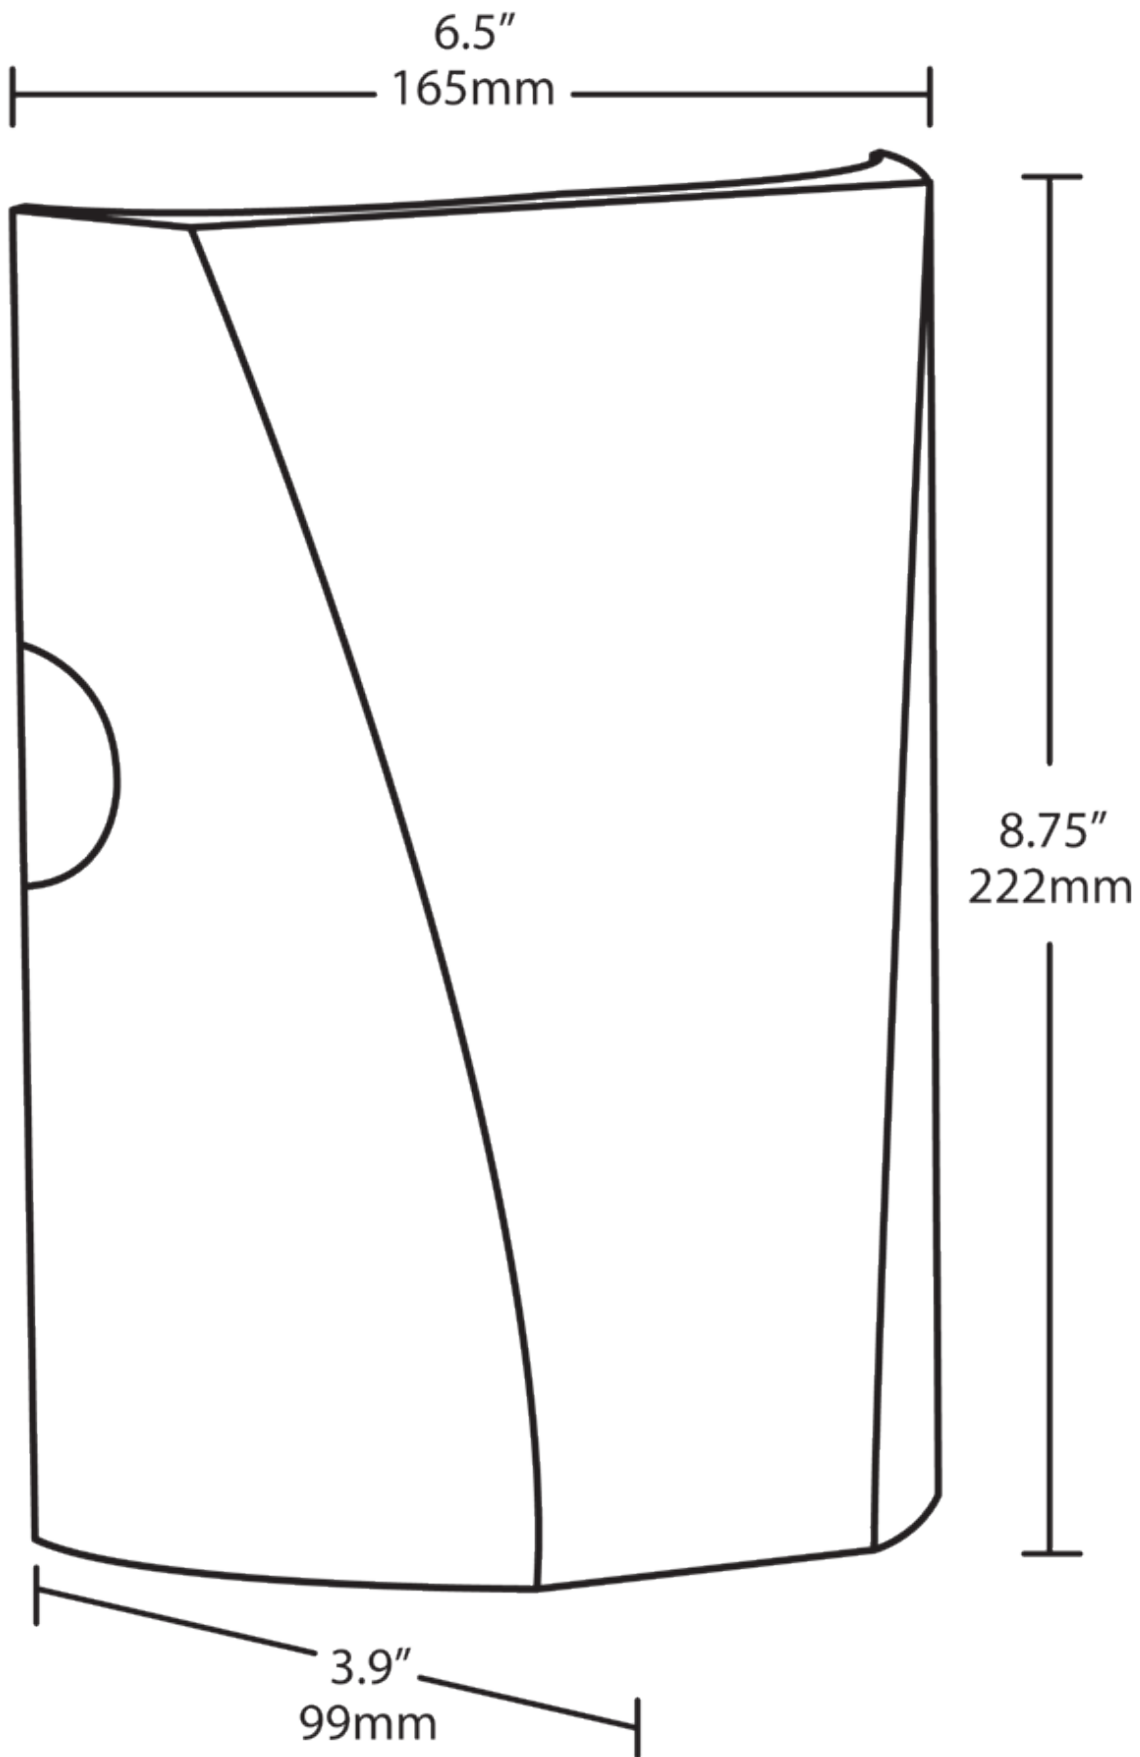

Features

- Full cutoff, fully shielded LED wallpack
- Can be used as a downlight or uplight
- Contractor friendly features for easy installation