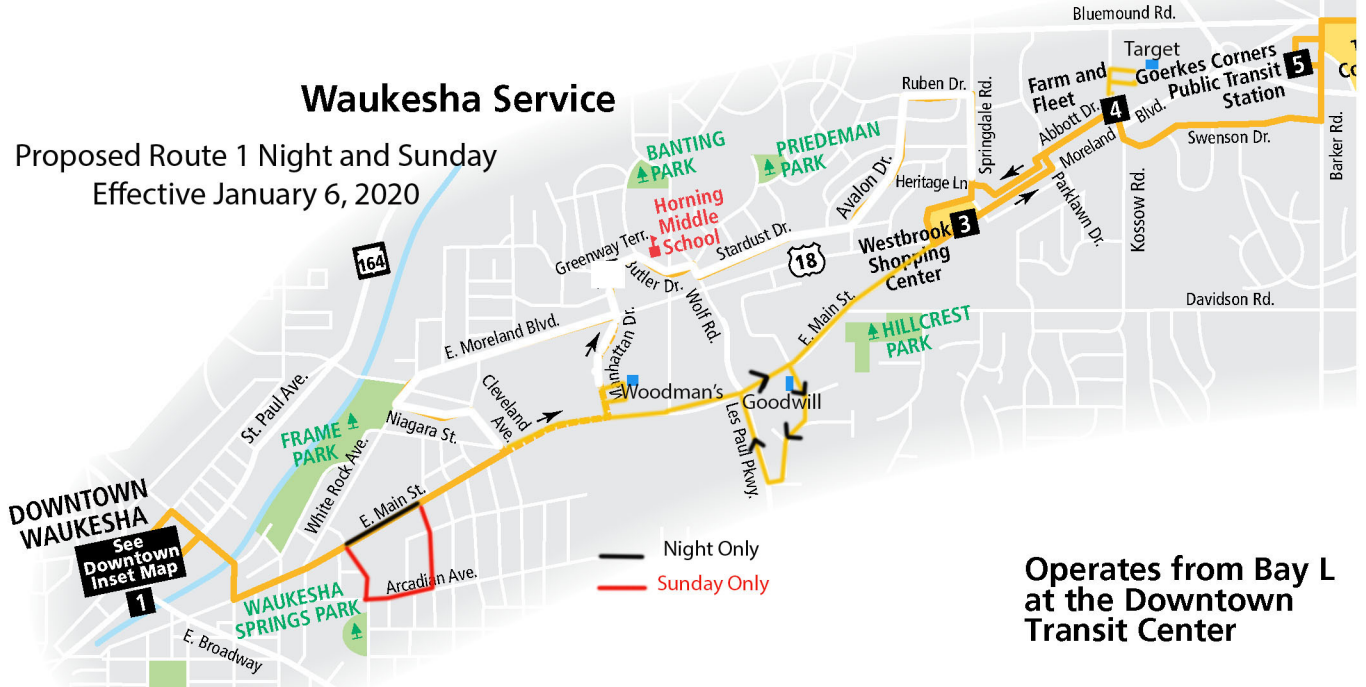

# Waukesha Service

Proposed Route 1 Night and Sunday  
Effective January 6, 2020

Operates from Bay L  
at the Downtown  
Transit Center