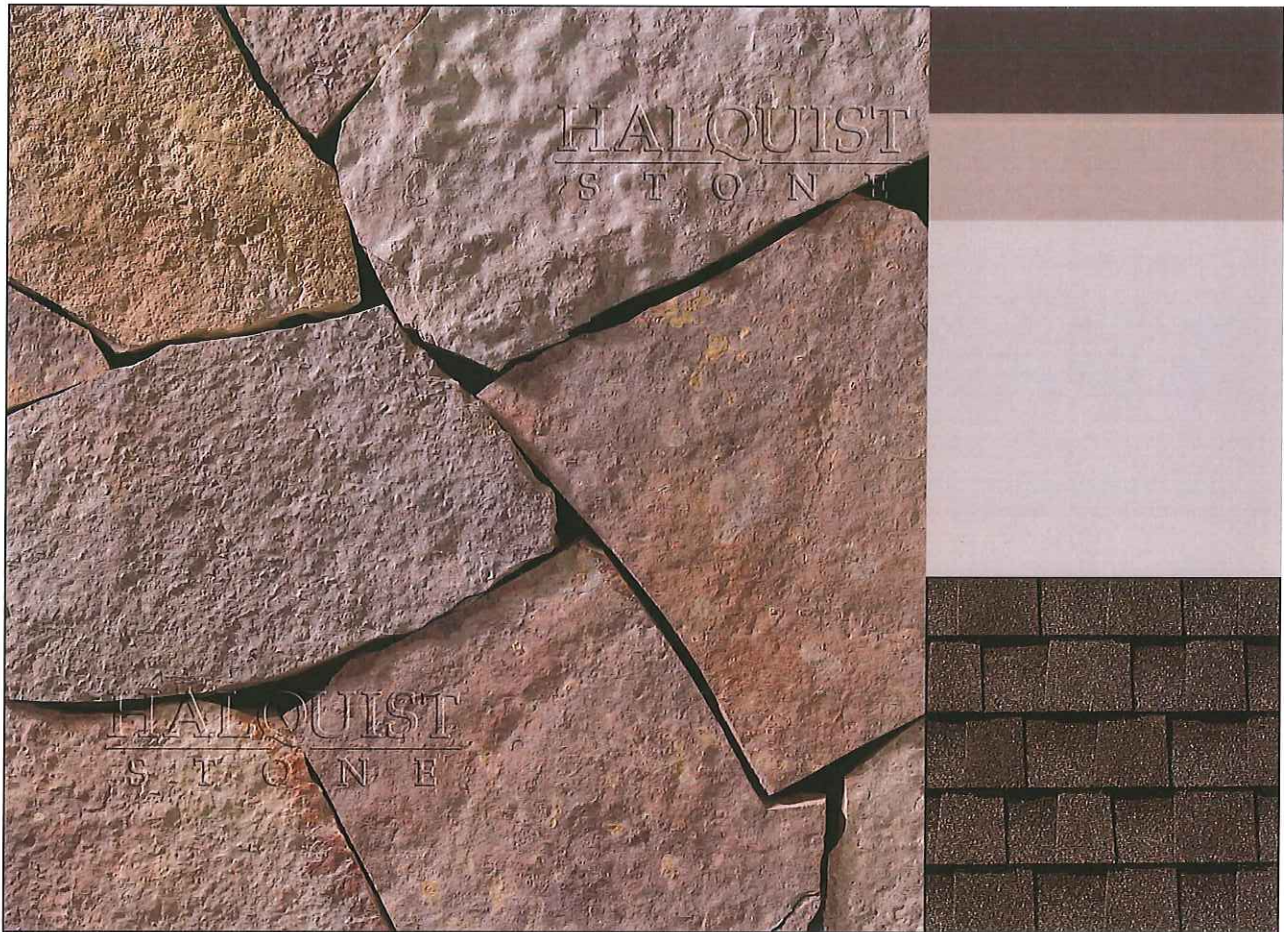

RECEIVED

FEB 10 2016

CITY PLAN COMMISSION

Fox Lake Village Condo  
Taupe Palette #1—Chilton Webwall

Fox Lake Village Condo  
Taupe Palette #1—Chilton Webwall

Fox Lake Village Condo  
Taupe Palette #1—Chilton Webwall