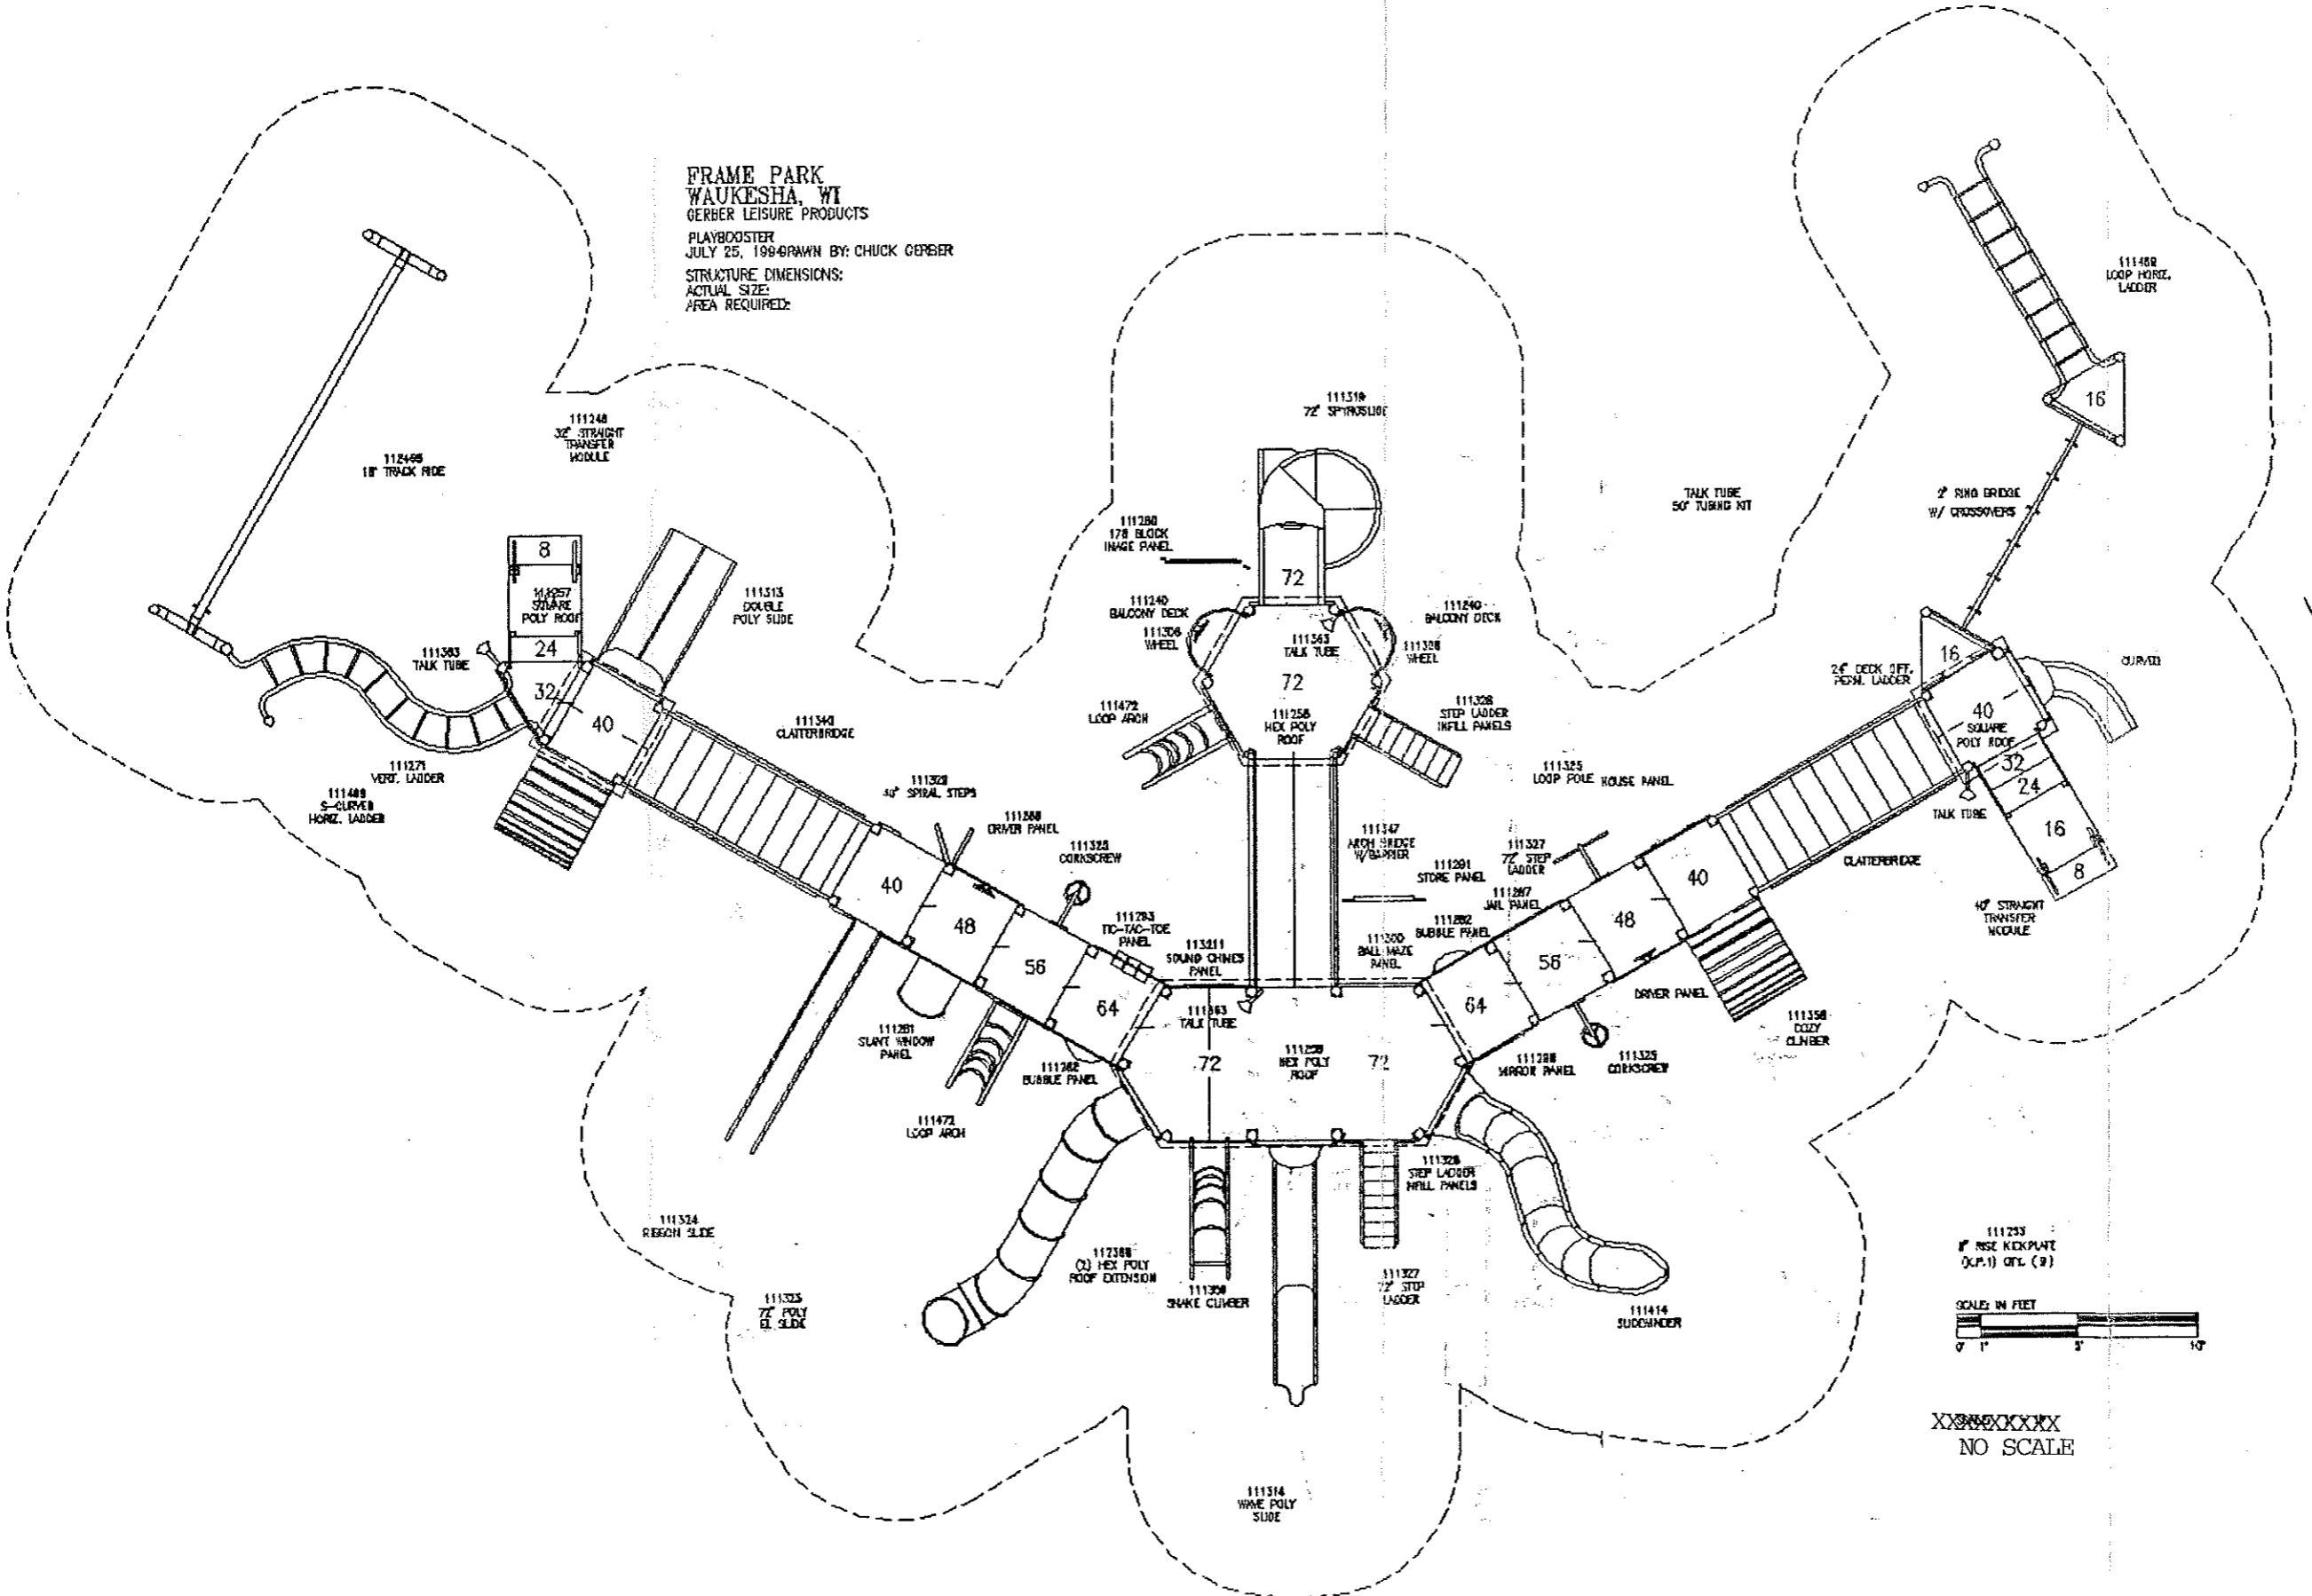

FRAME PARK
WAUKESHA, WI
 GERBER LEISURE PRODUCTS
 PLAYBOOSTER
 JULY 25, 1988-DRAWN BY: CHUCK GERBER
 STRUCTURE DIMENSIONS:
 ACTUAL SIZE:
 AREA REQUIRED:

XXXXXXXX
 NO SCALE