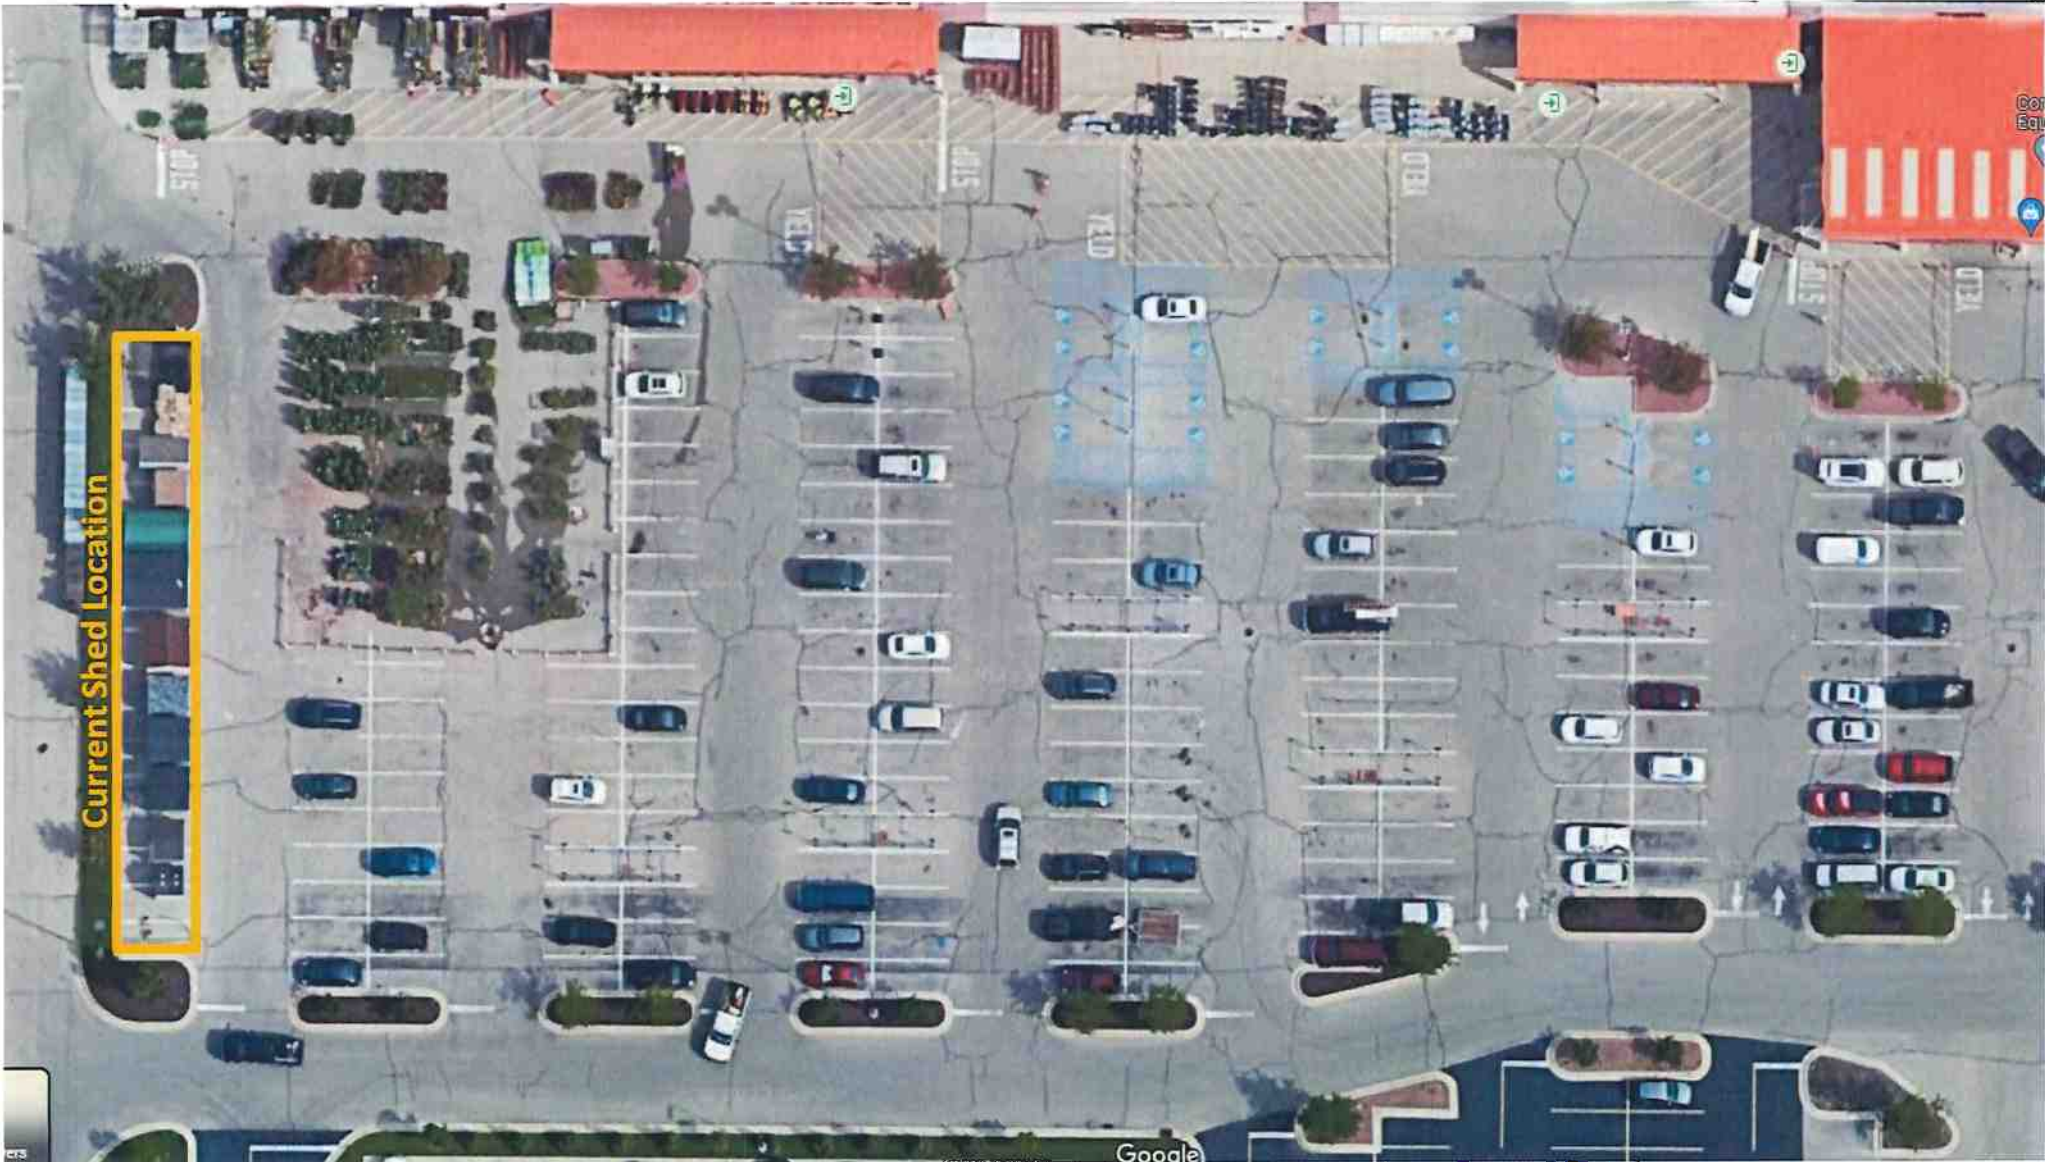

## **Request to move permanent shed displays in Home Depot Parking Lot to new permanent location:**

- **Current shed displays are at the West end of the parking lot** (view p3)
  - Moving sheds to new location will allow:
    - Expanded selection of shed displays
    - Gain of 16 parking spots on west end of the lot when the sheds are moved, as well as improve areas for snow accumulation/removal in the winter. (currently limited)
- **Store is proposing any of the following options:**
  - **Option 1: Back-to-Back, Island Row of Sheds** (view p4)
    - 10 parking spaces in 2 rows, back-to-back will be converted to permanent shed display locations.
    - Additional parking available near the back of the lot in the same rows. Allows flow through the lot.
    - No change to handicap parking and cart corrals not disrupted
  - **Option 2: Long Single Row of Sheds** (view p5)
    - 18 parking spaces will be converted to permanent shed displays.
    - Will maintain 1 cart corral in the middle to maintain carts in lot, prevent damage to vehicles and to displays
    - Directs traffic to the main access channels by partially dividing the lot
  - **Option 3: Galley Row of Sheds** (view p6)
    - 10 parking spaces in 2 rows facing each other will be converted to permanent shed display locations.
    - Additional parking available near the back of the lot in the same rows. Allows flow through the lot.
    - No cart corrals disrupted
- **If approved, store will:**
  - Remove parking lines in new area for the shed displays
  - Re-establish parking spaces/lines on the West end of the lot once sheds are moved to the new permanent location

Current Shed Location

Google

Current Shed Location

(2) Order Pickup Parking

Handicap Parking

Handicap Parking

Permanent Option 1

Cart Corral

Cart Corral

Cart Corral

Cart Corral

Cart Corral

Current Shed Location

(2) Order Pickup Parking

Handicap Parking

Handicap Parking