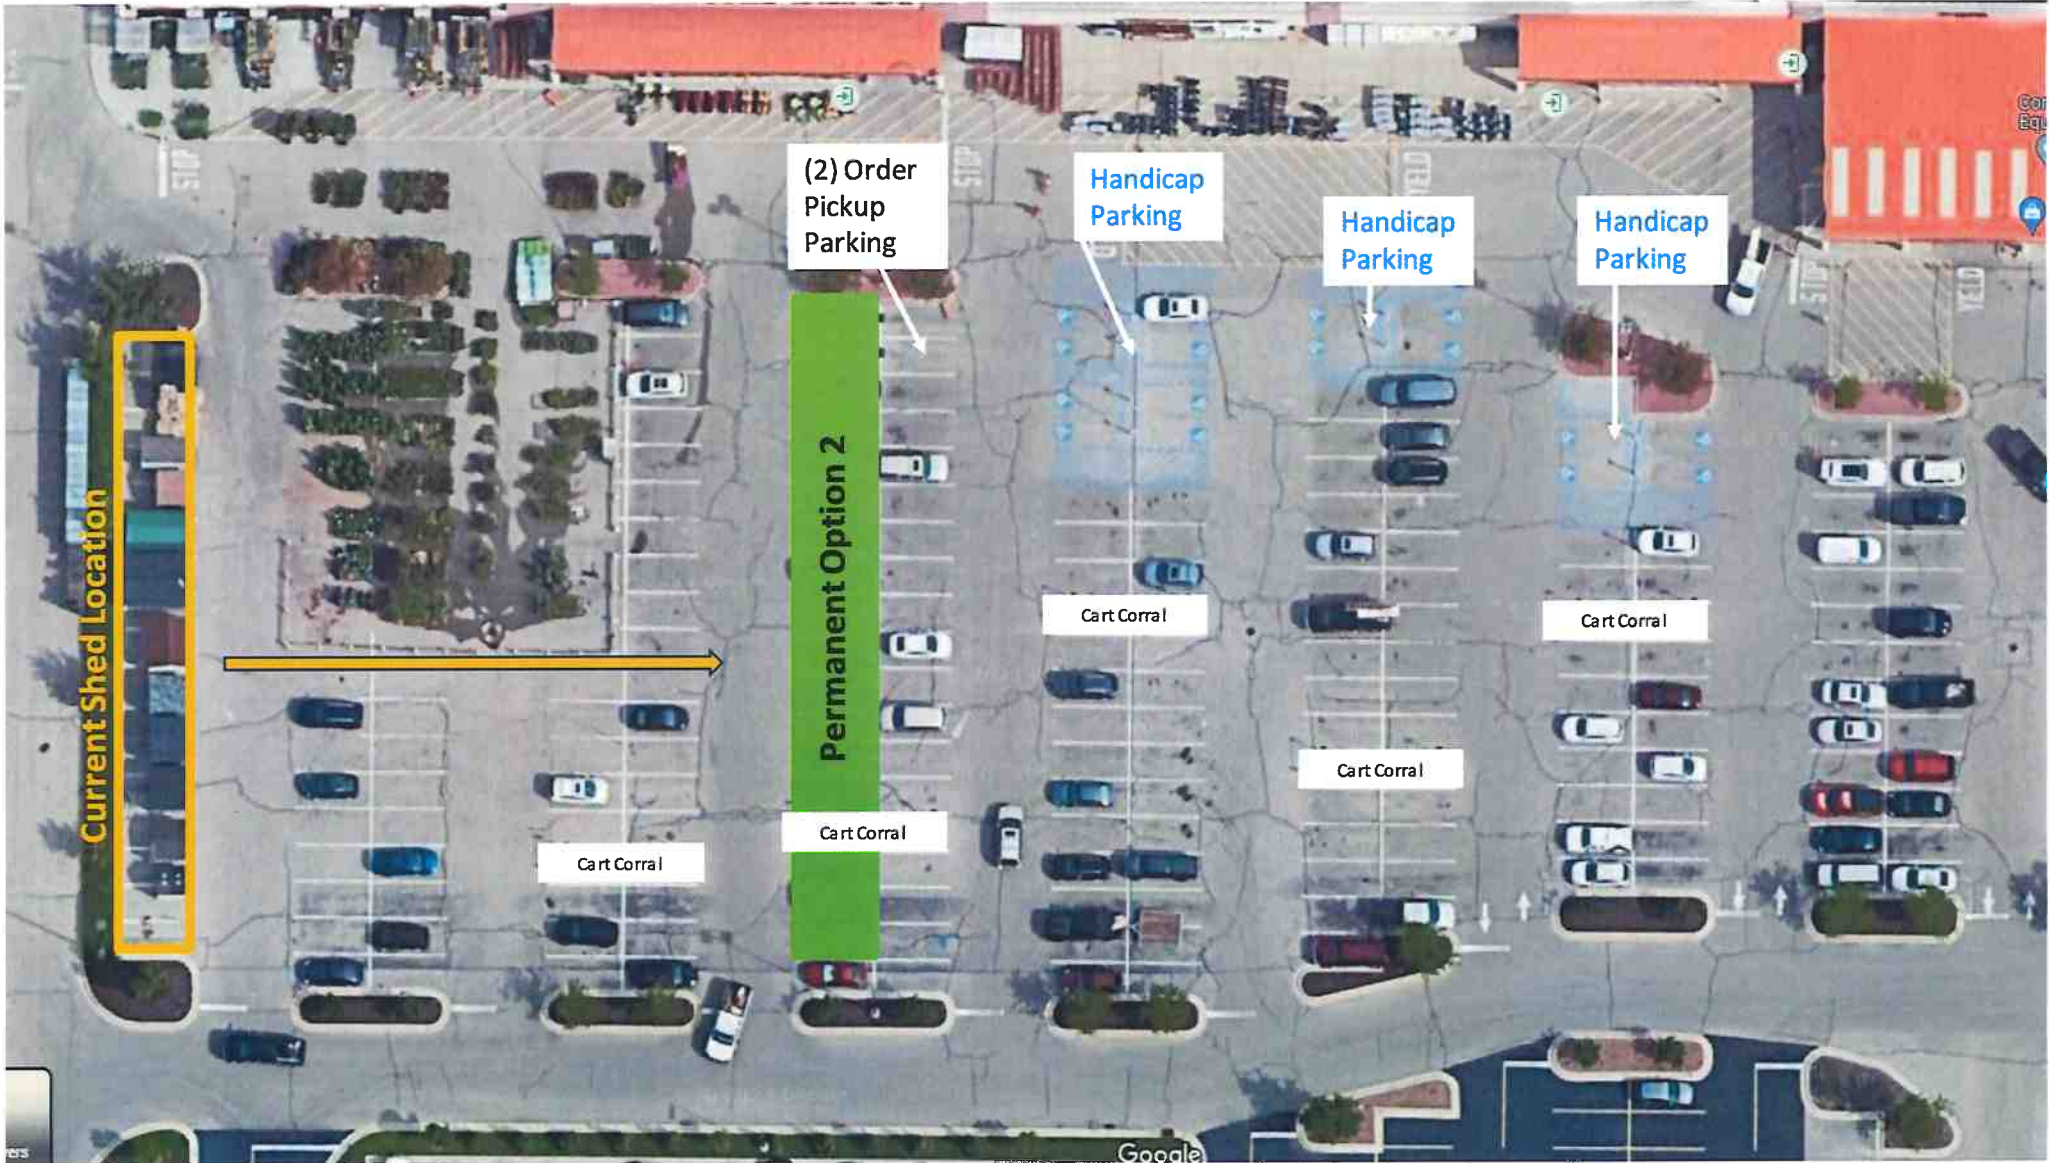

## **Request to move permanent shed displays in Home Depot Parking Lot to new permanent location:**

- **Current shed displays are at the West end of the parking lot** (view p3)
  - Moving sheds to new location will allow:
    - Expanded selection of shed displays
    - Gain of 16 parking spots on west end of the lot when the sheds are moved, as well as improve areas for snow accumulation/removal in the winter. (currently limited)
- **Store is proposing any of the following options:**
  - **Option 1: Back-to-Back, Island Row of Sheds** (view p4)
    - 10 parking spaces in 2 rows, back-to-back will be converted to permanent shed display locations.
    - Additional parking available near the back of the lot in the same rows. Allows flow through the lot.
    - No change to handicap parking and cart corrals not disrupted
  - **Option 2: Long Single Row of Sheds** (view p5)
    - 18 parking spaces will be converted to permanent shed displays.
    - Will maintain 1 cart corral in the middle to maintain carts in lot, prevent damage to vehicles and to displays
    - Directs traffic to the main access channels by partially dividing the lot
  - **Option 3: Galley Row of Sheds** (view p6)
    - 10 parking spaces in 2 rows facing each other will be converted to permanent shed display locations.
    - Additional parking available near the back of the lot in the same rows. Allows flow through the lot.
    - No cart corrals disrupted
- **If approved, store will:**
  - Remove parking lines in new area for the shed displays
  - Re-establish parking spaces/lines on the West end of the lot once sheds are moved to the new permanent location

Current Shed Location

Google

Current Shed Location

(2) Order Pickup Parking

Handicap Parking

Handicap Parking

Permanent Option 1

Cart Corral

Cart Corral

Cart Corral

Cart Corral

Cart Corral

Current Shed Location

(2) Order Pickup Parking

Handicap Parking

Handicap Parking