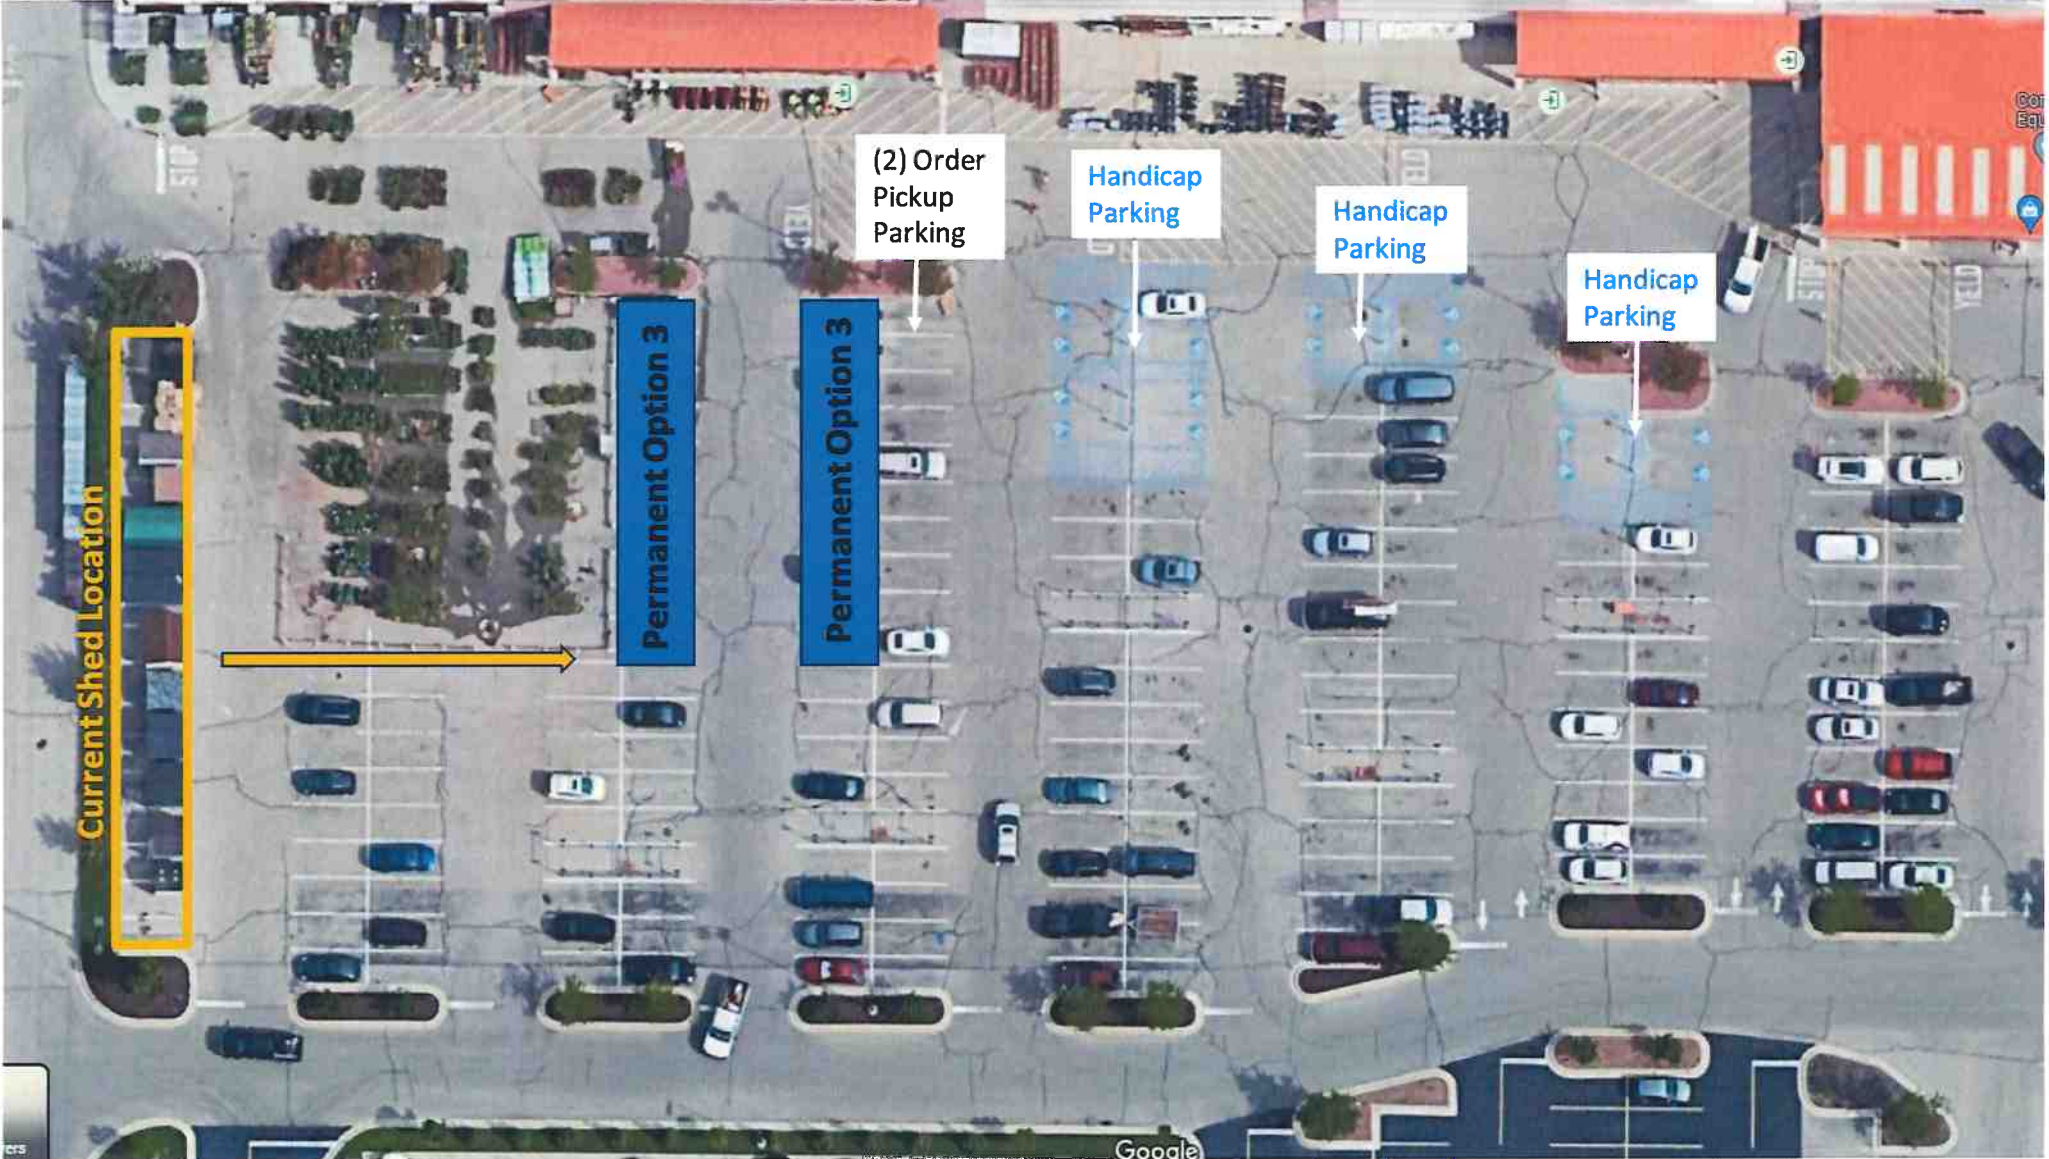

## **Request to move permanent shed displays in Home Depot Parking Lot to new permanent location:**

- **Current shed displays are at the West end of the parking lot** (view p3)
  - Moving sheds to new location will allow:
    - Expanded selection of shed displays
    - Gain of 16 parking spots on west end of the lot when the sheds are moved, as well as improve areas for snow accumulation/removal in the winter. (currently limited)
- **Store is proposing any of the following options:**
  - **Option 1: Back-to-Back, Island Row of Sheds** (view p4)
    - 10 parking spaces in 2 rows, back-to-back will be converted to permanent shed display locations.
    - Additional parking available near the back of the lot in the same rows. Allows flow through the lot.
    - No change to handicap parking and cart corrals not disrupted
  - **Option 2: Long Single Row of Sheds** (view p5)
    - 18 parking spaces will be converted to permanent shed displays.
    - Will maintain 1 cart corral in the middle to maintain carts in lot, prevent damage to vehicles and to displays
    - Directs traffic to the main access channels by partially dividing the lot
  - **Option 3: Galley Row of Sheds** (view p6)
    - 10 parking spaces in 2 rows facing each other will be converted to permanent shed display locations.
    - Additional parking available near the back of the lot in the same rows. Allows flow through the lot.
    - No cart corrals disrupted
- **If approved, store will:**
  - Remove parking lines in new area for the shed displays
  - Re-establish parking spaces/lines on the West end of the lot once sheds are moved to the new permanent location

Cart Corral

Cart Corral

Cart Corral

Cart Corral

Current Shed Location

(2) Order Pickup Parking

Handicap Parking

Handicap Parking

Current Shed Location

Permanent Option 3

Permanent Option 3

(2) Order Pickup Parking

Handicap Parking

Handicap Parking

Handicap Parking