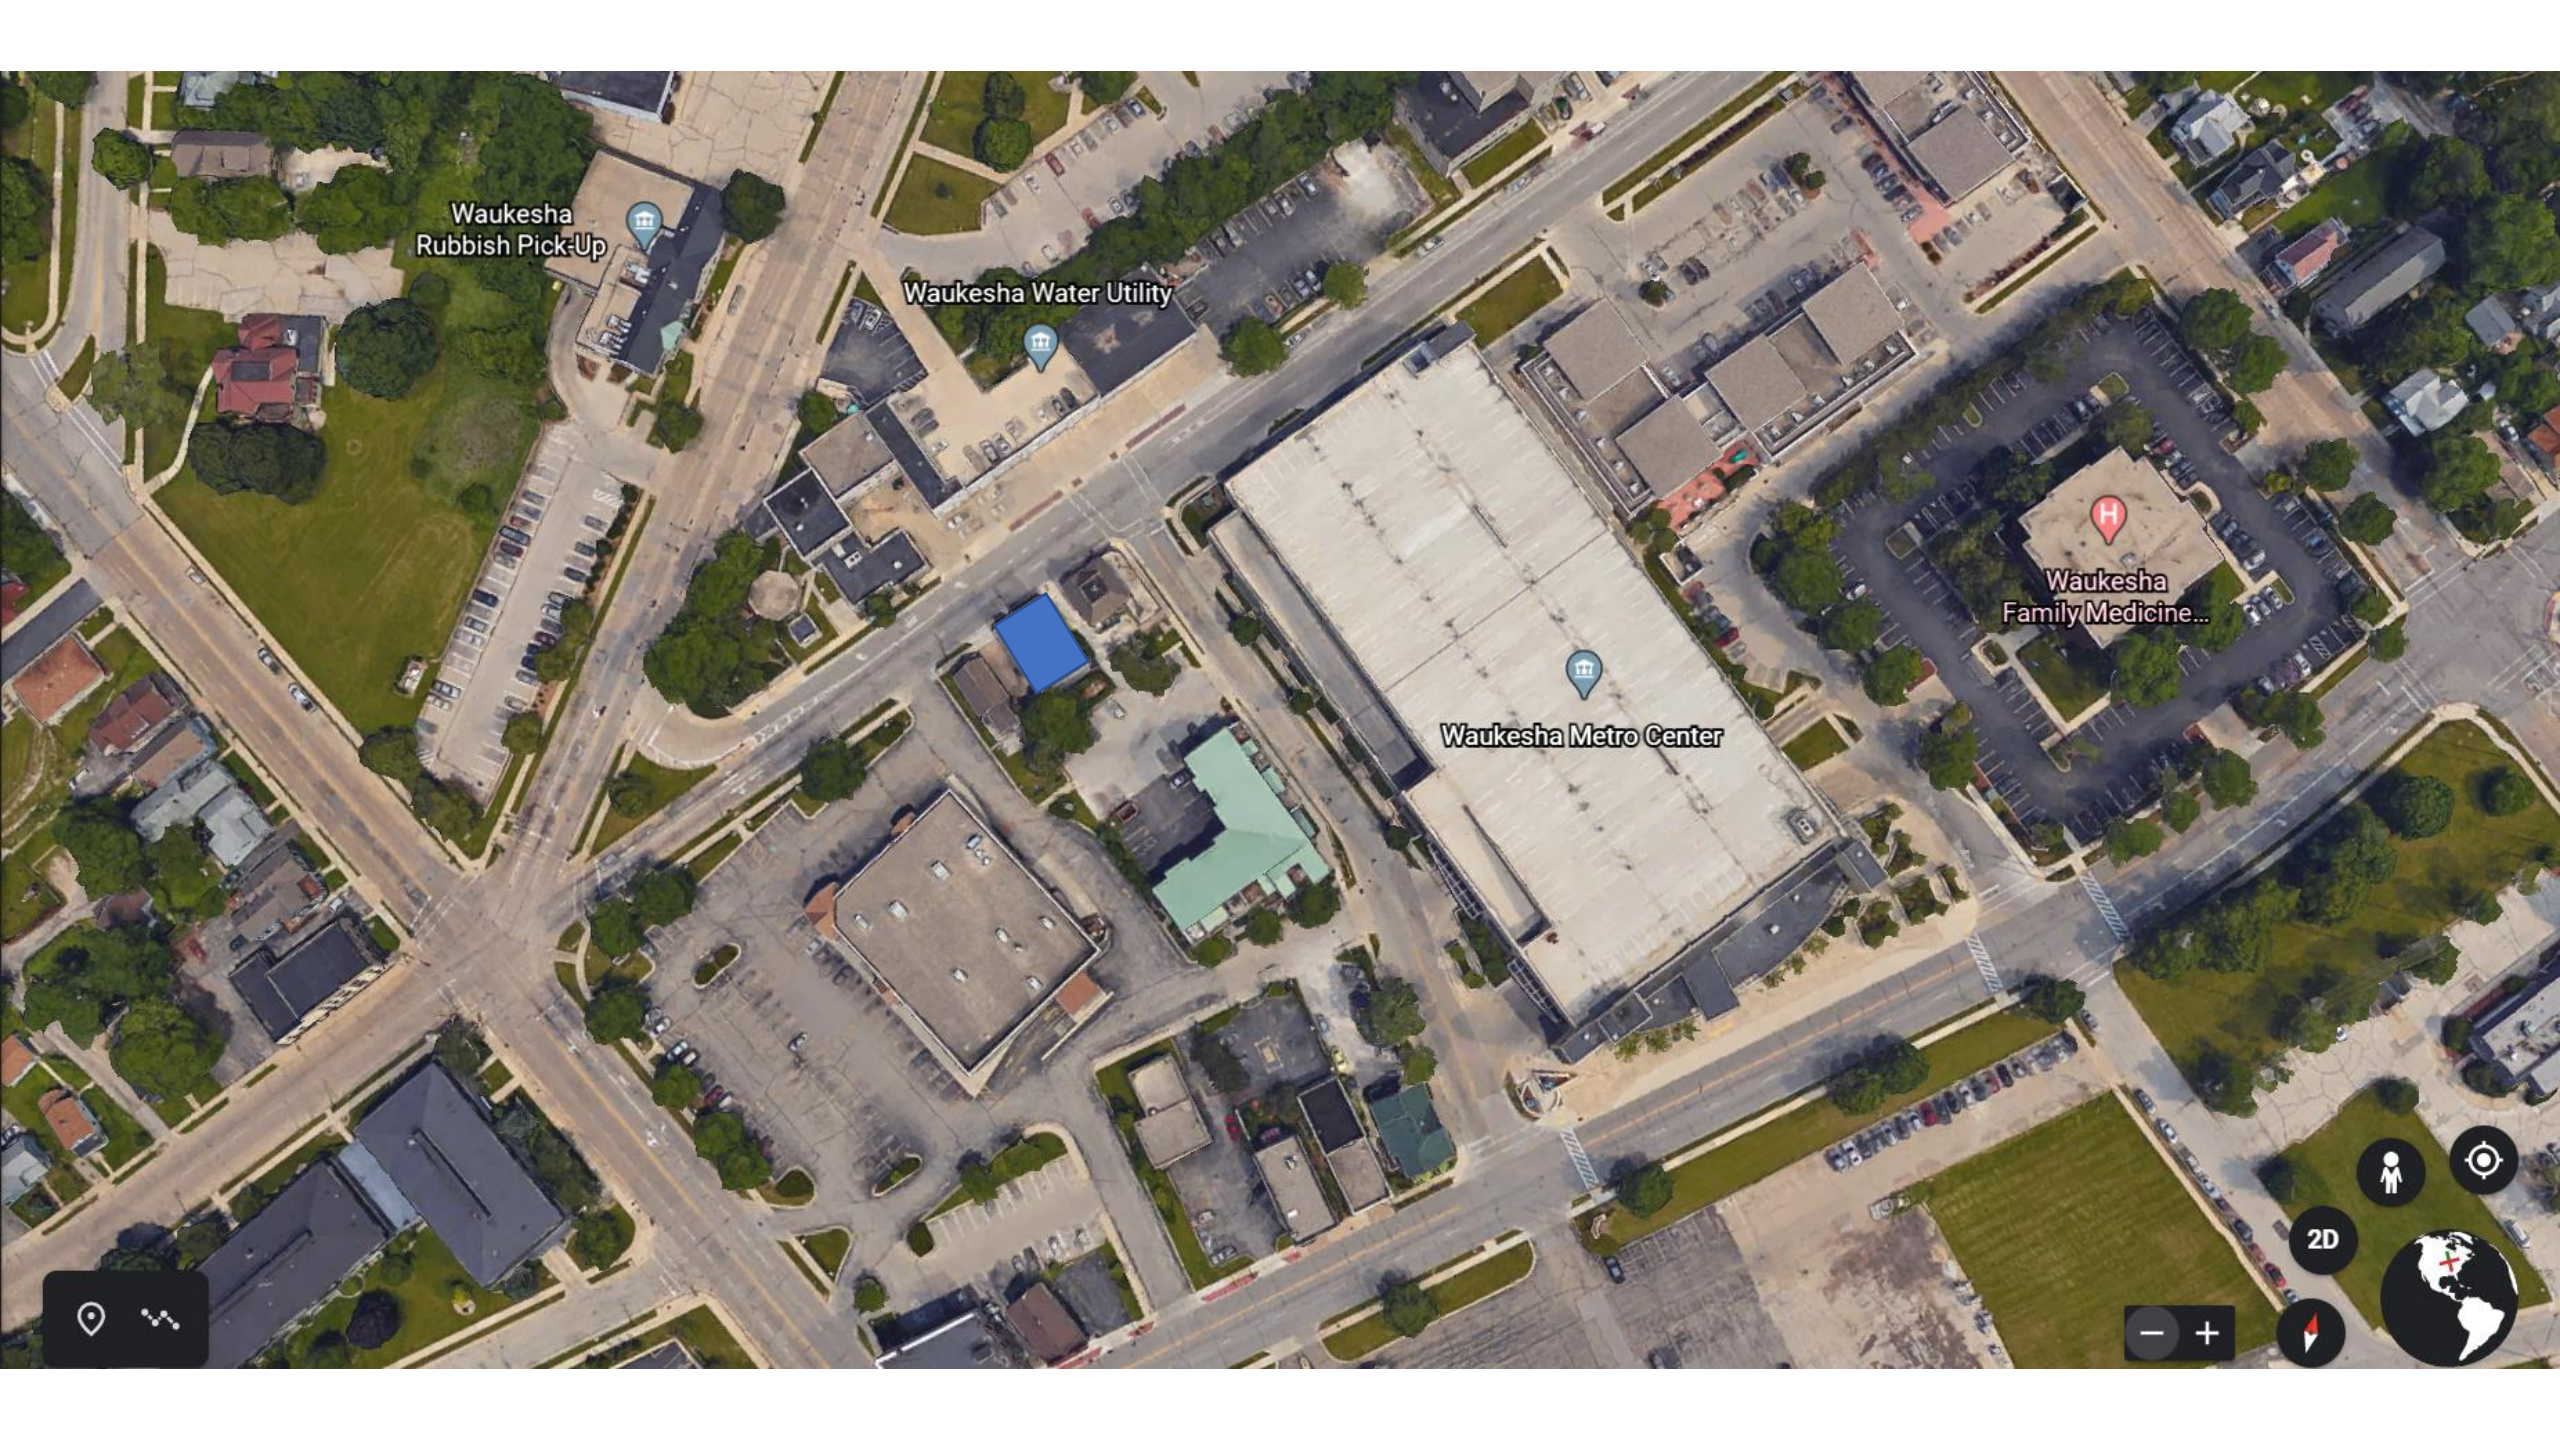

Google Earth Site Plan showing existing building (Blue Box) and relationship to local businesses and Municipal Parking Lot 6

City of Waukesha  
Municipal Court

Waukesha Water Utility

River Walk

Fox River

Sarator  
Lake 12

2D

+

+

Waukesha  
Rubbish Pick-Up

Waukesha Water Utility

Waukesha Metro Center

Waukesha  
Family Medicine...