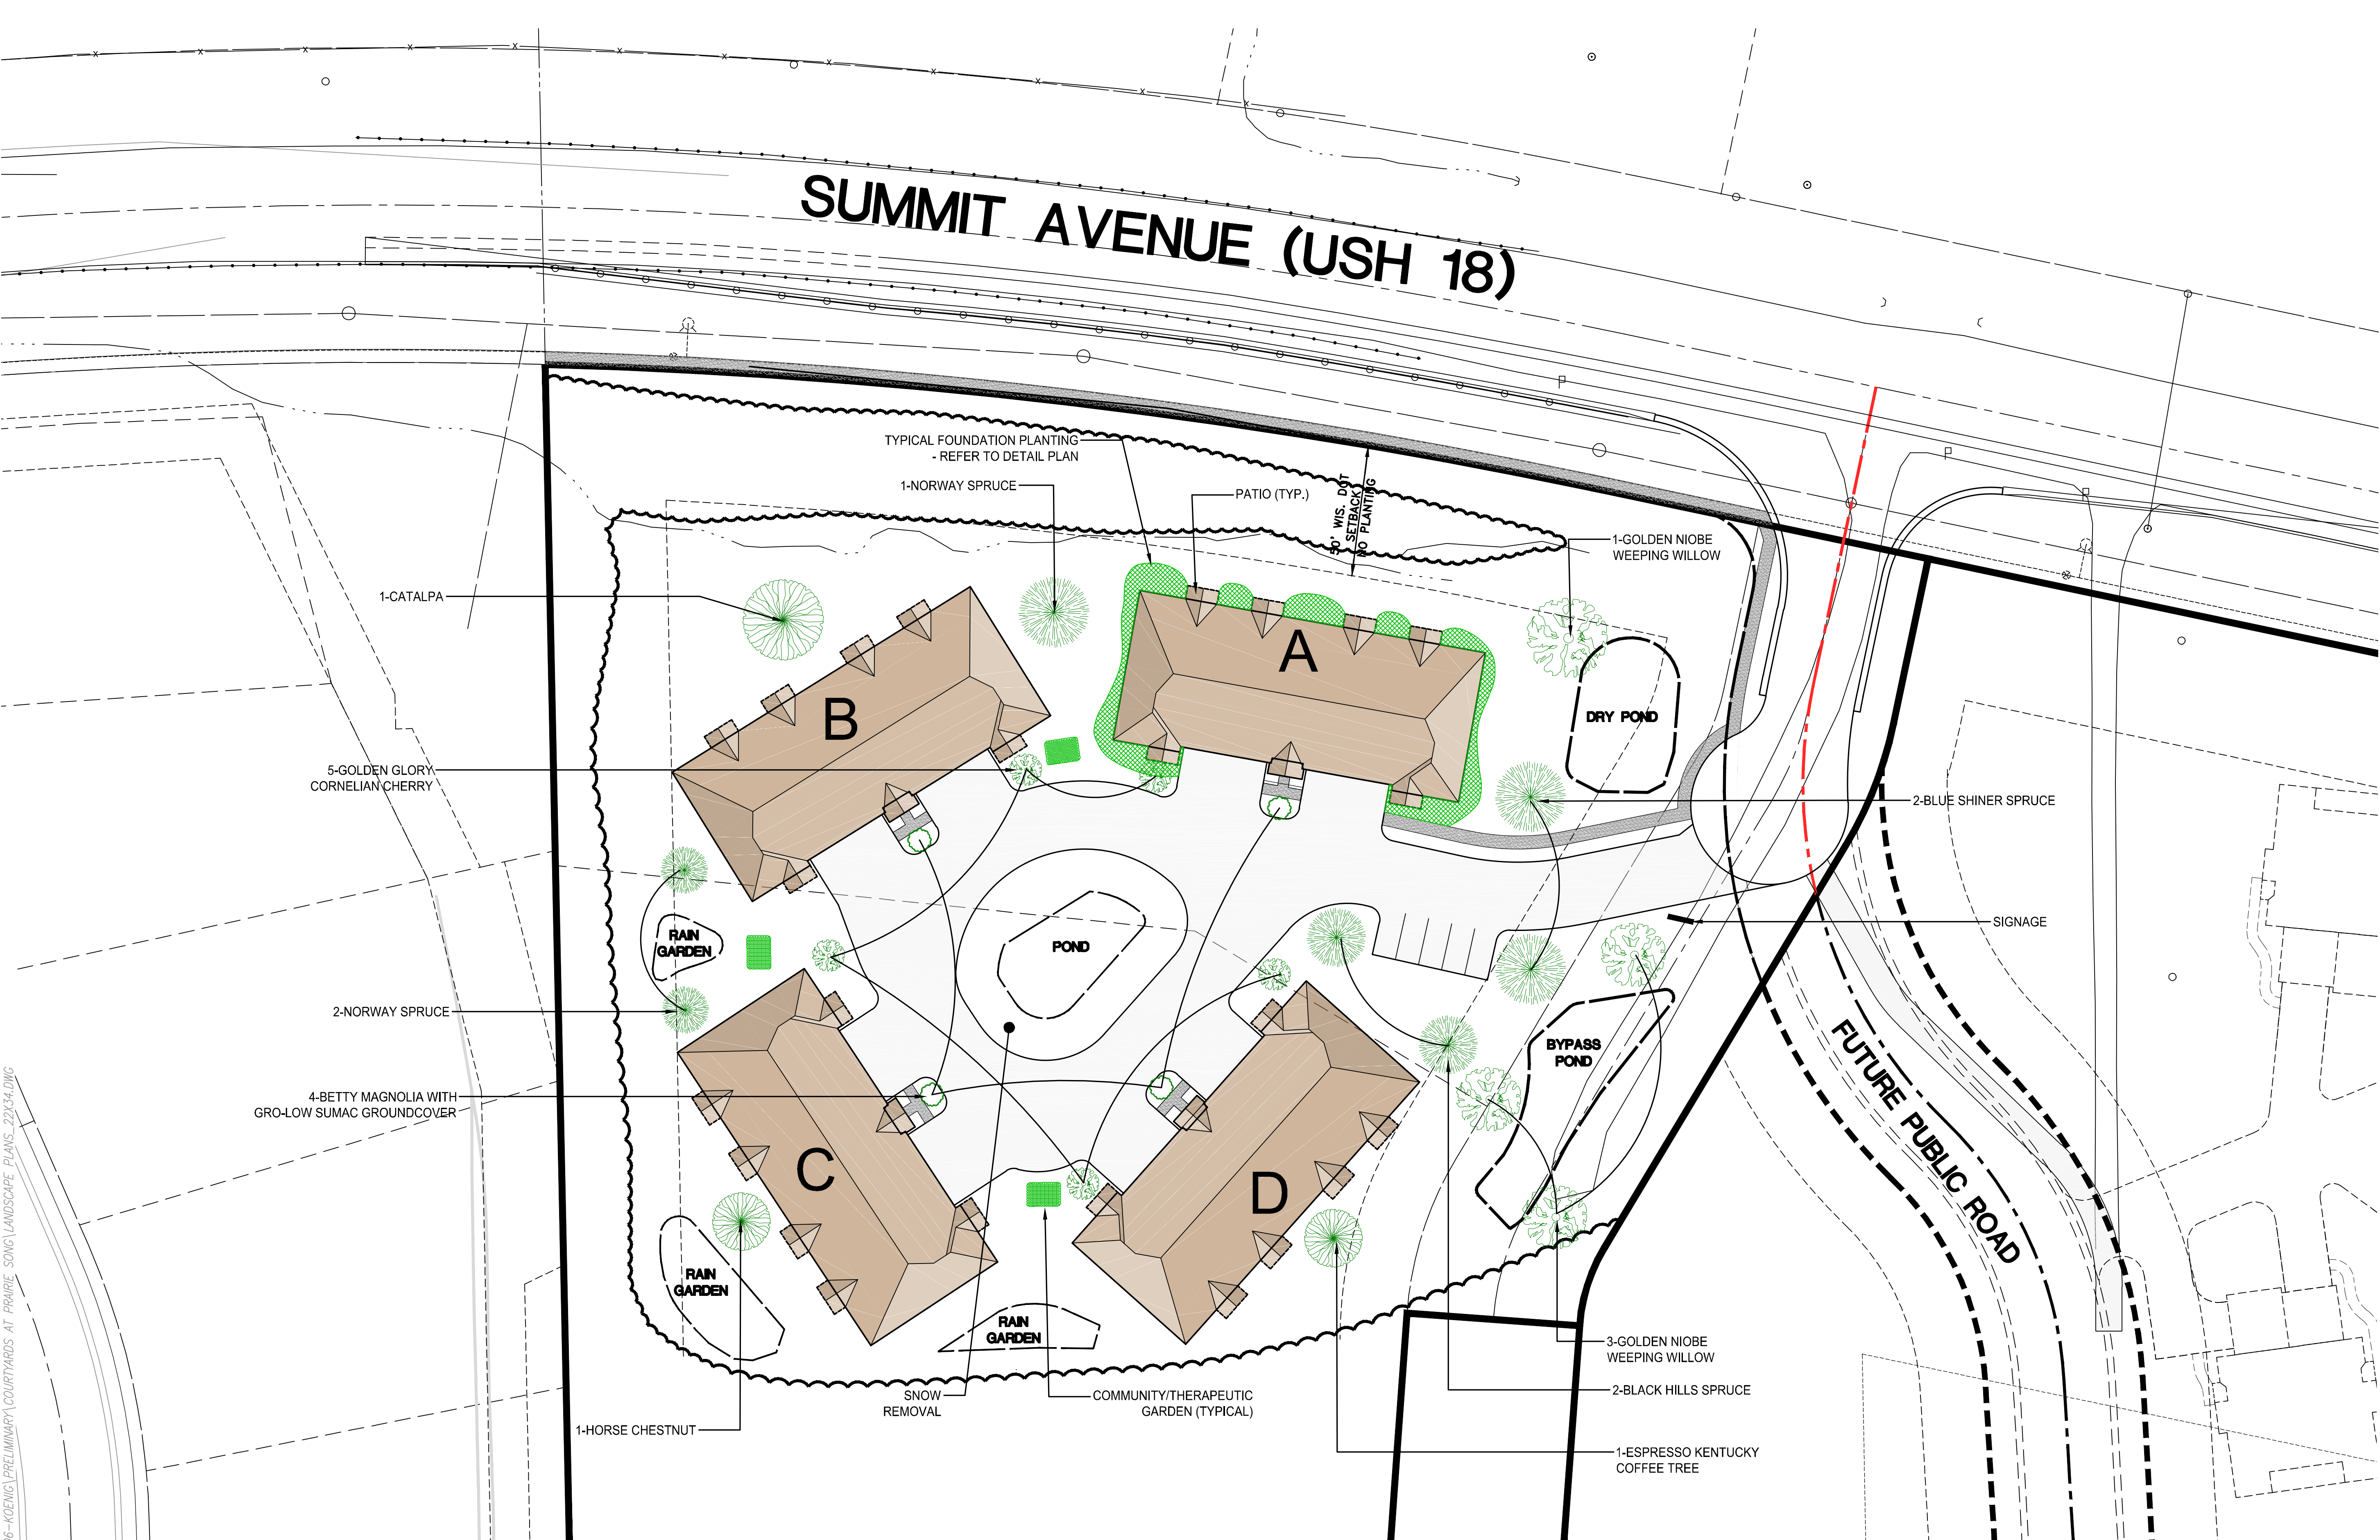

GARLAND ALLIANCE
LANDSCAPE ARCHITECTS

PROJECT:
COURTYARDS AT PRAIRIE SONG
CITY OF WAUKESHA, WI
BY: Bielinski Commercial, LLC
1830 Meadow Ln, Suite A
Pewaukee, WI 53072

REVISION HISTORY

DATE	DESCRIPTION
8/24/2015	PLAN SUBMITTAL

DATE:

AUGUST 24, 2015

JOB NUMBER:

01006

DESCRIPTION:

PROPOSED LANDSCAPE PLAN

SHEET

L1.0

H:\C9001_966\01006-KOENIG\PRELIMINARY\COURTYARDS AT PRAIRIE SONG\LANDSCAPE PLANS_22X34.DWG