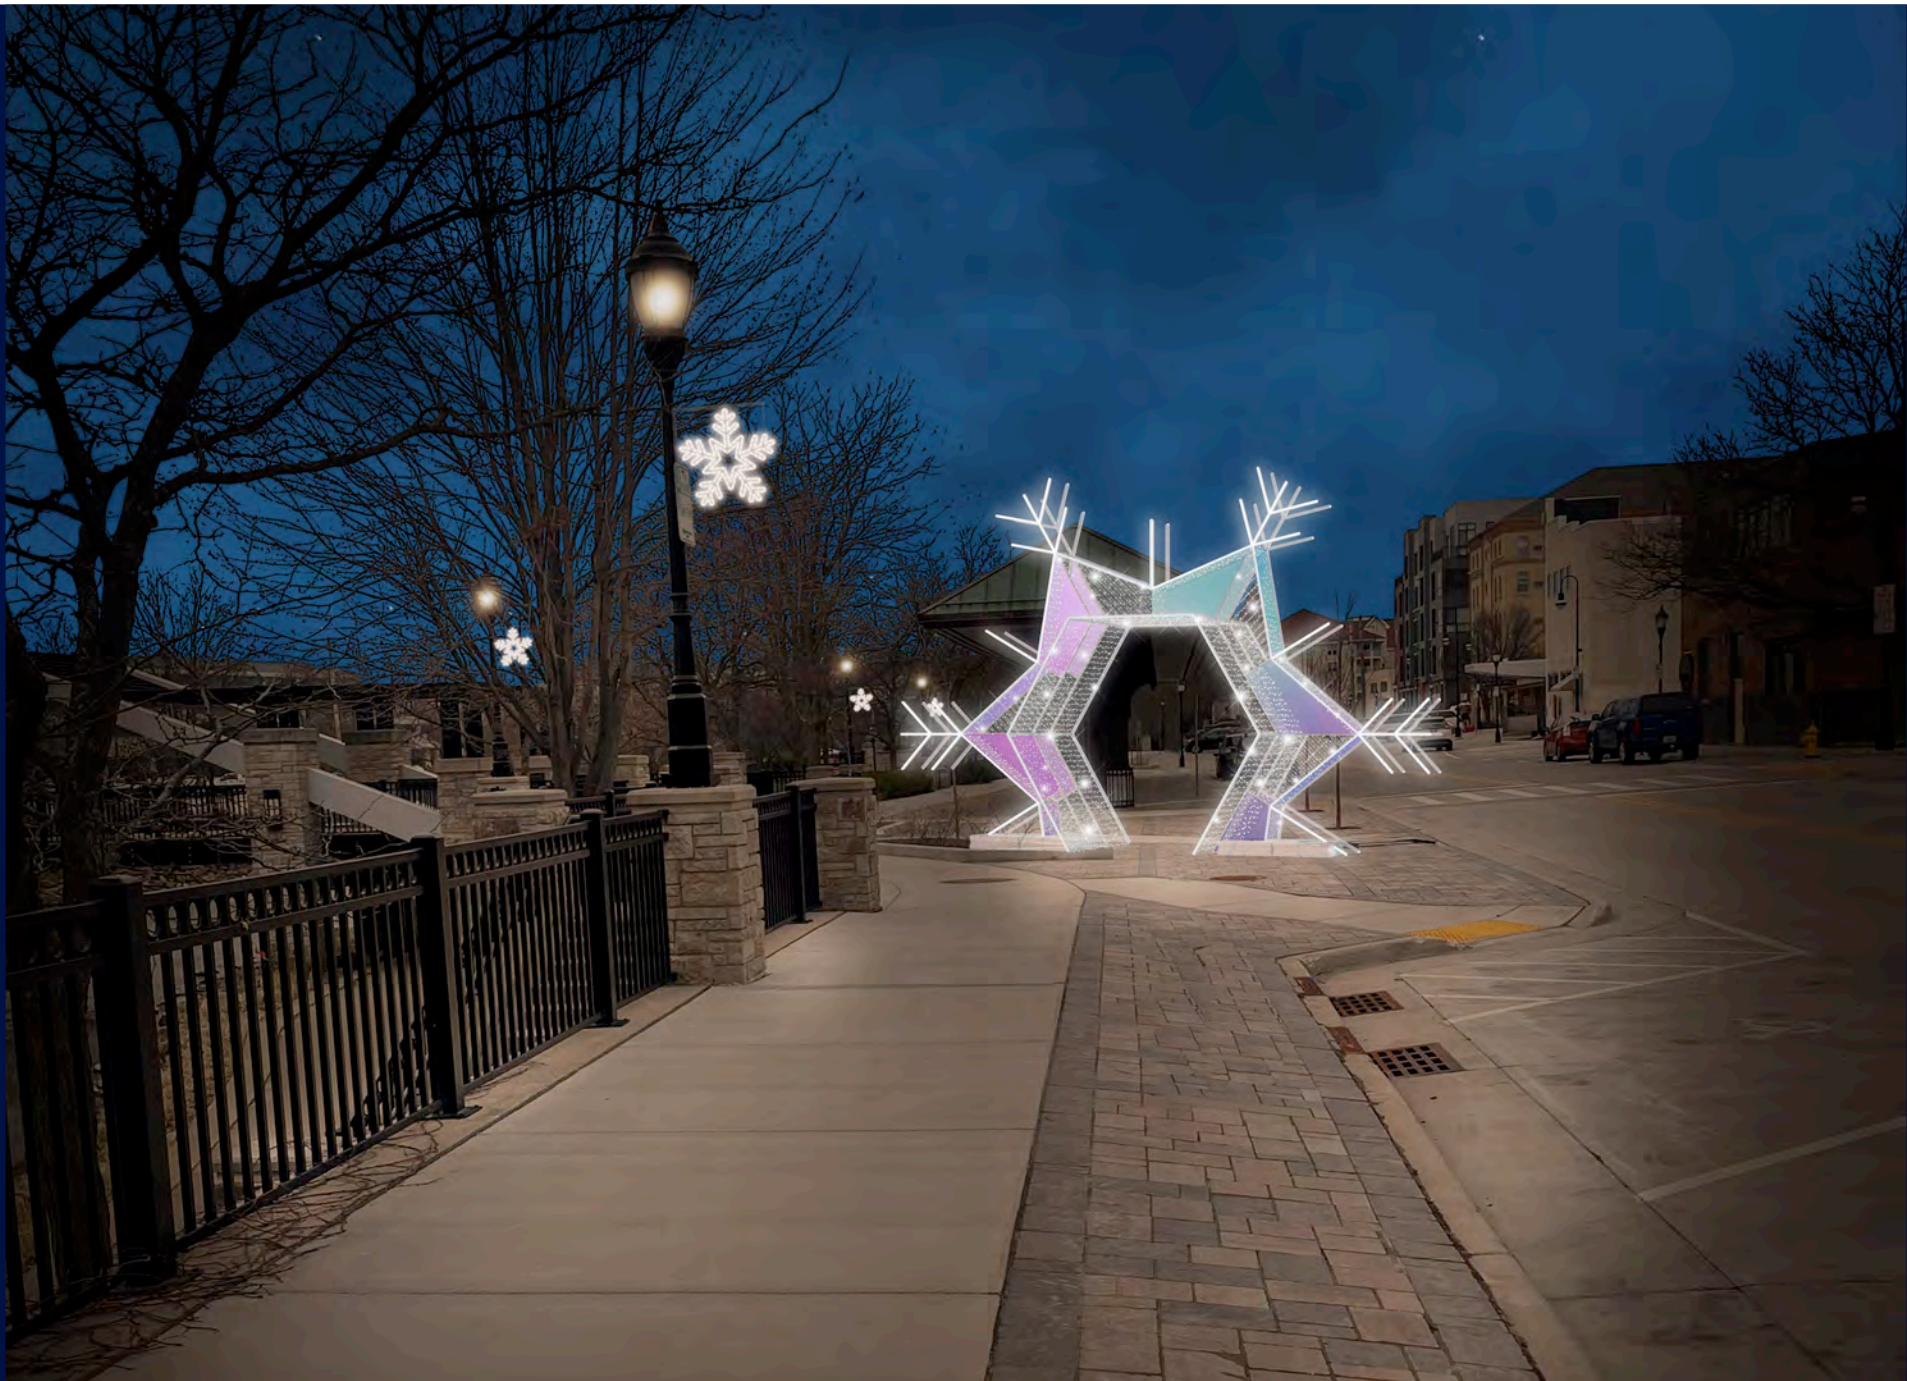

Artistic

Holiday Designs

WAUKESHA, WI 2024 HOLIDAY LIGHTING

Flag Planter Bed Area - Option 2

Artistic
Holiday Designs

Gazebo with Blue Icicle Lights, Silver and Blue Spritzers

Artistic
Holiday Designs

Bus Depot Walkway - Walk Thru Snowflake

Artistic
Holiday Designs

Bryant Bridge - Option 3

Artistic
Holiday Designs

Love Bridge with Pure Icicle Lights and Twinkly Ceiling

Artistic
Holiday Designs

Bus Depot - Silver and Blue Spritzers

Artistic
Holiday Designs

Freidman Alley - Custom Sign - PreLit Truss Structure. Width opening is 13.12ft, entire structure is 15.12ft wide and 19.82' high with the clearance/opening being 18.82' tall. Each trussing leg will occupy 2'x 2' of ground space.