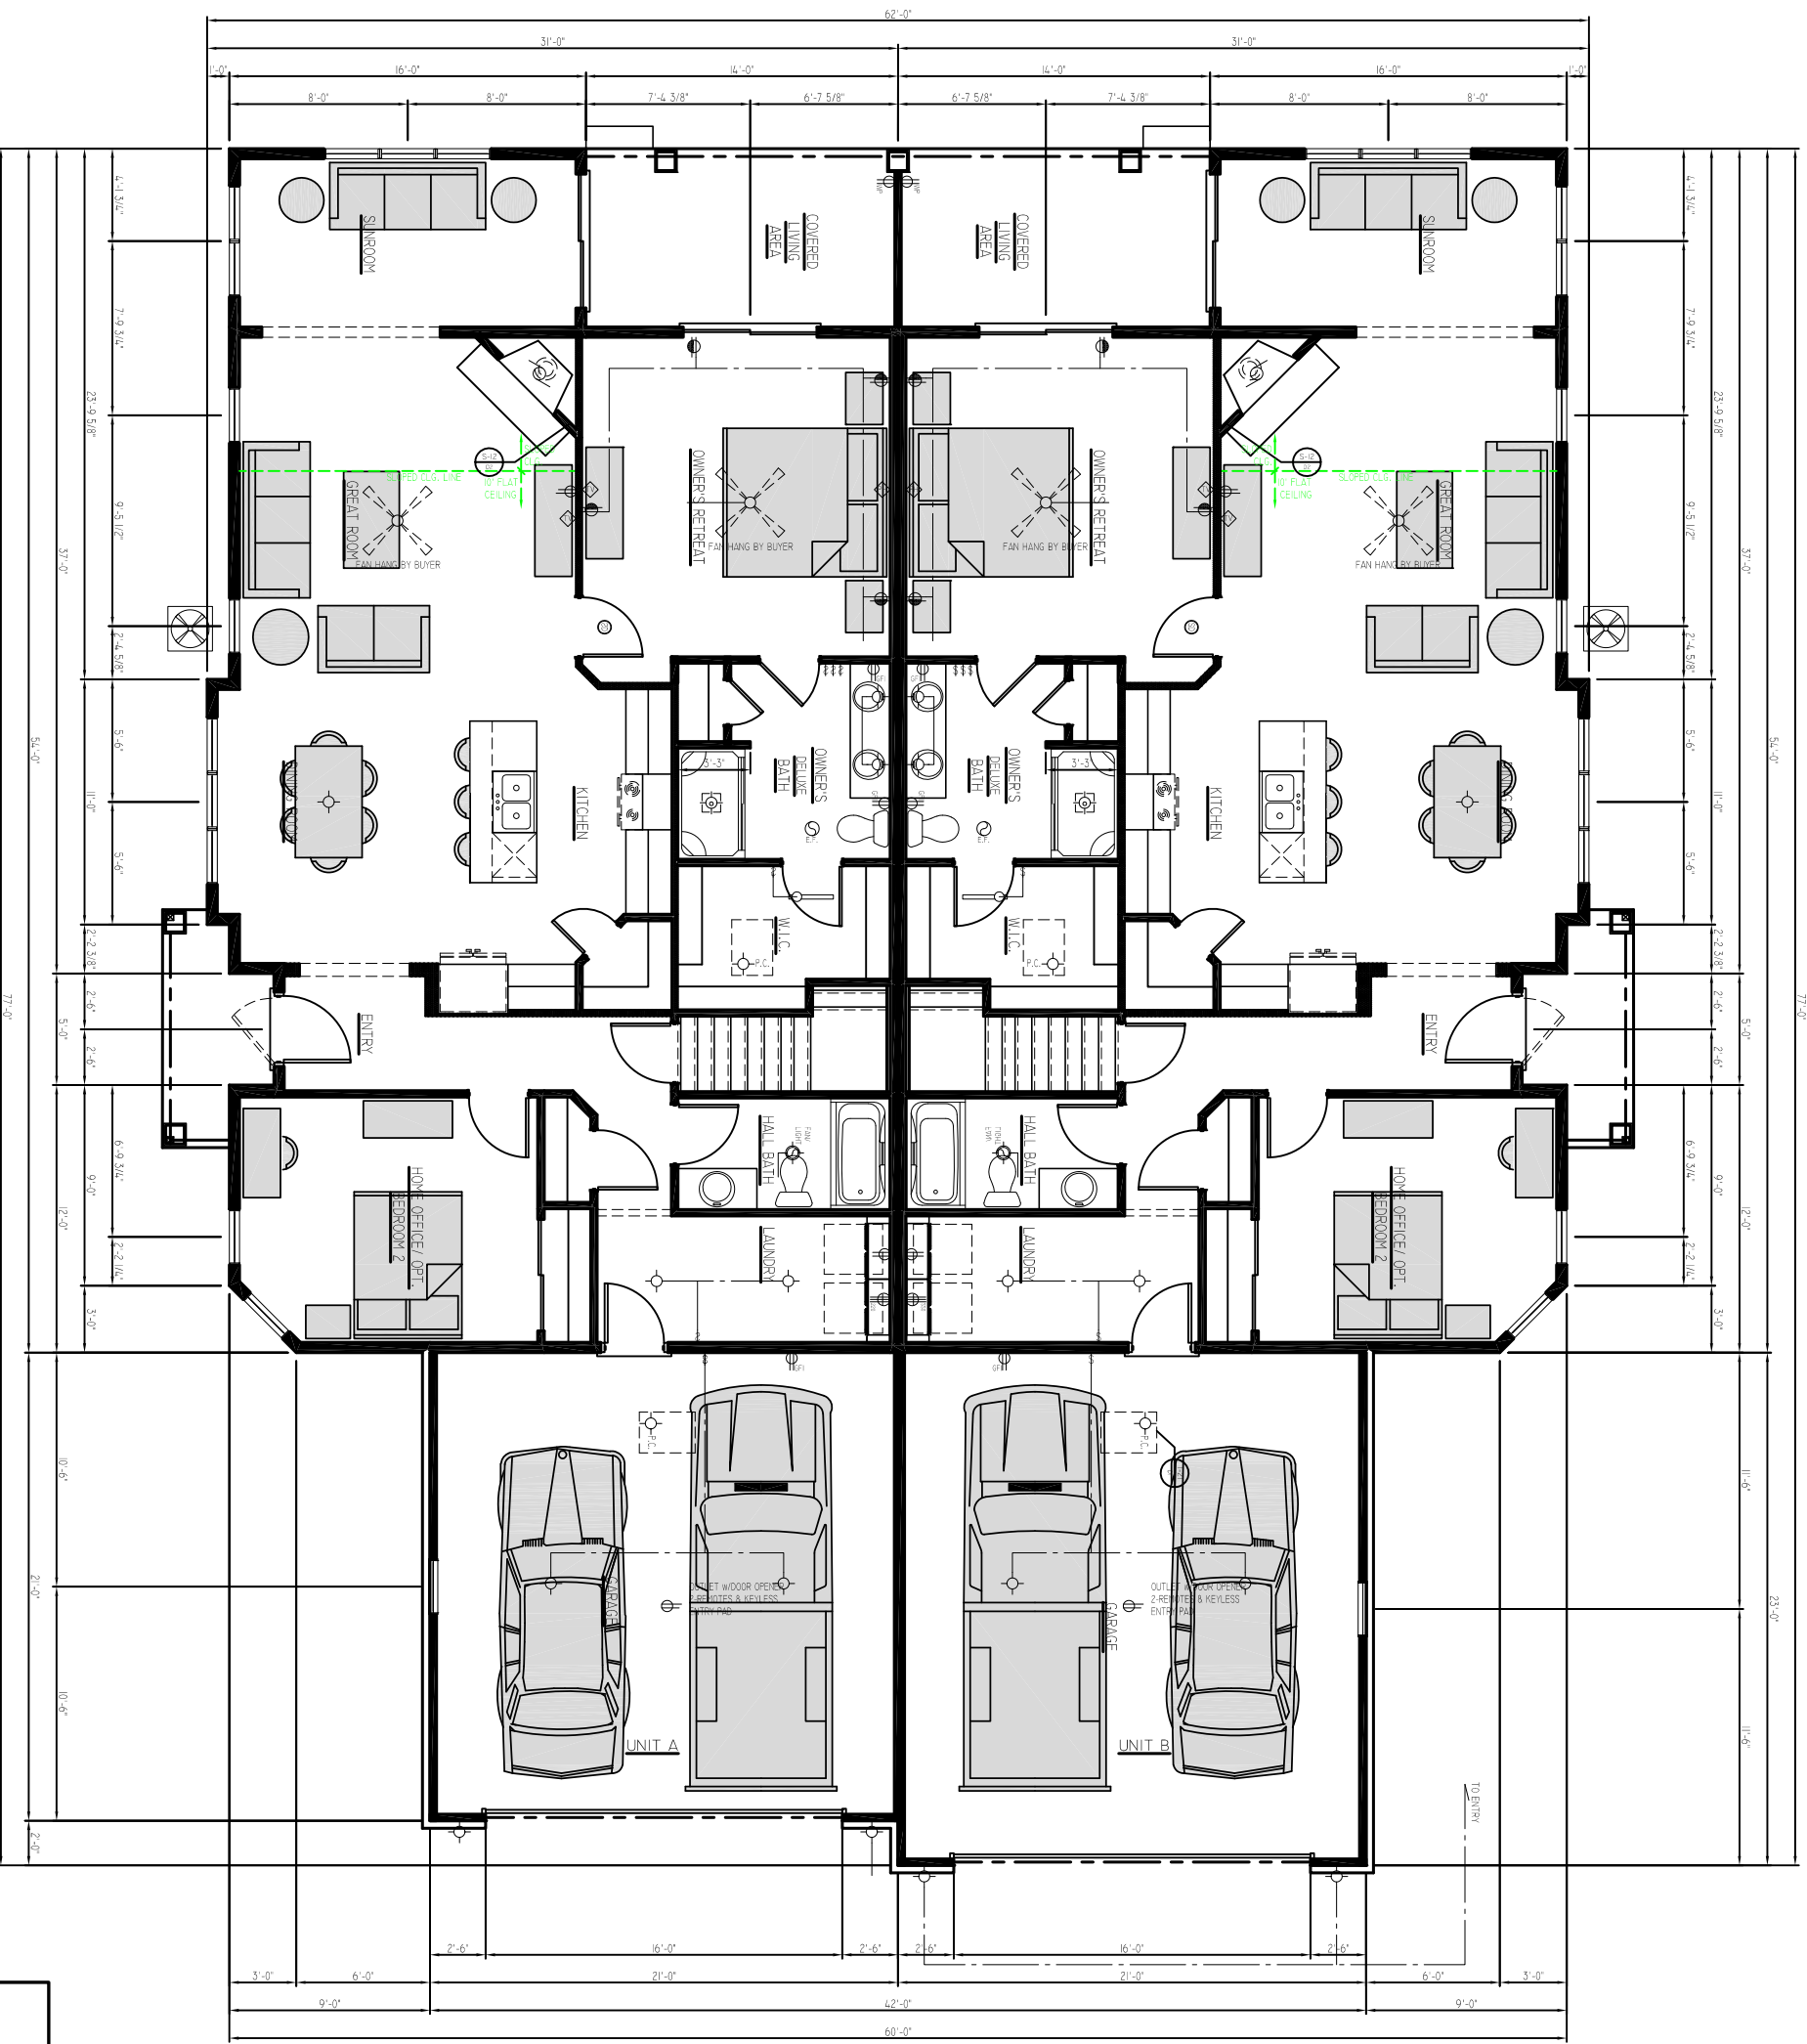

STILLWATER VILLAS @ RIVERS CROSSING

CARNATION 1504 - ARTS & CRAFTS

FRONT ELEVATION

LEFT ELEVATION

RIGHT ELEVATION

REAR ELEVATION

FIRST FLOOR PLAN