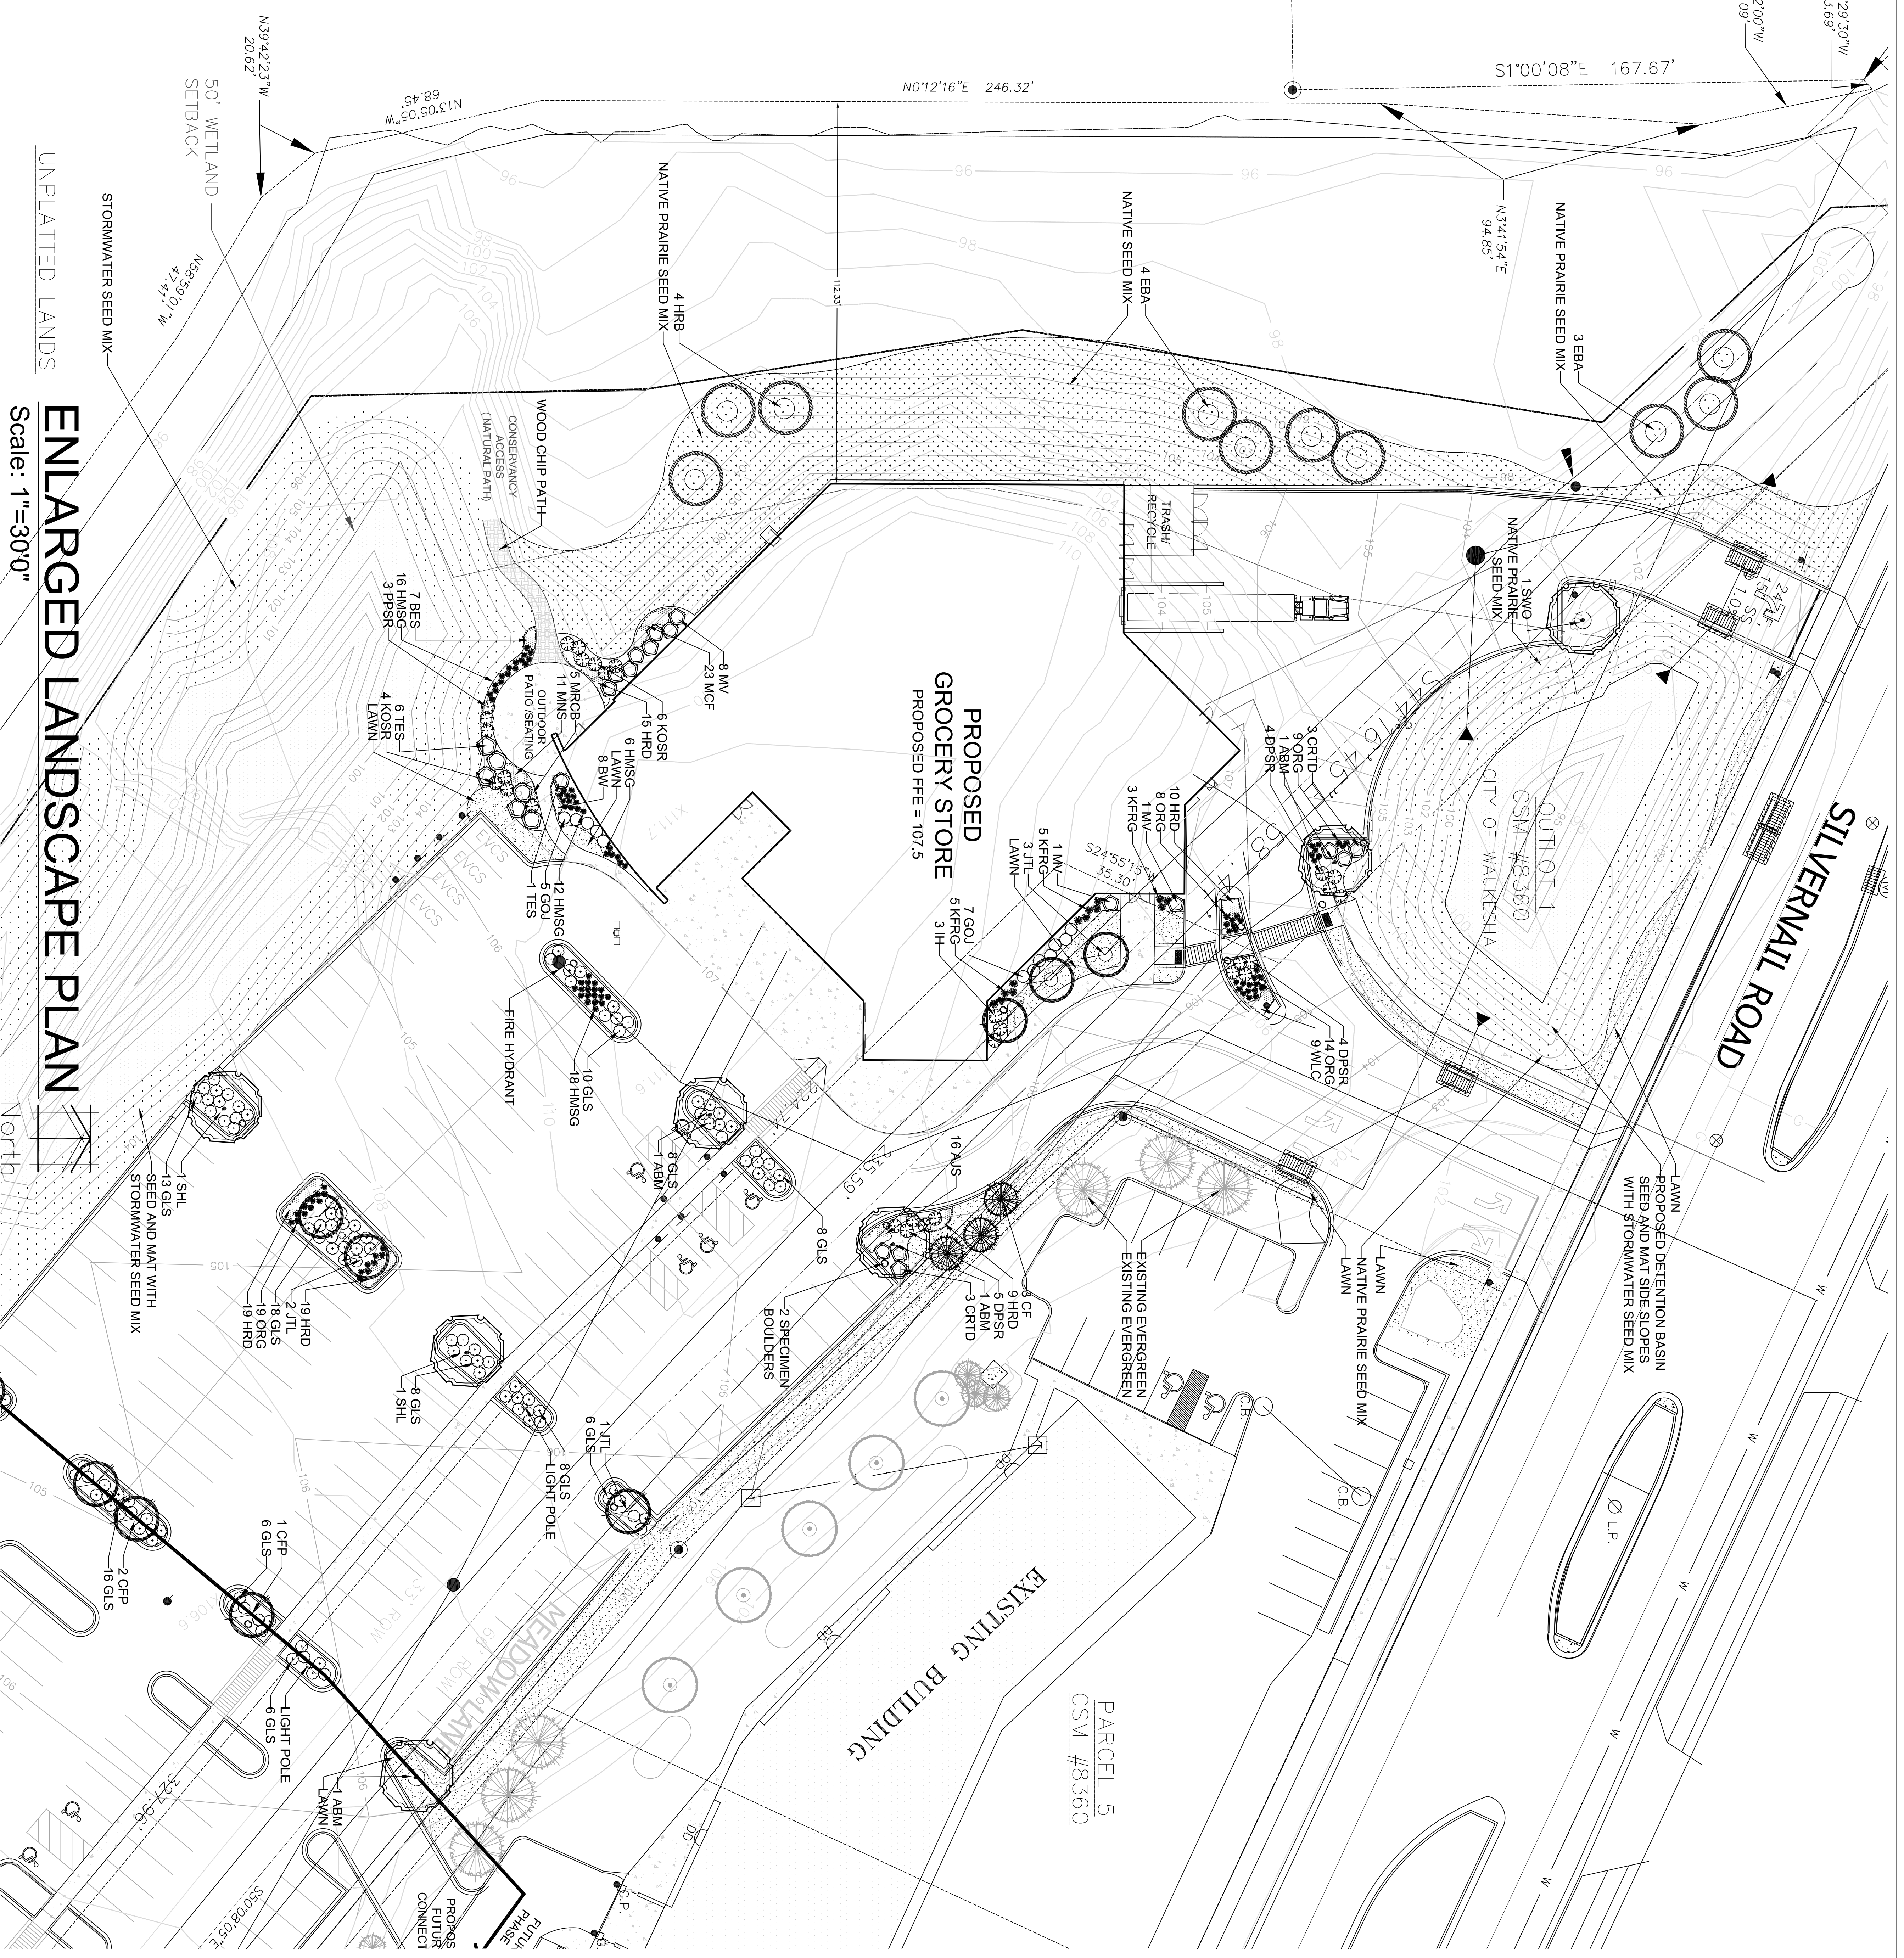

- ORNAMENTAL TREES (DECIDUOUS)**
CFP Chanticleer Flowering Pear
JTL Ivory Silk Japanese Tree Lilac
- EVERGREEN TREES**
CF Concolor Fir
- EVERGREEN SHRUBS**
GOJ Grey Owl Juniper
- DECIDUOUS SHRUBS**
CXTD Cardinal Redwing Dogwood
HRSR Heartleaf Hydrangea
GTS Tiger Eye Shrub Spirea
TES Tiger Eye Shrub Spirea
KOSR Knock Out Shrub Rose
DPSR Dwarf Pavement Series Rose
PPSR Pink Pavement Series Rose
MV Mahonian Viburnum
- ORNAMENTAL GRASSES**
KRG Karl Foerster Feather Reed Grass
ORIG Overdan Feather Reed Grass
HMSG Heavy Metal Switch Grass
- HERBACEOUS PERENNIALS**
BW Butterfly Weed
MCF Magnus Purple Coneflower
MCF White Swan Coneflower
HRD Happy Returns Daylily
MRCB Midnight Rose Coralbells
WLC Walker's Low Camellia
BES Black-eyed Susan
MNS May Night Salvia
AS Autumn Joy Sedum
- PLANT KEY**

ENLARGED LANDSCAPE PLAN
Scale: 1"=30'0"

DATE:	05-29-14
CHECKED:	WDT
DRAWN:	WDT
DATE:	05-29-14
SHEET:	2894
	1.1