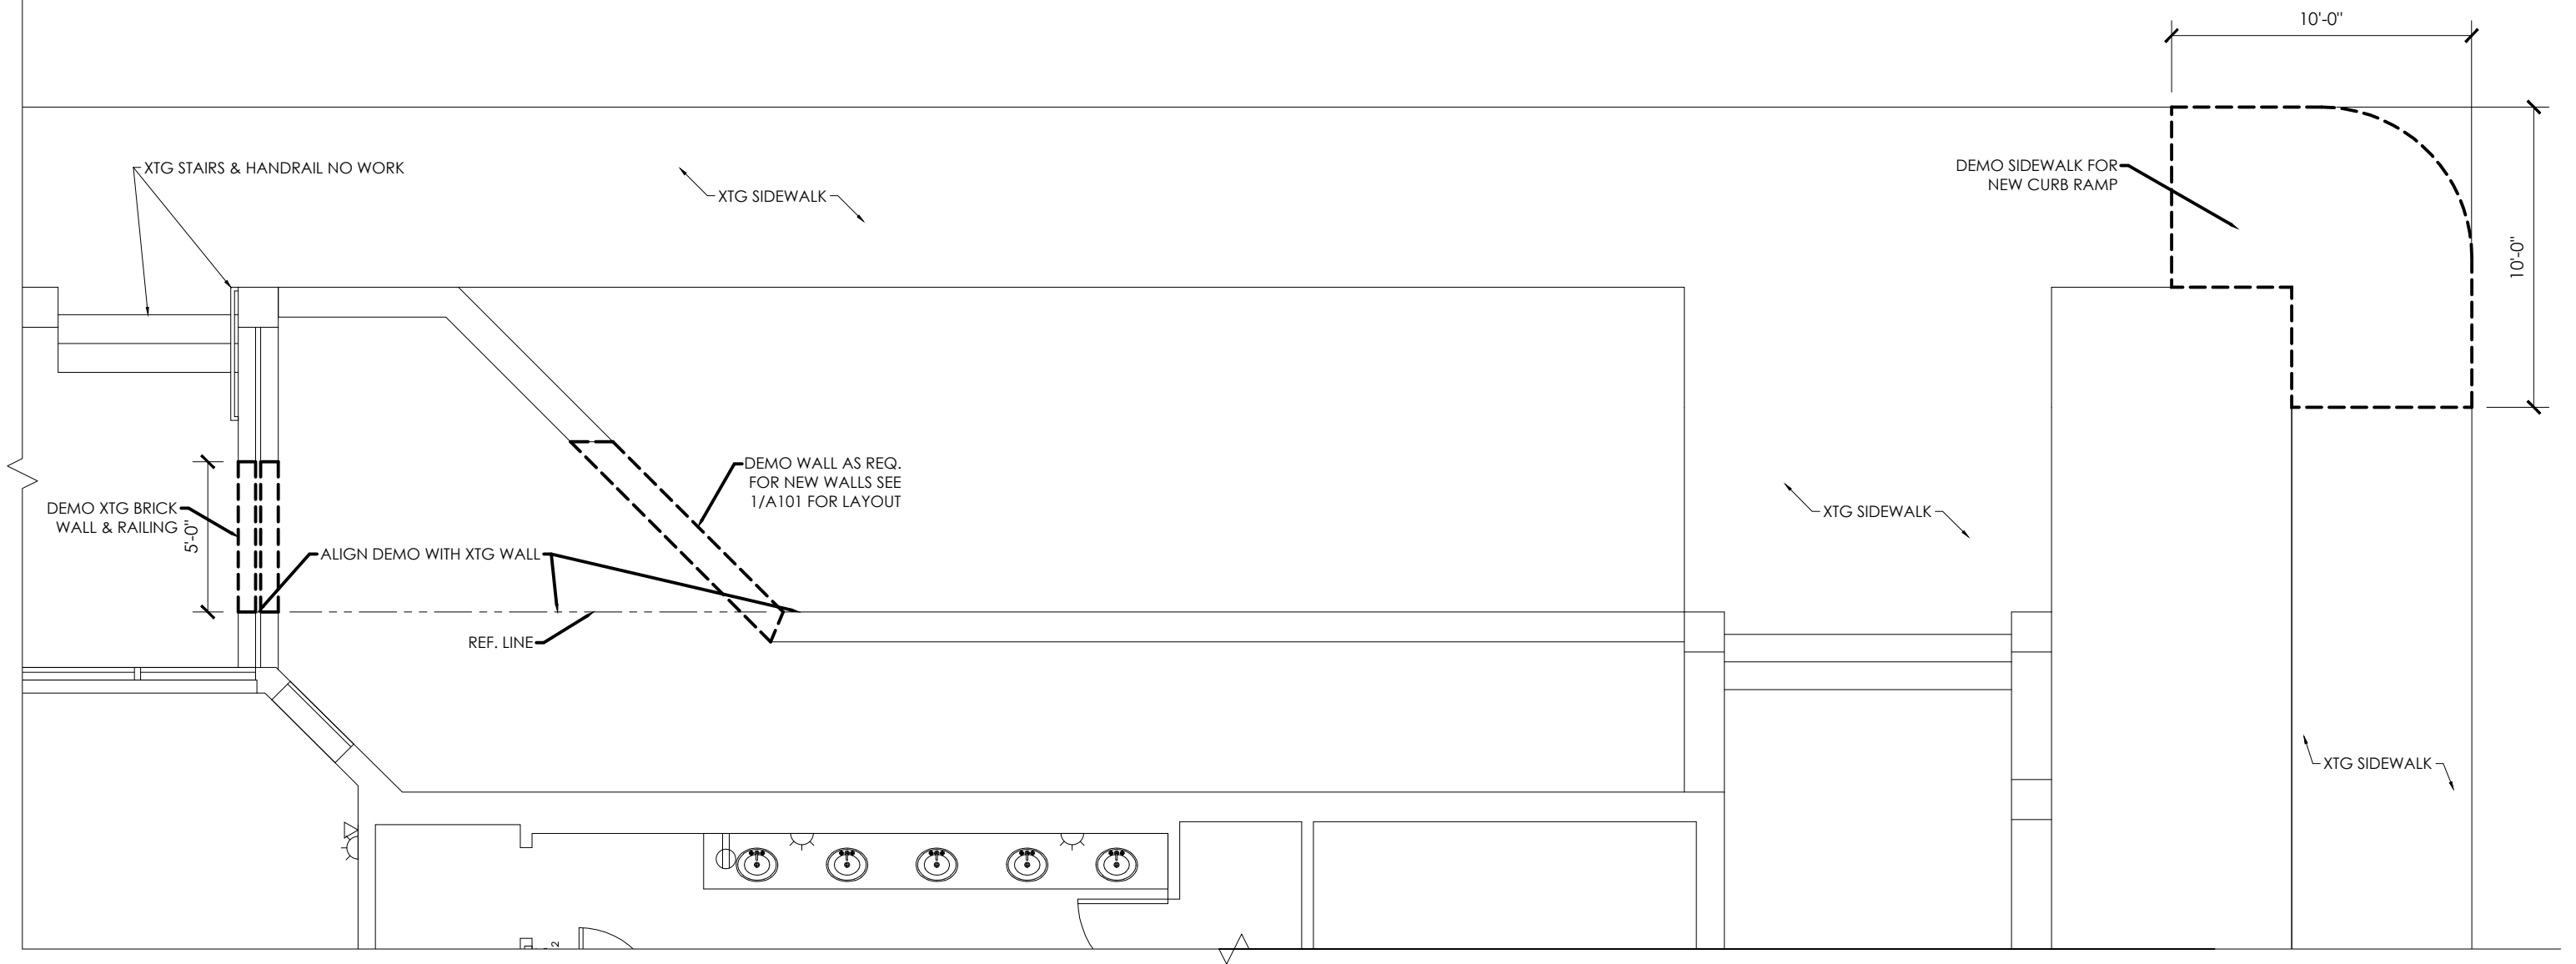

INGLESIDE HOTEL RENOVATION PROJECT  
ADA RAMP PROJECT

2810 GOLF ROAD  
PEWAUKEE, WI 53072

ISSUANCES:

CITY SUBMITTAL: 07/24/2018

PROJECT #: 170612.00

SHEET NUMBER

T000

**1** DEMO PLAN @ RAMP  
3/16" = 1'-0"