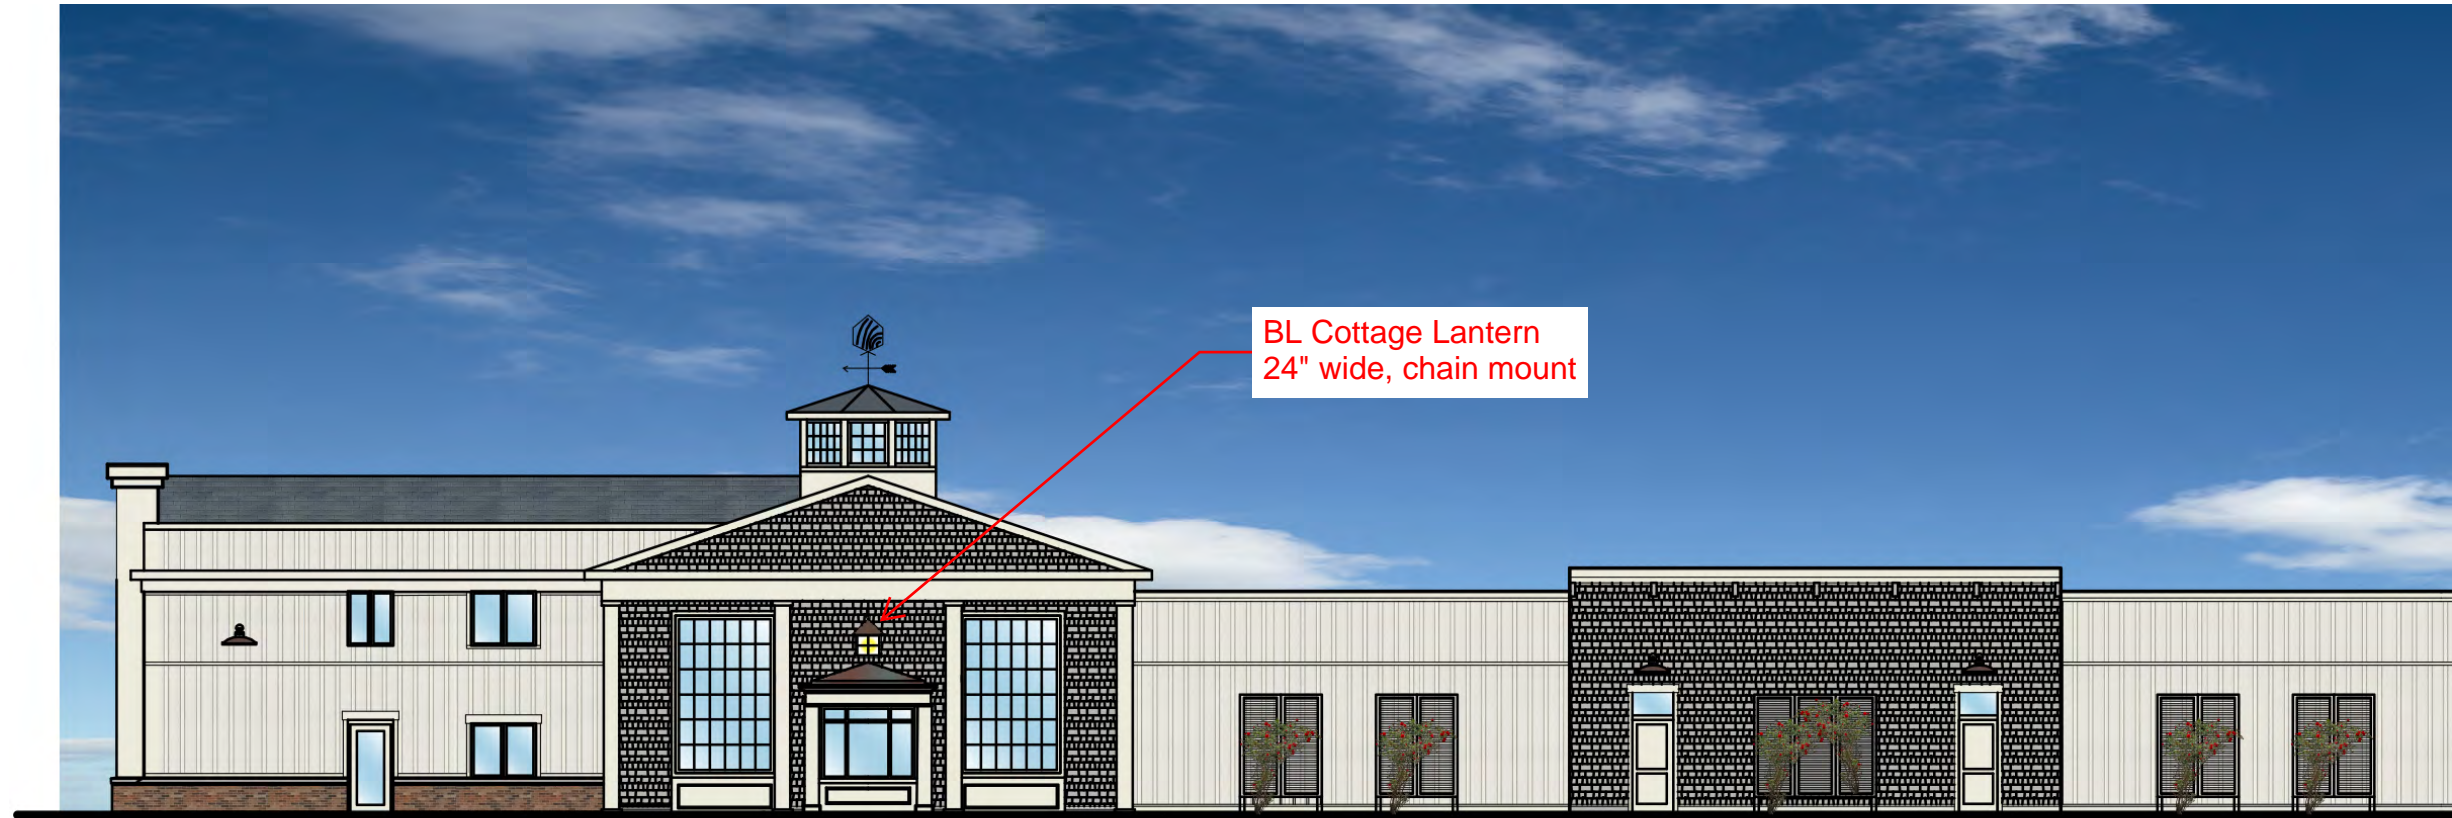

INGLESIDE HOTEL RENOVATION PROJECT  
 ADA RAMP PROJECT  
 2810 GOLF ROAD  
 PEWAUKEE, WI 53072

ISSUANCES:  
 CITY SUBMITTAL: 07/24/2018

PROJECT #: 170612.00  
 SHEET NUMBER

**A102**

**South Elevation**

(6) Cottage lantern, window pane overlay, column mount 16" wide

## East Elevation

(4) wall mounted wall sconces, carriage lantern  
EX-5106-a10, ( 6" width) Antique copper, cream glass.  
add support bracket

## West Elevation