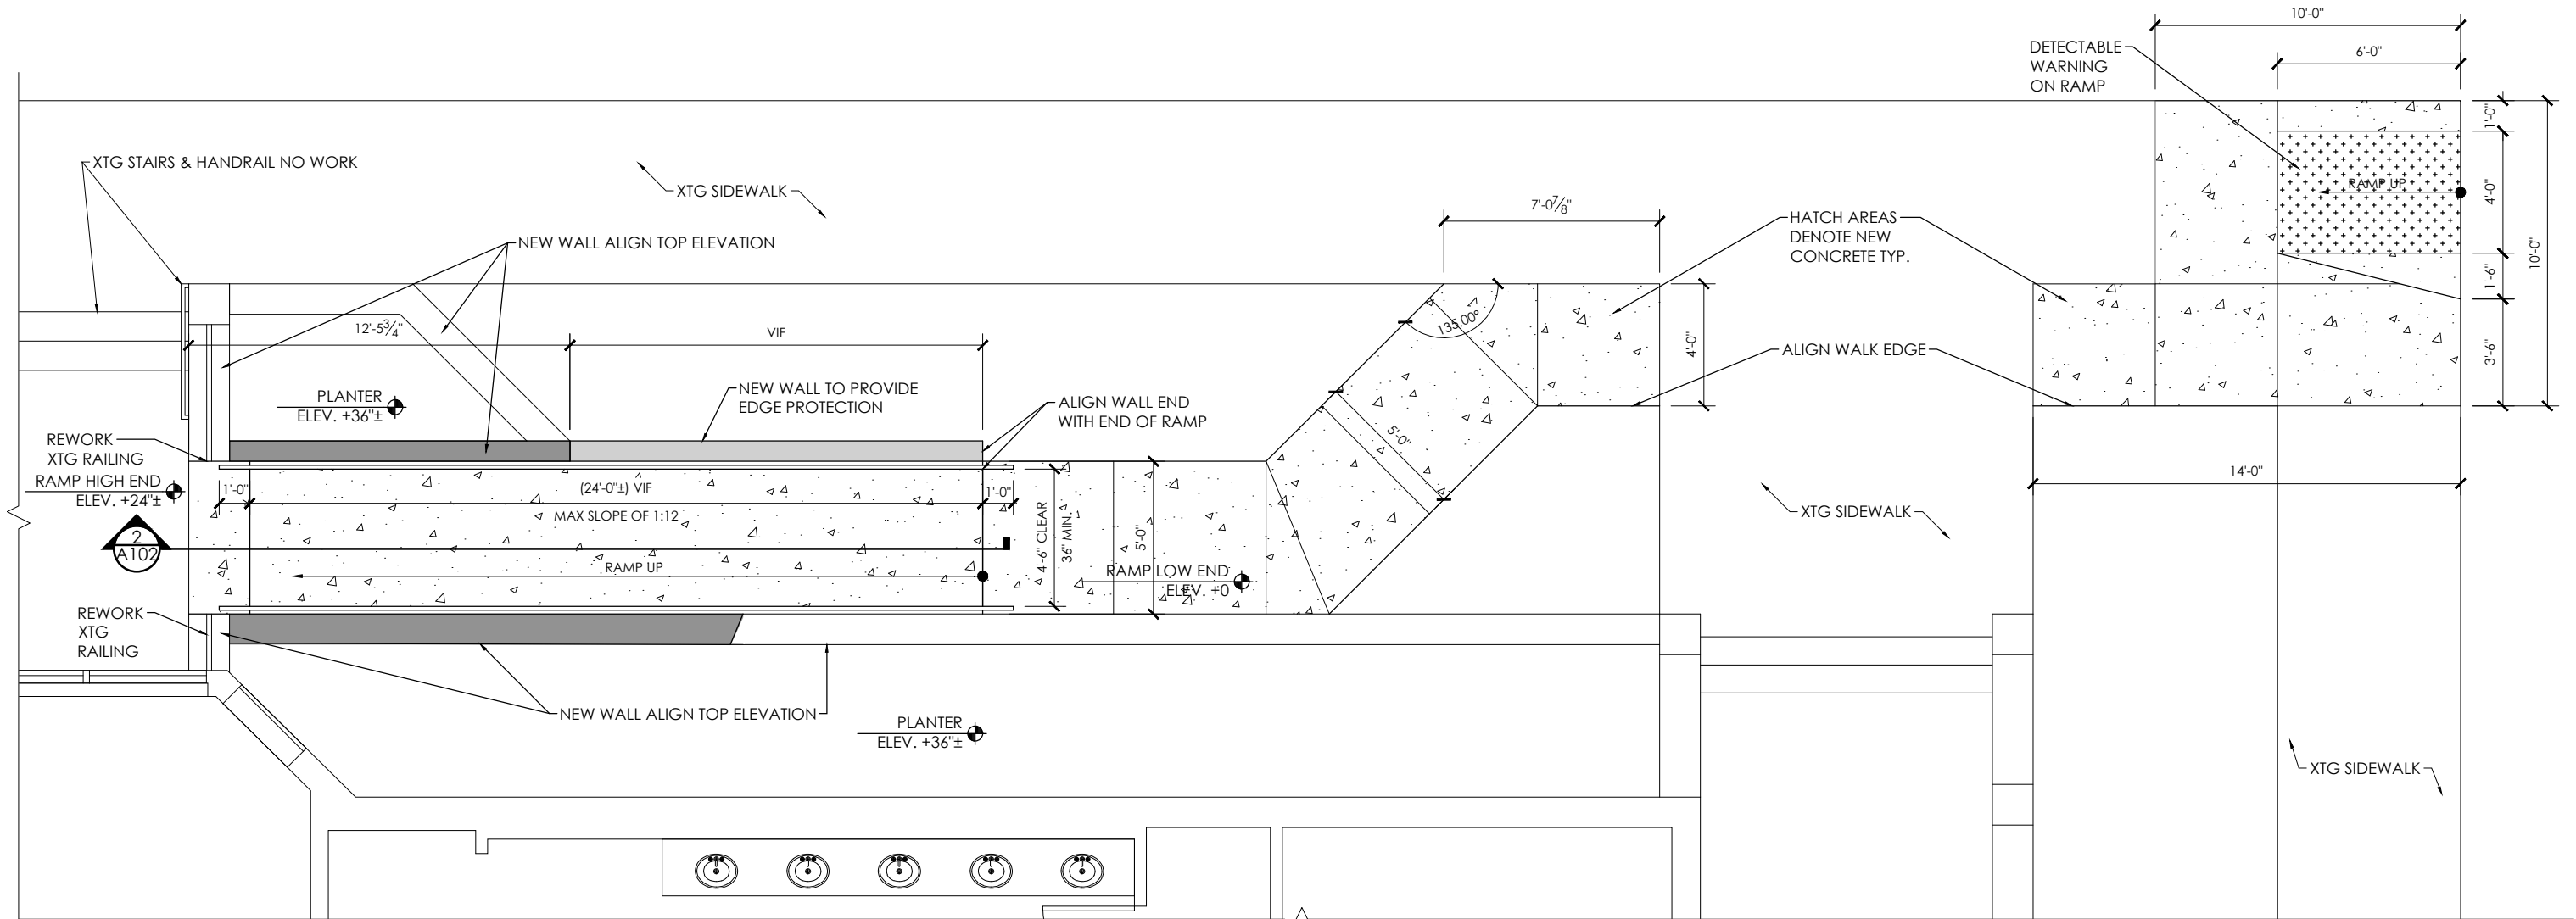

1 FLOOR PLAN @ RAMP
3/16" = 1'-0"

INGLESIDE HOTEL RENOVATION PROJECT
ADA RAMP PROJECT
2810 GOLF ROAD
PEWAUKEE, WI 53072

ISSUANCES:
CITY SUBMITTAL: 07/24/2018

PROJECT #: 170612.00
SHEET NUMBER

A101