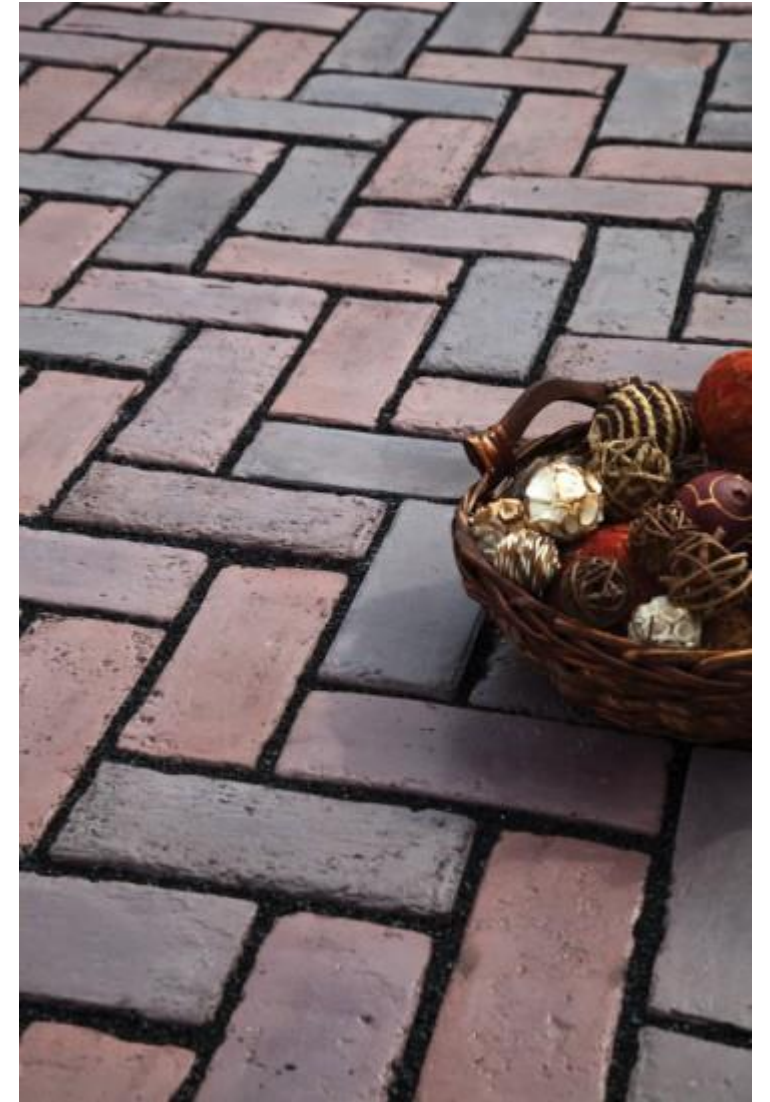

Brass Light Gallery

Nickel Noir finish

Saddle and Cycle Club with Eco-Priora pavers with Il Campo finish in Chicago

Town Hall

Unilock Concrete Pavers - Exterior Materials