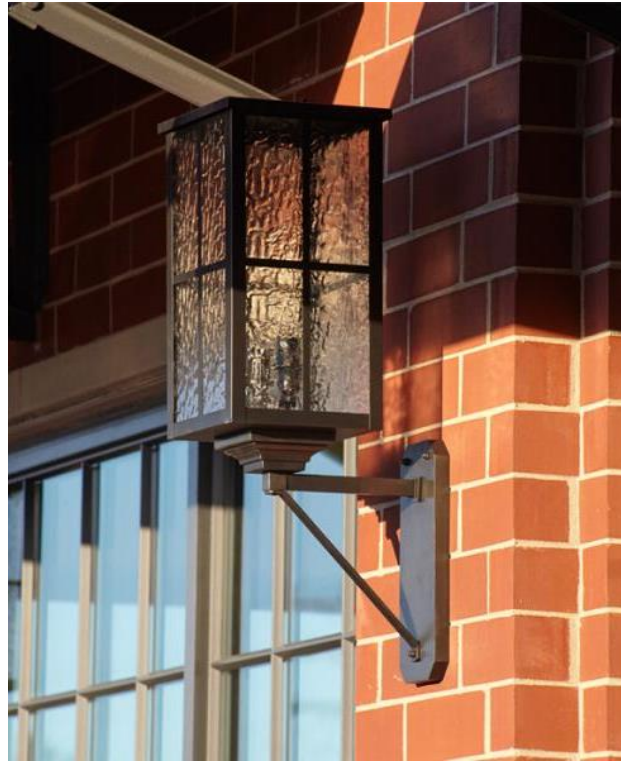

Entry Gates

(4) Cottage lantern, window pane overly, column mount 16" wide

Bahama | Black 632

The Architectural Collection

Standard

Additional Rail

Additional Vertical Mullion

Exterior Materials

Bevolo Lighting  
Copper and Bronze 18" shade

Exterior Materials