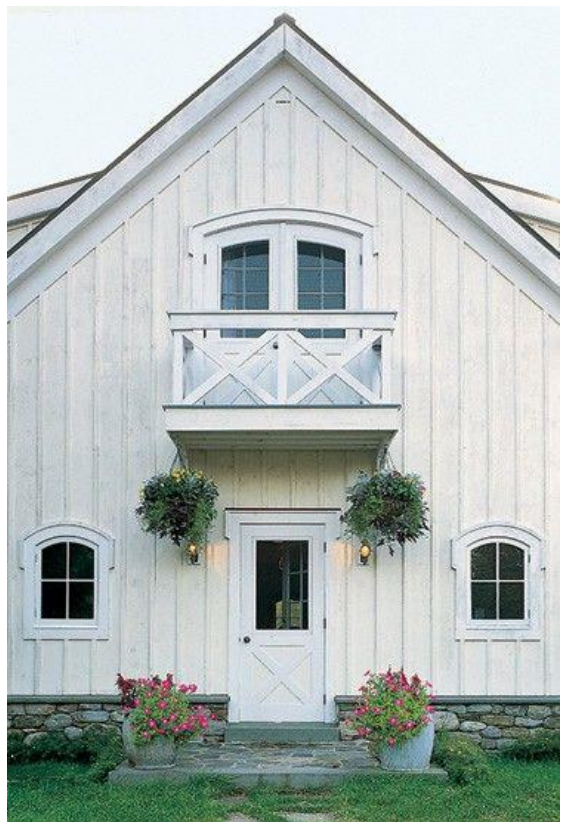

Exterior Inspiration

14 June 2018