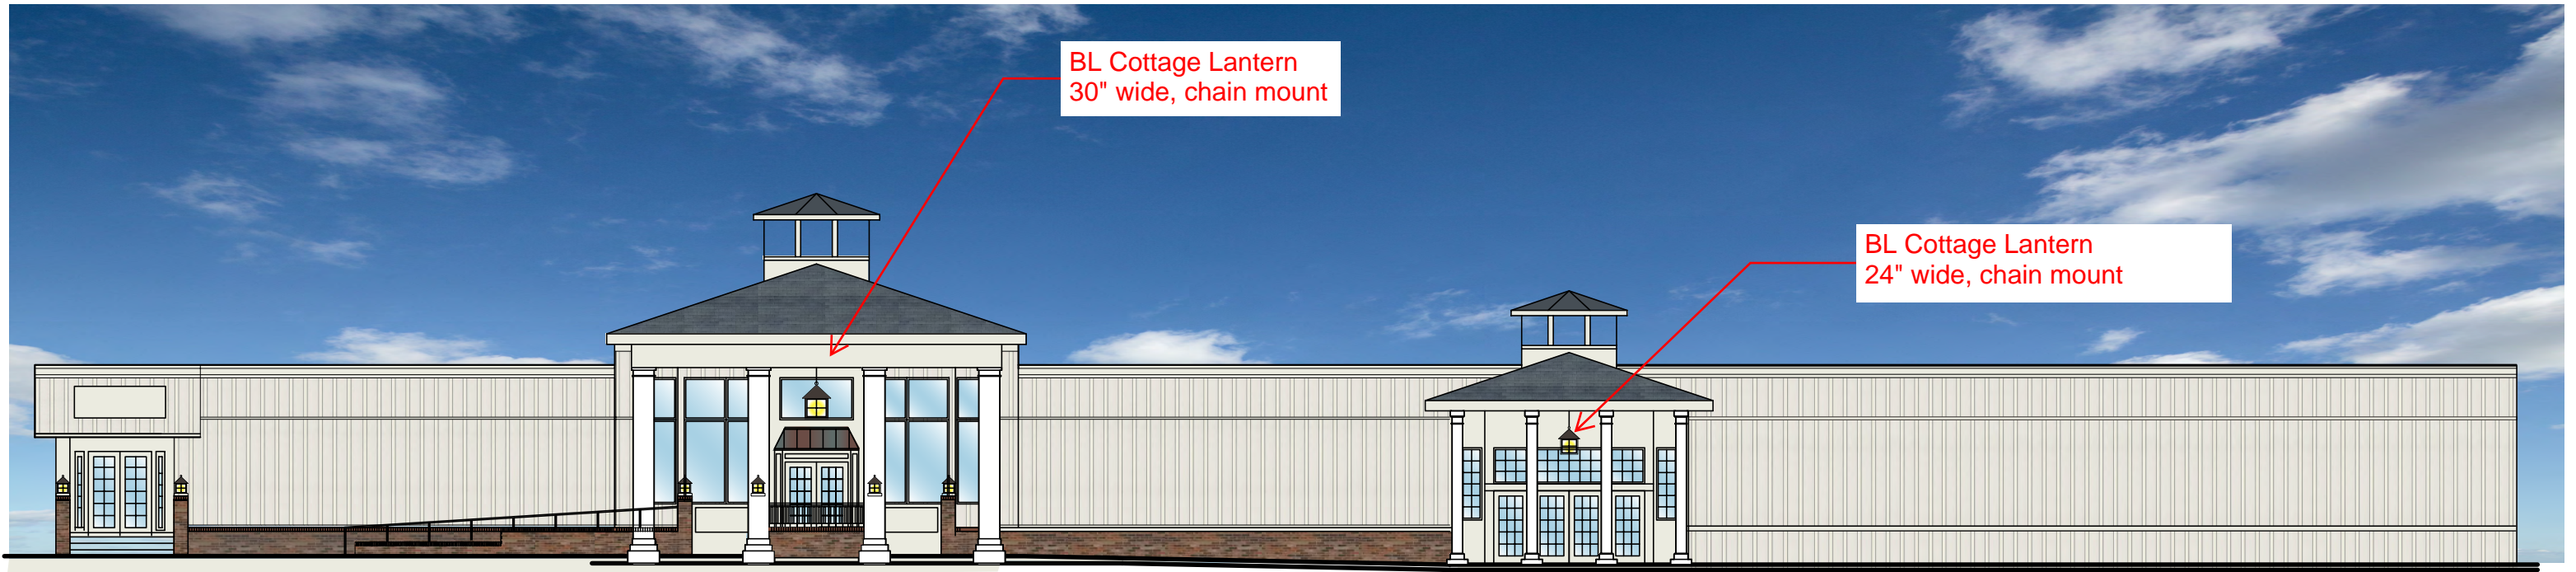

INGLESIDE HOTEL RENOVATION PROJECT  
 ADA RAMP PROJECT  
 2810 GOLF ROAD  
 PEWAUKEE, WI 53072

ISSUANCES:  
 CITY SUBMITTAL: 07/24/2018

PROJECT #: 170612.00  
 SHEET NUMBER

**A102**

**South Elevation**

(6) Cottage lantern, window pane overlay, column mount 16" wide

## East Elevation

(4) wall mounted wall sconces, carriage lantern  
EX-5106-a10, ( 6" width) Antique copper, cream glass.  
add support bracket

## West Elevation