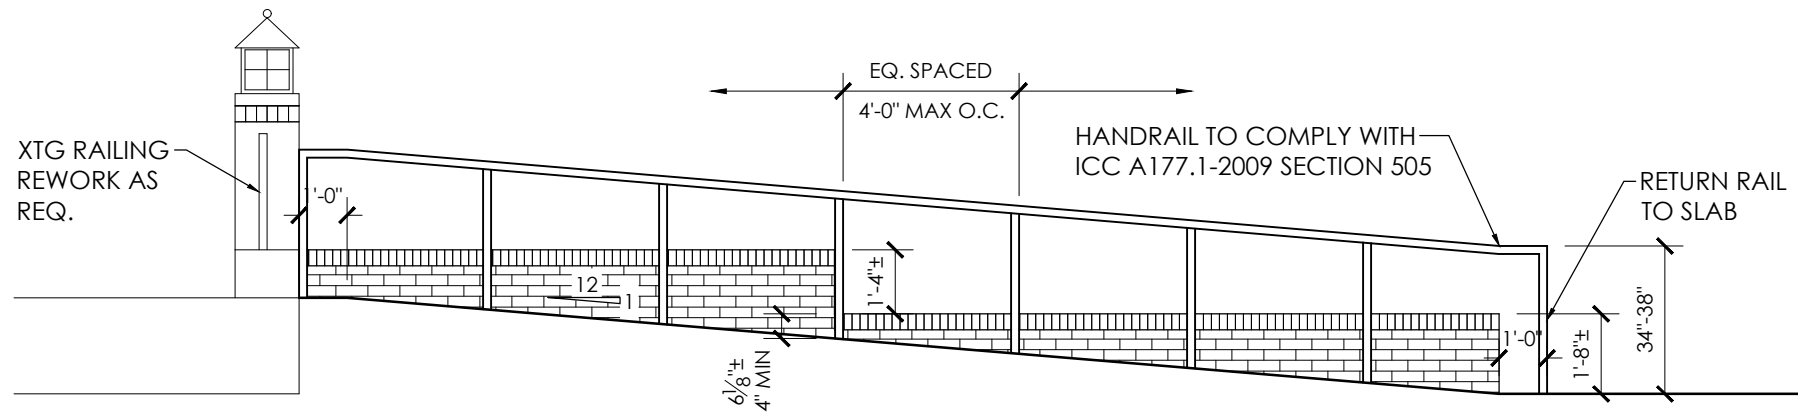

1 SECTION @ RAMP
1/4" = 1'-0"

INGLESIDE HOTEL RENOVATION PROJECT
ADA RAMP PROJECT
2810 GOLF ROAD
PEWAUKEE, WI 53072

ISSUANCES:
CITY SUBMITTAL: 07/24/2018

PROJECT #: 170612.00
SHEET NUMBER

A102