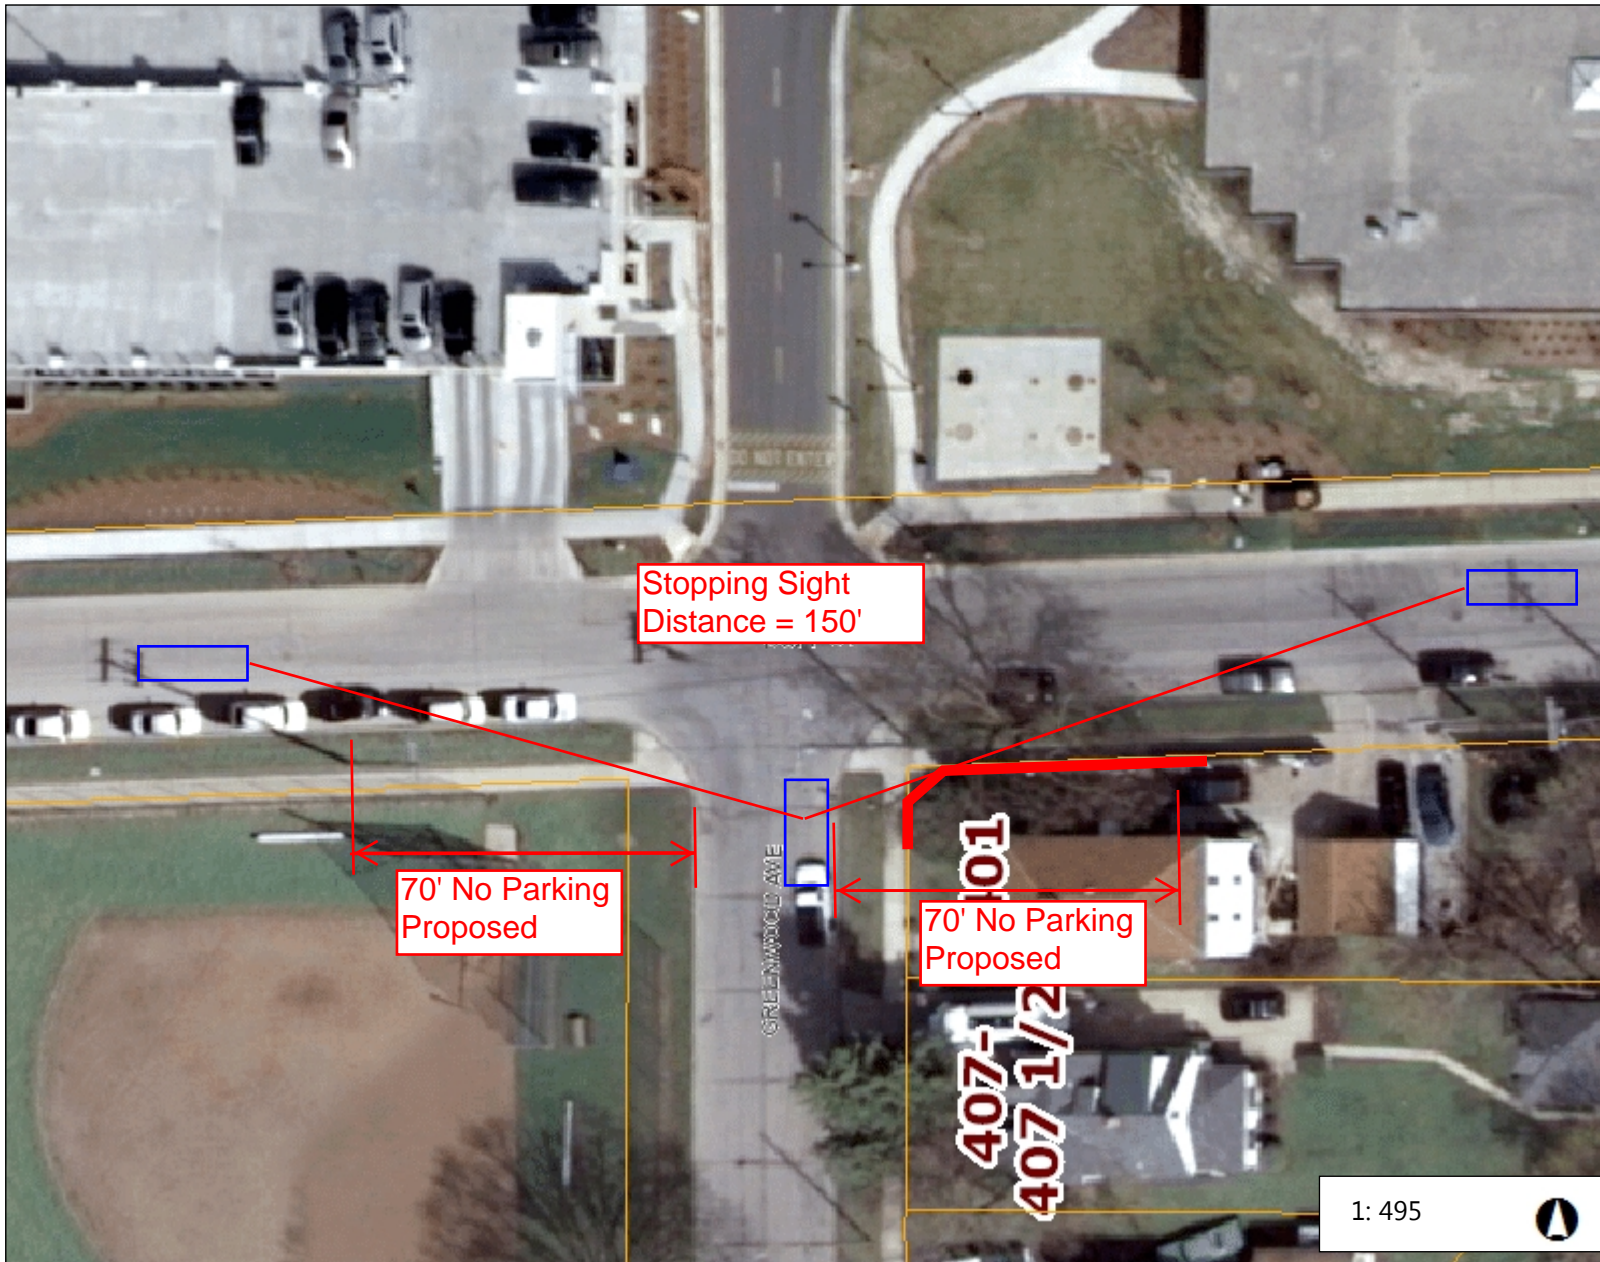

Hospital

DOPP ST

AMERICAN AVE

STOP

DOPP ST

GREENWOOD AVE

STOP

City of Waukesha Property Map

Legend

- Parcels
- City Limits
- Railroads
- Water Bodies
- Orthophoto2010
 - Red: Band_1
 - Green: Band_2
 - Blue: Band_3

Notes:

0.0 0 0.00 0.0 Miles

City of Waukesha Property Map

Legend

- Parcels
- City Limits
- Railroads
- Water Bodies
- Orthophoto2010
 - Red: Band_1
 - Green: Band_2
 - Blue: Band_3