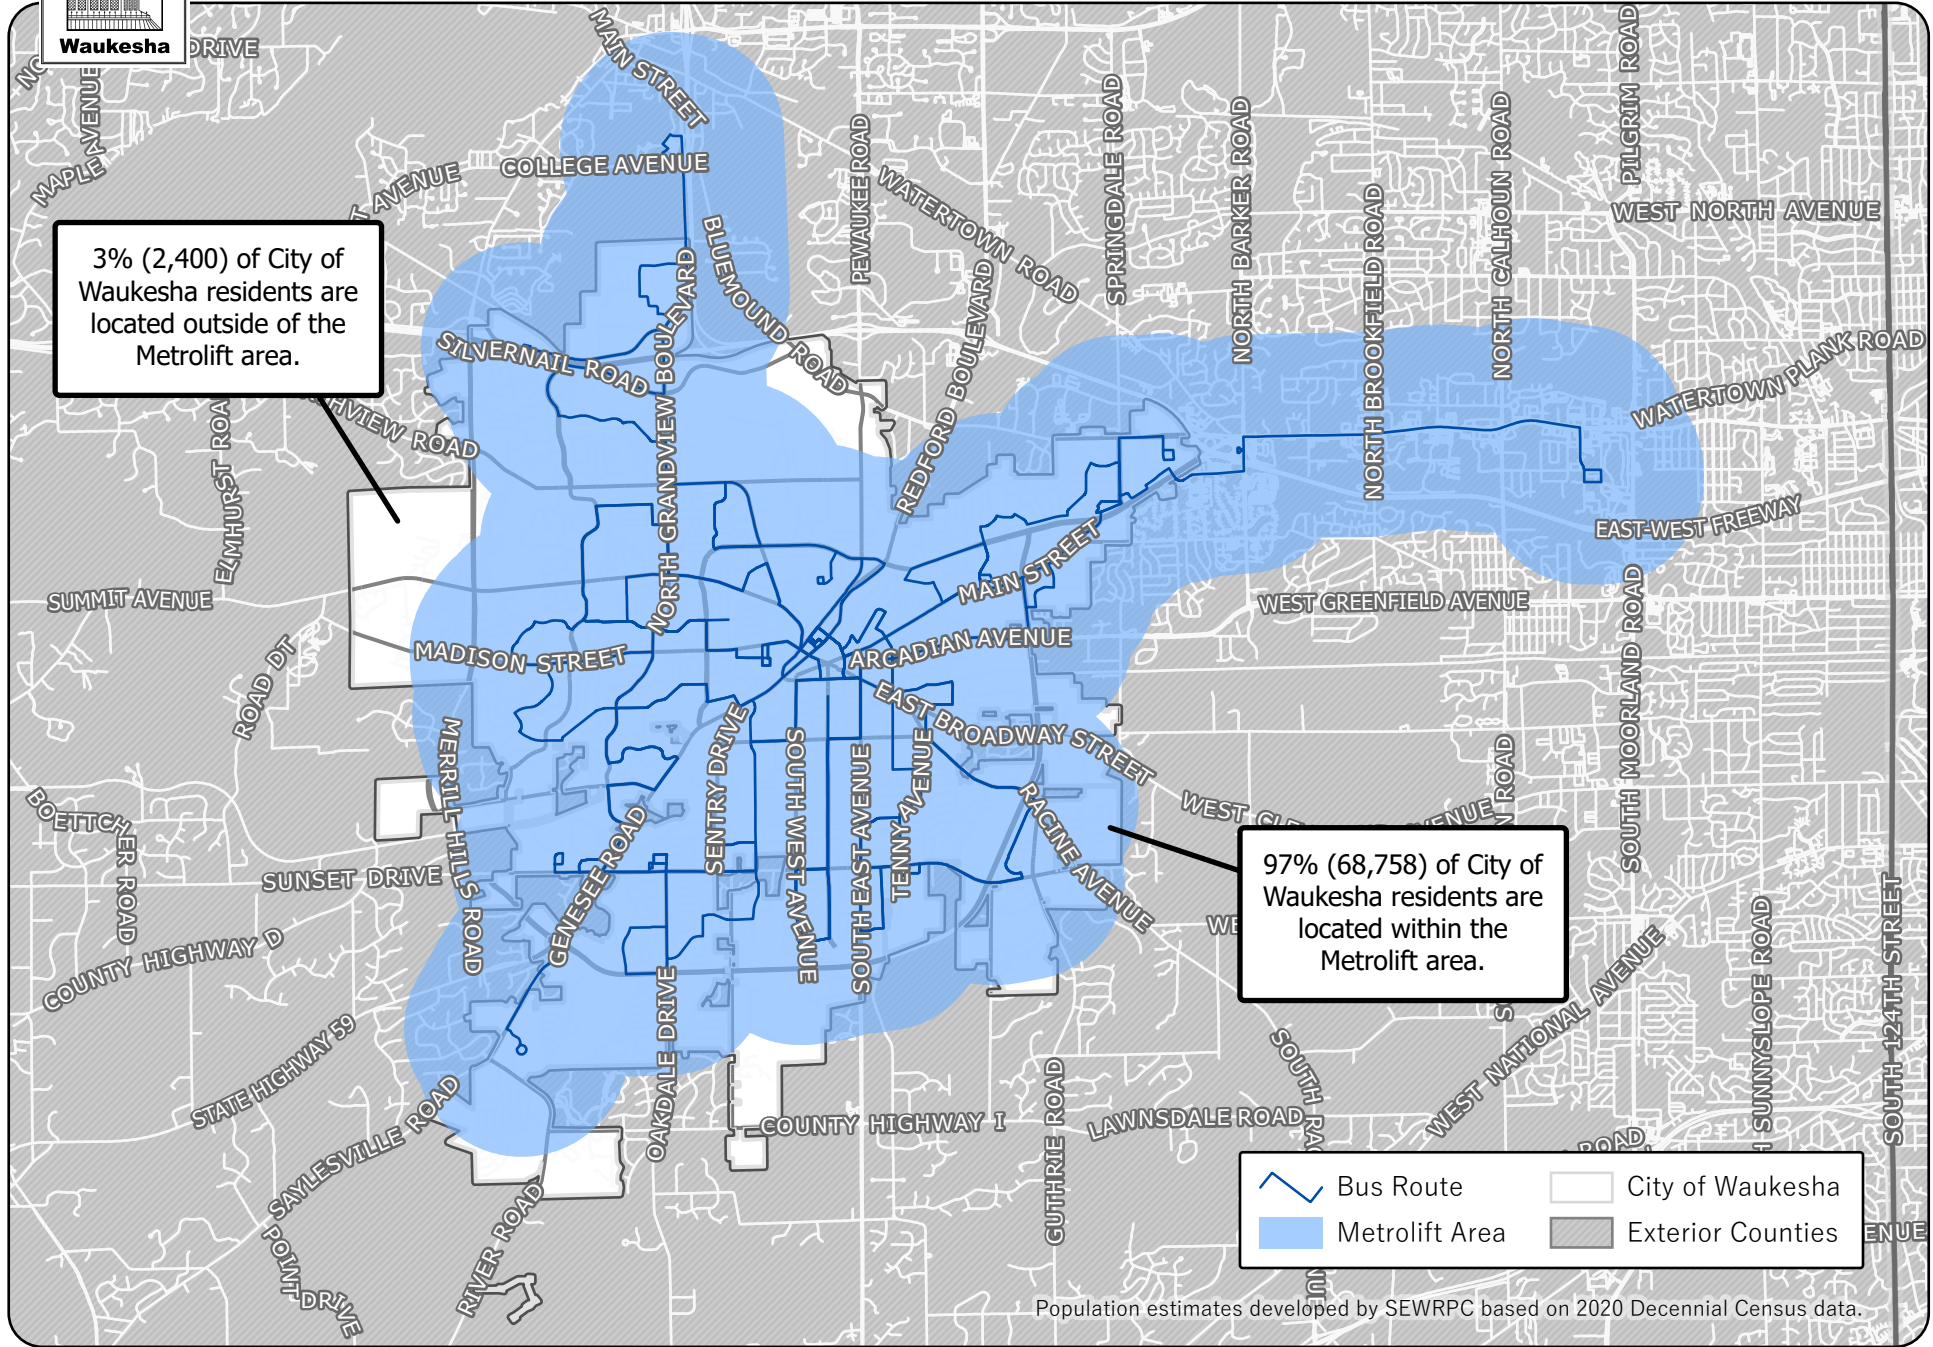

# Waukesha Metro Paratransit Service Area

Created by the City of Waukesha's Department of Public Works - GIS, August, 2021

3% (2,400) of City of Waukesha residents are located outside of the Metrolift area.

97% (68,758) of City of Waukesha residents are located within the Metrolift area.

Bus Route	City of Waukesha
Metrolift Area	Exterior Counties

Population estimates developed by SEWRPC based on 2020 Decennial Census data.